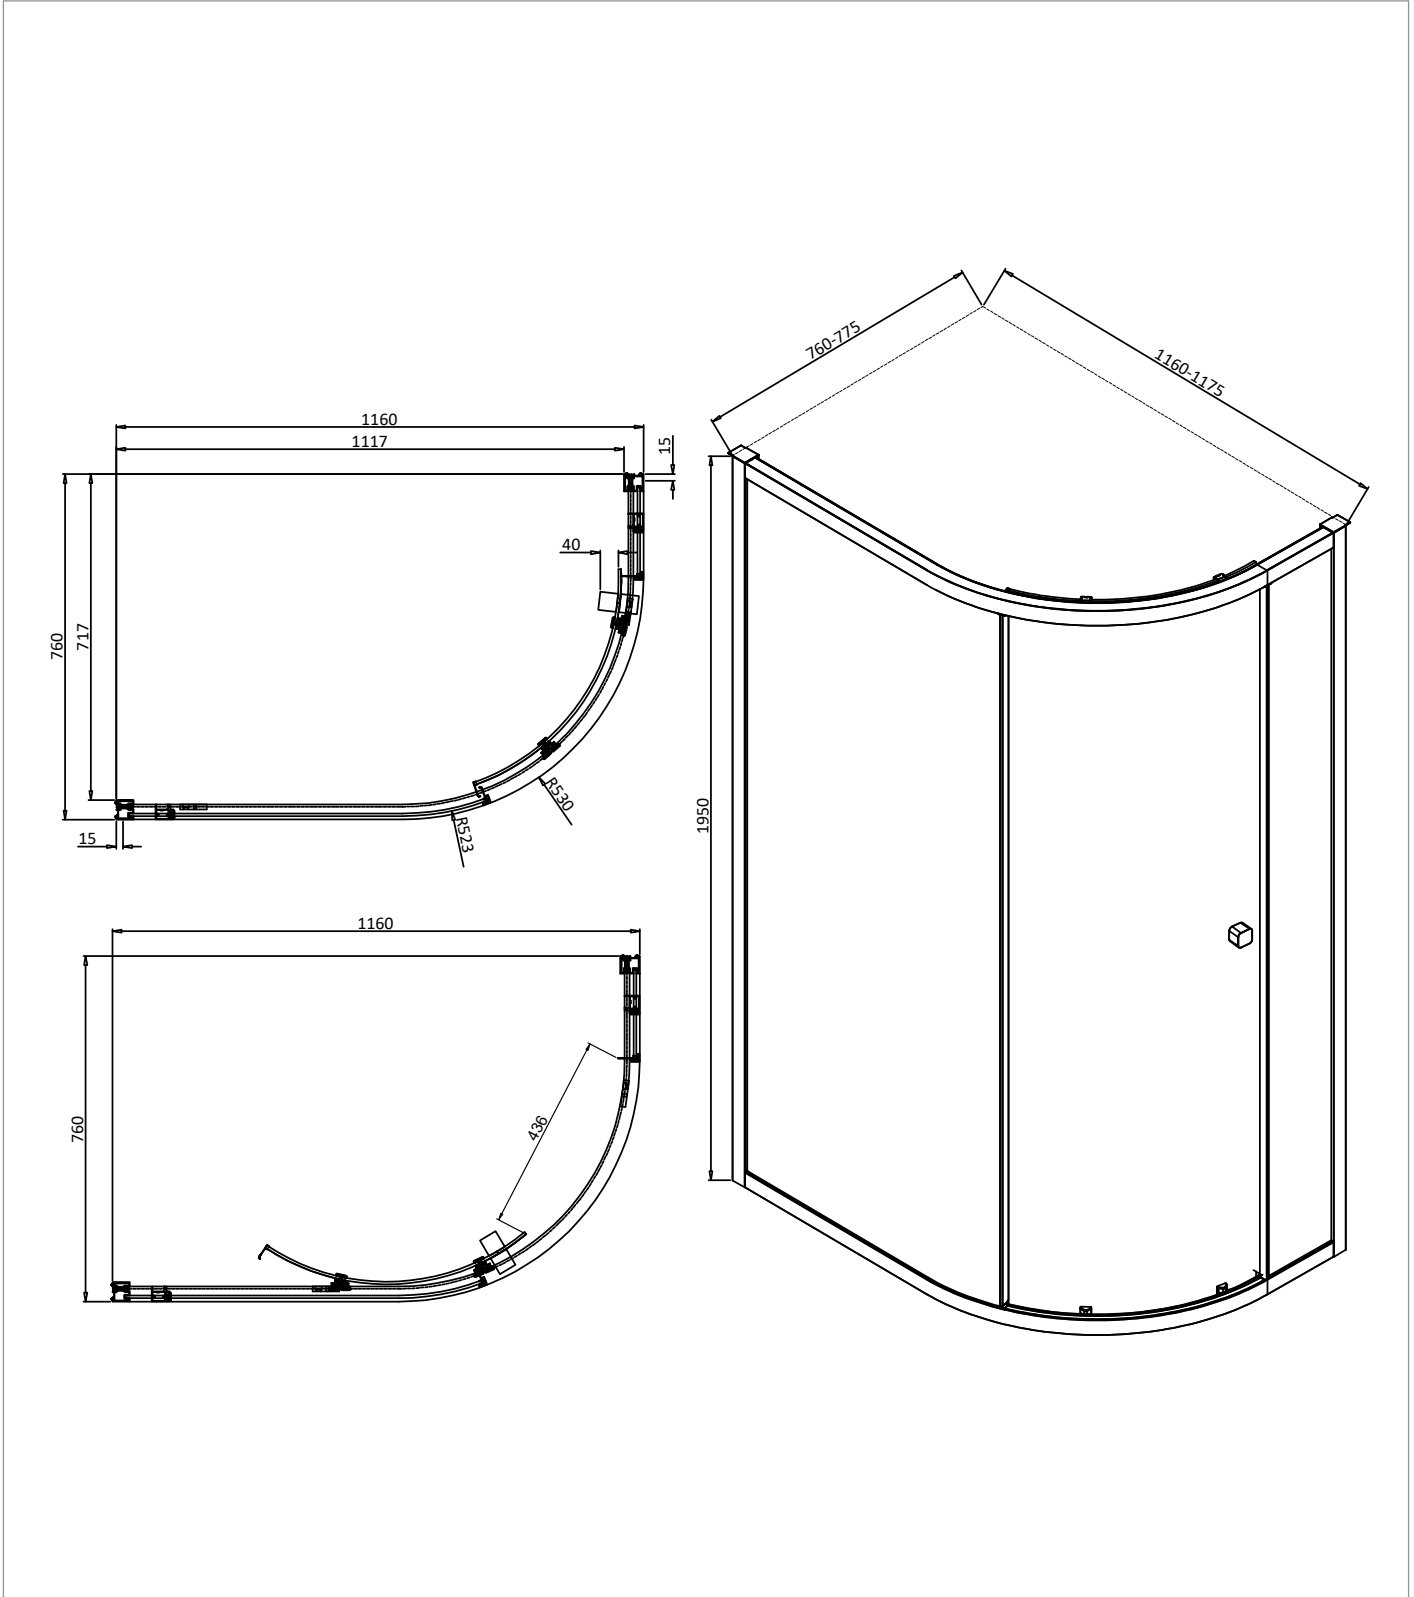

## DESCRIPTION

6mm Quadrant Single Door 1200 x 800  
Box B Brushed Brass

CATEGORY	Showering
WARRANTY DETAILS	Lifetime
COLOUR	Brushed Brass
FINISH APPLICATION	Anodised
PRIMARY MATERIAL	Glass
SECONDARY MATERIAL	Aluminum
INSTALL TYPE	Wall Mounted
PRODUCT WIDTH MM	1160
PRODUCT HEIGHT MM	1950
PRODUCT DEPTH MM	760
PRODUCT NET WEIGHT KG	32

STANDARDS	EN14428
HANDING SHOWERING	Universal
GLASS THICKNESS	6mm
EASY CLEAN	Yes
MAGNETIC DOOR STRIPS	No
POWER SHOWER PROOF	Yes
NUMBER OF DOORS	0
SAFETY GLASS	Yes
REMOVABLE SEALS	Yes
QUICK RELEASE ROLLERS	No
WET ROOM COMPATIBLE	Yes
DOOR A INFORMATION	Quadrant single door
DOOR OPENING	436

## TECHNICAL DIMENSIONS

Dimensions in mm unless otherwise specified.

Tolerances (per material type) apply.