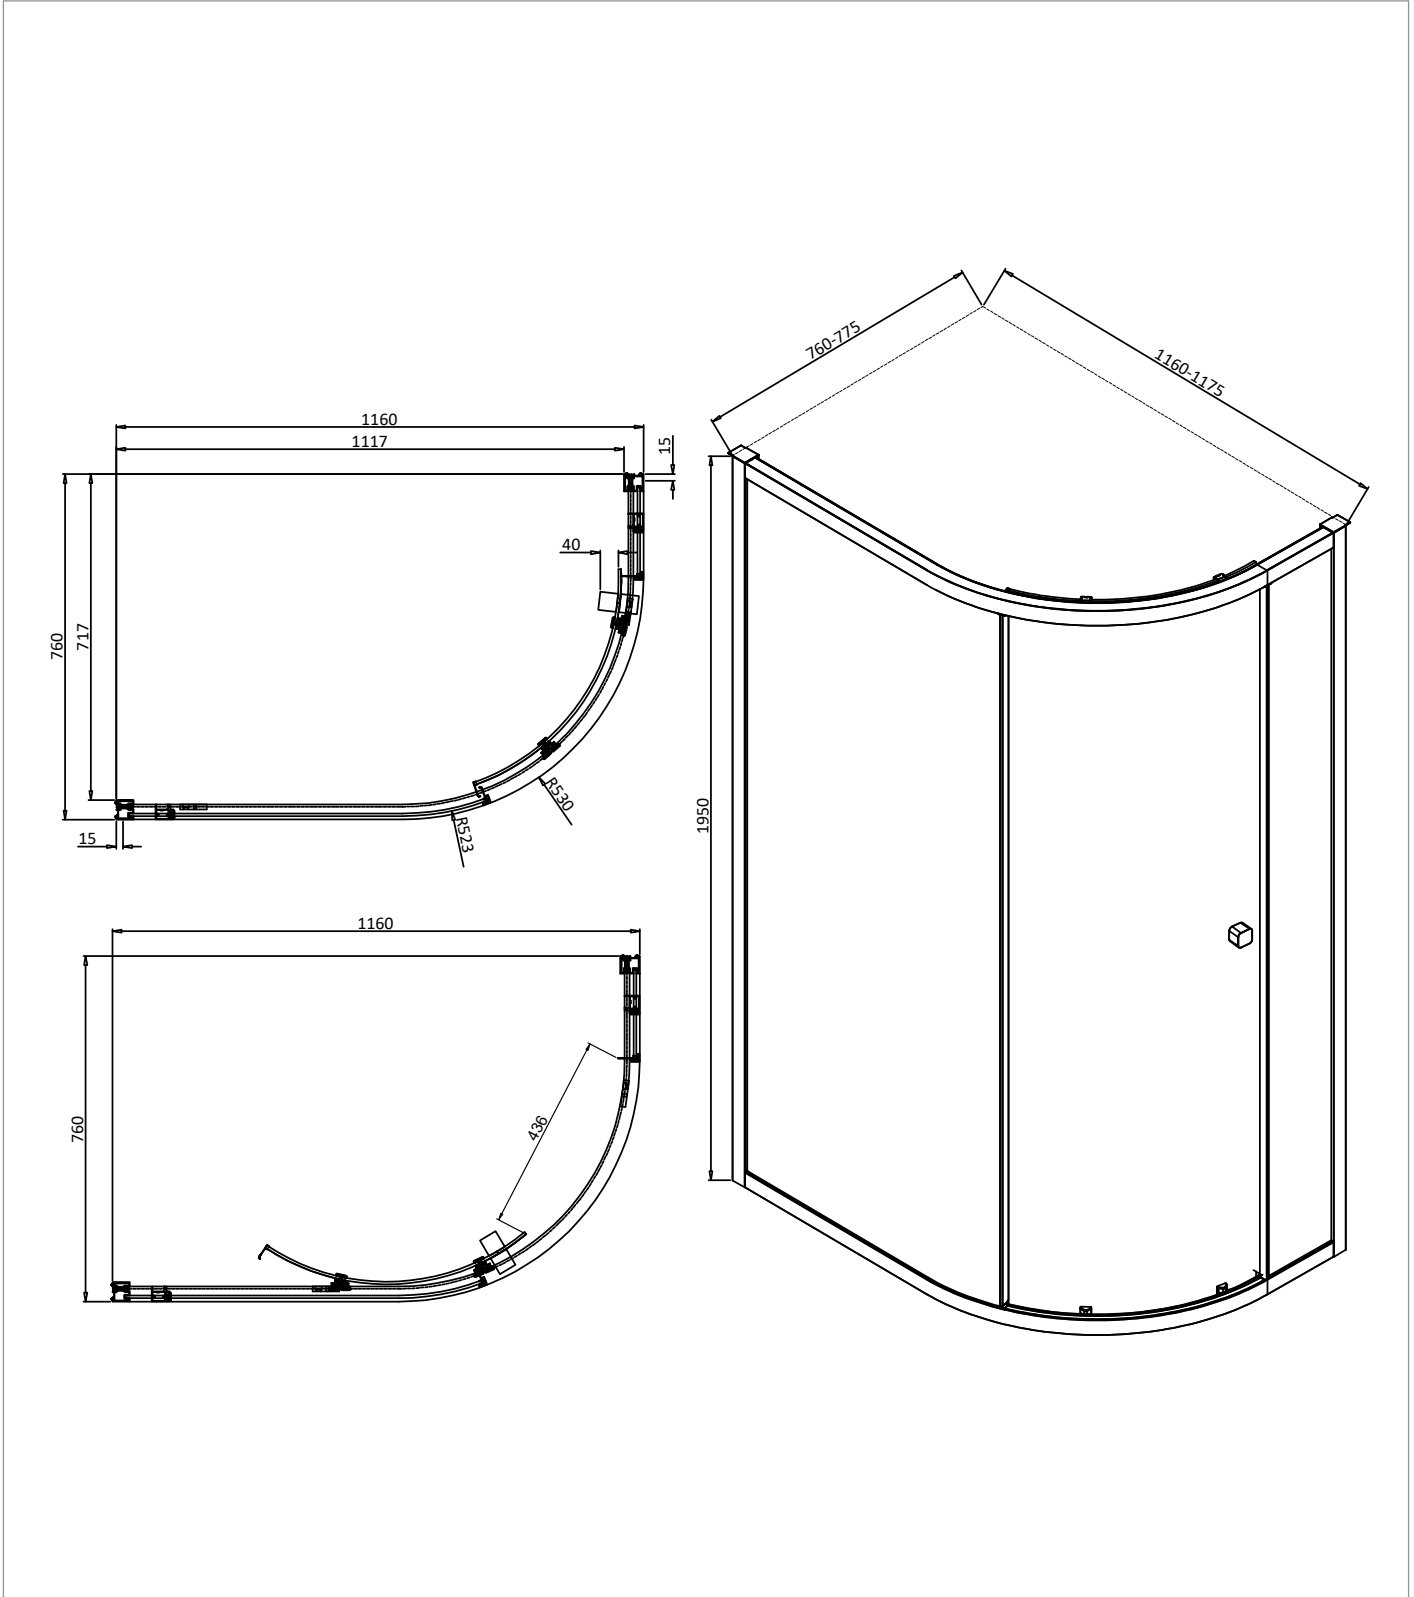

## DESCRIPTION

6mm Quadrant Single Door 1200 x 800  
Box B Chrome

CATEGORY	Showering
WARRANTY DETAILS	Lifetime
COLOUR	Chrome
FINISH APPLICATION	Anodised
PRIMARY MATERIAL	Glass
SECONDARY MATERIAL	Aluminum
INSTALL TYPE	Wall Mounted
PRODUCT WIDTH MM	1160
PRODUCT HEIGHT MM	1950
PRODUCT DEPTH MM	760
PRODUCT NET WEIGHT KG	32

STANDARDS	EN14428
HANDING SHOWERING	Universal
GLASS THICKNESS	6mm
EASY CLEAN	Yes
MAGNETIC DOOR STRIPS	No
POWER SHOWER PROOF	Yes
NUMBER OF DOORS	0
SAFETY GLASS	Yes
REMOVABLE SEALS	Yes
QUICK RELEASE ROLLERS	No
WET ROOM COMPATIBLE	Yes
DOOR A INFORMATION	Quadrant single door
DOOR OPENING	436

## TECHNICAL DIMENSIONS

Dimensions in mm unless otherwise specified.

Tolerances (per material type) apply.