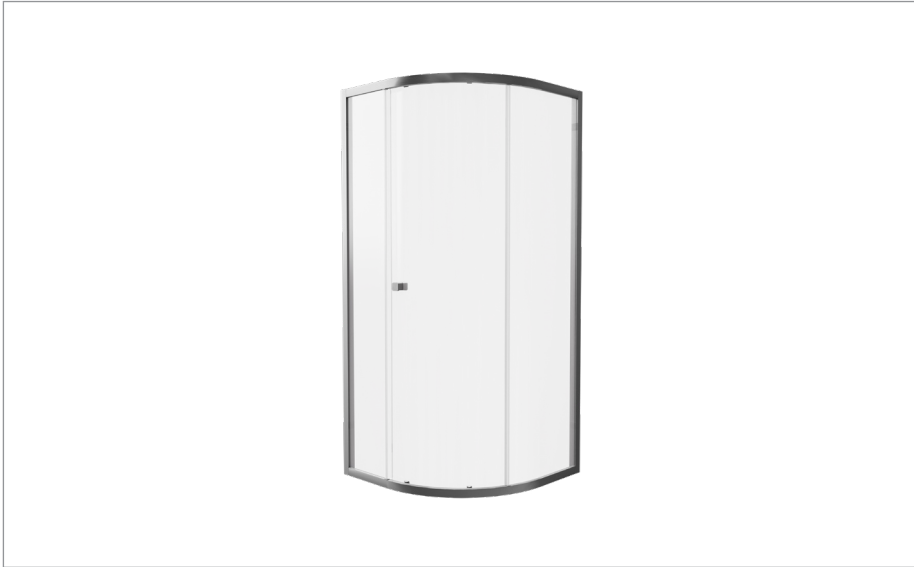

PRODUCT DATA SHEET

PRODUCT CODE

CAQSTC0800B

RANGE

Clear 6

DESCRIPTION

Clear 6 Quadrant Single Door 800 Box B Slate

CATEGORY	Showering
WARRANTY DETAILS	Lifetime
COLOUR	Slate
FINISH APPLICATION	Anodised
PRIMARY MATERIAL	Glass
SECONDARY MATERIAL	Aluminum
INSTALL TYPE	Wall Mounted
PRODUCT WIDTH MM	760
PRODUCT HEIGHT MM	1950
PRODUCT DEPTH MM	760
PRODUCT NET WEIGHT KG	19

STANDARDS	EN14428
HANDING SHOWERING	Universal
GLASS THICKNESS	6mm
EASY CLEAN	Yes
MAGNETIC DOOR STRIPS	No
POWER SHOWER PROOF	Yes
NUMBER OF DOORS	0
SAFETY GLASS	Yes
REMOVABLE SEALS	Yes
QUICK RELEASE ROLLERS	No
WET ROOM COMPATIBLE	Yes
DOOR A INFORMATION	Quadrant single door
DOOR OPENING	436