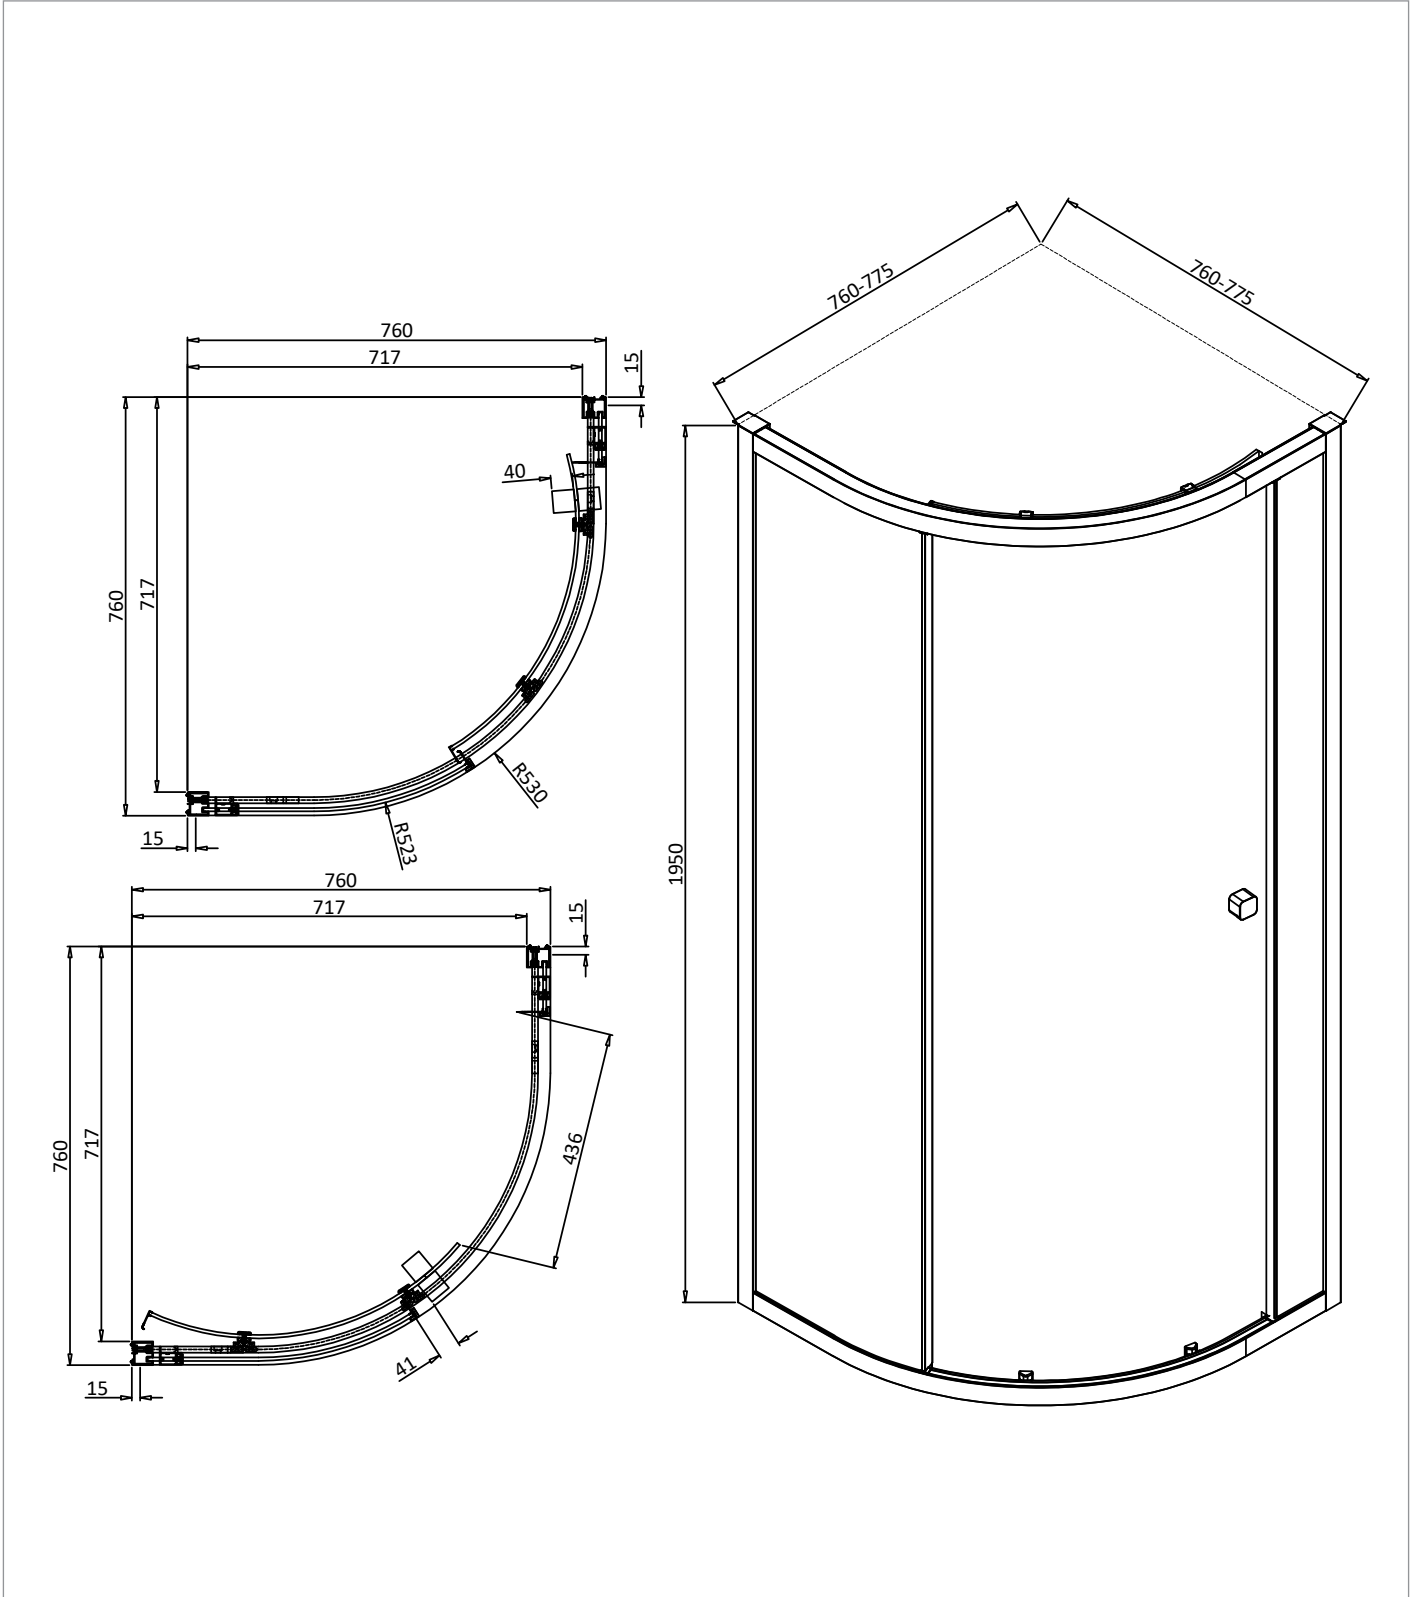

PRODUCT DATA SHEET

PRODUCT CODE

CAQSTC0800B

RANGE

Clear 6

DESCRIPTION

Clear 6 Quadrant Single Door 800 Box B Slate

CATEGORY	Showering
WARRANTY DETAILS	Lifetime
COLOUR	Slate
FINISH APPLICATION	Anodised
PRIMARY MATERIAL	Glass
SECONDARY MATERIAL	Aluminum
INSTALL TYPE	Wall Mounted
PRODUCT WIDTH MM	760
PRODUCT HEIGHT MM	1950
PRODUCT DEPTH MM	760
PRODUCT NET WEIGHT KG	19

STANDARDS	EN14428
HANDING SHOWERING	Universal
GLASS THICKNESS	6mm
EASY CLEAN	Yes
MAGNETIC DOOR STRIPS	No
POWER SHOWER PROOF	Yes
NUMBER OF DOORS	0
SAFETY GLASS	Yes
REMOVABLE SEALS	Yes
QUICK RELEASE ROLLERS	No
WET ROOM COMPATIBLE	Yes
DOOR A INFORMATION	Quadrant single door
DOOR OPENING	436

TECHNICAL DIMENSIONS

Dimensions in mm unless otherwise specified.

Tolerances (per material type) apply.

SPARES LIST

Only the parts labelled are available as spares.

NUMBER	PART CODE	DESCRIPTION
1	CA600048	Clear 6 Quadrant single 800 seal pack
2	CA600049	Clear 6 Quadrant single 900-1200 seal pack