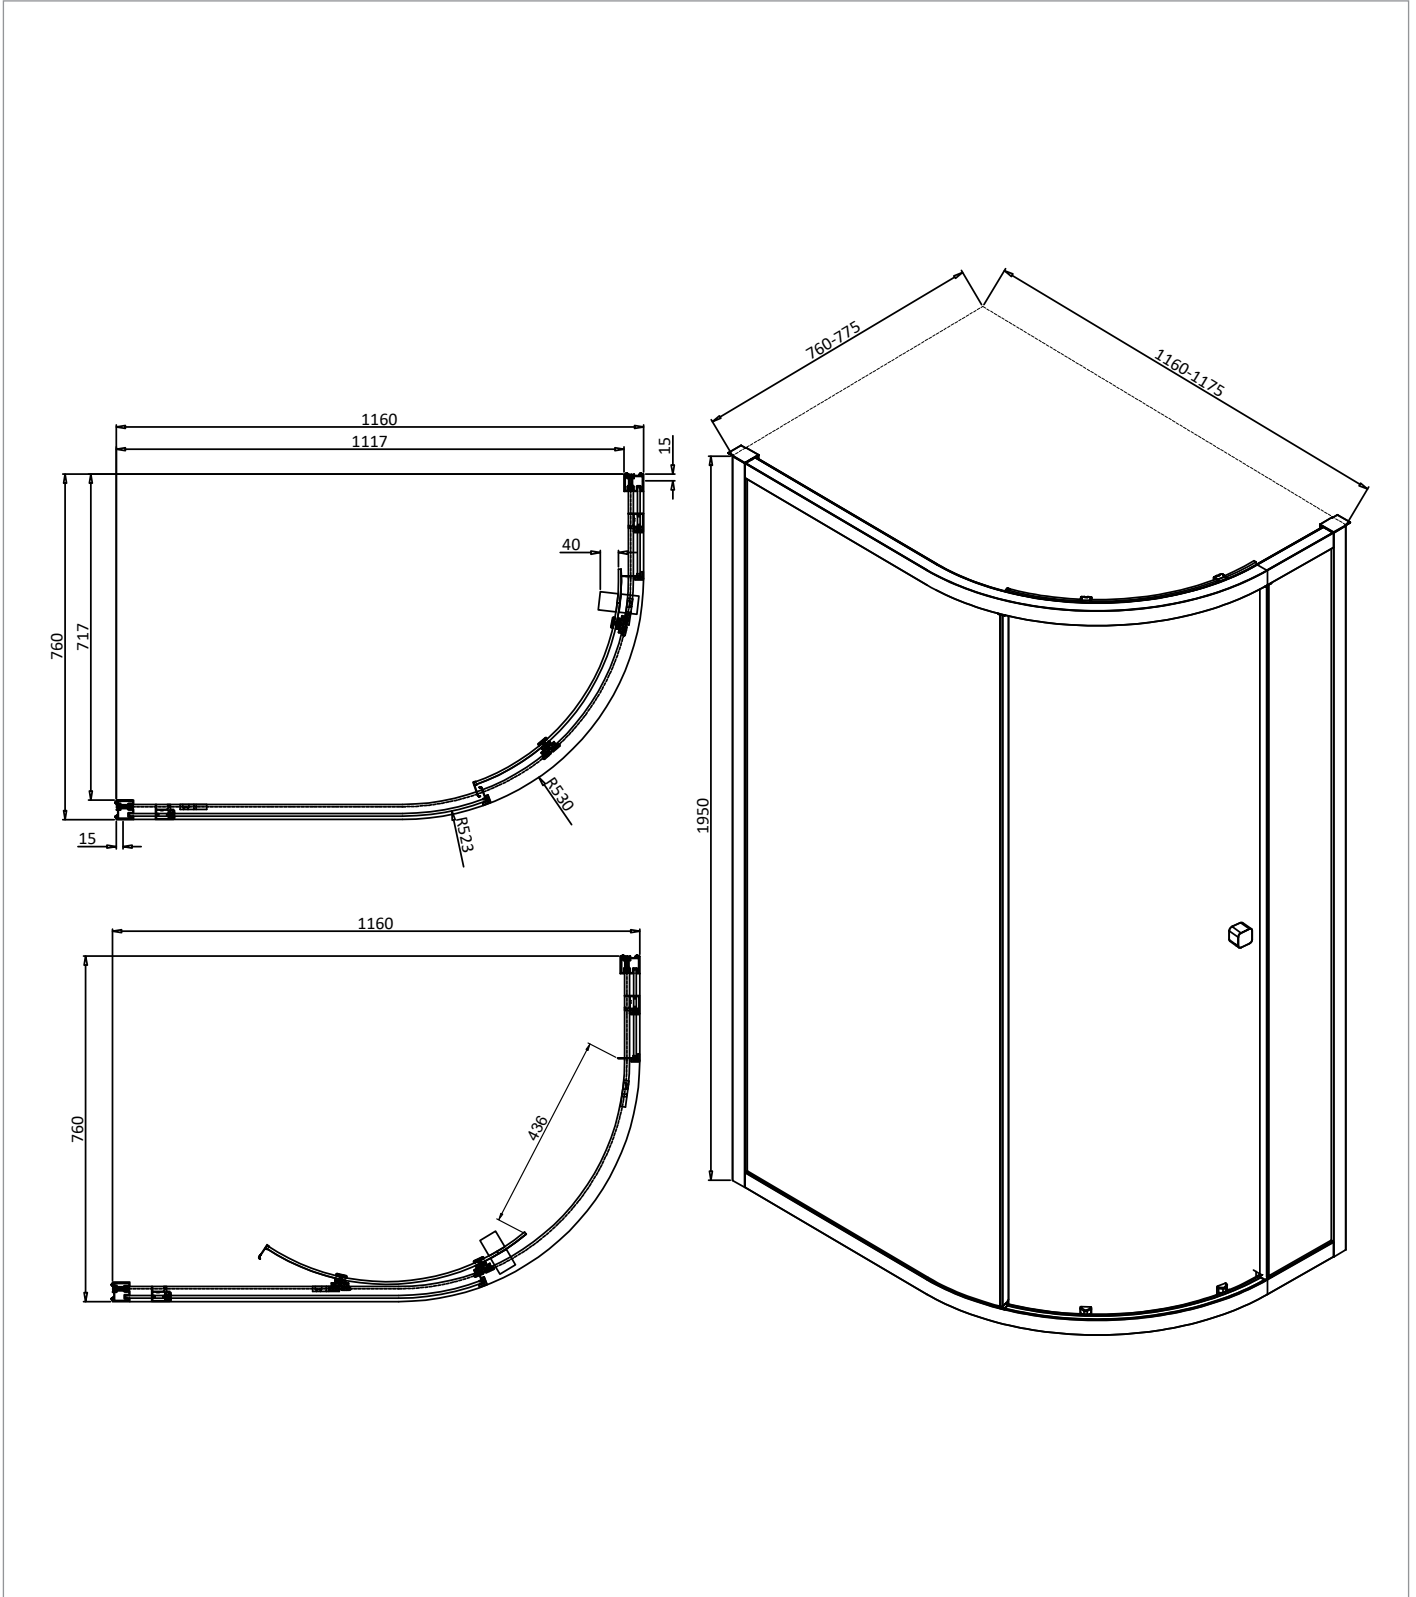

## DESCRIPTION

Clear 6 Quadrant Single Door 1200 x 800 Box B Slate

CATEGORY	Showering
WARRANTY DETAILS	Lifetime
COLOUR	Slate
FINISH APPLICATION	Anodised
PRIMARY MATERIAL	Glass
SECONDARY MATERIAL	Aluminum
INSTALL TYPE	Wall Mounted
PRODUCT WIDTH MM	1160
PRODUCT HEIGHT MM	1950
PRODUCT DEPTH MM	760
PRODUCT NET WEIGHT KG	32

STANDARDS	EN14428
HANDING SHOWERING	Universal
GLASS THICKNESS	6mm
EASY CLEAN	Yes
MAGNETIC DOOR STRIPS	No
POWER SHOWER PROOF	Yes
NUMBER OF DOORS	0
SAFETY GLASS	Yes
REMOVABLE SEALS	Yes
QUICK RELEASE ROLLERS	No
WET ROOM COMPATIBLE	Yes
DOOR A INFORMATION	Quadrant single door
DOOR OPENING	436

## TECHNICAL DIMENSIONS

Dimensions in mm unless otherwise specified.

Tolerances (per material type) apply.