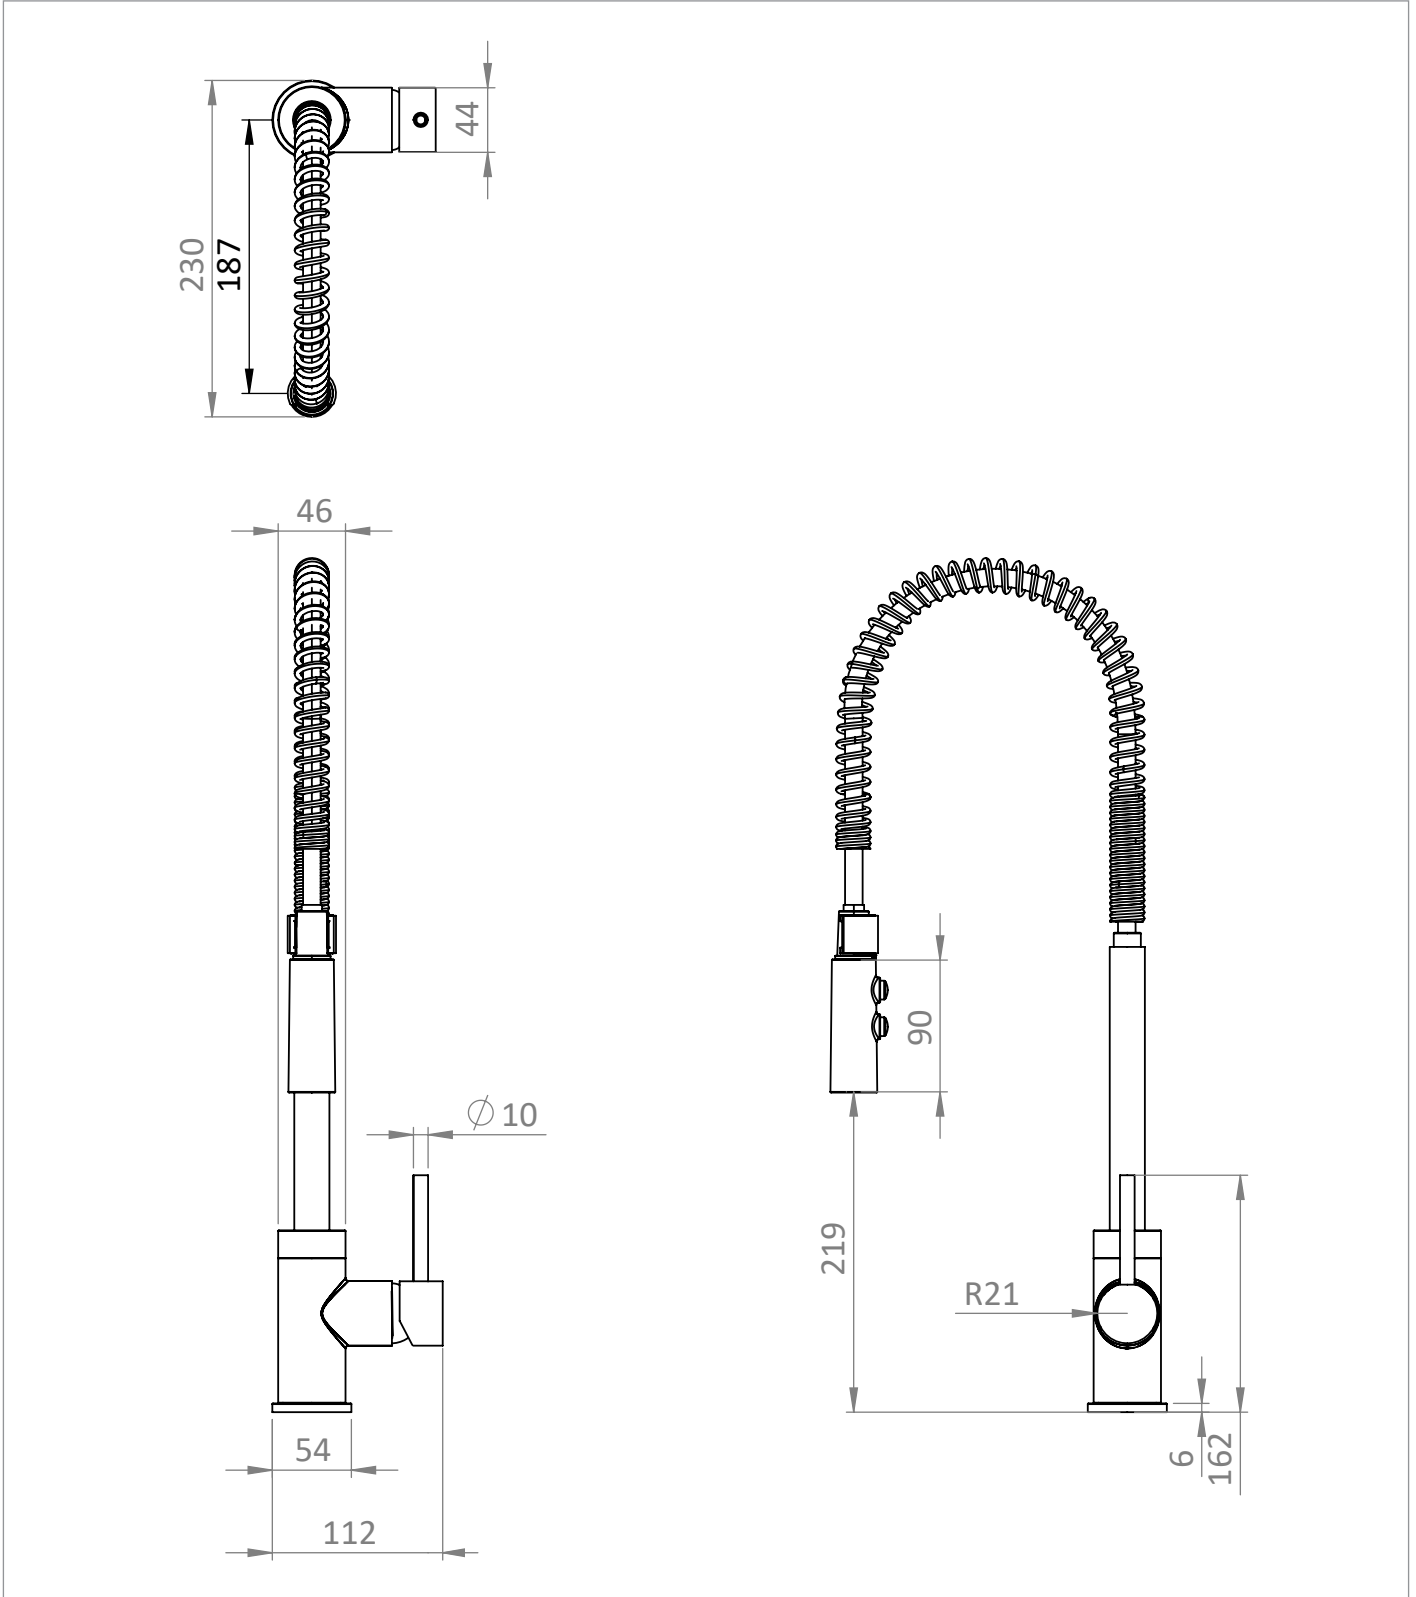

## WEBSITE LINK

[Click Here](#)

CATEGORY	Brassware
WARRANTY DETAILS	15 Years
COLOUR	Chrome
FINISH APPLICATION	Electroplated
PRIMARY MATERIAL	Brass
INSTALL TYPE	Deck Mounted
PRODUCT WIDTH MM	110
PRODUCT HEIGHT MM	597
PRODUCT LENGTH MM	230
PRODUCT NET WEIGHT KG	2.3
MINIMUM PRESSURE (BAR)	1
MAX WORKING PRESSURE (BAR)	5

STANDARDS	BS EN 817:2008
NUMBER OF OUTLETS	1
NUMBER OF FUNCTIONS	1
HEADWORK	35mm Single lever ceramic cartridge
SPOUT PROJECTION	176
SWIVEL SPOUT	Yes
INLET CONNECTIONS THREAD	G1/2"
FLOW REGULATOR	Neoperl aerator
WASTE INCLUDED	No
ANTI-SCALD	No
ENERGY SAVING	No

## TECHNICAL DIMENSIONS

Dimensions in mm unless otherwise specified.

Tolerances (per material type) apply.

## SPARES LIST

Only the parts labelled are available as spares.

NUMBER	PART CODE	DESCRIPTION
1	MB1023	35mm Ceramic Cartridge (Non click)
2	TP714LEVERC	Spare Handle for TP714DC without H/C mar
3	CO71LV	Spare Lever DE717DC/CO717DC/DE716DC/TP71
4	CO1211	CO711DC & CO717DC Spray Nozzle