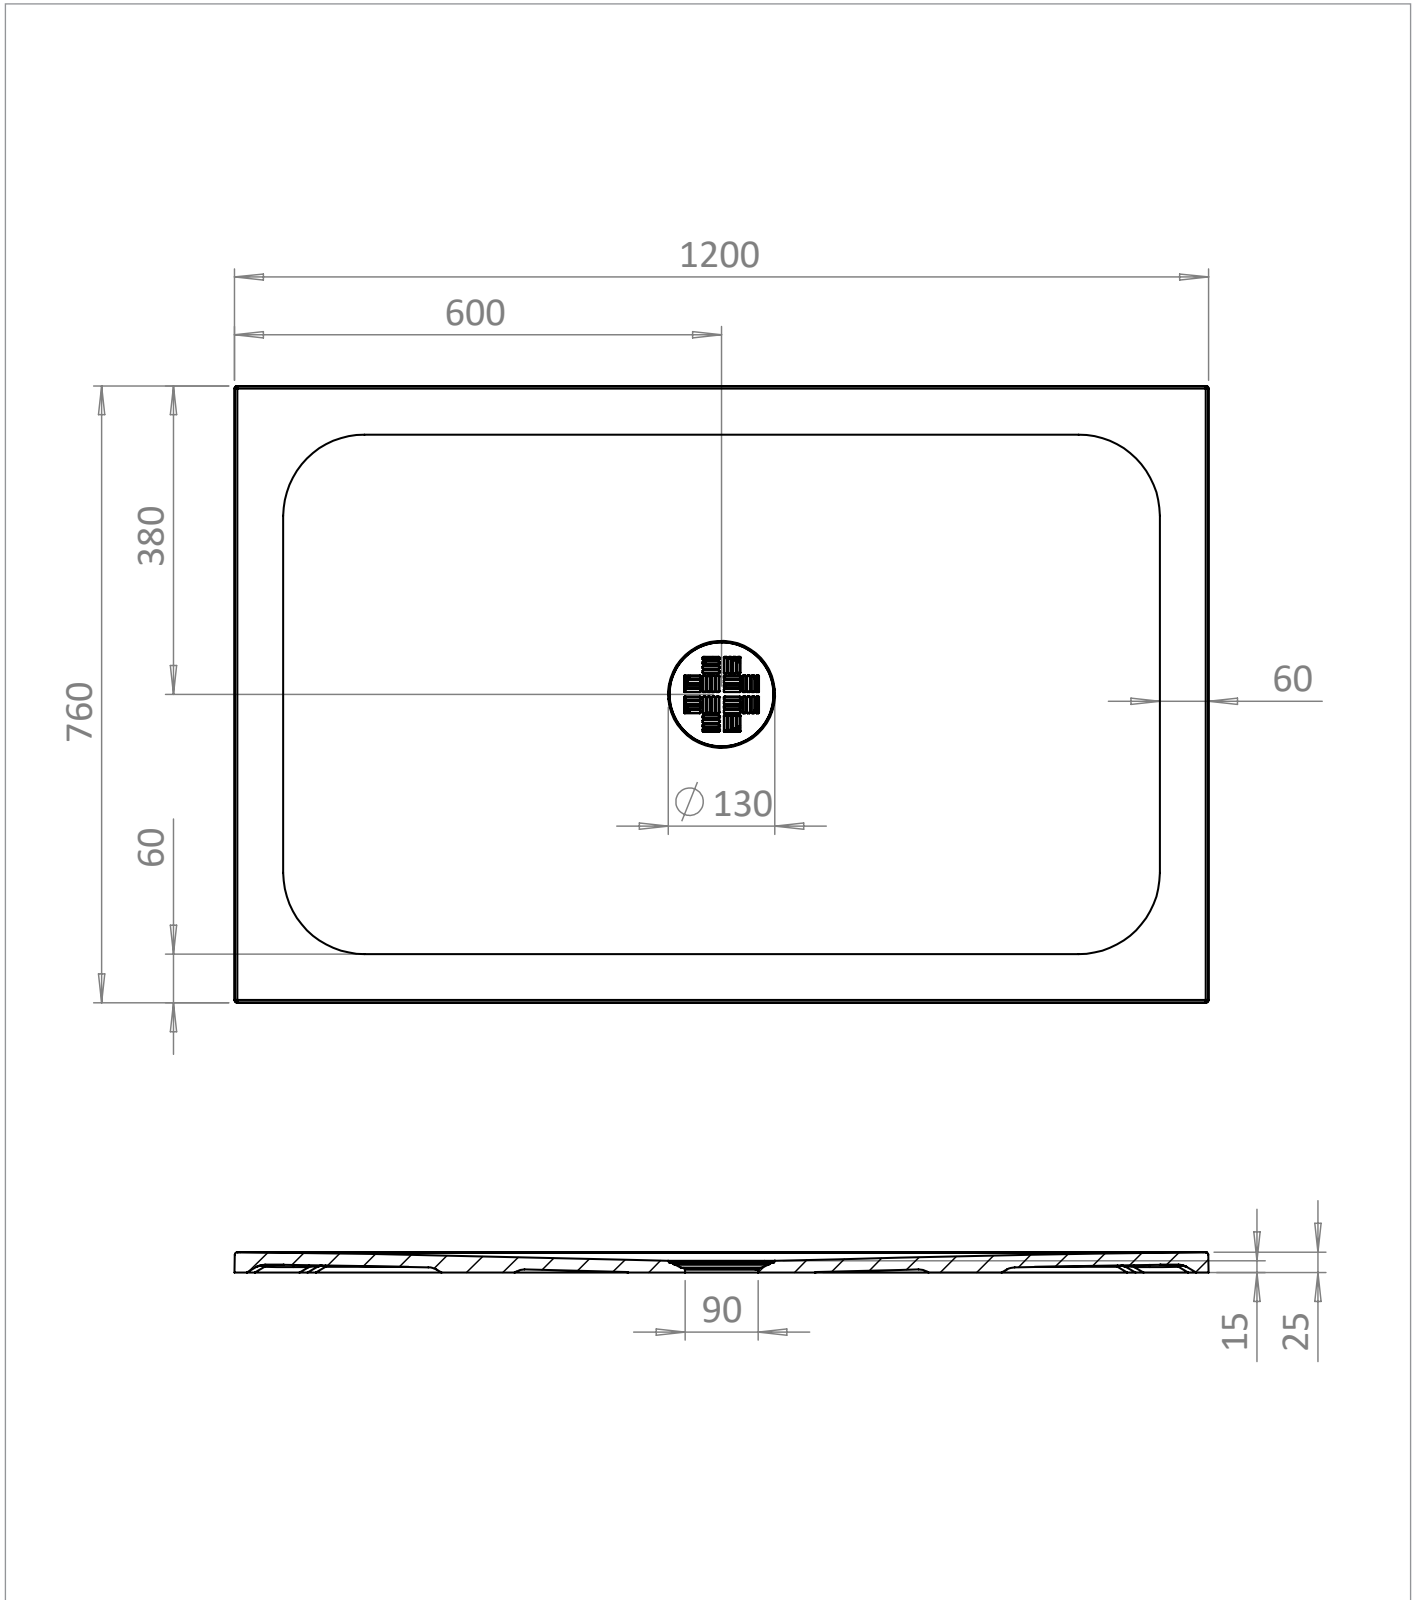

PRODUCT DATA SHEET

PRODUCT CODE

CRR760X1200W

RANGE

25mm Creo

DESCRIPTION

Creo Rectangle Shower Tray 760 x 1200
25mm

WEBSITE LINK

[Click Here](#)

CATEGORY	Showering
WARRANTY DETAILS	Lifetime
COLOUR	Gloss White
FINISH APPLICATION	Gelcoat/Nanocoat
PRIMARY MATERIAL	Engineered Stone
INSTALL TYPE	Floor Mounted
PRODUCT WIDTH MM	760
PRODUCT HEIGHT MM	25
PRODUCT LENGTH MM	1200
PRODUCT NET WEIGHT KG	30.59

STANDARDS	EN 14527:2016+A1:2018
WASTE INCLUDED	No
WASTE WATER FLOW RATE LPM	30
OUTER EDGE DIMENSION - TRAYS (MM)	60
WASTE LOCATION	Center
ANTI-SLIP CLASS	Class A DIN 51097
WASTE SHAPE	Circular
DRYING AREA	No
RISER KIT COMPATIBLE	Yes
RISER KIT INCLUDED	No
TRAY PLANE TOLERANCE (MM)	+2/-2 mm
TRAY WIDTH TOLERANCE MM	+5/0 mm
TRAY LENGTH TOLERANCE MM	+5/0 mm
TRAY HEIGHT TOLERANCE MM	+2/-2 mm
TRAY WASTE HOLE TOLERANCE MM	+1/-1 mm
WASTE HOLE DIAMETER (MM)	90
COLOUR CODE / REFERENCE	RAL 9016

TECHNICAL DIMENSIONS

Dimensions in mm unless otherwise specified.

Tolerances (per material type) apply.

SPARES LIST

Only the parts labelled are available as spares.

NUMBER	PART CODE	DESCRIPTION
1	CREOWASTEW	Creo Shower Waste Cover White
	MINERALPOLISH	Cast Mineral Marble Polishing Compound
	MINERALREPAIRKITWG	Cast Mineral Marble Repair Kit White Gloss
	MINERALTOUCHKITWG	Cast Mineral Marble Touch Up Kit White Gloss