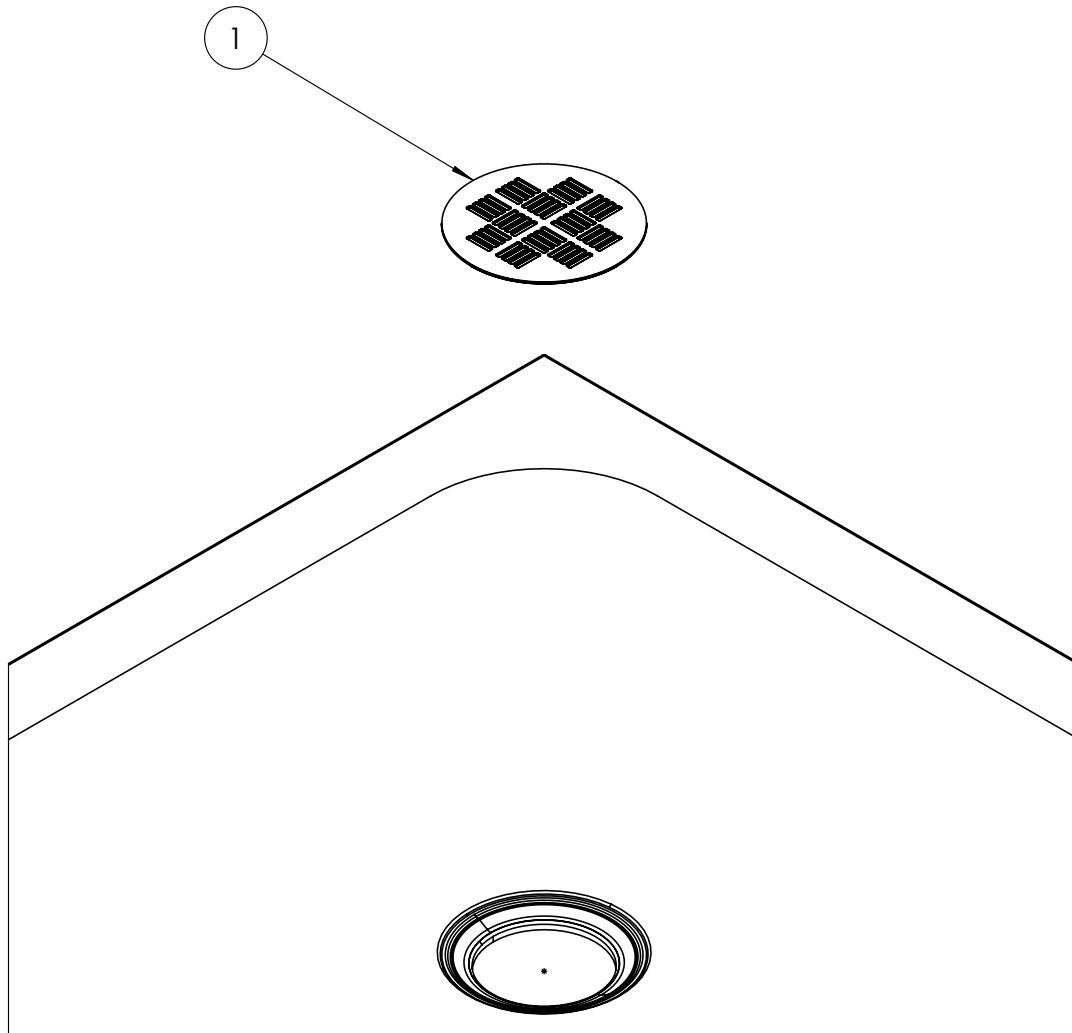

PRODUCT DATA SHEET

PRODUCT CODE

CRR760X1200W

RANGE

25mm Creo

DESCRIPTION

Creo Rectangle Shower Tray 760 x 1200
25mm

WEBSITE LINK

[Click Here](#)

CATEGORY	Showering
WARRANTY DETAILS	Lifetime
COLOUR	Gloss White
FINISH APPLICATION	Gelcoat/Nanocoat
PRIMARY MATERIAL	Engineered Stone
INSTALL TYPE	Floor Mounted
PRODUCT WIDTH MM	760
PRODUCT HEIGHT MM	25
PRODUCT LENGTH MM	1200
PRODUCT NET WEIGHT KG	30.59

STANDARDS	EN 14527:2016+A1:2018
WASTE INCLUDED	No
WASTE WATER FLOW RATE LPM	30
OUTER EDGE DIMENSION - TRAYS (MM)	60
WASTE LOCATION	Center
ANTI-SLIP CLASS	Class A DIN 51097
WASTE SHAPE	Circular
DRYING AREA	No
RISER KIT COMPATIBLE	Yes
RISER KIT INCLUDED	No
TRAY PLANE TOLERANCE (MM)	+2/-2 mm
TRAY WIDTH TOLERANCE MM	+5/0 mm
TRAY LENGTH TOLERANCE MM	+5/0 mm
TRAY HEIGHT TOLERANCE MM	+2/-2 mm
TRAY WASTE HOLE TOLERANCE MM	+1/-1 mm
WASTE HOLE DIAMETER (MM)	90
COLOUR CODE / REFERENCE	RAL 9016

TECHNICAL DIMENSIONS

Dimensions in mm unless otherwise specified.

Tolerances (per material type) apply.

SPARES LIST

Only the parts labelled are available as spares.

NUMBER	PART CODE	DESCRIPTION
1	CREOWASTEW	Creo Shower Waste Cover White
	MINERALPOLISH	Cast Mineral Marble Polishing Compound
	MINERALREPAIRKITWG	Cast Mineral Marble Repair Kit White Gloss
	MINERALTOUCHKITWG	Cast Mineral Marble Touch Up Kit White Gloss