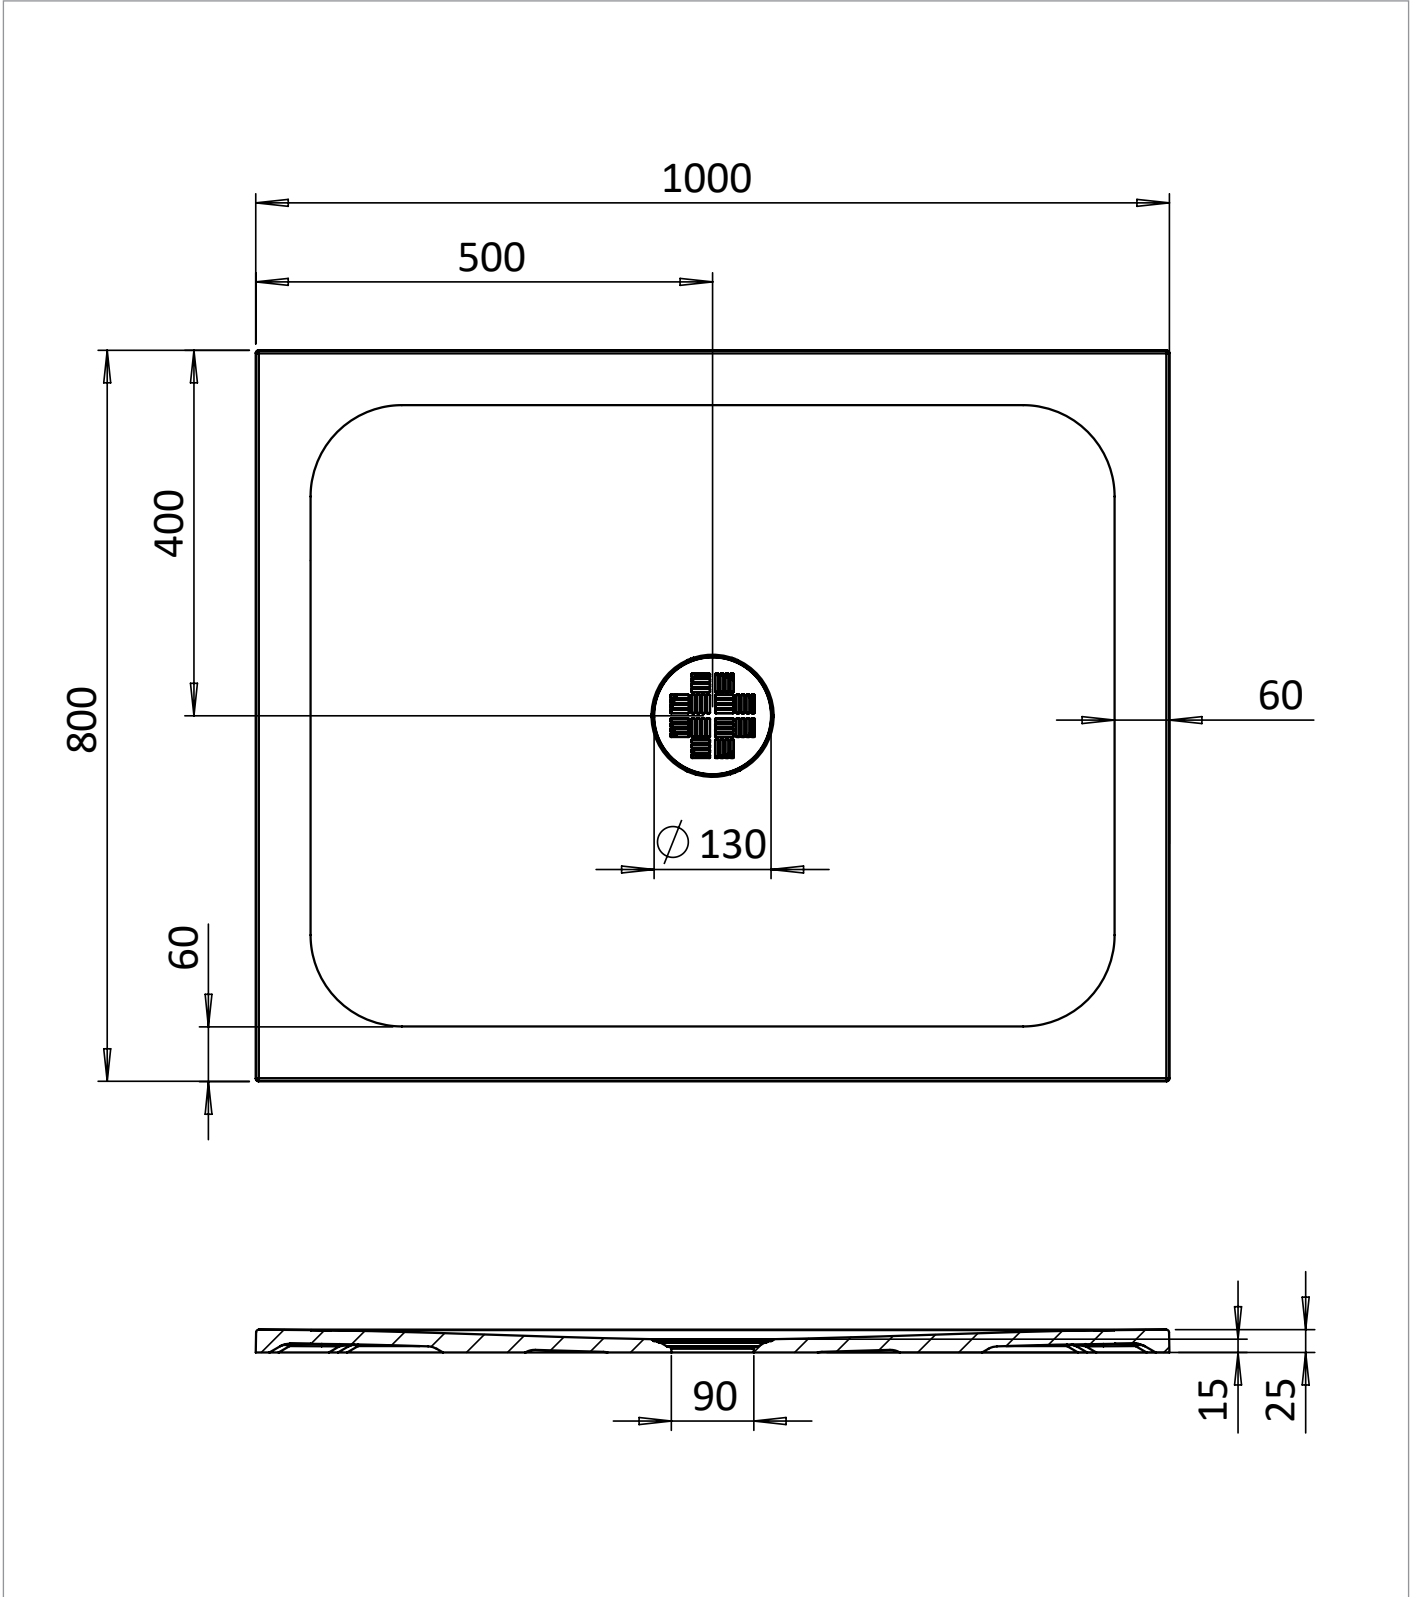

## DESCRIPTION

Creo Rectangle Shower Tray 800 x 1000  
25mm

## WEBSITE LINK

[Click Here](#)

CATEGORY	Showering
WARRANTY DETAILS	Lifetime
COLOUR	Gloss White
FINISH APPLICATION	Gelcoat/Nanocoat
PRIMARY MATERIAL	Engineered Stone
INSTALL TYPE	Floor Mounted
PRODUCT WIDTH MM	800
PRODUCT HEIGHT MM	25
PRODUCT LENGTH MM	1000
PRODUCT NET WEIGHT KG	22.19

STANDARDS	EN 14527:2016+A1:2018
WASTE INCLUDED	No
WASTE WATER FLOW RATE LPM	30
OUTER EDGE DIMENSION - TRAYS (MM)	60
WASTE LOCATION	Center
ANTI-SLIP CLASS	Class A DIN 51097
WASTE SHAPE	Circular
DRYING AREA	No
RISER KIT COMPATIBLE	Yes
RISER KIT INCLUDED	No
TRAY PLANE TOLERANCE (MM)	+2/-2 mm
TRAY WIDTH TOLERANCE MM	+5/0 mm
TRAY LENGTH TOLERANCE MM	+5/0 mm
TRAY HEIGHT TOLERANCE MM	+2/-2 mm
TRAY WASTE HOLE TOLERANCE MM	+1/-1 mm
WASTE HOLE DIAMETER (MM)	90
COLOUR CODE / REFERENCE	RAL 9016

## TECHNICAL DIMENSIONS

Dimensions in mm unless otherwise specified.

Tolerances (per material type) apply.