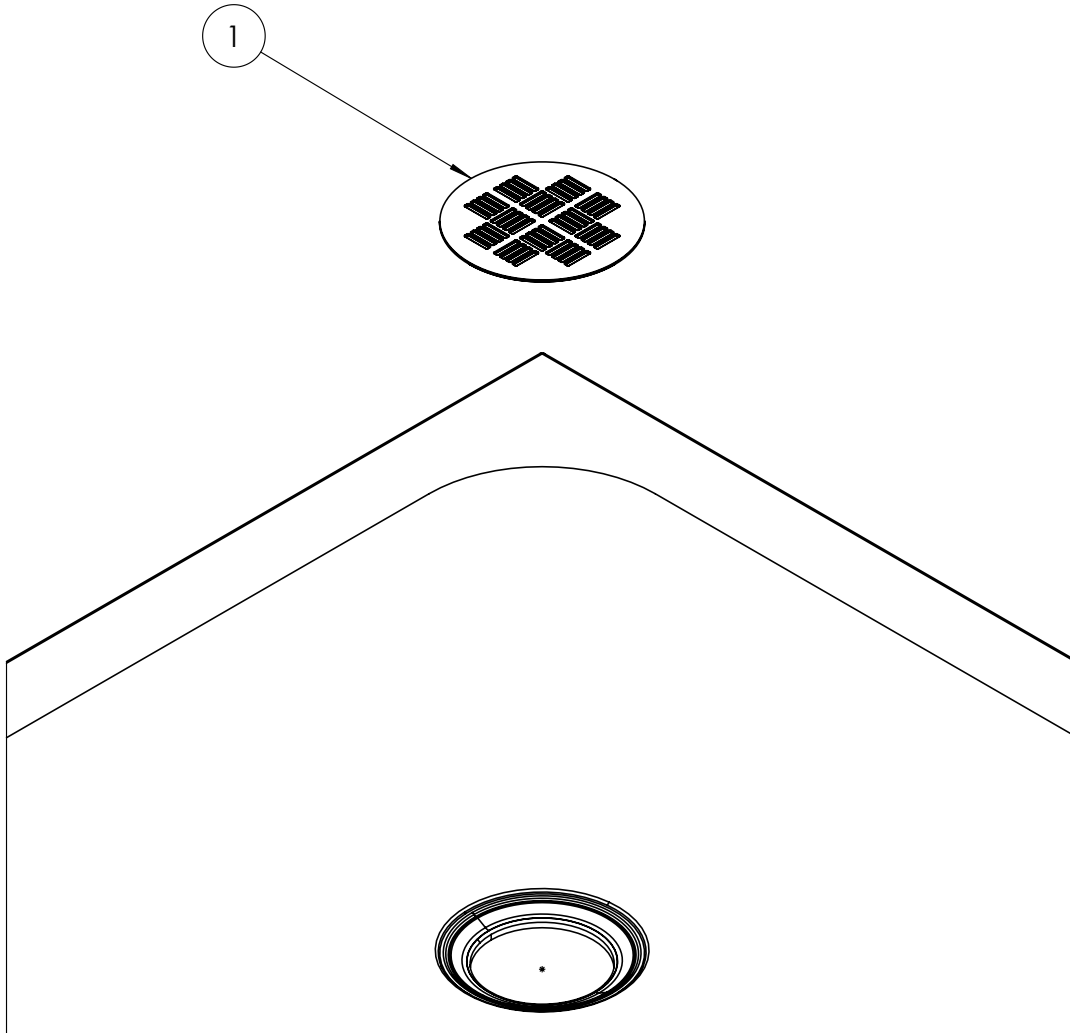

SPARES LIST

Only the parts labelled are available as spares.

NUMBER	PART CODE	DESCRIPTION
1	CREOWASTEW	Creo Shower Waste Cover White
	MINERALPOLISH	Cast Mineral Marble Polishing Compound
	MINERALREPAIRKITWG	Cast Mineral Marble Repair Kit White Gloss
	MINERALTOUCHKITWG	Cast Mineral Marble Touch Up Kit White Gloss