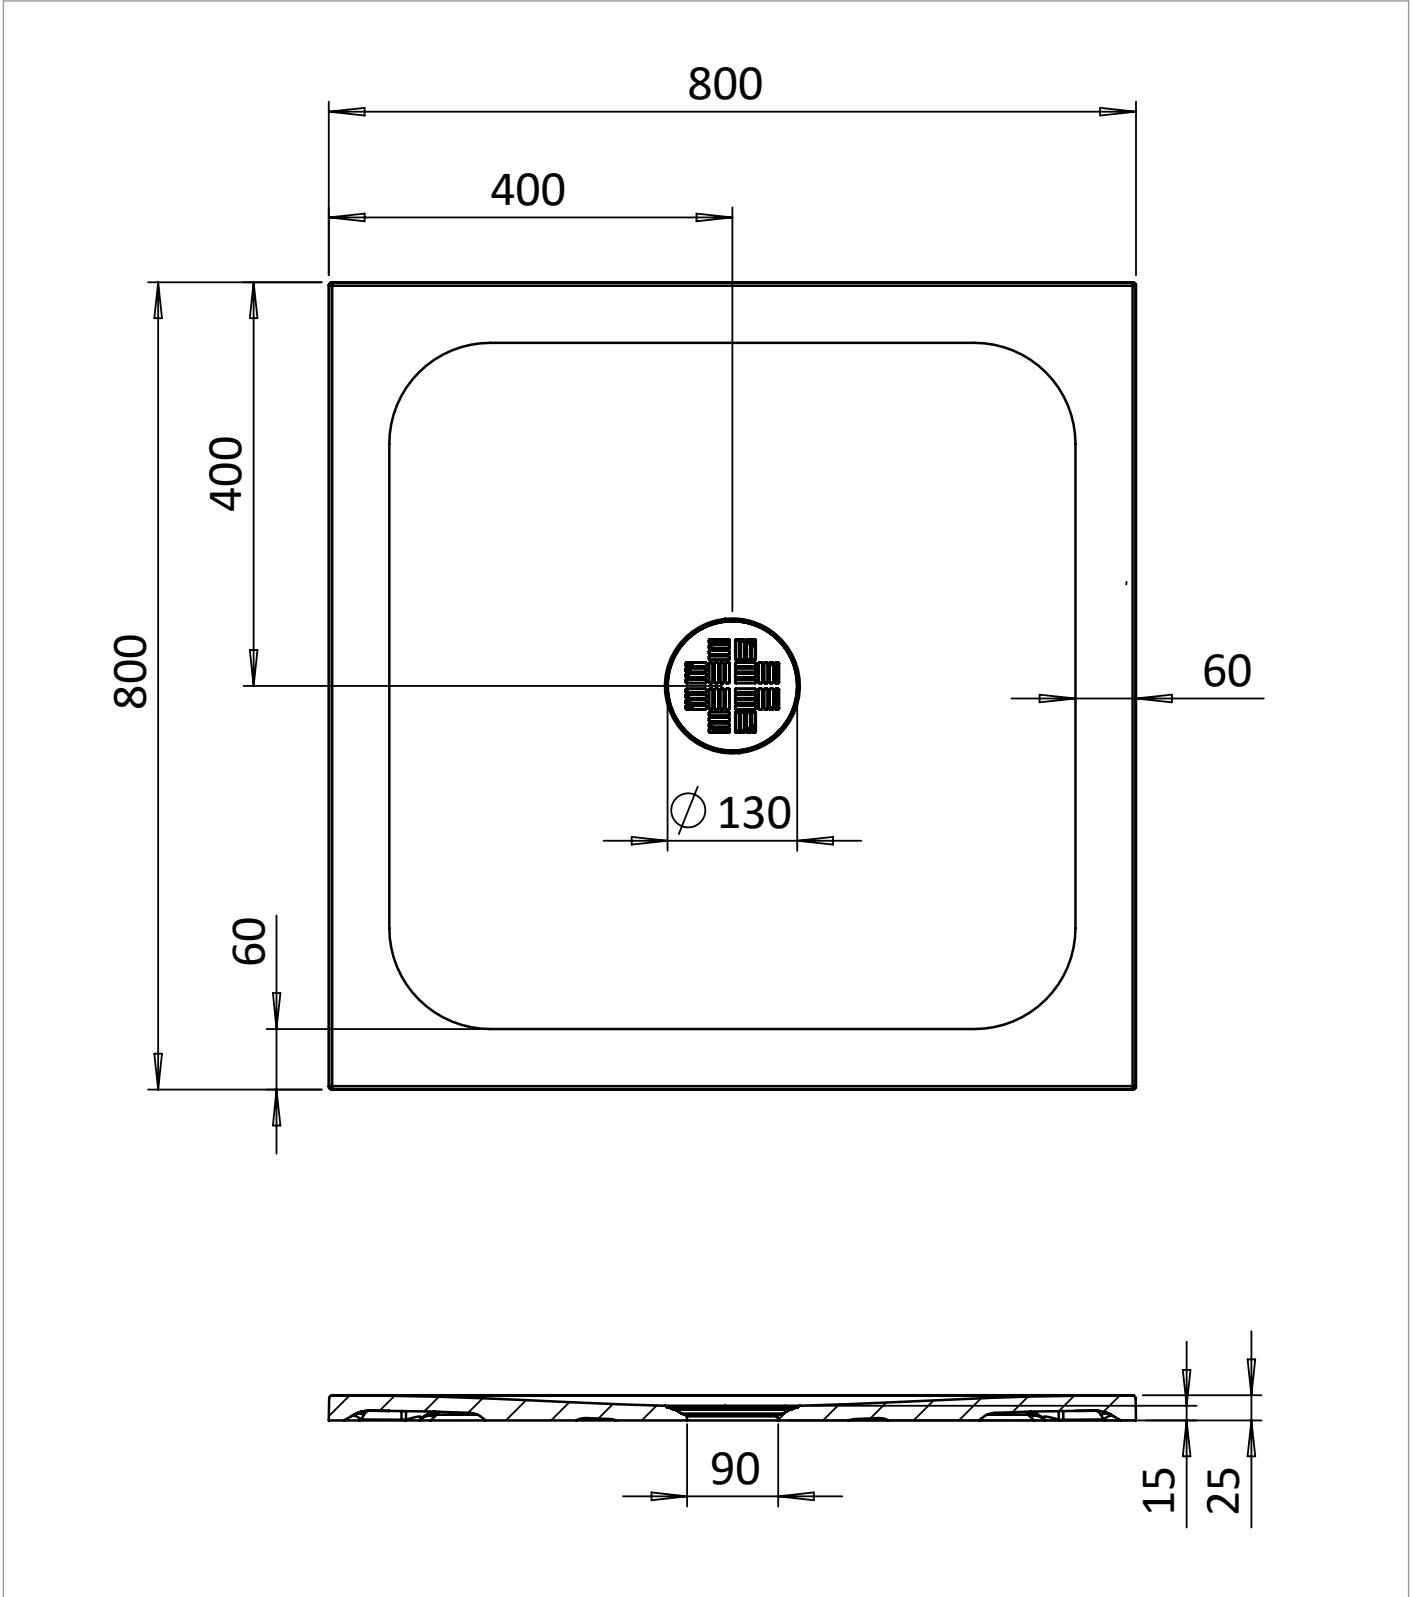

## DESCRIPTION

Creo Square Shower Tray 800 x 800  
25mm

## WEBSITE LINK

[Click Here](#)

CATEGORY	Showering
WARRANTY DETAILS	Lifetime
COLOUR	Gloss White
FINISH APPLICATION	Gelcoat/Nanocoat
PRIMARY MATERIAL	Engineered Stone
INSTALL TYPE	Floor Mounted
PRODUCT WIDTH MM	800
PRODUCT HEIGHT MM	25
PRODUCT LENGTH MM	800
PRODUCT NET WEIGHT KG	21.85

STANDARDS	EN 14527:2016+A1:2018
WASTE INCLUDED	No
WASTE WATER FLOW RATE LPM	30
OUTER EDGE DIMENSION - TRAYS (MM)	60
WASTE LOCATION	Center
ANTI-SLIP CLASS	Class A DIN 51097
WASTE SHAPE	Circular
DRYING AREA	No
RISER KIT COMPATIBLE	Yes
RISER KIT INCLUDED	No
TRAY PLANE TOLERANCE (MM)	+2/-2 mm
TRAY WIDTH TOLERANCE MM	+5/0 mm
TRAY LENGTH TOLERANCE MM	+5/0 mm
TRAY HEIGHT TOLERANCE MM	+2/-2 mm
TRAY WASTE HOLE TOLERANCE MM	+1/-1 mm
WASTE HOLE DIAMETER (MM)	90
COLOUR CODE / REFERENCE	RAL 9016

## TECHNICAL DIMENSIONS

Dimensions in mm unless otherwise specified.

Tolerances (per material type) apply.