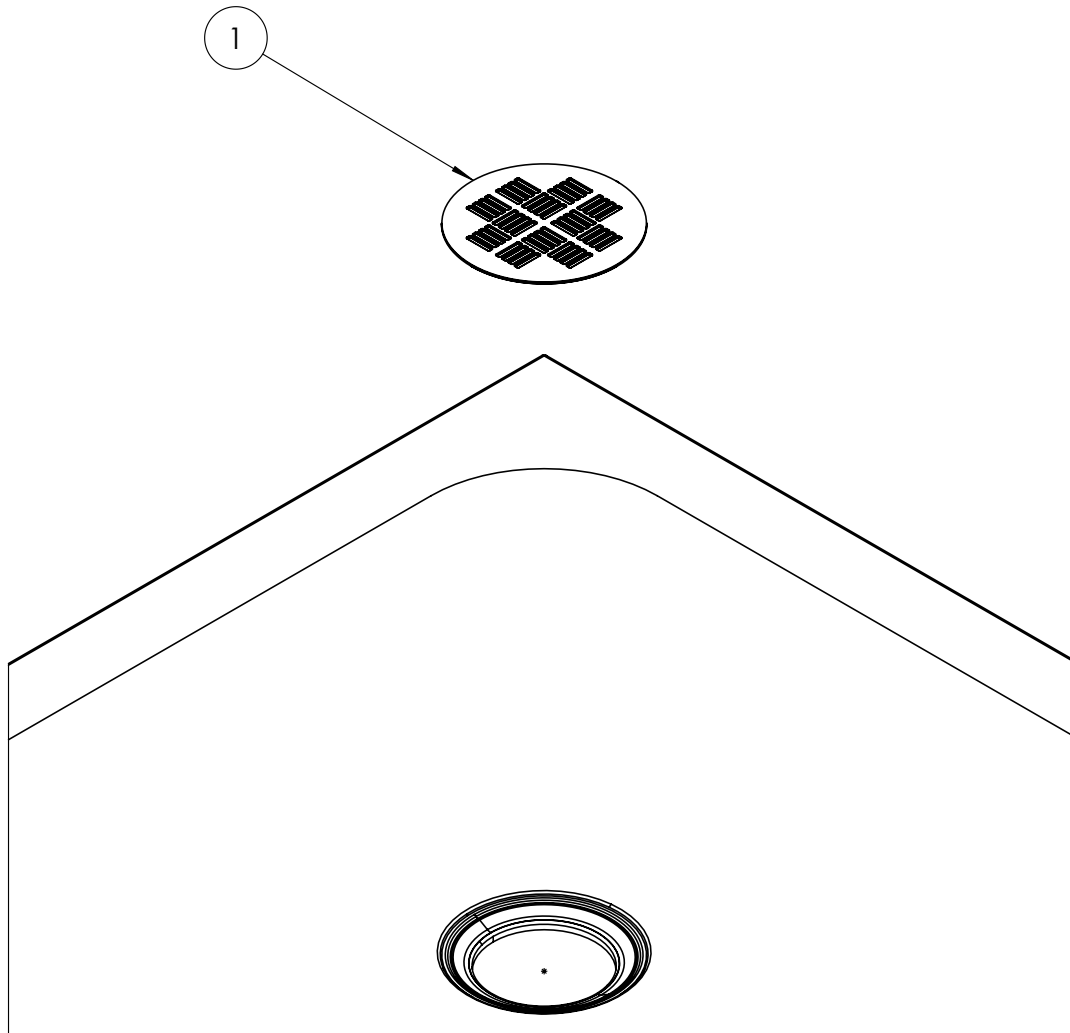

SPARES LIST

Only the parts labelled are available as spares.

NUMBER	PART CODE	DESCRIPTION
1	CREOWASTEW	Creo Shower Waste Cover White
	MINERALPOLISH	Cast Mineral Marble Polishing Compound
	MINERALREPAIRKITWG	Cast Mineral Marble Repair Kit White Gloss
	MINERALTOUCHKITWG	Cast Mineral Marble Touch Up Kit White Gloss