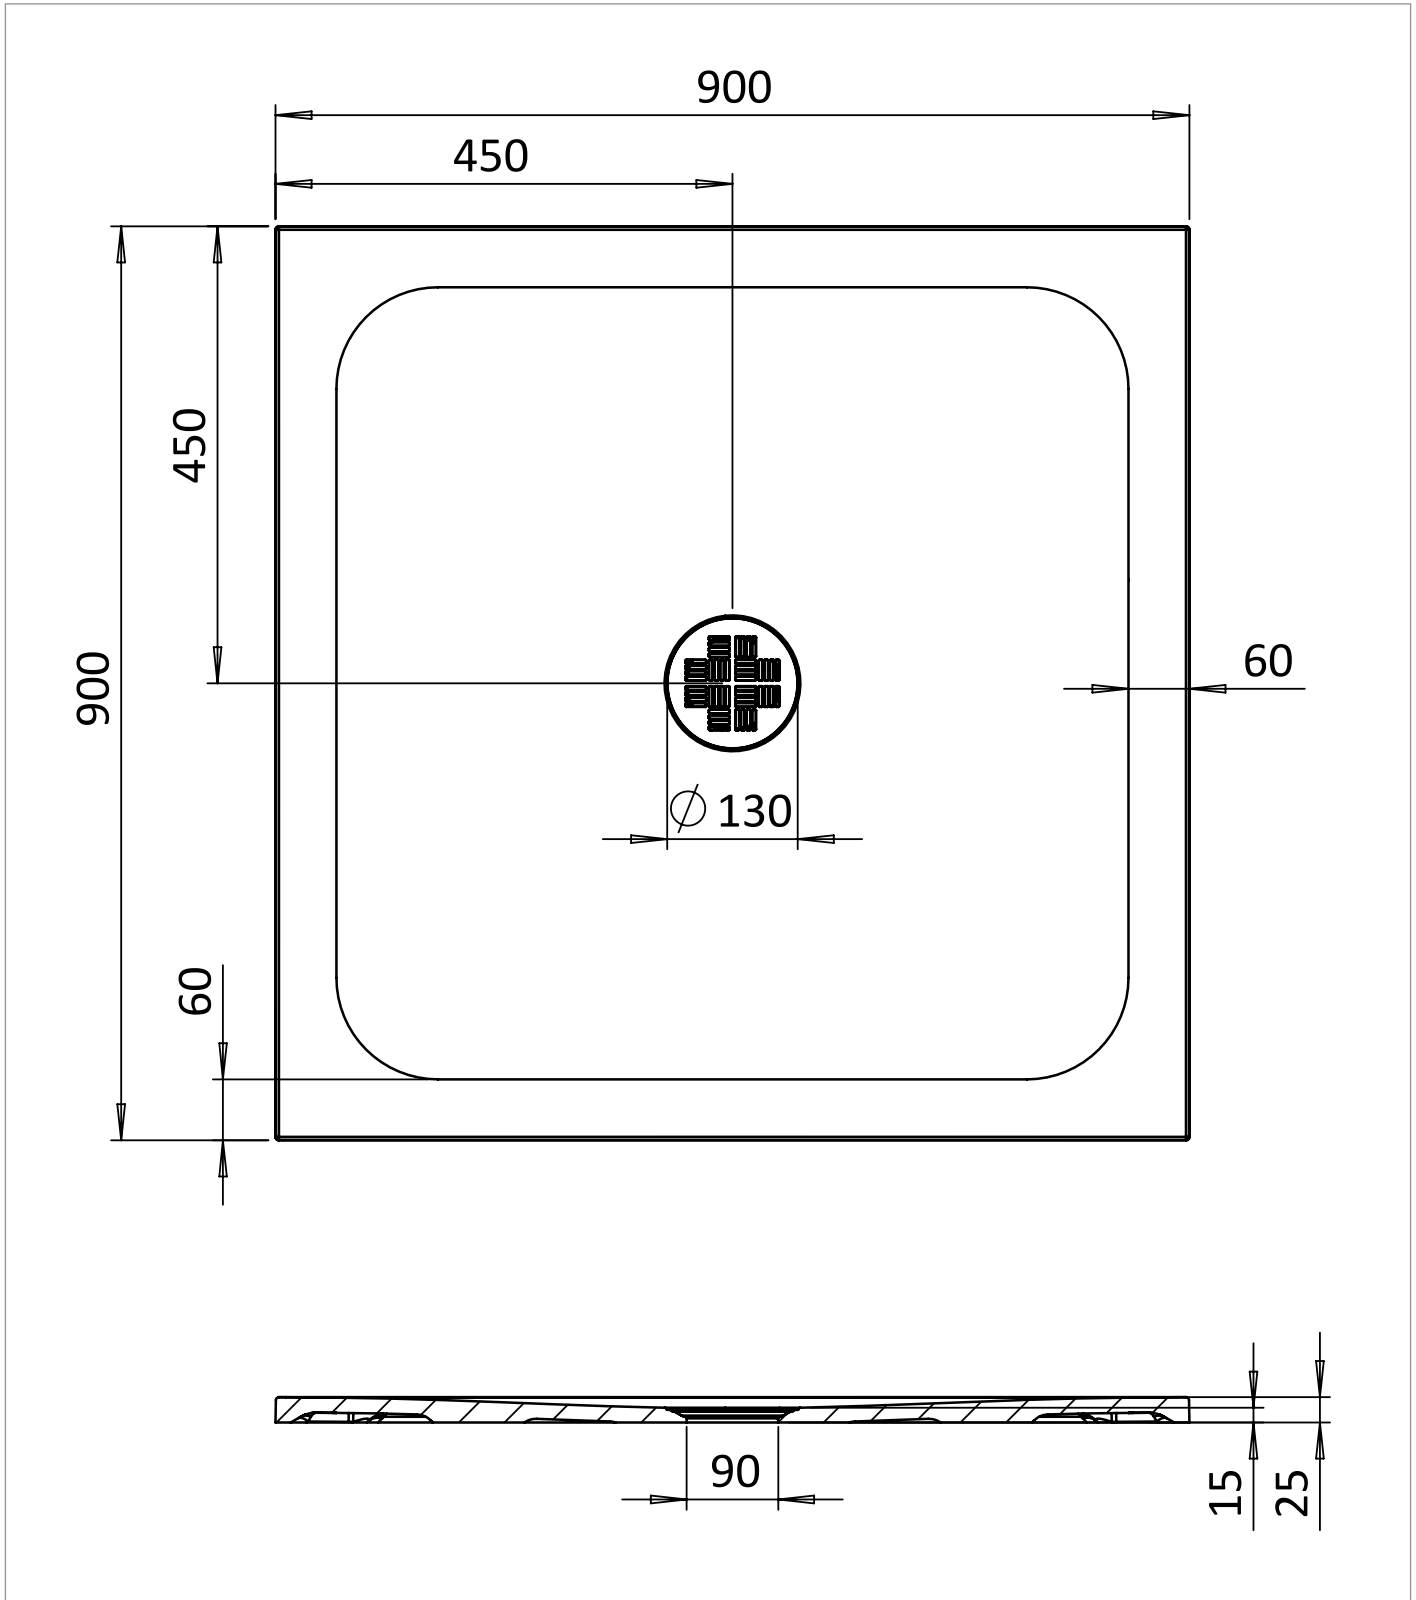

PRODUCT DATA SHEET

PRODUCT CODE

CRS900X900W

RANGE

25mm Creo

DESCRIPTION

Creo Square Shower Tray 900 x 900
25mm

WEBSITE LINK

[Click Here](#)

CATEGORY	Showering
WARRANTY DETAILS	Lifetime
COLOUR	Gloss White
FINISH APPLICATION	Gelcoat/Nanocoat
PRIMARY MATERIAL	Engineered Stone
INSTALL TYPE	Floor Mounted
PRODUCT WIDTH MM	900
PRODUCT HEIGHT MM	25
PRODUCT LENGTH MM	900
PRODUCT NET WEIGHT KG	22.4

STANDARDS	EN 14527:2016+A1:2018
WASTE INCLUDED	No
WASTE WATER FLOW RATE LPM	30
OUTER EDGE DIMENSION - TRAYS (MM)	60
WASTE LOCATION	Center
ANTI-SLIP CLASS	Class A DIN 51097
WASTE SHAPE	Circular
DRYING AREA	No
RISER KIT COMPATIBLE	Yes
RISER KIT INCLUDED	No
TRAY PLANE TOLERANCE (MM)	+2/-2 mm
TRAY WIDTH TOLERANCE MM	+5/0 mm
TRAY LENGTH TOLERANCE MM	+5/0 mm
TRAY HEIGHT TOLERANCE MM	+2/-2 mm
TRAY WASTE HOLE TOLERANCE MM	+1/-1 mm
WASTE HOLE DIAMETER (MM)	90
COLOUR CODE / REFERENCE	RAL 9016

TECHNICAL DIMENSIONS

Dimensions in mm unless otherwise specified.

Tolerances (per material type) apply.

SPARES LIST

Only the parts labelled are available as spares.

NUMBER	PART CODE	DESCRIPTION
1	CREOWASTEW	Creo Shower Waste Cover White
	MINERALPOLISH	Cast Mineral Marble Polishing Compound
	MINERALREPAIRKITWG	Cast Mineral Marble Repair Kit White Gloss
	MINERALTOUCHKITWG	Cast Mineral Marble Touch Up Kit White Gloss