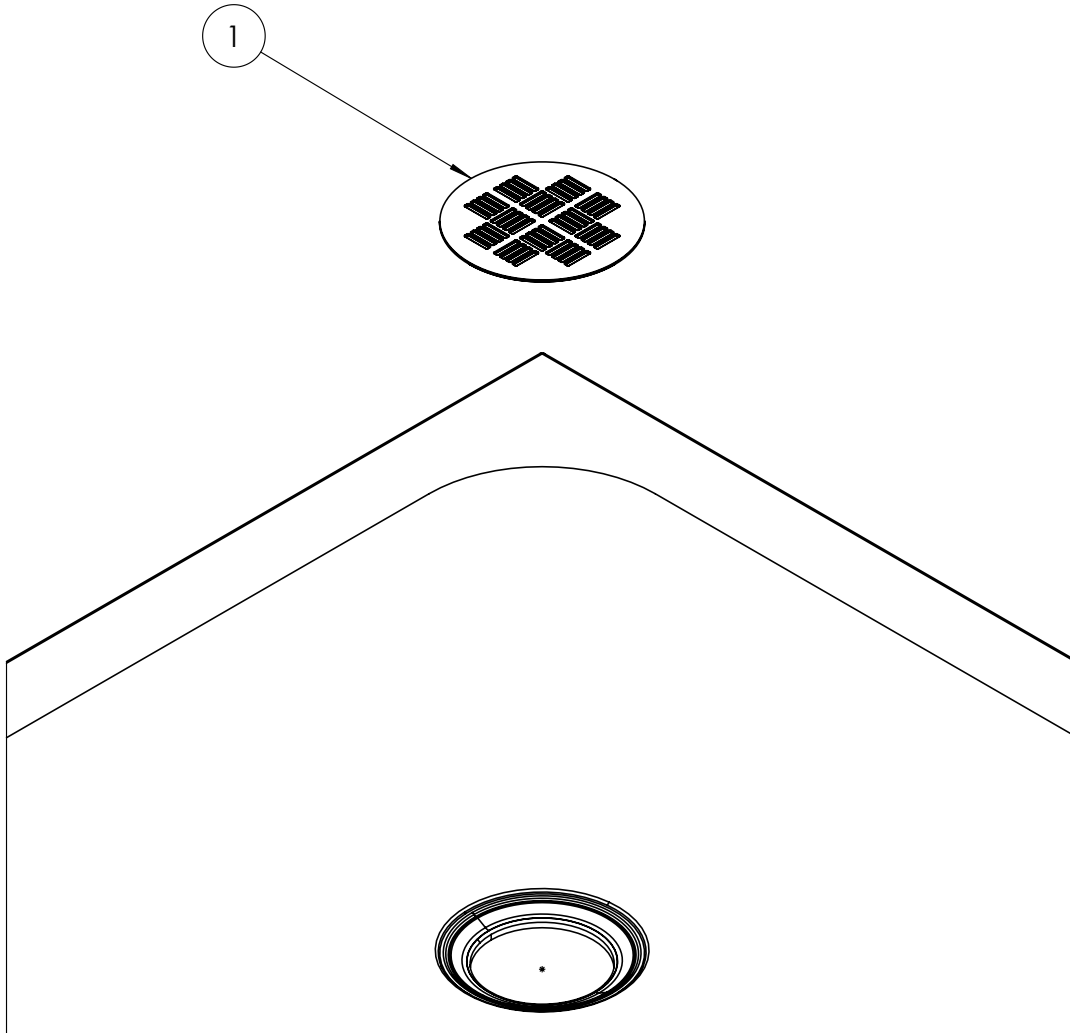

PRODUCT DATA SHEET

PRODUCT CODE

CRS900X900W

RANGE

25mm Creo

DESCRIPTION

Creo Square Shower Tray 900 x 900
25mm

WEBSITE LINK

[Click Here](#)

CATEGORY	Showering
WARRANTY DETAILS	Lifetime
COLOUR	Gloss White
FINISH APPLICATION	Gelcoat/Nanocoat
PRIMARY MATERIAL	Engineered Stone
INSTALL TYPE	Floor Mounted
PRODUCT WIDTH MM	900
PRODUCT HEIGHT MM	25
PRODUCT LENGTH MM	900
PRODUCT NET WEIGHT KG	22.4

STANDARDS	EN 14527:2016+A1:2018
WASTE INCLUDED	No
WASTE WATER FLOW RATE LPM	30
OUTER EDGE DIMENSION - TRAYS (MM)	60
WASTE LOCATION	Center
ANTI-SLIP CLASS	Class A DIN 51097
WASTE SHAPE	Circular
DRYING AREA	No
RISER KIT COMPATIBLE	Yes
RISER KIT INCLUDED	No
TRAY PLANE TOLERANCE (MM)	+2/-2 mm
TRAY WIDTH TOLERANCE MM	+5/0 mm
TRAY LENGTH TOLERANCE MM	+5/0 mm
TRAY HEIGHT TOLERANCE MM	+2/-2 mm
TRAY WASTE HOLE TOLERANCE MM	+1/-1 mm
WASTE HOLE DIAMETER (MM)	90
COLOUR CODE / REFERENCE	RAL 9016

TECHNICAL DIMENSIONS

Dimensions in mm unless otherwise specified.

Tolerances (per material type) apply.

SPARES LIST

Only the parts labelled are available as spares.

NUMBER	PART CODE	DESCRIPTION
1	CREOWASTEW	Creo Shower Waste Cover White
	MINERALPOLISH	Cast Mineral Marble Polishing Compound
	MINERALREPAIRKITWG	Cast Mineral Marble Repair Kit White Gloss
	MINERALTOUCHKITWG	Cast Mineral Marble Touch Up Kit White Gloss