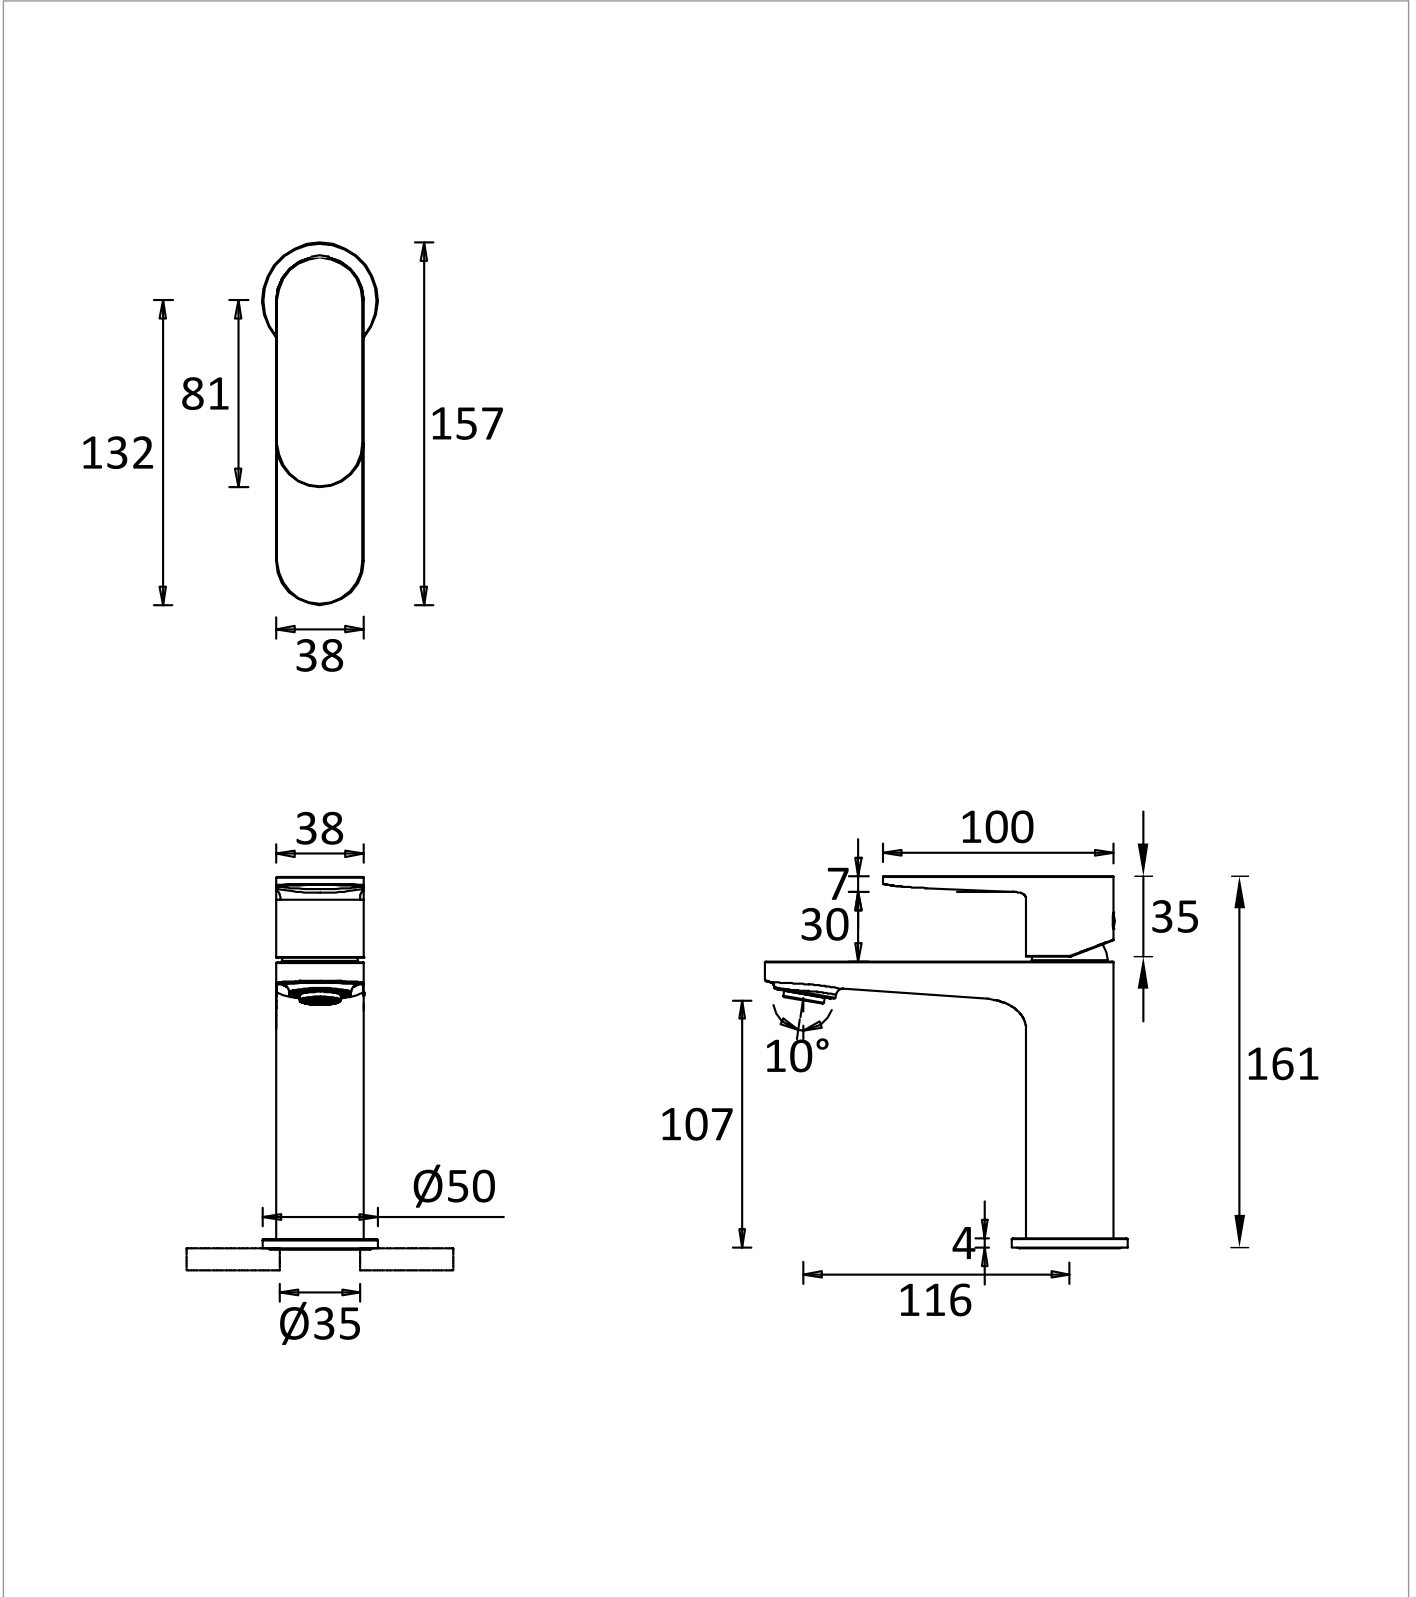

PRODUCT DATA SHEET

PRODUCT CODE

DR110DNF

RANGE

Drift

DESCRIPTION

Drift Basin Monobloc With Clicker Waste Brushed Brass

WEBSITE LINK

[Click Here](#)

CATEGORY	Brassware
WARRANTY DETAILS	15 Years
COLOUR	Brushed Brass
FINISH APPLICATION	PVD
PRIMARY MATERIAL	Brass
INSTALL TYPE	Deck Mounted
PRODUCT WIDTH MM	50
PRODUCT HEIGHT MM	161
PRODUCT LENGTH MM	160
PRODUCT DEPTH MM	157
PRODUCT NET WEIGHT KG	1.22
MINIMUM PRESSURE (BAR)	0.2
MAX WORKING PRESSURE (BAR)	5

STANDARDS	BS EN 817:2008
APPROVAL	WRAS - 2310141
HEADWORK	28mm Single lever ceramic cartridge
SPOUT PROJECTION	116
SWIVEL SPOUT	No
INLET CONNECTIONS THREAD	G1/2"
WASTE INCLUDED	Yes
ANTI-SCALD	No
ENERGY SAVING	No

TECHNICAL DIMENSIONS

Dimensions in mm unless otherwise specified.

Tolerances (per material type) apply.

SPARES LIST

Only the parts labelled are available as spares.

NUMBER	PART CODE	DESCRIPTION
1	CW1257	Base Plate DR110/112 Brushed Brass
	CW1252	Base Plate DR110/112 Chrome
	CW1349	DR110/112 Base Plate Matt Black
2	CW1251	Basin Aerator Drift & Fuse
3	CW1250	Basin Mono Cartridge Drift & Fuse
4	CW1254	Basin Mono Flexible Tails Drift & Fuse
5	CW1256	Cartridge Cover DR110/112 Brushed Brass
	CW1348	DR110/112 Cartridge Cover Matt Black
	CW1249	Cartridge Cover DR110/112 Chrome
6	CW1253	Clamping Set Basin Mono Drift & Fuse
7	60144-BB	Drift & Fuse Basin Click Clack Waste Slotted Brushed Brass
	60144-CP	Drift & Fuse Basin Click Clack Waste Slotted Chrome
	60144-MB	Drift & Fuse Basin Click Clack Waste Slotted Matt Black
8	CW1255	Handle DR110/112 Brushed Brass
	CW1248	Handle DR110/112 Chrome
	CW1258	Handle DR110/112 Matt Black