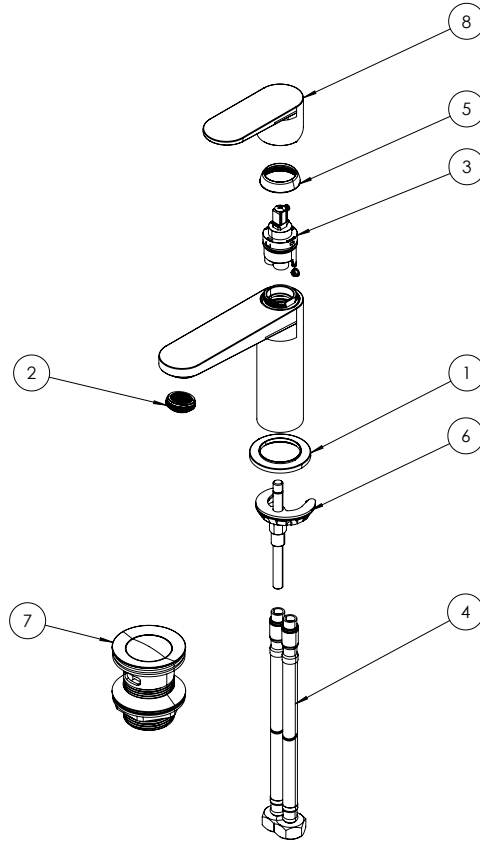

PRODUCT DATA SHEET

PRODUCT CODE

DR110DNF

RANGE

Drift

DESCRIPTION

Drift Basin Monobloc With Clicker Waste Brushed Brass

WEBSITE LINK

[Click Here](#)

CATEGORY	Brassware
WARRANTY DETAILS	15 Years
COLOUR	Brushed Brass
FINISH APPLICATION	PVD
PRIMARY MATERIAL	Brass
INSTALL TYPE	Deck Mounted
PRODUCT WIDTH MM	50
PRODUCT HEIGHT MM	161
PRODUCT LENGTH MM	160
PRODUCT DEPTH MM	157
PRODUCT NET WEIGHT KG	1.22
MINIMUM PRESSURE (BAR)	0.2
MAX WORKING PRESSURE (BAR)	5

STANDARDS	BS EN 817:2008
APPROVAL	WRAS - 2310141
HEADWORK	28mm Single lever ceramic cartridge
SPOUT PROJECTION	116
SWIVEL SPOUT	No
INLET CONNECTIONS THREAD	G1/2"
WASTE INCLUDED	Yes
ANTI-SCALD	No
ENERGY SAVING	No

TECHNICAL DIMENSIONS

Dimensions in mm unless otherwise specified.

Tolerances (per material type) apply.

SPARES LIST

Only the parts labelled are available as spares.

NUMBER	PART CODE	DESCRIPTION
1	CW1257	Base Plate DR110/112 Brushed Brass
	CW1252	Base Plate DR110/112 Chrome
	CW1349	DR110/112 Base Plate Matt Black
2	CW1251	Basin Aerator Drift & Fuse
3	CW1250	Basin Mono Cartridge Drift & Fuse
4	CW1254	Basin Mono Flexible Tails Drift & Fuse
5	CW1256	Cartridge Cover DR110/112 Brushed Brass
	CW1348	DR110/112 Cartridge Cover Matt Black
	CW1249	Cartridge Cover DR110/112 Chrome
6	CW1253	Clamping Set Basin Mono Drift & Fuse
7	60144-BB	Drift & Fuse Basin Click Clack Waste Slotted Brushed Brass
	60144-CP	Drift & Fuse Basin Click Clack Waste Slotted Chrome
	60144-MB	Drift & Fuse Basin Click Clack Waste Slotted Matt Black
8	CW1255	Handle DR110/112 Brushed Brass
	CW1248	Handle DR110/112 Chrome
	CW1258	Handle DR110/112 Matt Black