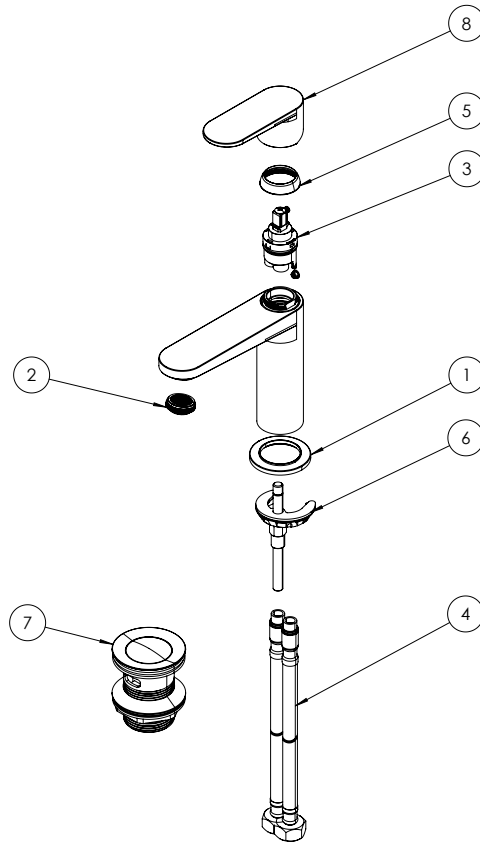

PRODUCT DATA SHEET

PRODUCT CODE

DR110DNM

RANGE

Drift

DESCRIPTION

Drift Basin Monobloc With Clicker Waste Matt Black

WEBSITE LINK

[Click Here](#)

CATEGORY	Brassware
WARRANTY DETAILS	15 Years
COLOUR	Matt Black
FINISH APPLICATION	Powder Coated
PRIMARY MATERIAL	Brass
INSTALL TYPE	Deck Mounted
PRODUCT WIDTH MM	50
PRODUCT HEIGHT MM	161
PRODUCT LENGTH MM	160
PRODUCT DEPTH MM	157
PRODUCT NET WEIGHT KG	1.22
MINIMUM PRESSURE (BAR)	0.2
MAX WORKING PRESSURE (BAR)	5

STANDARDS	BS EN 817:2008
APPROVAL	WRAS - 2310141
HEADWORK	28mm Single lever ceramic cartridge
SPOUT PROJECTION	116
SWIVEL SPOUT	No
INLET CONNECTIONS THREAD	G1/2"
WASTE INCLUDED	Yes
ANTI-SCALD	No
ENERGY SAVING	No

TECHNICAL DIMENSIONS

Dimensions in mm unless otherwise specified.

Tolerances (per material type) apply.

SPARES LIST

Only the parts labelled are available as spares.

NUMBER	PART CODE	DESCRIPTION
1	CW1257	Base Plate DR110/112 Brushed Brass
	CW1252	Base Plate DR110/112 Chrome
	CW1349	DR110/112 Base Plate Matt Black
2	CW1251	Basin Aerator Drift & Fuse
3	CW1250	Basin Mono Cartridge Drift & Fuse
4	CW1254	Basin Mono Flexible Tails Drift & Fuse
5	CW1256	Cartridge Cover DR110/112 Brushed Brass
	CW1348	DR110/112 Cartridge Cover Matt Black
	CW1249	Cartridge Cover DR110/112 Chrome
6	CW1253	Clamping Set Basin Mono Drift & Fuse
7	60144-BB	Drift & Fuse Basin Click Clack Waste Slotted Brushed Brass
	60144-CP	Drift & Fuse Basin Click Clack Waste Slotted Chrome
	60144-MB	Drift & Fuse Basin Click Clack Waste Slotted Matt Black
8	CW1255	Handle DR110/112 Brushed Brass
	CW1248	Handle DR110/112 Chrome
	CW1258	Handle DR110/112 Matt Black