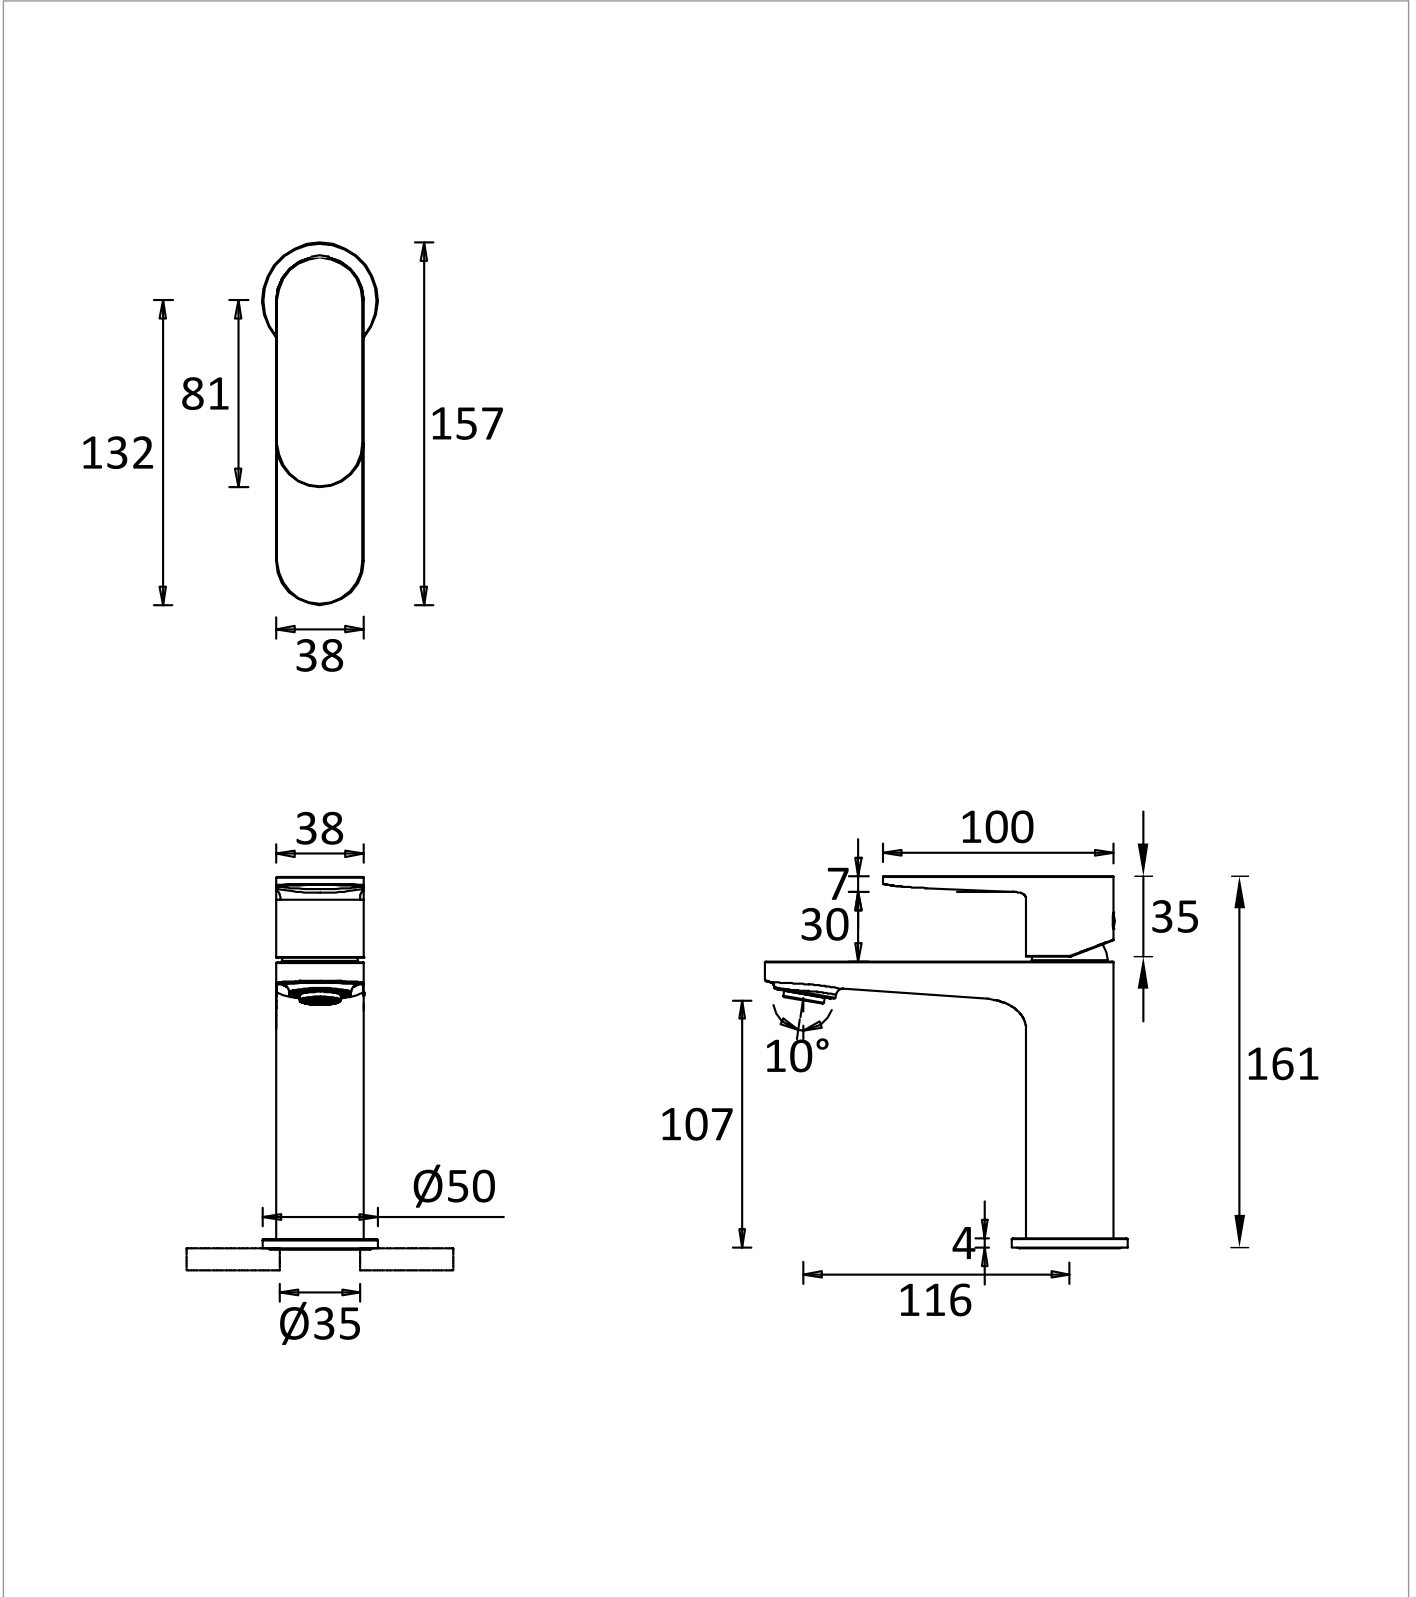

PRODUCT DATA SHEET

PRODUCT CODE

DR110DNM

RANGE

Drift

DESCRIPTION

Drift Basin Monobloc With Clicker Waste Matt Black

WEBSITE LINK

[Click Here](#)

CATEGORY	Brassware
WARRANTY DETAILS	15 Years
COLOUR	Matt Black
FINISH APPLICATION	Powder Coated
PRIMARY MATERIAL	Brass
INSTALL TYPE	Deck Mounted
PRODUCT WIDTH MM	50
PRODUCT HEIGHT MM	161
PRODUCT LENGTH MM	160
PRODUCT DEPTH MM	157
PRODUCT NET WEIGHT KG	1.22
MINIMUM PRESSURE (BAR)	0.2
MAX WORKING PRESSURE (BAR)	5

STANDARDS	BS EN 817:2008
APPROVAL	WRAS - 2310141
HEADWORK	28mm Single lever ceramic cartridge
SPOUT PROJECTION	116
SWIVEL SPOUT	No
INLET CONNECTIONS THREAD	G1/2"
WASTE INCLUDED	Yes
ANTI-SCALD	No
ENERGY SAVING	No

TECHNICAL DIMENSIONS

Dimensions in mm unless otherwise specified.

Tolerances (per material type) apply.

SPARES LIST

Only the parts labelled are available as spares.

NUMBER	PART CODE	DESCRIPTION
1	CW1257	Base Plate DR110/112 Brushed Brass
	CW1252	Base Plate DR110/112 Chrome
	CW1349	DR110/112 Base Plate Matt Black
2	CW1251	Basin Aerator Drift & Fuse
3	CW1250	Basin Mono Cartridge Drift & Fuse
4	CW1254	Basin Mono Flexible Tails Drift & Fuse
5	CW1256	Cartridge Cover DR110/112 Brushed Brass
	CW1348	DR110/112 Cartridge Cover Matt Black
	CW1249	Cartridge Cover DR110/112 Chrome
6	CW1253	Clamping Set Basin Mono Drift & Fuse
7	60144-BB	Drift & Fuse Basin Click Clack Waste Slotted Brushed Brass
	60144-CP	Drift & Fuse Basin Click Clack Waste Slotted Chrome
	60144-MB	Drift & Fuse Basin Click Clack Waste Slotted Matt Black
8	CW1255	Handle DR110/112 Brushed Brass
	CW1248	Handle DR110/112 Chrome
	CW1258	Handle DR110/112 Matt Black