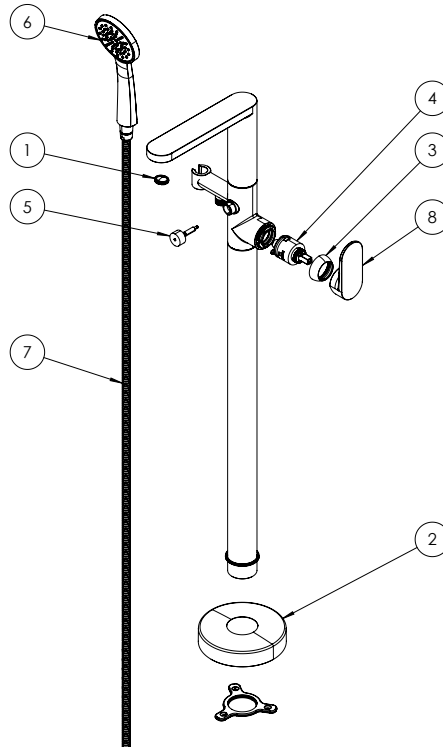

## WEBSITE LINK

[Click Here](#)

CATEGORY	Brassware
WARRANTY DETAILS	15 Years
COLOUR	Brushed Brass
FINISH APPLICATION	PVD
PRIMARY MATERIAL	Brass
INSTALL TYPE	Floor Mounted
PRODUCT WIDTH MM	240
PRODUCT HEIGHT MM	1028
PRODUCT LENGTH MM	300
PRODUCT NET WEIGHT KG	5.62
MINIMUM PRESSURE (BAR)	2
MAX WORKING PRESSURE (BAR)	5

STANDARDS	BS EN 817:2008
NUMBER OF OUTLETS	2
HEADWORK	3/4" Quarter turn ceramic cartridge
SPOUT PROJECTION	195
INLET CONNECTIONS THREAD	G3/4"
FLOW REGULATOR	Slim Honeycomb
WASTE INCLUDED	No
ANTI-SCALD	No
ENERGY SAVING	No

## TECHNICAL DIMENSIONS

Dimensions in mm unless otherwise specified.

Tolerances (per material type) apply.

## SPARES LIST

Only the parts labelled are available as spares.

NUMBER	PART CODE	DESCRIPTION
1	CW1304	416 Aerator Drift & Fuse
2	CW1310	416 Base Plate Brushed Brass Drift & Fuse
	CW1306	416 Base Plate Chrome Drift & Chrome
	CW1313	416 Base Plate Matt Black Drift & Fuse
3	CW1308	416 Cartridge Cover Brushed Brass Drift & Hose
	CW1302	416 Cartridge Cover Chrome Drift & Fuse
	CW1311	416 Cartridge Cover Matt Black Drift & Fuse
4	CW1303	416 Cartridge Drift & Fuse
5	CW1309	416 Diverter Brushed Brass Drift & Fuse
	CW1305	416 Diverter Chrome Drift & Chrome
	CW1312	416 Diverter Matt Black Drift & Fuse
6	CW1294	416/422 Handset Brushed Brass Drift & Fuse
	CW1290	416/422 Handset Chrome Drift & Fuse
	CW1298	416/422 Handset Matt Black Drift & Fuse
7	CW1296	416/422 Shower Hose Brushed Brass Drift & Fuse
	CW1292	416/422 Shower Hose Chrome Drift & Fuse
	CW1300	416/422 Shower Hose Matt Black Drift & Fuse
8	CW1307	DR416 Handle Brushed Brass
	CW1301	DR416 Handle Chrome
	CW1350	DR416 Handle Matt Black