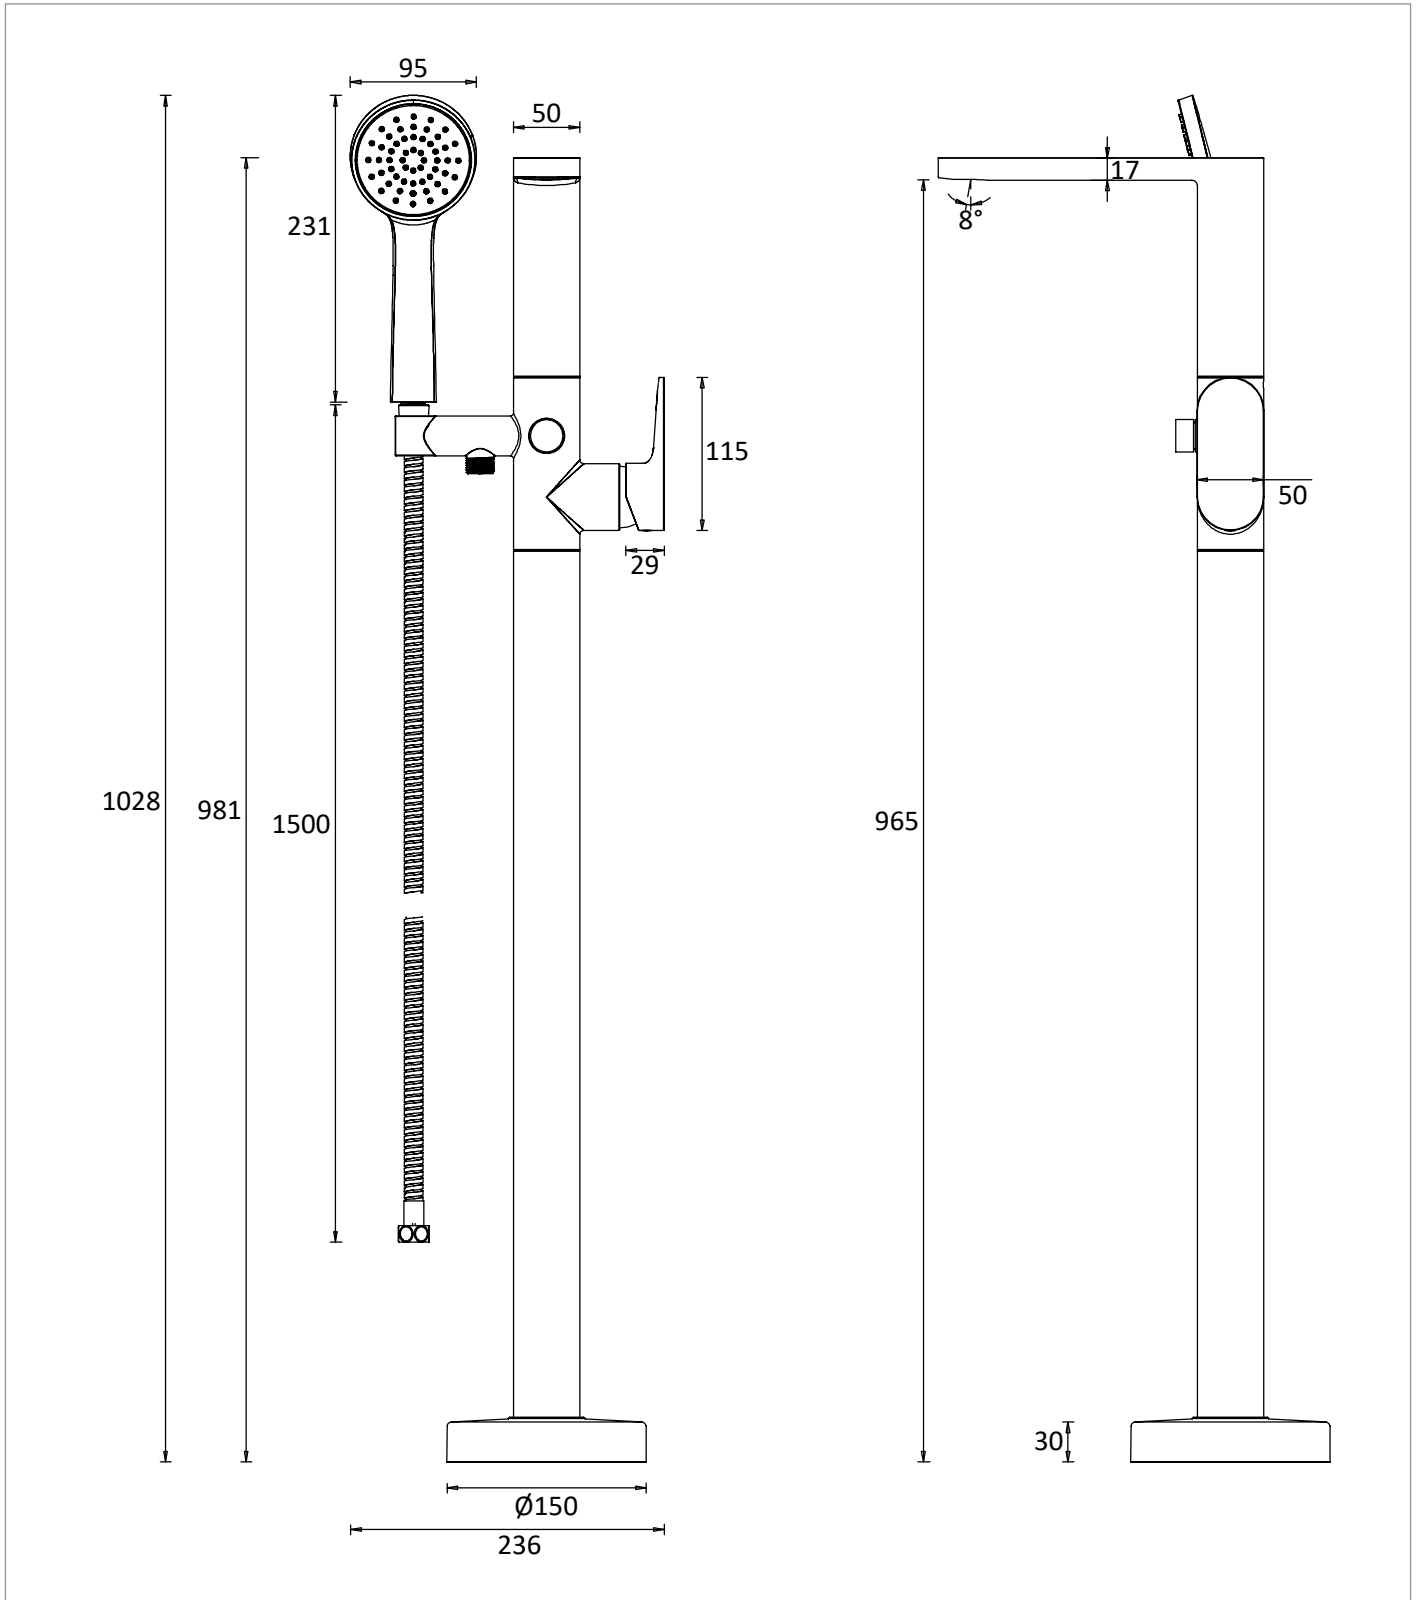

## DESCRIPTION

Drift Bath Shower Mixer Floor Standing  
Brushed Brass

## WEBSITE LINK

[Click Here](#)

CATEGORY	Brassware
WARRANTY DETAILS	15 Years
COLOUR	Brushed Brass
FINISH APPLICATION	PVD
PRIMARY MATERIAL	Brass
INSTALL TYPE	Floor Mounted
PRODUCT WIDTH MM	240
PRODUCT HEIGHT MM	1028
PRODUCT LENGTH MM	300
PRODUCT NET WEIGHT KG	5.62
MINIMUM PRESSURE (BAR)	2
MAX WORKING PRESSURE (BAR)	5

STANDARDS	BS EN 817:2008
NUMBER OF OUTLETS	2
HEADWORK	3/4" Quarter turn ceramic cartridge
SPOUT PROJECTION	195
INLET CONNECTIONS THREAD	G3/4"
FLOW REGULATOR	Slim Honeycomb
WASTE INCLUDED	No
ANTI-SCALD	No
ENERGY SAVING	No

## TECHNICAL DIMENSIONS

Dimensions in mm unless otherwise specified.

Tolerances (per material type) apply.