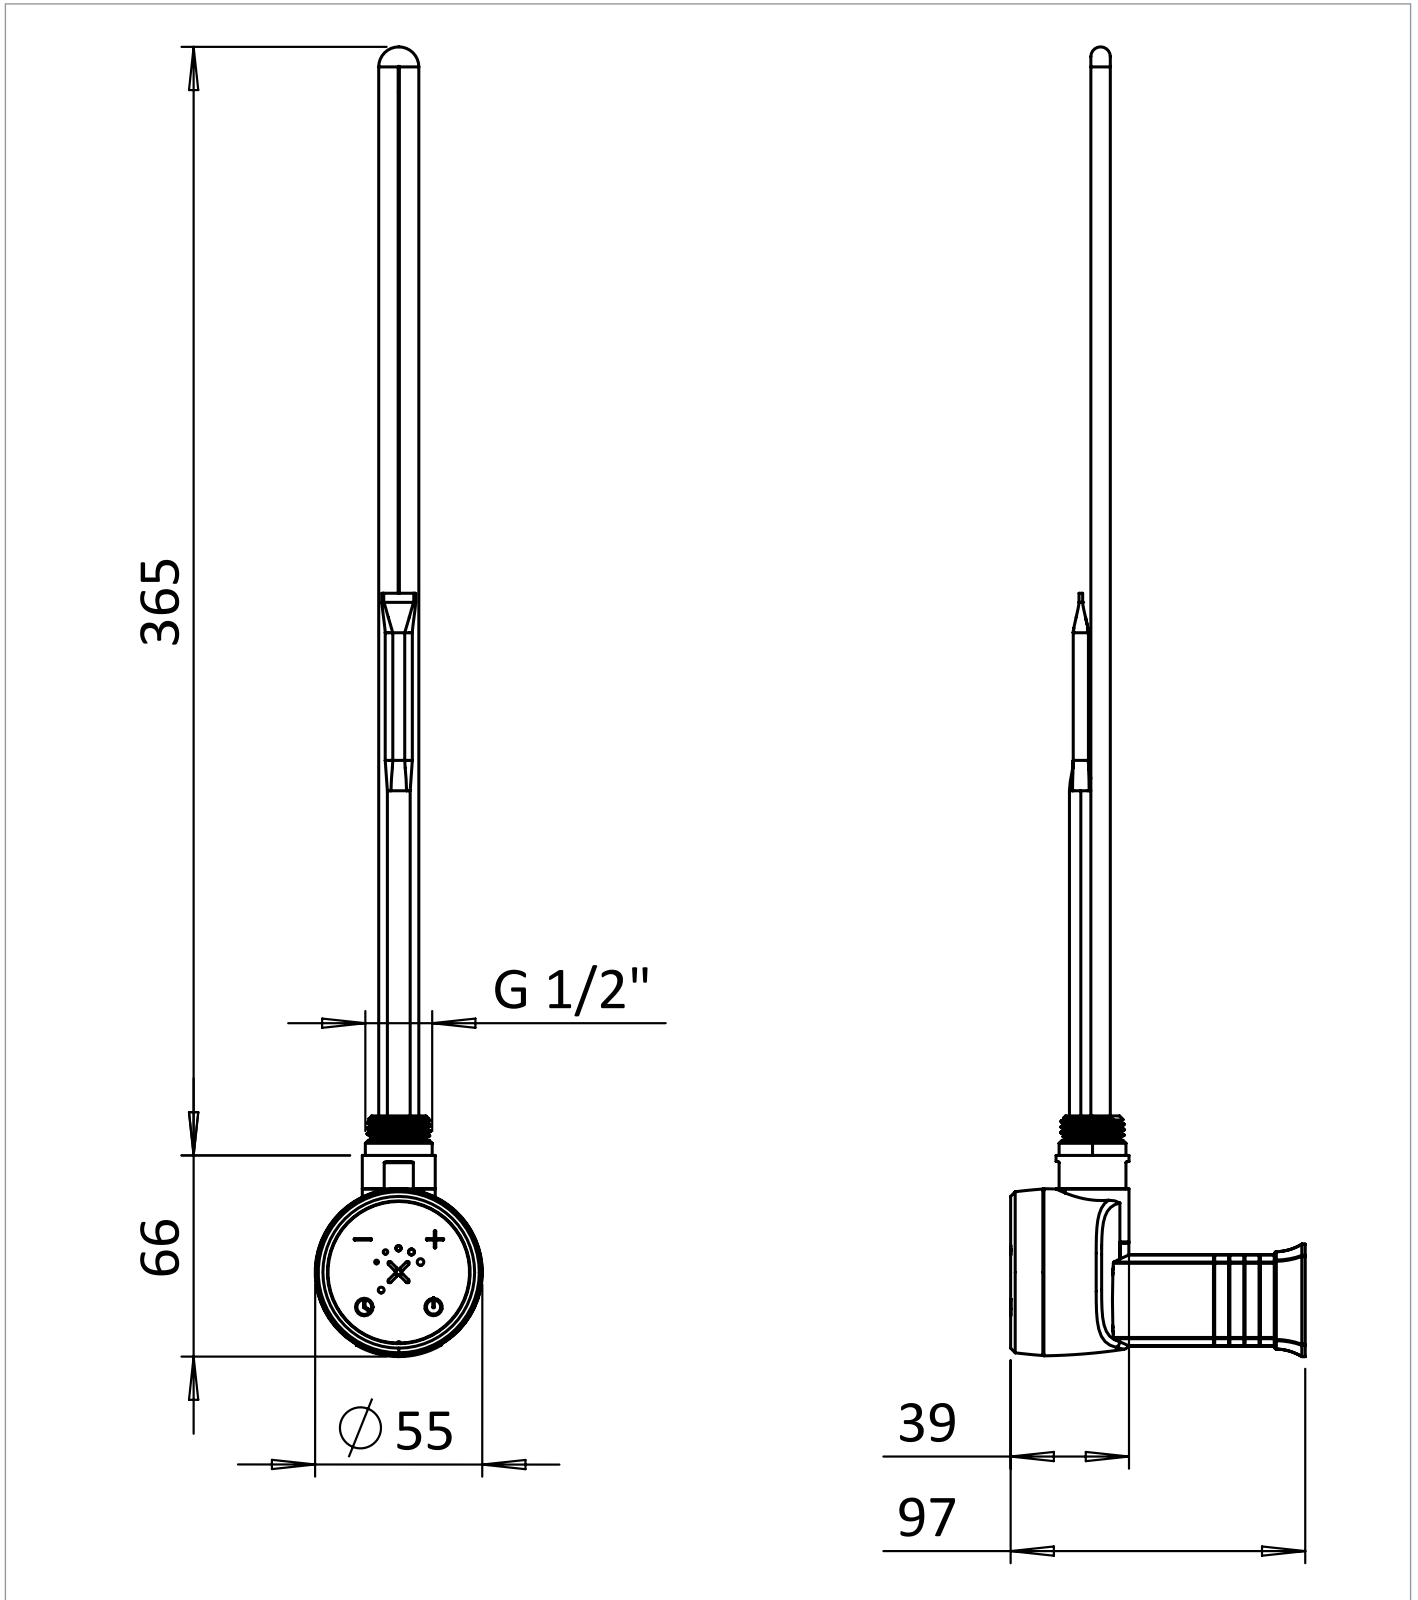

PRODUCT DATA SHEET

PRODUCT CODE

ELE600BZ

RANGE

Element

DESCRIPTION

Element 600W Bronze Effect

WEBSITE LINK

[Click Here](#)

CATEGORY	Heating
WARRANTY DETAILS	2 Years
COLOUR	Brushed Bronze
FINISH APPLICATION	Lacquered
PRIMARY MATERIAL	ABS
INSTALL TYPE	Wall Mounted
PRODUCT WIDTH MM	55
PRODUCT HEIGHT MM	66
PRODUCT LENGTH MM	431
PRODUCT DEPTH MM	39
PRODUCT NET WEIGHT KG	0.31

STANDARDS	BS EN 60335-1:2012
INLET CONNECTIONS THREAD HEATING	1/2" BSP
OUTPUT (WATTS)	600
TEMPERATURE RANGE	82
CUT OUT TEMPERATURE	65
IP RATING HEATING	Class 1 IPx5
FULLY FILLED WEIGHT KG	0.31

TECHNICAL DIMENSIONS

Dimensions in mm unless otherwise specified.

Tolerances (per material type) apply.

SPARES LIST

Only the parts labelled are available as spares.

NO SPARES AVAILABLE