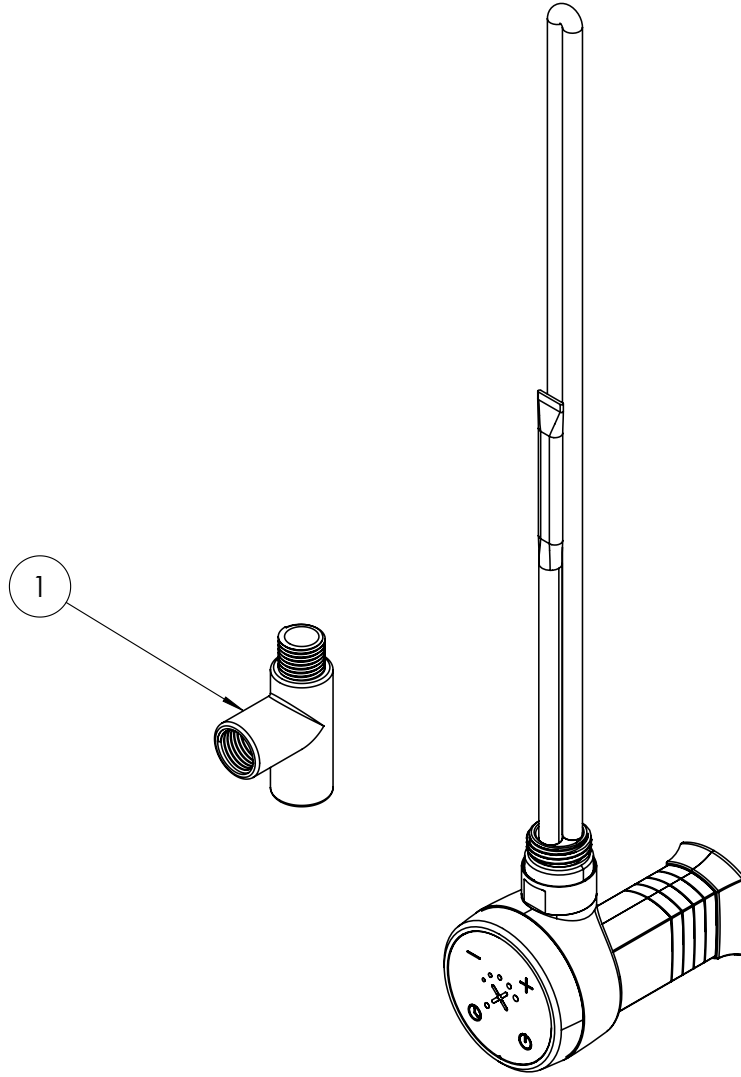

STANDARDS	BS EN 60335-1:2012
INLET CONNECTIONS THREAD HEATING	1/2" BSP
OUTPUT (WATTS)	600
TEMPERATURE RANGE	82
CUT OUT TEMPERATURE	65
IP RATING HEATING	Class 1 IPx5
FULLY FILLED WEIGHT KG	0.31
COLOUR CODE / REFERENCE	RAL9005

TECHNICAL DIMENSIONS

Dimensions in mm unless otherwise specified.

Tolerances (per material type) apply.

SPARES LIST

Only the parts labelled are available as spares.

NUMBER	PART CODE	DESCRIPTION
1	WRT1C2916	Element T Piece Matt White
	WRT1C29M5	Element T Piece Matt Black
	WRT1C2BRA	Element T Piece Brushed Brass