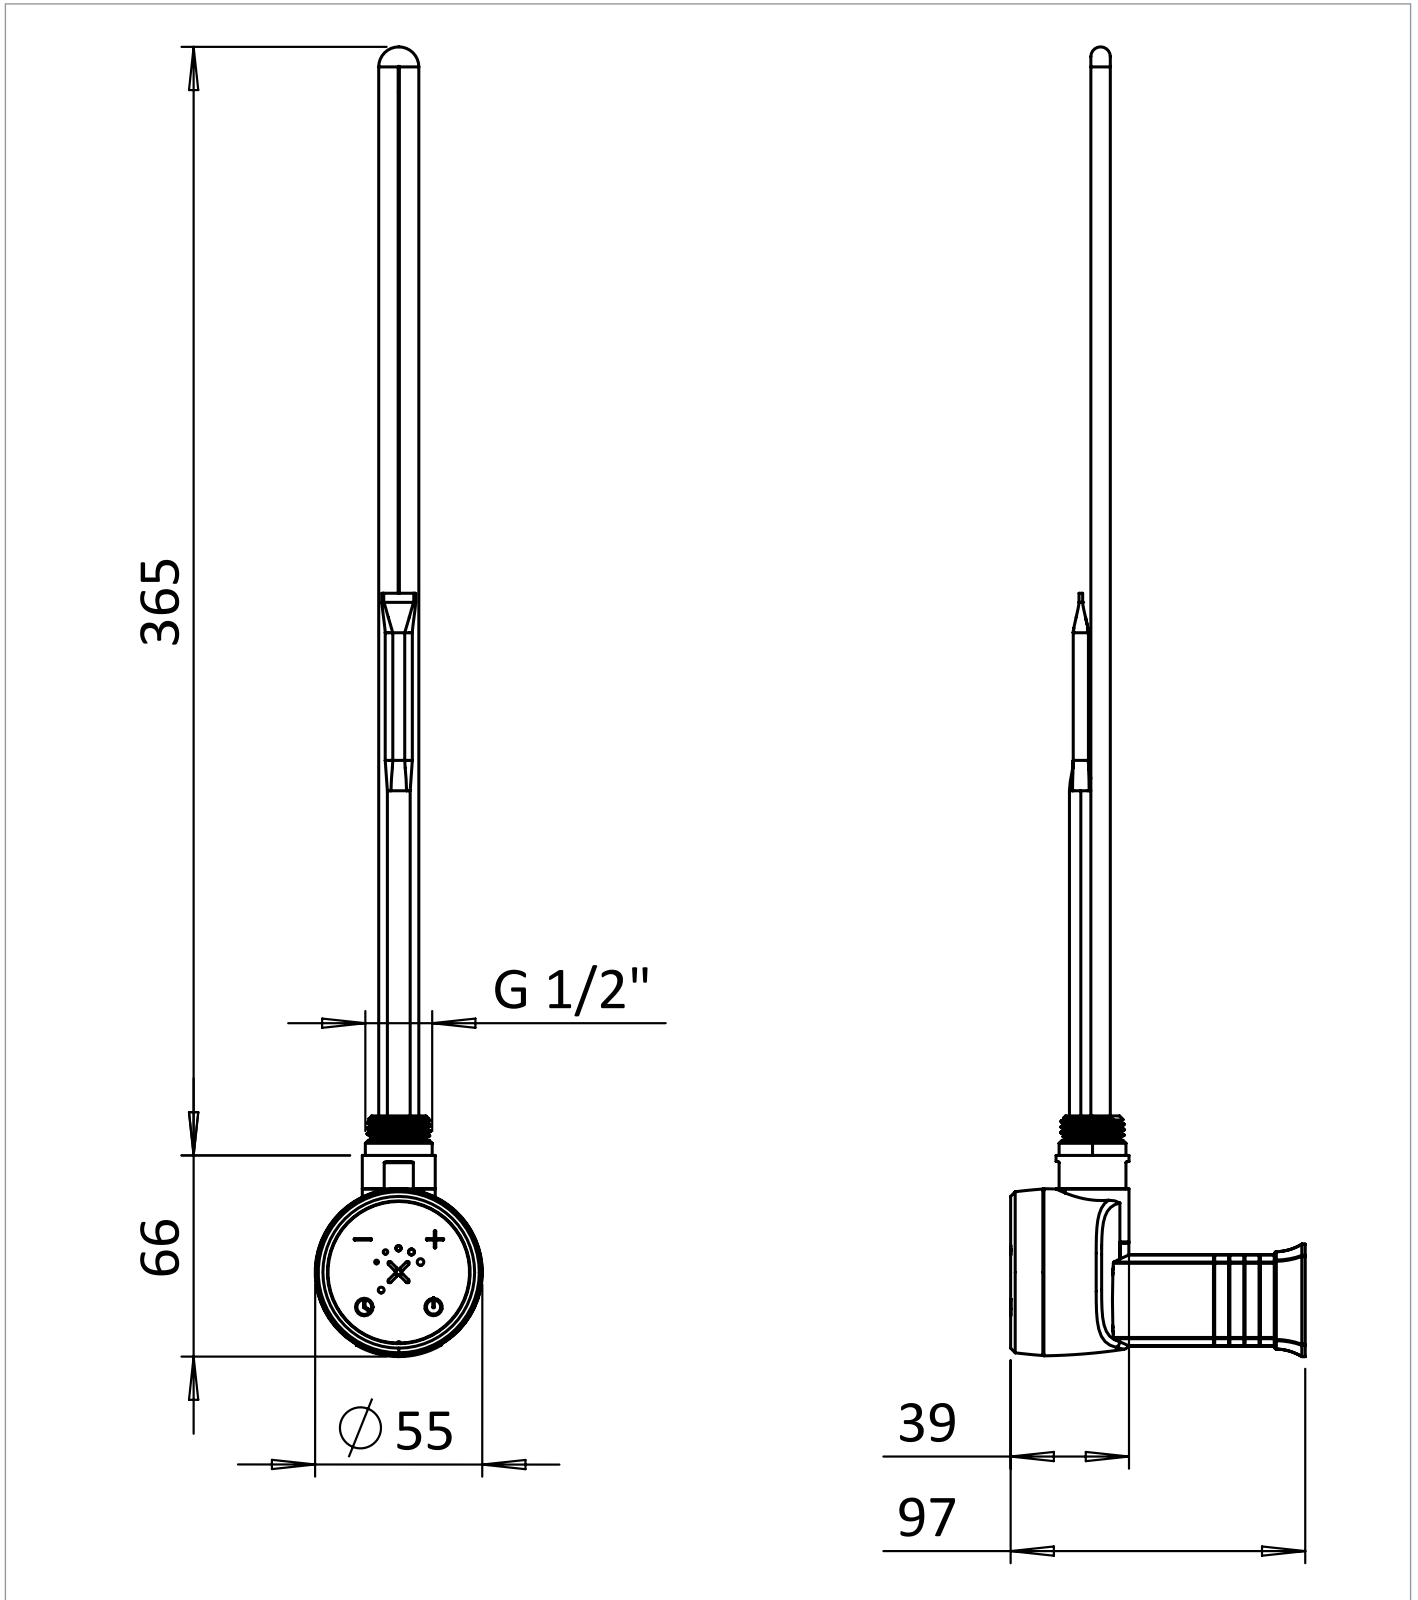

PRODUCT DATA SHEET

PRODUCT CODE

ELE600MB

RANGE

Element

DESCRIPTION

Element 600W Matt Black

WEBSITE LINK

[Click Here](#)

CATEGORY	Heating
WARRANTY DETAILS	2 Years
COLOUR	Matt Black
FINISH APPLICATION	Lacquered
PRIMARY MATERIAL	ABS
INSTALL TYPE	Wall Mounted
PRODUCT WIDTH MM	55
PRODUCT HEIGHT MM	66
PRODUCT LENGTH MM	431
PRODUCT DEPTH MM	39
PRODUCT NET WEIGHT KG	0.31

STANDARDS	BS EN 60335-1:2012
INLET CONNECTIONS THREAD HEATING	1/2" BSP
OUTPUT (WATTS)	600
TEMPERATURE RANGE	82
CUT OUT TEMPERATURE	65
IP RATING HEATING	Class 1 IPx5
FULLY FILLED WEIGHT KG	0.31
COLOUR CODE / REFERENCE	RAL9005

TECHNICAL DIMENSIONS

Dimensions in mm unless otherwise specified.

Tolerances (per material type) apply.

SPARES LIST

Only the parts labelled are available as spares.

NUMBER	PART CODE	DESCRIPTION
1	WRT1C2916	Element T Piece Matt White
	WRT1C29M5	Element T Piece Matt Black
	WRT1C2BRA	Element T Piece Brushed Brass