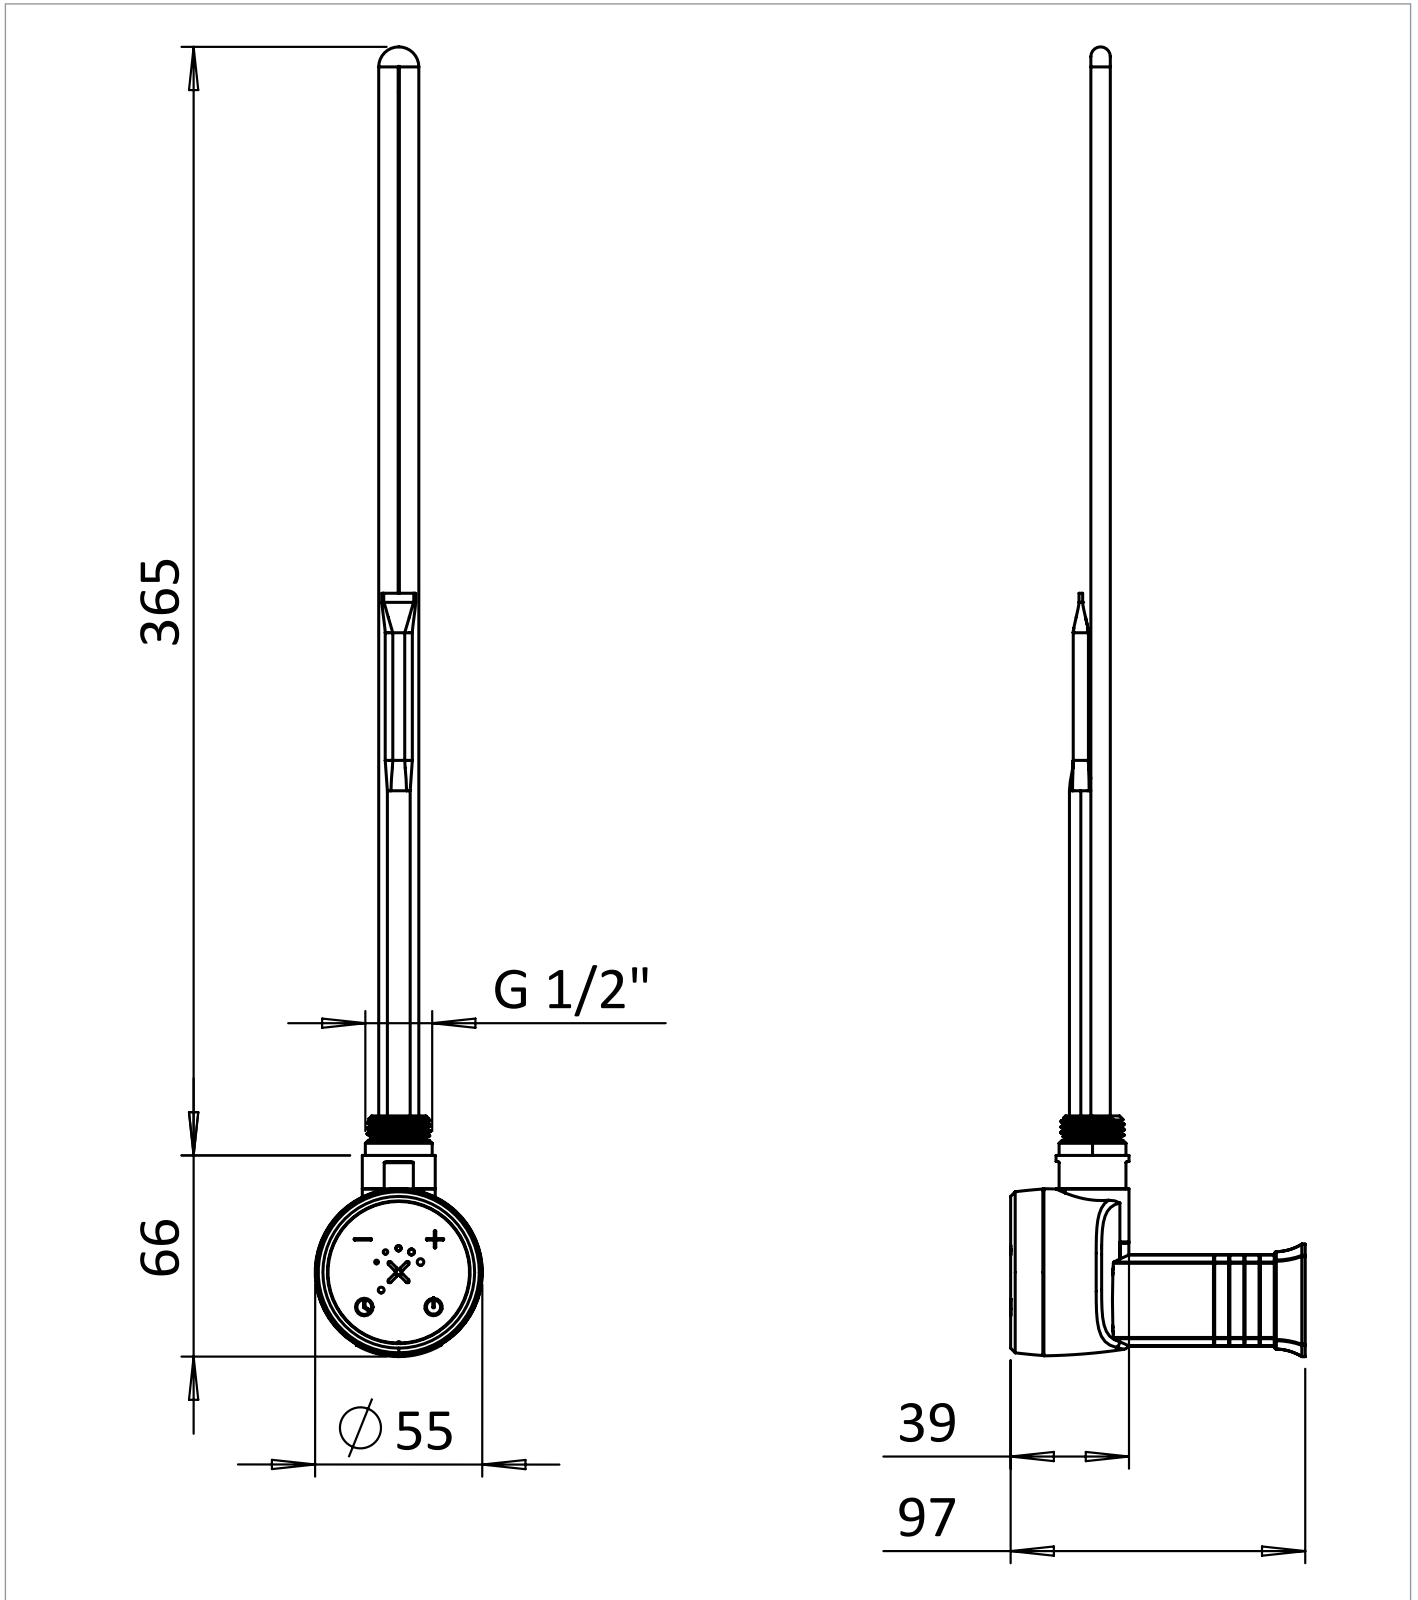

## DESCRIPTION

Element 600W Matt White

## WEBSITE LINK

[Click Here](#)

CATEGORY	Heating
WARRANTY DETAILS	2 Years
COLOUR	Matt White
FINISH APPLICATION	Lacquered
PRIMARY MATERIAL	ABS
INSTALL TYPE	Wall Mounted
PRODUCT WIDTH MM	55
PRODUCT HEIGHT MM	66
PRODUCT LENGTH MM	431
PRODUCT DEPTH MM	39
PRODUCT NET WEIGHT KG	0.31

STANDARDS	BS EN 60335-1:2012
INLET CONNECTIONS THREAD HEATING	1/2" BSP
OUTPUT (WATTS)	600
TEMPERATURE RANGE	82
CUT OUT TEMPERATURE	65
IP RATING HEATING	Class 1 IPx5
FULLY FILLED WEIGHT KG	0.31
COLOUR CODE / REFERENCE	RAL9016

## TECHNICAL DIMENSIONS

Dimensions in mm unless otherwise specified.

Tolerances (per material type) apply.