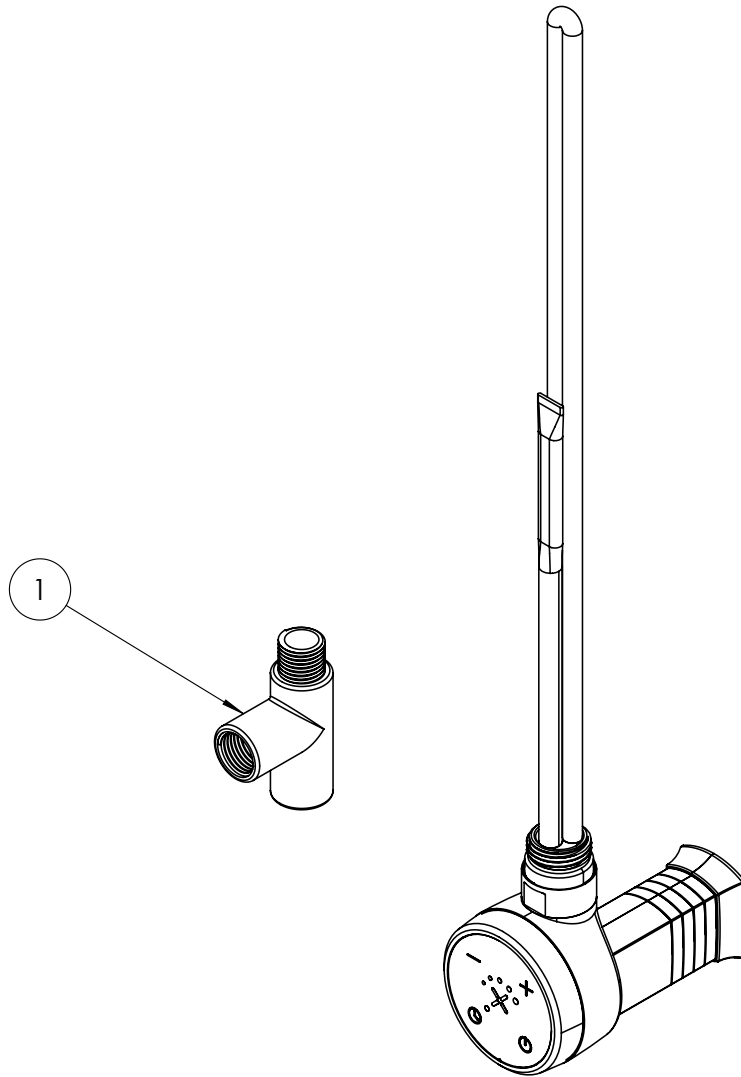

STANDARDS	BS EN 60335-1:2012
INLET CONNECTIONS THREAD HEATING	1/2" BSP
OUTPUT (WATTS)	600
TEMPERATURE RANGE	82
CUT OUT TEMPERATURE	65
IP RATING HEATING	Class 1 IPx5
FULLY FILLED WEIGHT KG	0.31
COLOUR CODE / REFERENCE	RAL9016

## TECHNICAL DIMENSIONS

Dimensions in mm unless otherwise specified.

Tolerances (per material type) apply.

## SPARES LIST

Only the parts labelled are available as spares.

NUMBER	PART CODE	DESCRIPTION
1	WRT1C2916	Element T Piece Matt White
	WRT1C29M5	Element T Piece Matt Black
	WRT1C2BRA	Element T Piece Brushed Brass