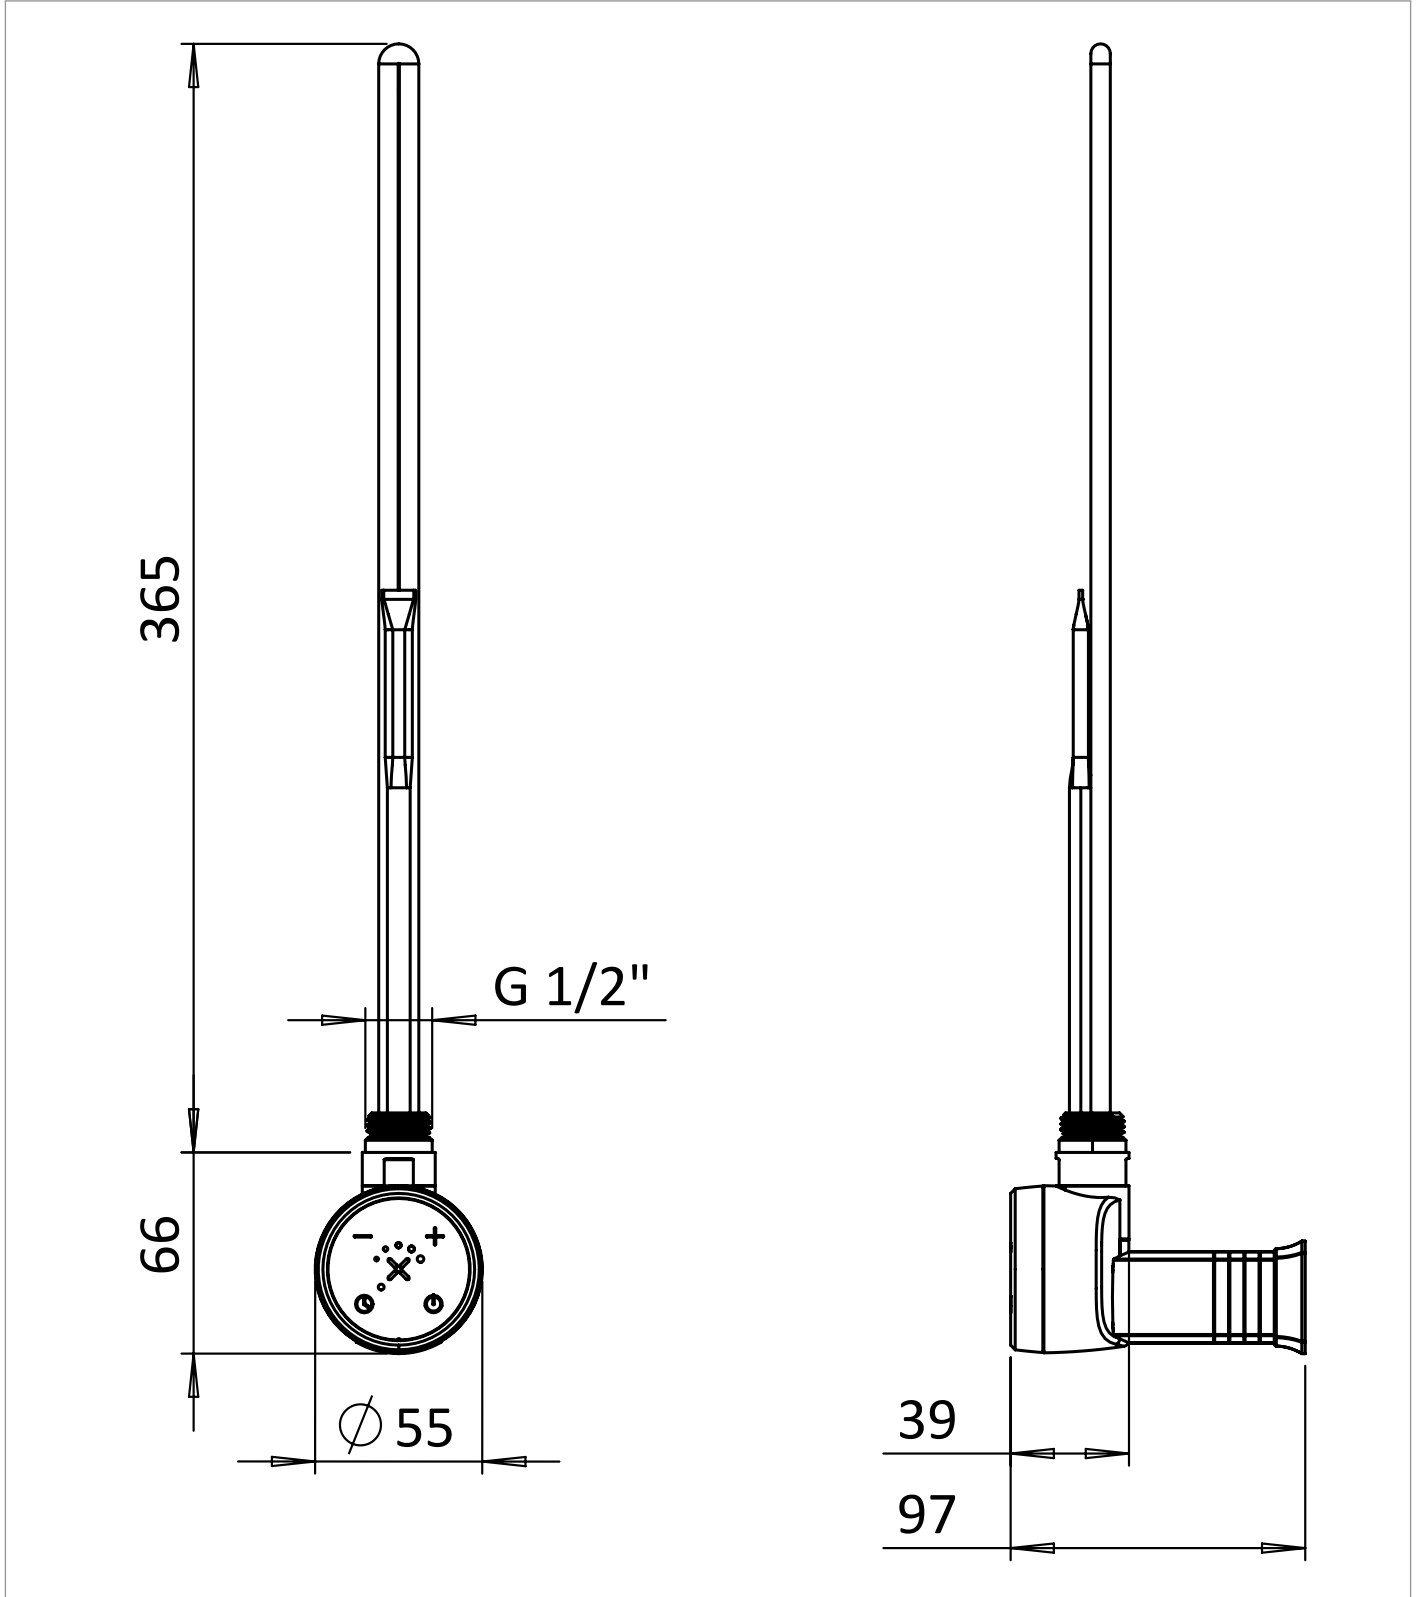

PRODUCT DATA SHEET

PRODUCT CODE

ELE600MW

RANGE

Element

DESCRIPTION

Element 600W Matt White

WEBSITE LINK

[Click Here](#)

| | |
|-----------------------|--------------|
| CATEGORY | Heating |
| WARRANTY DETAILS | 2 Years |
| COLOUR | Matt White |
| FINISH APPLICATION | Lacquered |
| PRIMARY MATERIAL | ABS |
| INSTALL TYPE | Wall Mounted |
| PRODUCT WIDTH MM | 55 |
| PRODUCT HEIGHT MM | 66 |
| PRODUCT LENGTH MM | 431 |
| PRODUCT DEPTH MM | 39 |
| PRODUCT NET WEIGHT KG | 0.31 |

| | |
|----------------------------------|--------------------|
| STANDARDS | BS EN 60335-1:2012 |
| INLET CONNECTIONS THREAD HEATING | 1/2" BSP |
| OUTPUT (WATTS) | 600 |
| TEMPERATURE RANGE | 82 |
| CUT OUT TEMPERATURE | 65 |
| IP RATING HEATING | Class 1 IPx5 |
| FULLY FILLED WEIGHT KG | 0.31 |
| COLOUR CODE / REFERENCE | RAL9016 |

TECHNICAL DIMENSIONS

Dimensions in mm unless otherwise specified.

Tolerances (per material type) apply.

SPARES LIST

Only the parts labelled are available as spares.

| NUMBER | PART CODE | DESCRIPTION |
|--------|-----------|-------------------------------|
| 1 | WRT1C2916 | Element T Piece Matt White |
| | WRT1C29M5 | Element T Piece Matt Black |
| | WRT1C2BRA | Element T Piece Brushed Brass |