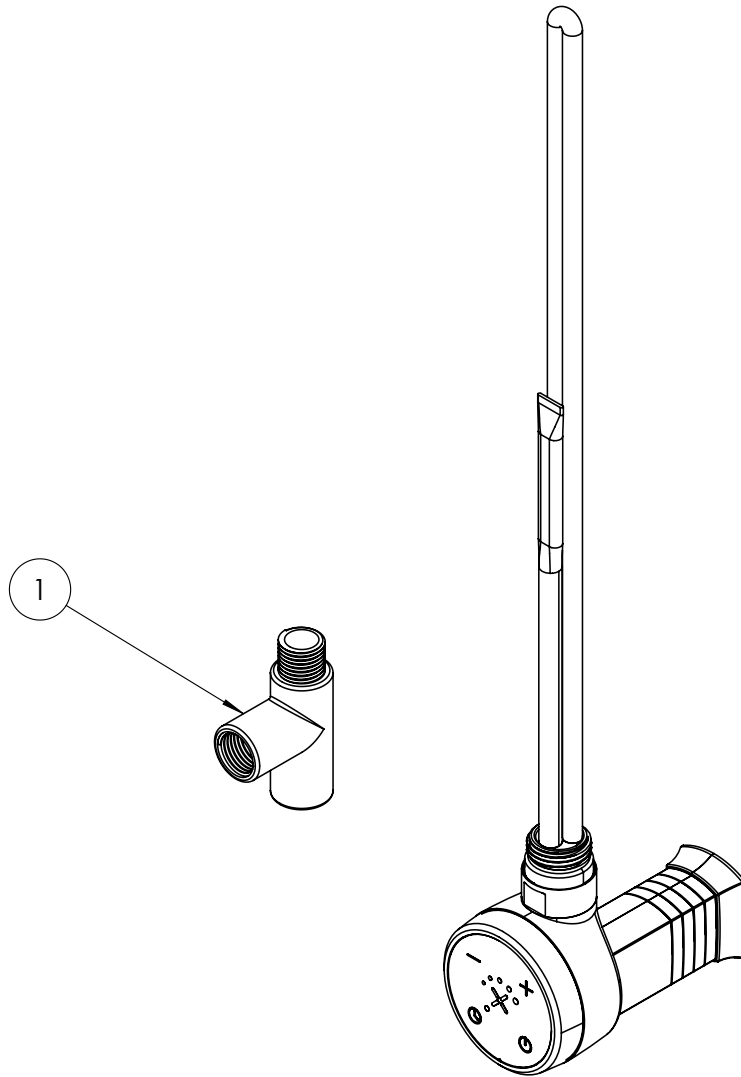

| | |
|----------------------------------|--------------------|
| STANDARDS | BS EN 60335-1:2012 |
| INLET CONNECTIONS THREAD HEATING | 1/2" BSP |
| OUTPUT (WATTS) | 600 |
| TEMPERATURE RANGE | 82 |
| CUT OUT TEMPERATURE | 65 |
| IP RATING HEATING | Class 1 IPx5 |
| FULLY FILLED WEIGHT KG | 0.31 |
| COLOUR CODE / REFERENCE | RAL9016 |

TECHNICAL DIMENSIONS

Dimensions in mm unless otherwise specified.

Tolerances (per material type) apply.

SPARES LIST

Only the parts labelled are available as spares.

| NUMBER | PART CODE | DESCRIPTION |
|--------|-----------|-------------------------------|
| 1 | WRT1C2916 | Element T Piece Matt White |
| | WRT1C29M5 | Element T Piece Matt Black |
| | WRT1C2BRA | Element T Piece Brushed Brass |