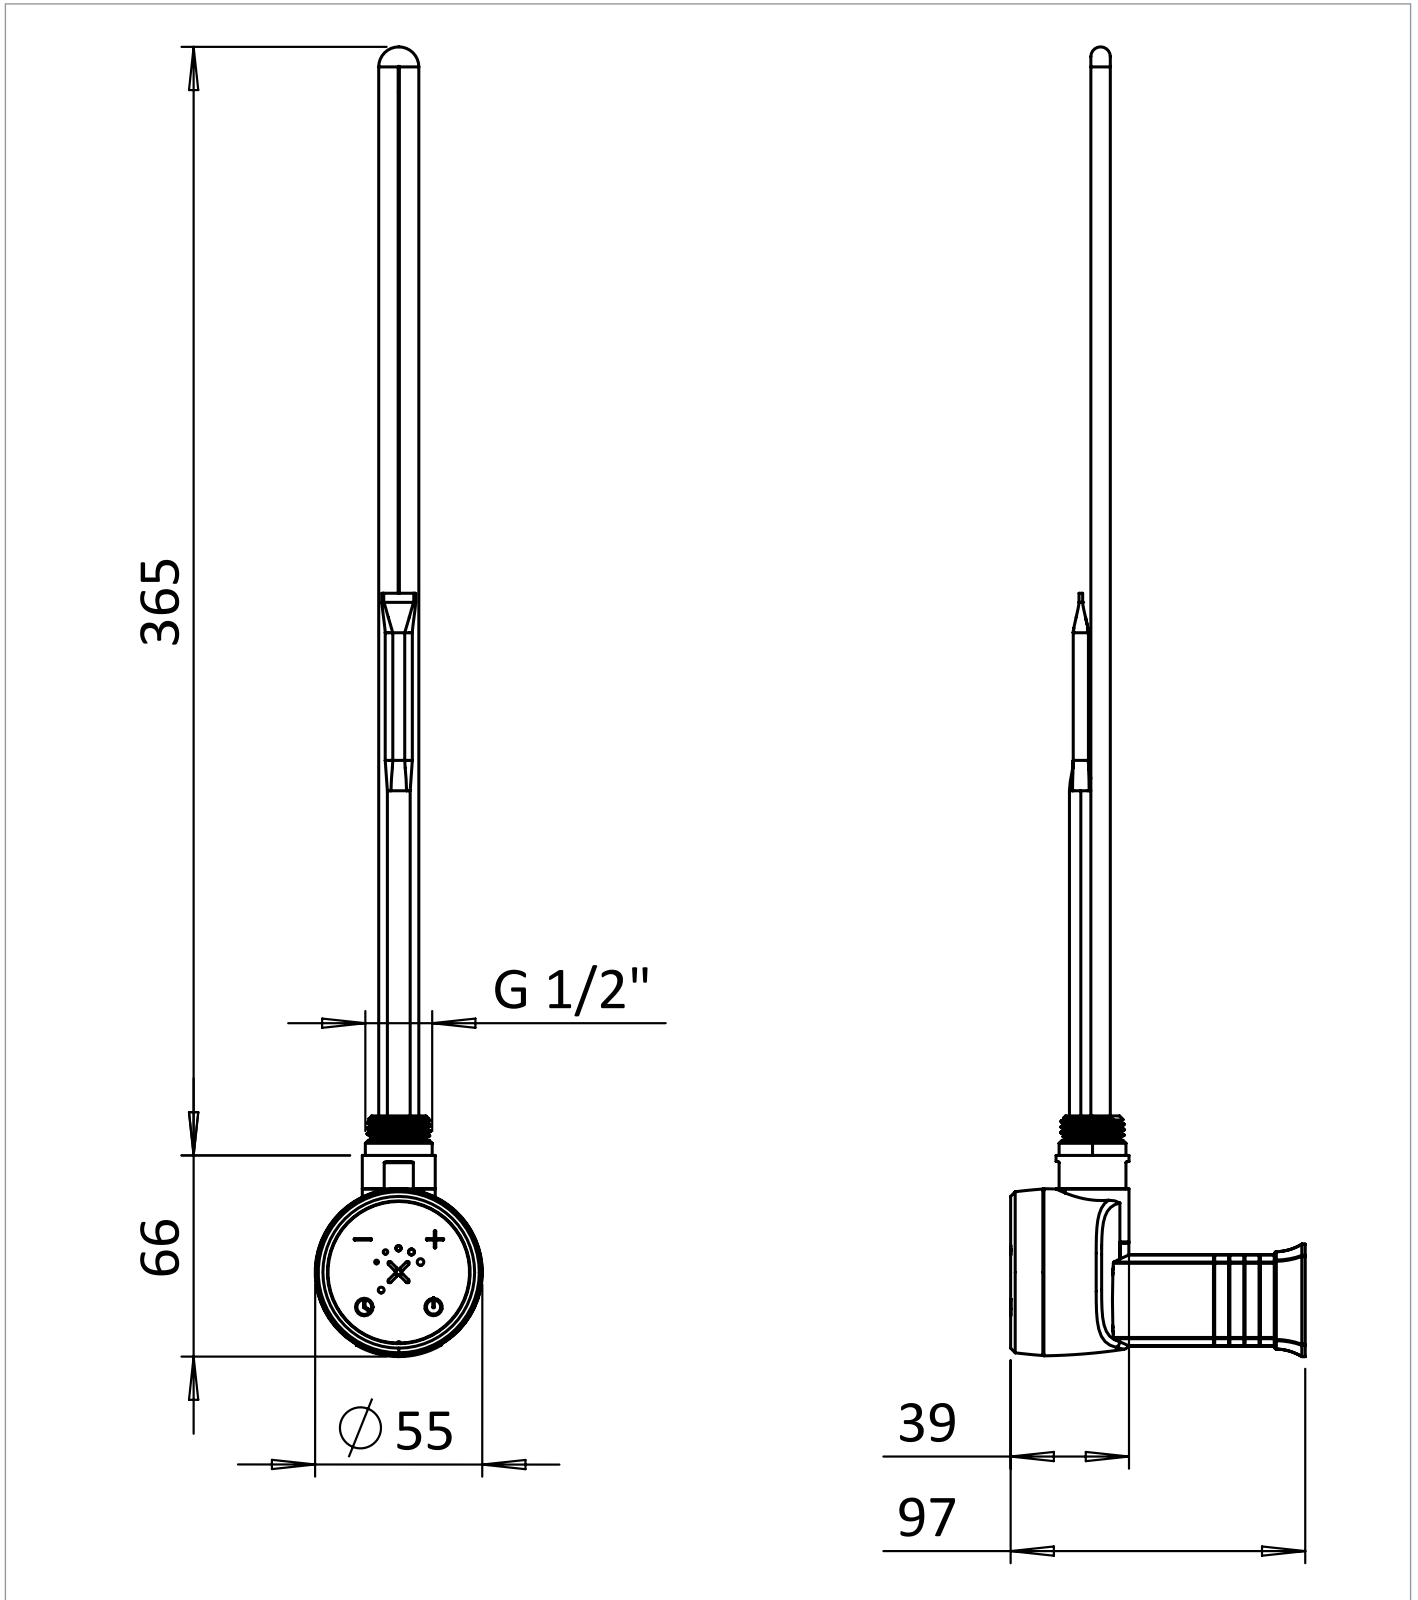

## DESCRIPTION

Element 600W Slate Effect

## WEBSITE LINK

[Click Here](#)

CATEGORY	Heating
WARRANTY DETAILS	2 Years
COLOUR	Slate
FINISH APPLICATION	Lacquered
PRIMARY MATERIAL	ABS
INSTALL TYPE	Wall Mounted
PRODUCT WIDTH MM	55
PRODUCT HEIGHT MM	66
PRODUCT LENGTH MM	431
PRODUCT DEPTH MM	39
PRODUCT NET WEIGHT KG	0.31

STANDARDS	BS EN 60335-1:2012
INLET CONNECTIONS THREAD HEATING	1/2" BSP
OUTPUT (WATTS)	600
TEMPERATURE RANGE	82
CUT OUT TEMPERATURE	65
IP RATING HEATING	Class 1 IPx5
FULLY FILLED WEIGHT KG	0.31

## TECHNICAL DIMENSIONS

Dimensions in mm unless otherwise specified.

Tolerances (per material type) apply.