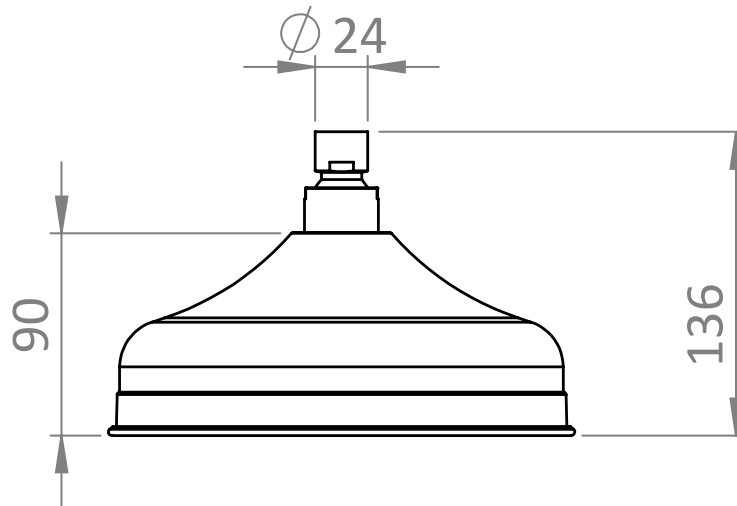

PRODUCT DATA SHEET

PRODUCT CODE

FH08C

RANGE

Belgravia

DESCRIPTION

Belgravia Shower Rose Chrome

WEBSITE LINK

[Click Here](#)

CATEGORY	Brassware
WARRANTY DETAILS	15 Years
COLOUR	Chrome
FINISH APPLICATION	Electroplated
PRIMARY MATERIAL	Brass
INSTALL TYPE	Ceiling Mounted
PRODUCT WIDTH MM	210
PRODUCT HEIGHT MM	132
PRODUCT LENGTH MM	210
PRODUCT DEPTH MM	207
PRODUCT NET WEIGHT KG	0.56
MINIMUM PRESSURE (BAR)	0.5
MAX WORKING PRESSURE (BAR)	5

APPROVAL	WRAS - 2205711
NUMBER OF OUTLETS	1
NUMBER OF FUNCTIONS	1
INLET CONNECTIONS THREAD	G1/2"
WASTE INCLUDED	No
ANTI-SCALD	No
ENERGY SAVING	No

PRESSURE (BAR)	0.2	0.5	1	2	3	4	5
PRIMARY FLOWRATE		8.87	11.84	14.96	19.09		23.53
HANDSET FLOWRATE							
MASSAGE FLOW RATE							
AIR FLOW RATE							
WIRE FLOW RATE							
WATERFALL FLOW RATE							
MIST FLOW RATE							
HANDSPRAY FLOW RATE							

TECHNICAL DIMENSIONS

Dimensions in mm unless otherwise specified.

Tolerances (per material type) apply.

SPARES LIST

Only the parts labelled are available as spares.

NO SPARES AVAILABLE