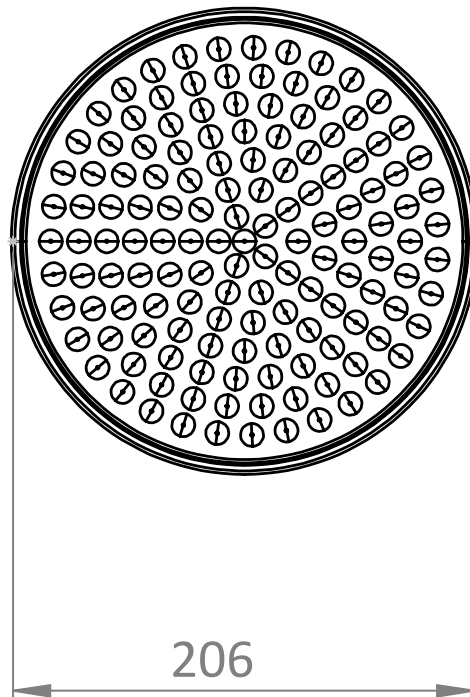

PRODUCT DATA SHEET

PRODUCT CODE

FH08C

RANGE

Belgravia

DESCRIPTION

Belgravia Shower Rose Chrome

WEBSITE LINK

[Click Here](#)

CATEGORY	Brassware
WARRANTY DETAILS	15 Years
COLOUR	Chrome
FINISH APPLICATION	Electroplated
PRIMARY MATERIAL	Brass
INSTALL TYPE	Ceiling Mounted
PRODUCT WIDTH MM	210
PRODUCT HEIGHT MM	132
PRODUCT LENGTH MM	210
PRODUCT DEPTH MM	207
PRODUCT NET WEIGHT KG	0.56
MINIMUM PRESSURE (BAR)	0.5
MAX WORKING PRESSURE (BAR)	5

APPROVAL	WRAS - 2205711
NUMBER OF OUTLETS	1
NUMBER OF FUNCTIONS	1
INLET CONNECTIONS THREAD	G1/2"
WASTE INCLUDED	No
ANTI-SCALD	No
ENERGY SAVING	No

PRESSURE (BAR)	0.2	0.5	1	2	3	4	5
PRIMARY FLOWRATE		8.87	11.84	14.96	19.09		23.53
HANDSET FLOWRATE							
MASSAGE FLOW RATE							
AIR FLOW RATE							
WIRE FLOW RATE							
WATERFALL FLOW RATE							
MIST FLOW RATE							
HANDSPRAY FLOW RATE							

TECHNICAL DIMENSIONS

Dimensions in mm unless otherwise specified.

Tolerances (per material type) apply.

SPARES LIST

Only the parts labelled are available as spares.

NO SPARES AVAILABLE