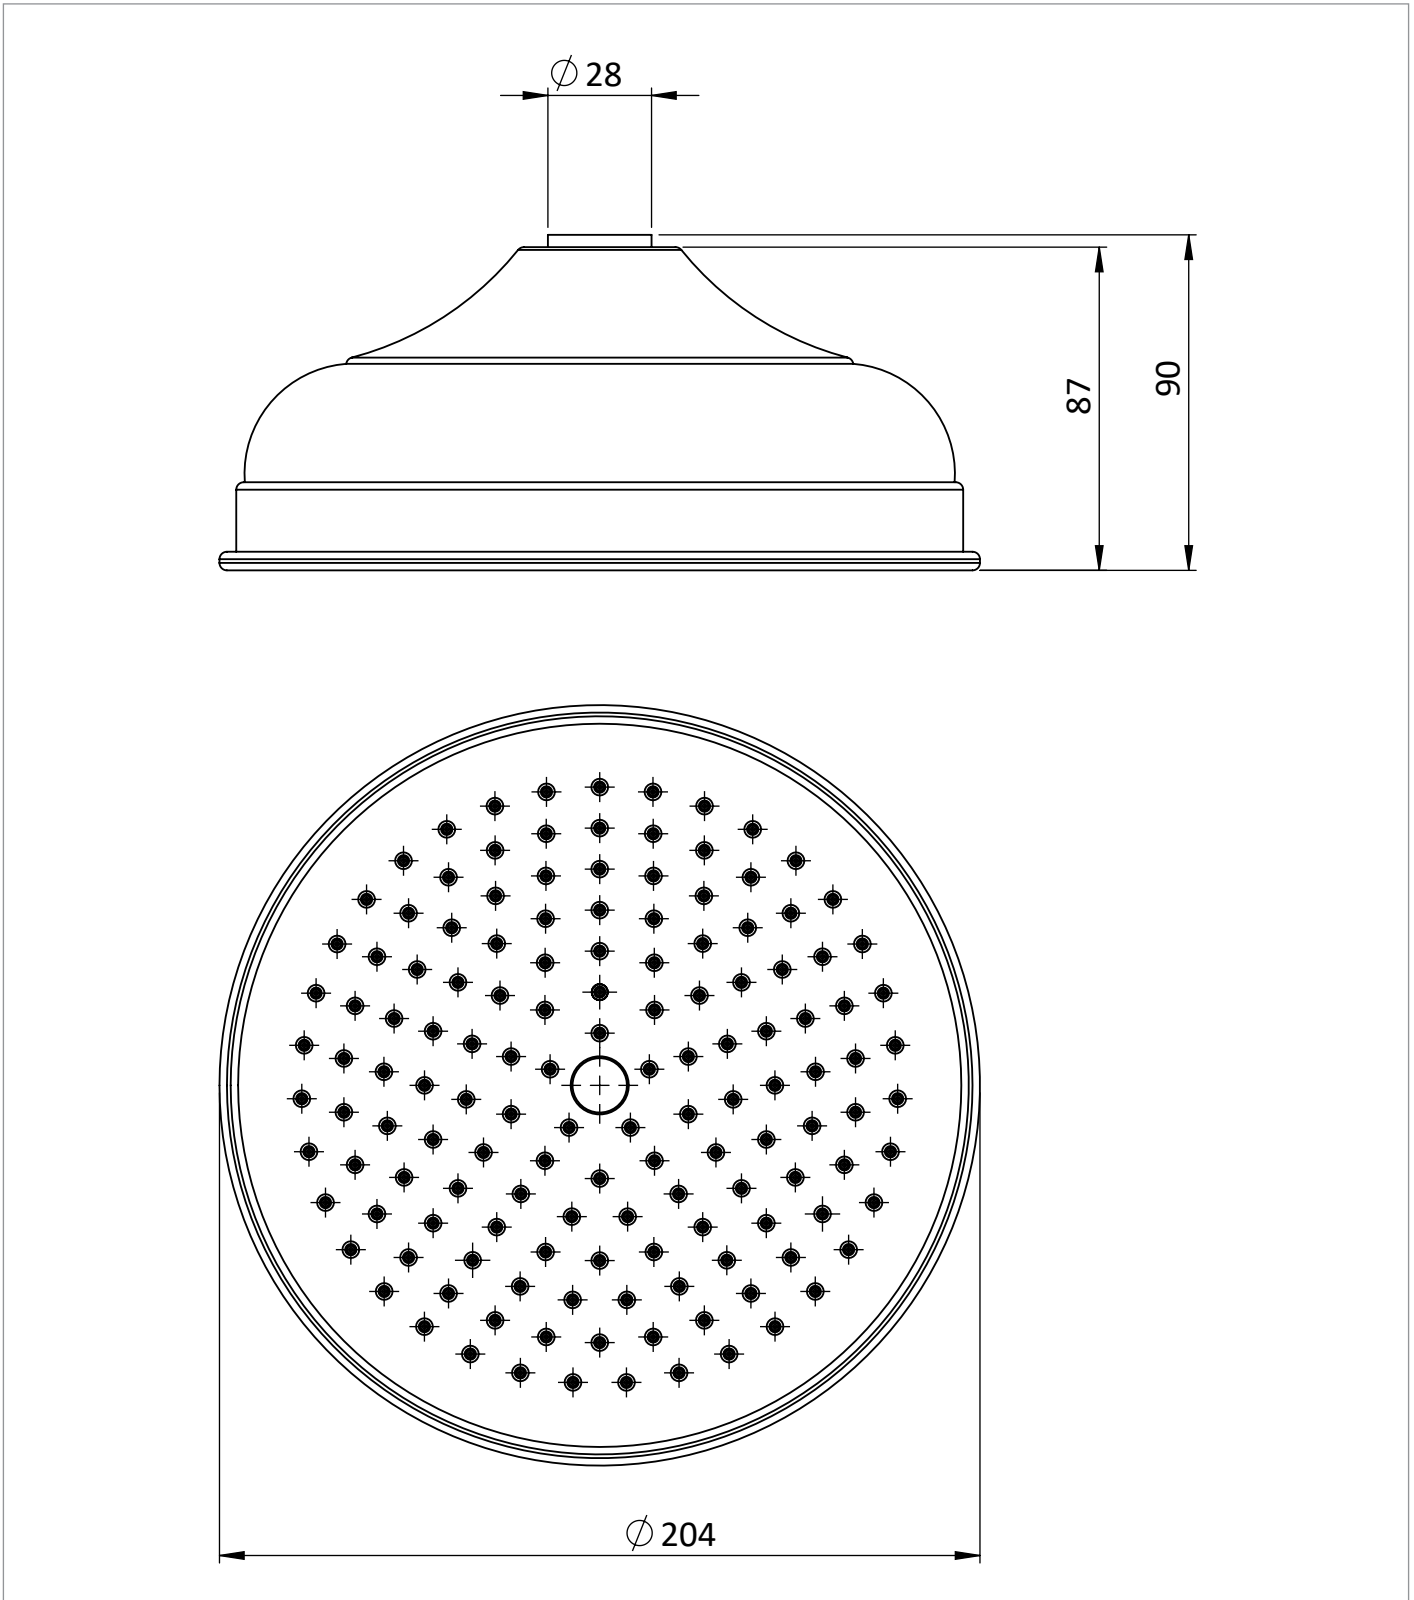

PRODUCT DATA SHEET

PRODUCT CODE

FH08F_EC

RANGE

Belgravia

DESCRIPTION

Belgravia Shower Head 200mm Easy Clean Brushed Brass

WEBSITE LINK

[Click Here](#)

CATEGORY	Brassware
WARRANTY DETAILS	15 Years
COLOUR	Brushed Brass
FINISH APPLICATION	PVD
PRIMARY MATERIAL	Brass
INSTALL TYPE	Wall Mounted/Ceiling Mounted
PRODUCT WIDTH MM	204
PRODUCT HEIGHT MM	90
PRODUCT NET WEIGHT KG	1.25

TECHNICAL DIMENSIONS

Dimensions in mm unless otherwise specified.

Tolerances (per material type) apply.

SPARES LIST

Only the parts labelled are available as spares.

NO SPARES AVAILABLE