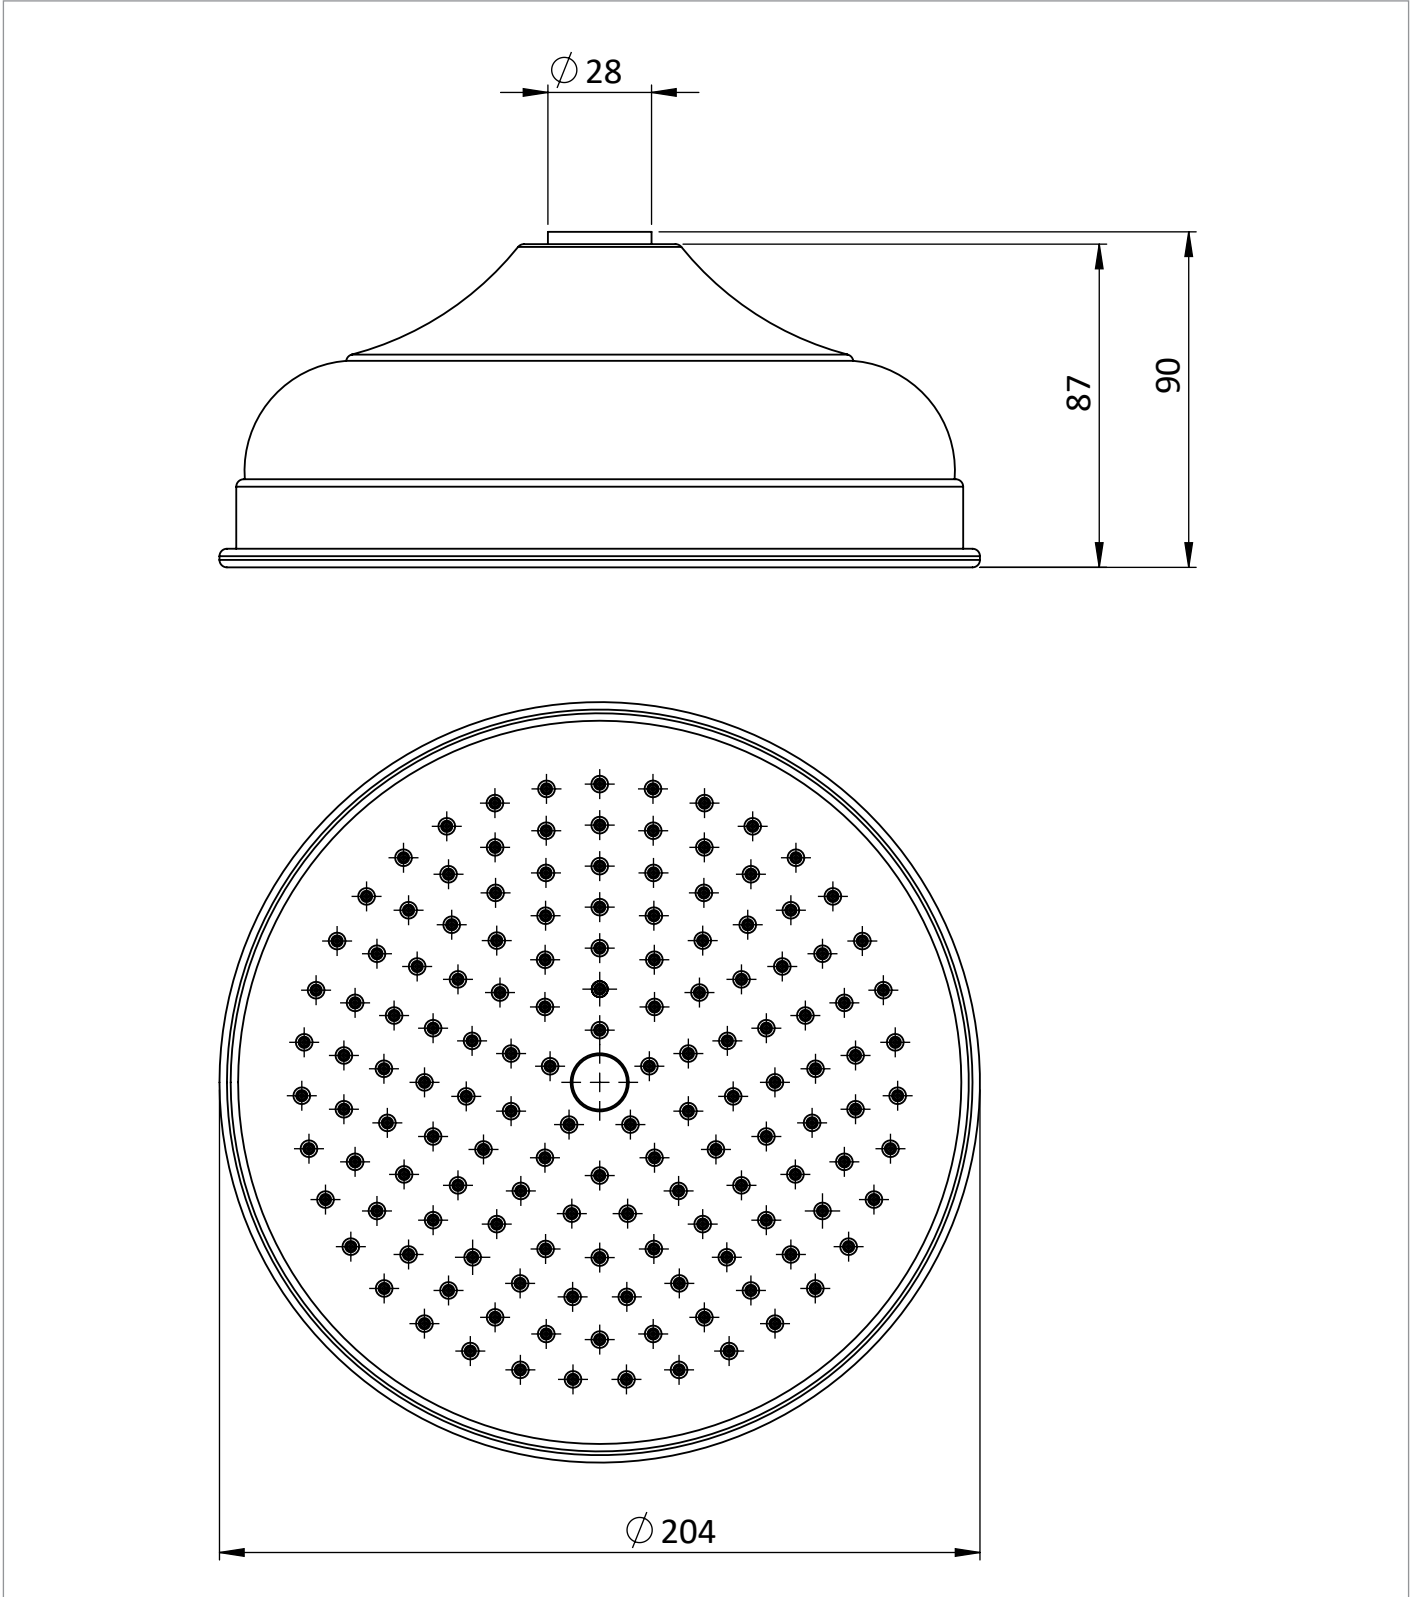

TECHNICAL DIMENSIONS

Dimensions in mm unless otherwise specified.

Tolerances (per material type) apply.