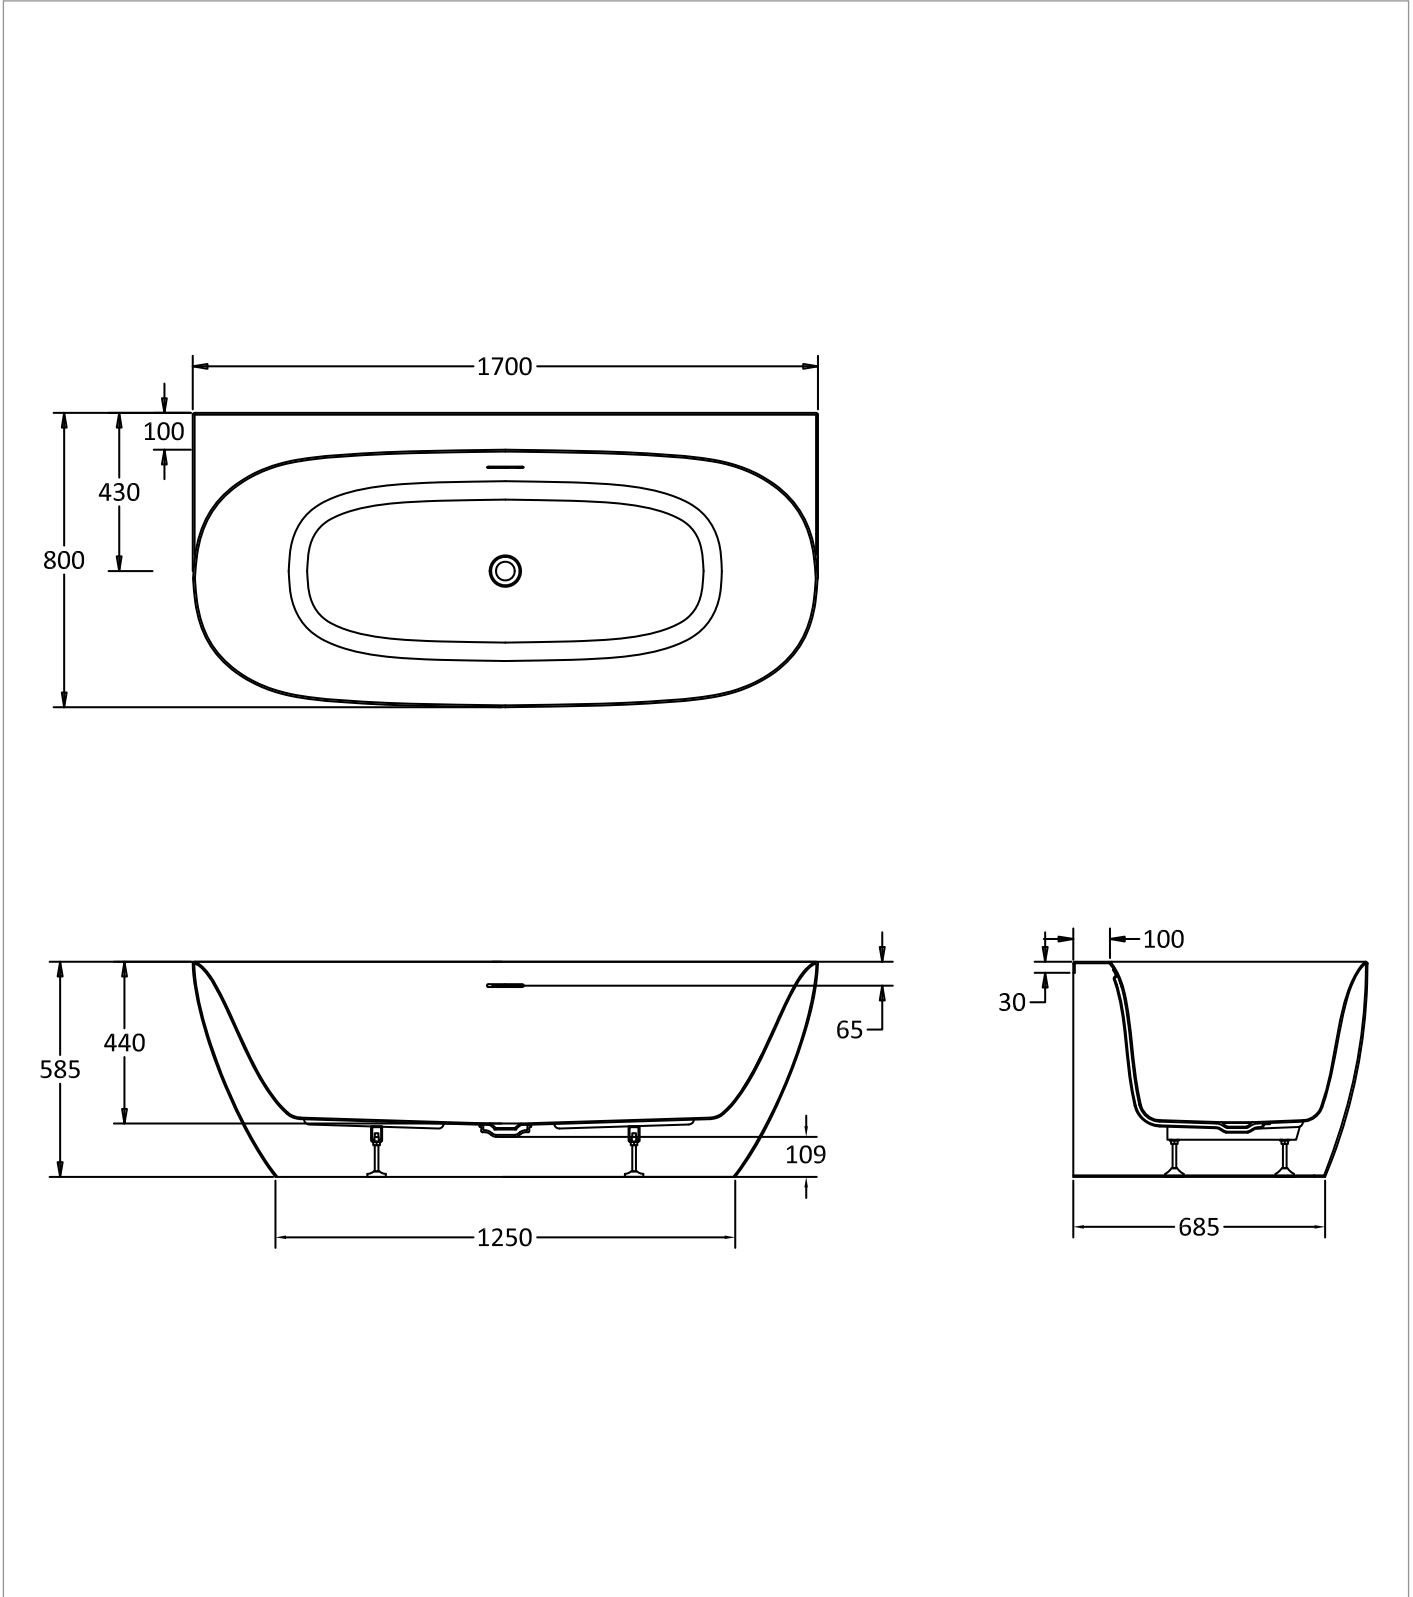

TECHNICAL DIMENSIONS

Dimensions in mm unless otherwise specified.

Tolerances (per material type) apply.