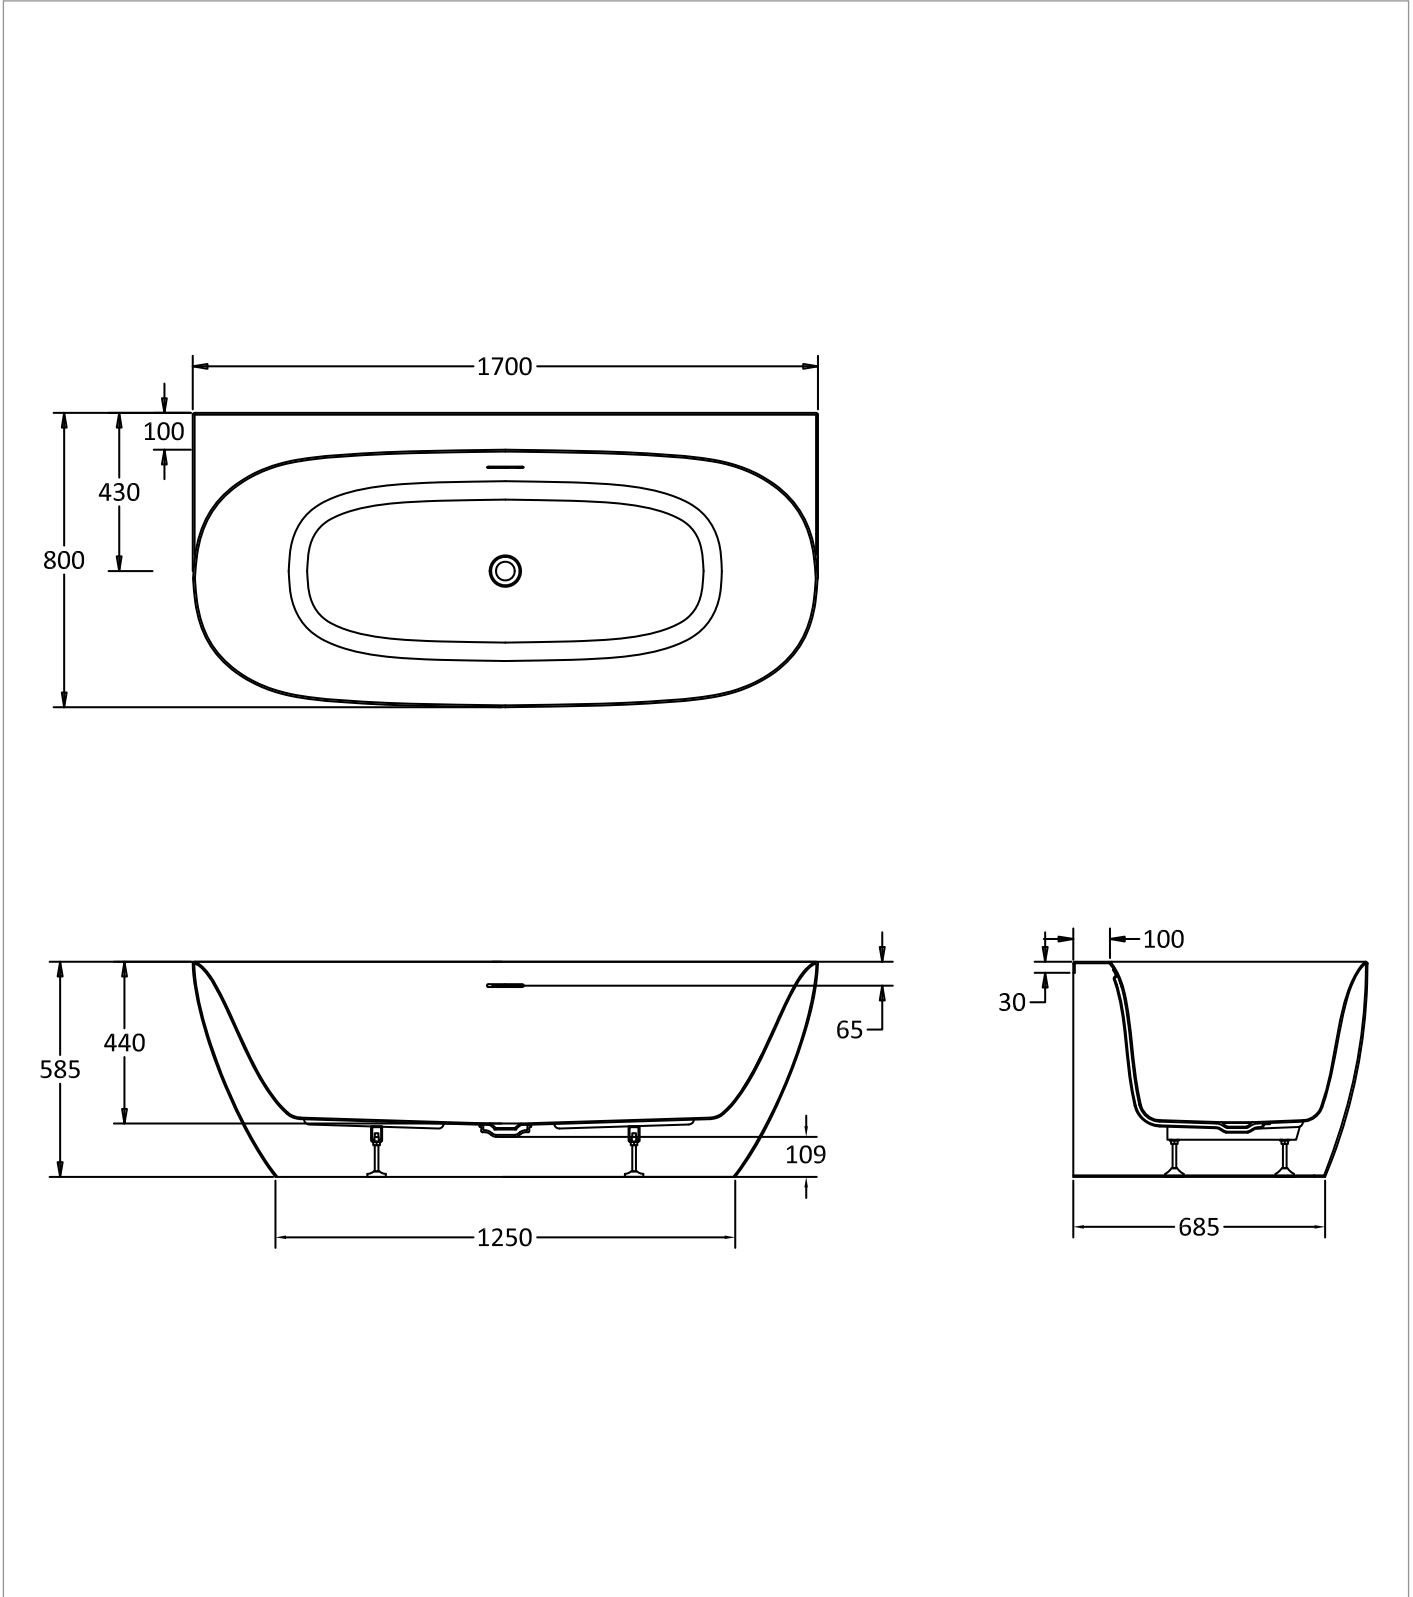

## DESCRIPTION

Auriga Back to Wall Bath 1700 x 800  
Matt White

CATEGORY	Baths
WARRANTY DETAILS	10 Years
COLOUR	Matt White
PRIMARY MATERIAL	Acrylic
INSTALL TYPE	Floor Standing
PRODUCT WIDTH MM	800
PRODUCT HEIGHT MM	585
PRODUCT LENGTH MM	1700
PRODUCT NET WEIGHT KG	45

STANDARDS	BS EN 14516:2015+A1:2018
WEIGHT AT CAPACITY 1 (KG)	240
BUILT IN OVERFLOW	Yes
THICKNESS	4
WASTE DIAMETER	51
CAPACITY 2 (L) - WATER AT OVERFLOW LEVEL WITH 1 PERSON	170
CAPACITY 1 (L) - WATER AT OVERFLOW LEVEL BATHS	240

## TECHNICAL DIMENSIONS

Dimensions in mm unless otherwise specified.

Tolerances (per material type) apply.