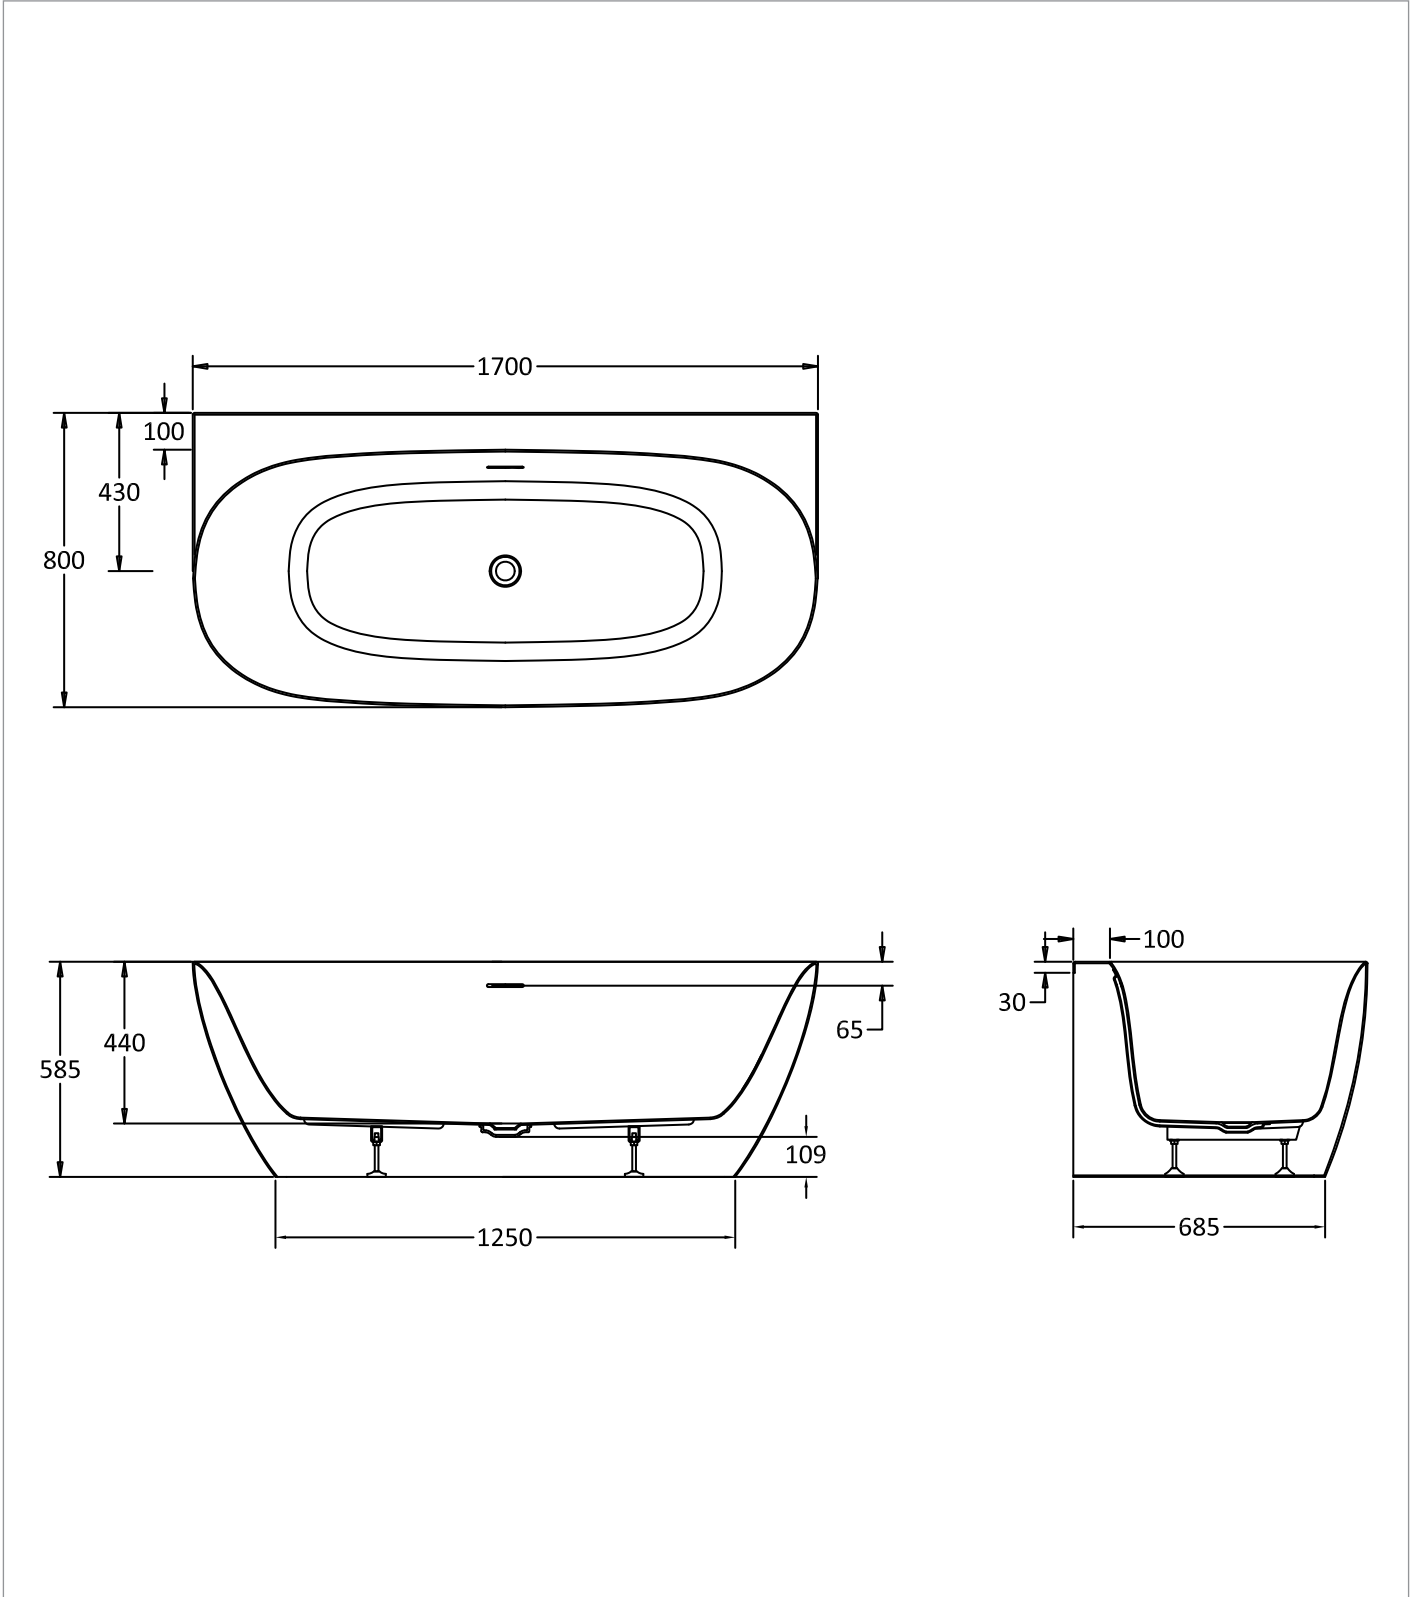

## DESCRIPTION

Auriga back to wall bath 1700 x 800  
Gloss White

CATEGORY	Baths
WARRANTY DETAILS	10 Years
COLOUR	Gloss White
PRIMARY MATERIAL	Acrylic
INSTALL TYPE	Floor Standing
PRODUCT WIDTH MM	800
PRODUCT HEIGHT MM	585
PRODUCT LENGTH MM	1700
PRODUCT NET WEIGHT KG	45

STANDARDS	BS EN 14516:2015+A1:2018
WEIGHT AT CAPACITY 1 (KG)	240
BUILT IN OVERFLOW	Yes
THICKNESS	4
WASTE DIAMETER	51
CAPACITY 2 (L) - WATER AT OVERFLOW LEVEL WITH 1 PERSON	170
CAPACITY 1 (L) - WATER AT OVERFLOW LEVEL BATHS	240

## TECHNICAL DIMENSIONS

Dimensions in mm unless otherwise specified.

Tolerances (per material type) apply.