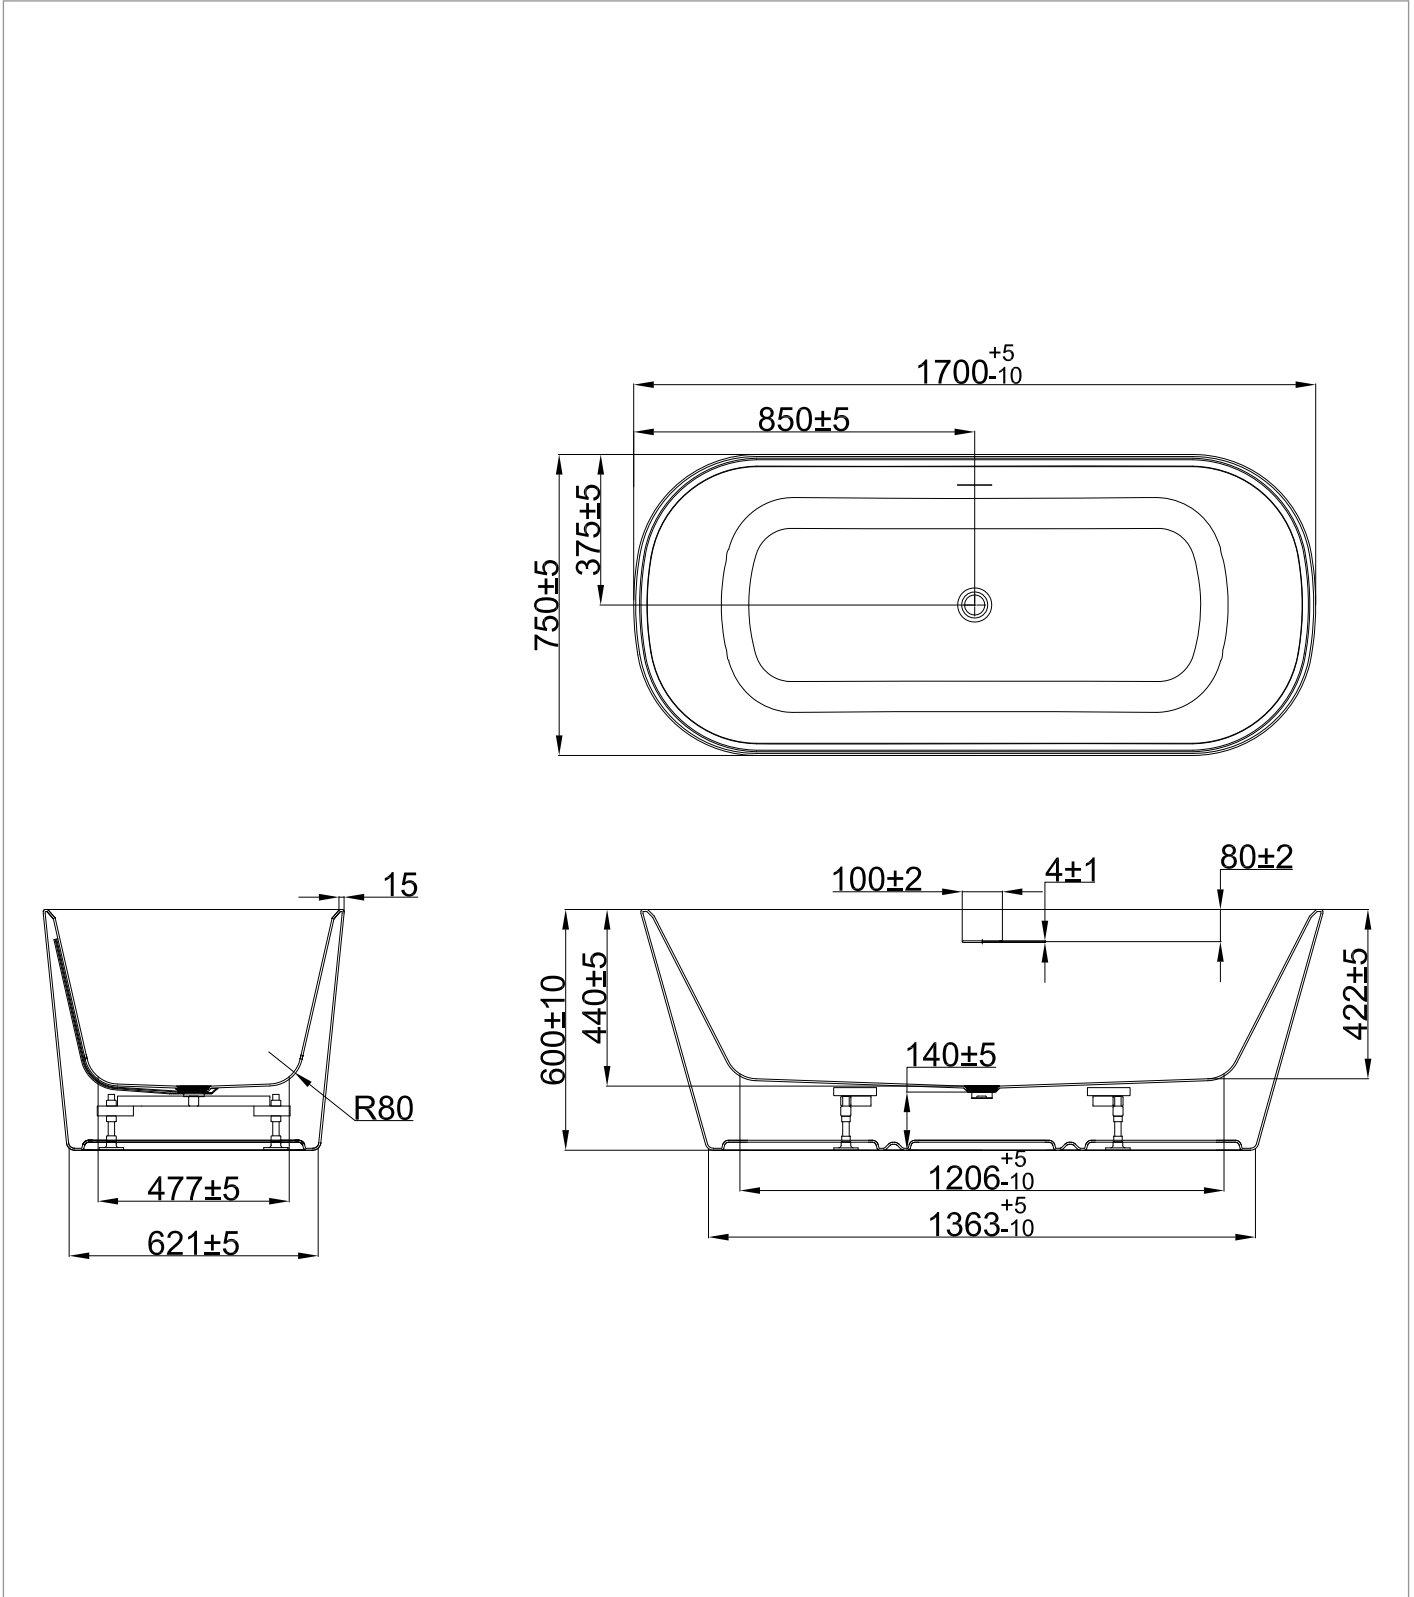

PRODUCT DATA SHEET

PRODUCT CODE

FSBCAR1775MW

RANGE

Carne

DESCRIPTION

Carne Free Standing Bath with Overflow and Waste 1700 x 750mm Matt White

WEBSITE LINK

[Click Here](#)

CATEGORY	Baths
WARRANTY DETAILS	10 Years
COLOUR	Matt White
PRIMARY MATERIAL	Acrylic
INSTALL TYPE	Floor Standing
PRODUCT WIDTH MM	750
PRODUCT HEIGHT MM	600
PRODUCT LENGTH MM	1700
PRODUCT NET WEIGHT KG	48

STANDARDS	BS EN 14516:2015+A1:2018
WEIGHT AT CAPACITY 1 (KG)	269
BUILT IN OVERFLOW	Yes
THICKNESS	4
WASTE DIAMETER	50
CAPACITY 2 (L) - WATER AT OVERFLOW LEVEL WITH 1 PERSON	199
CAPACITY 1 (L) - WATER AT OVERFLOW LEVEL BATHS	269

TECHNICAL DIMENSIONS

Dimensions in mm unless otherwise specified.

Tolerances (per material type) apply.

SPARES LIST

Only the parts labelled are available as spares.

NUMBER	PART CODE	DESCRIPTION
1	CWM01	Slotted Waste for Acrylic Bath Matt White
2	C01M	Waste Cover for Acrylic Bath Matt White