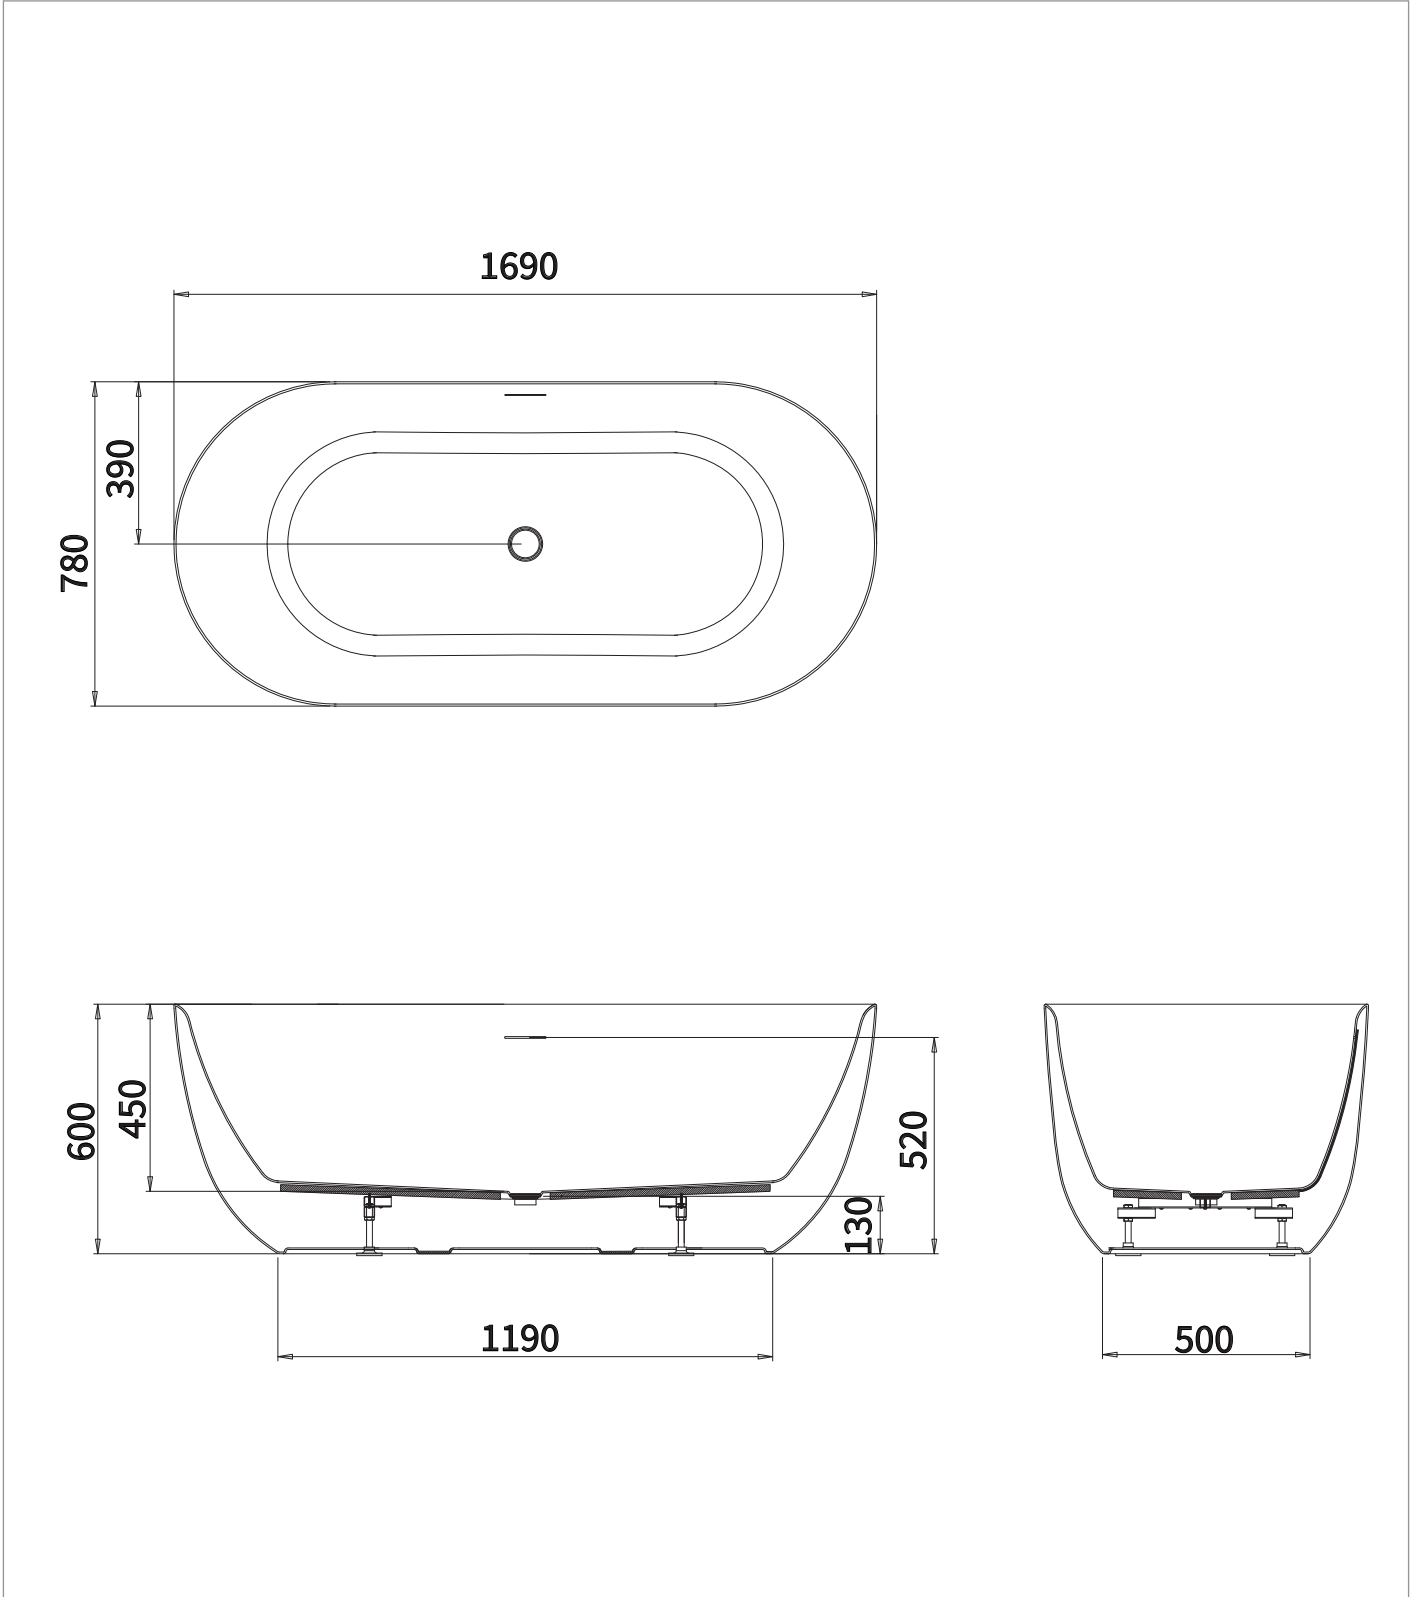

## DESCRIPTION

Cerus Free Standing Bath with Overflow and Waste 1690 x 780mm Matt White

## WEBSITE LINK

[Click Here](#)

CATEGORY	Baths
WARRANTY DETAILS	10 Years
COLOUR	Matt White
PRIMARY MATERIAL	Acrylic
INSTALL TYPE	Floor Standing
PRODUCT WIDTH MM	780
PRODUCT HEIGHT MM	600
PRODUCT LENGTH MM	1690
PRODUCT NET WEIGHT KG	44

STANDARDS	BS EN 14516:2015+A1:2018
WEIGHT AT CAPACITY 1 (KG)	288
BUILT IN OVERFLOW	Yes
THICKNESS	4
WASTE DIAMETER	50
CAPACITY 2 (L) - WATER AT OVERFLOW LEVEL WITH 1 PERSON	218
CAPACITY 1 (L) - WATER AT OVERFLOW LEVEL BATHS	288

## TECHNICAL DIMENSIONS

Dimensions in mm unless otherwise specified.

Tolerances (per material type) apply.