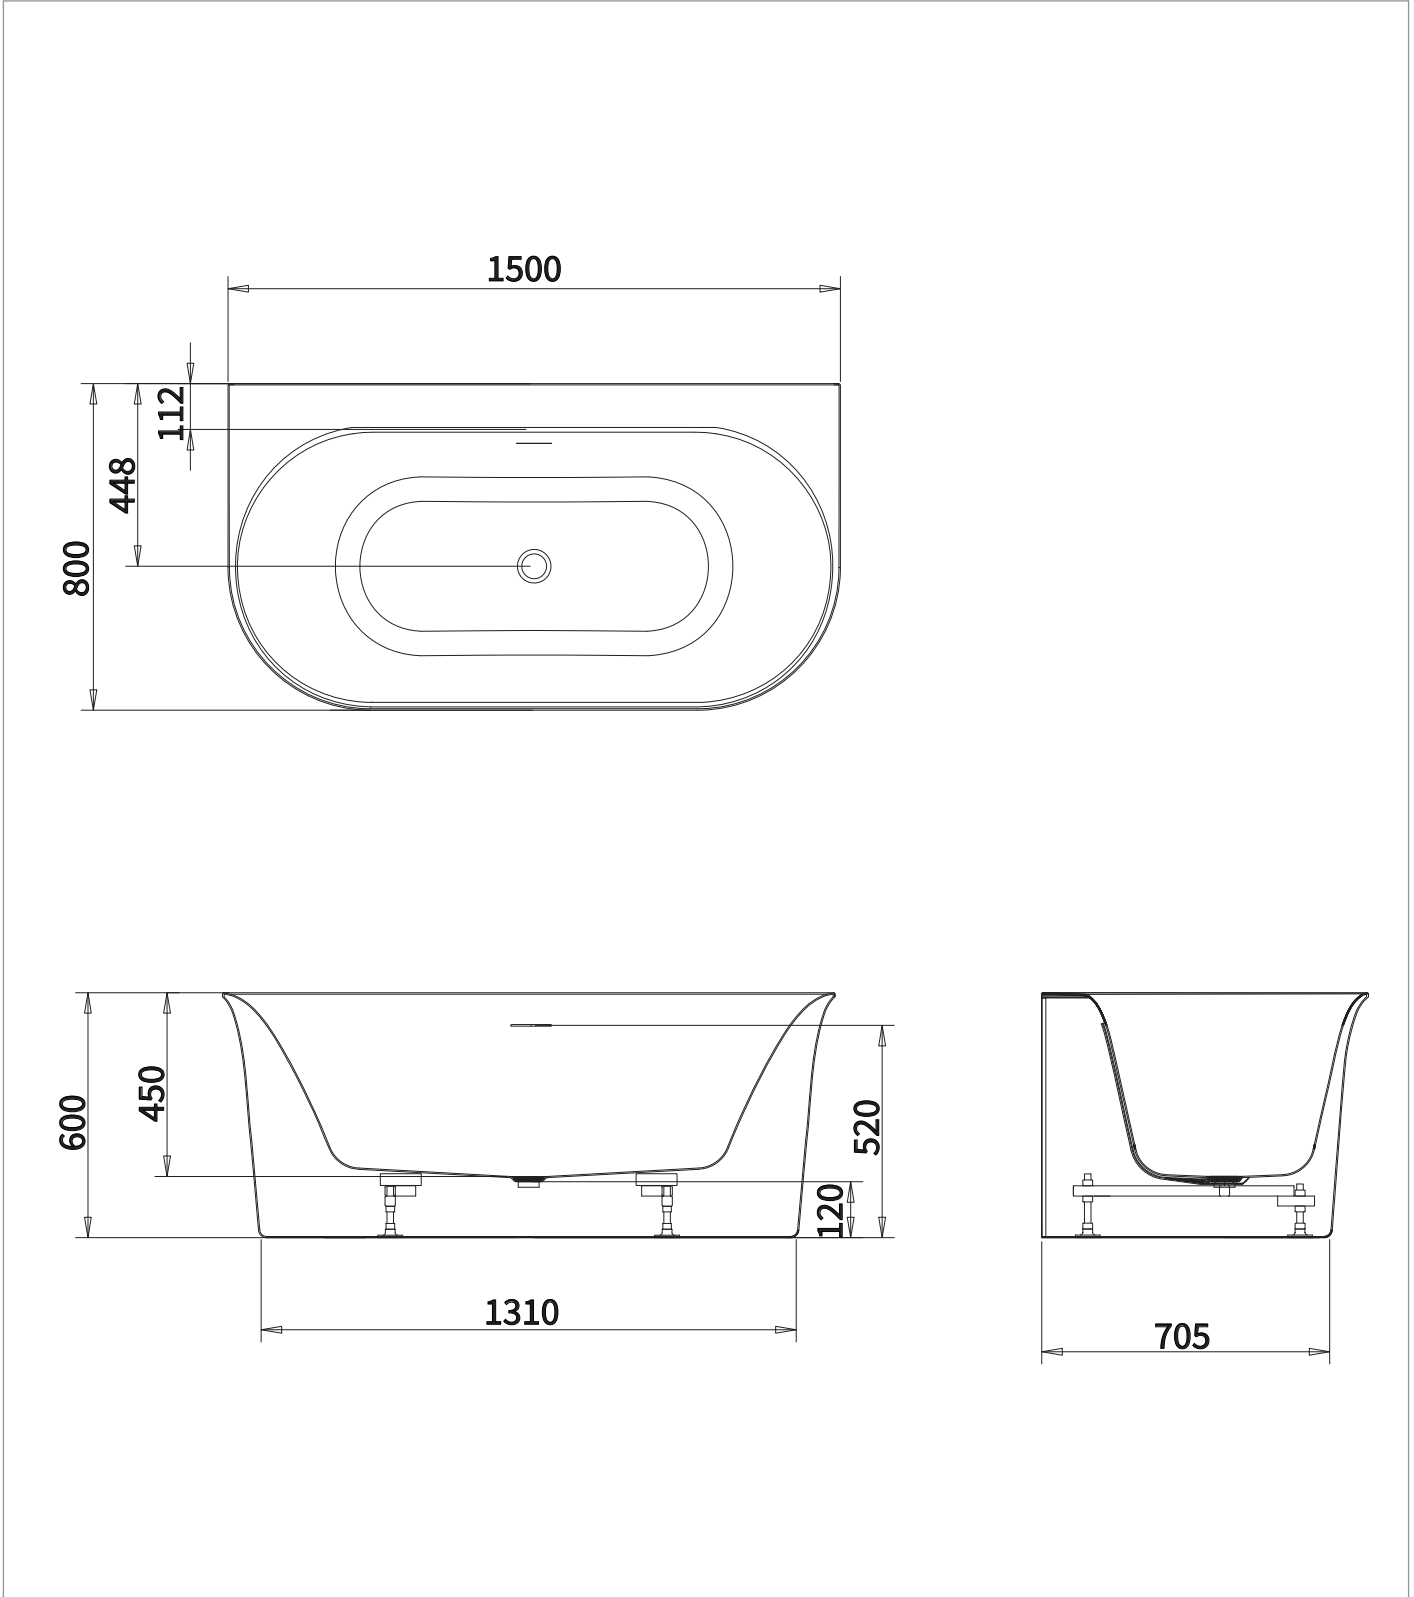

## DESCRIPTION

Cursa Back To Wall Bath with Overflow and Waste 1500 x 800mm Matt White

## WEBSITE LINK

[Click Here](#)

CATEGORY	Baths
WARRANTY DETAILS	10 Years
COLOUR	Matt White
PRIMARY MATERIAL	Acrylic
INSTALL TYPE	Floor Standing
PRODUCT WIDTH MM	800
PRODUCT HEIGHT MM	600
PRODUCT LENGTH MM	1500
PRODUCT NET WEIGHT KG	39

STANDARDS	BS EN 14516:2015+A1:2018
WEIGHT AT CAPACITY 1 (KG)	178
BUILT IN OVERFLOW	Yes
THICKNESS	4
WASTE DIAMETER	50
CAPACITY 2 (L) - WATER AT OVERFLOW LEVEL WITH 1 PERSON	108
CAPACITY 1 (L) - WATER AT OVERFLOW LEVEL BATHS	178

## TECHNICAL DIMENSIONS

Dimensions in mm unless otherwise specified.

Tolerances (per material type) apply.