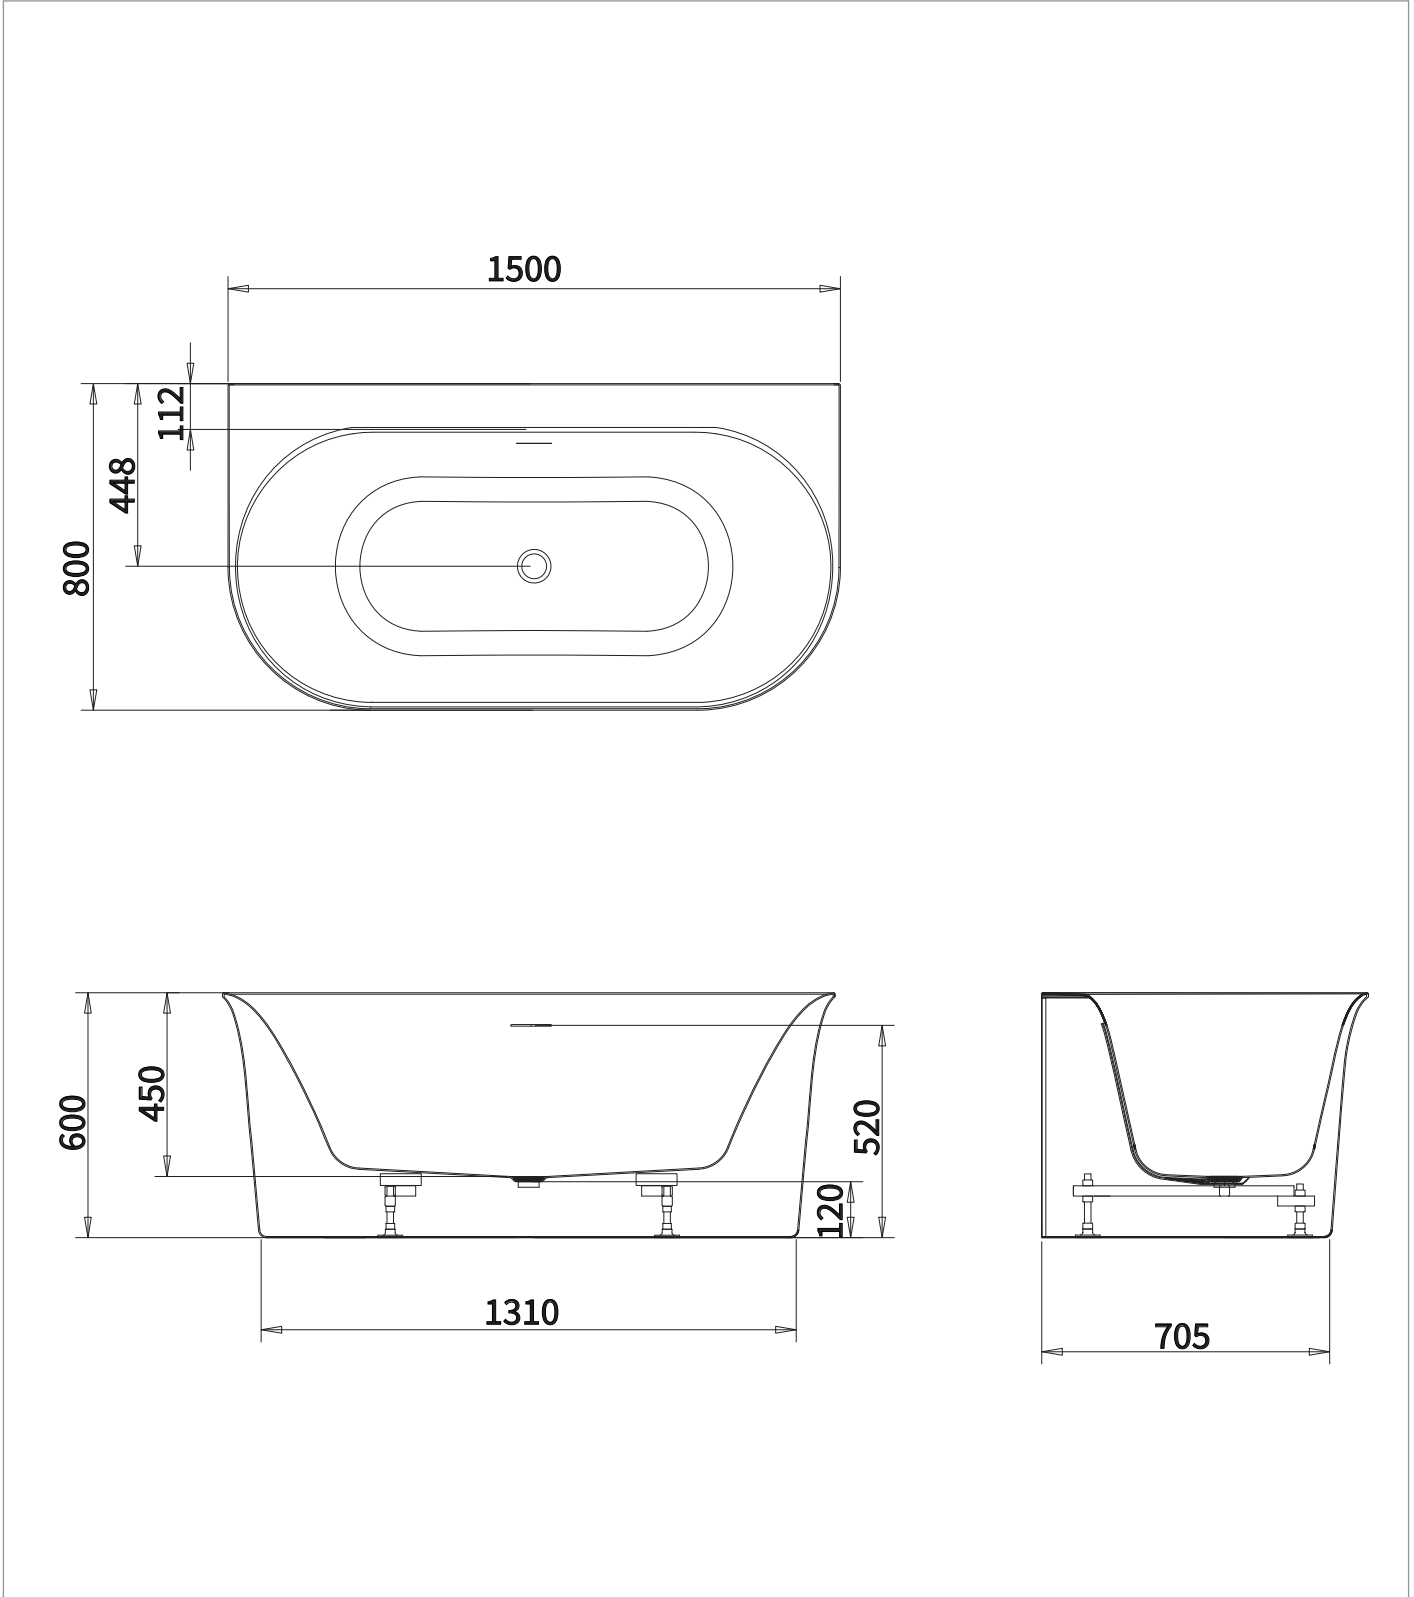

PRODUCT DATA SHEET

PRODUCT CODE

FSBCUR1580MW

RANGE

Cursa

DESCRIPTION

Cursa Back To Wall Bath with Overflow and Waste 1500 x 800mm Matt White

WEBSITE LINK

[Click Here](#)

CATEGORY	Baths
WARRANTY DETAILS	10 Years
COLOUR	Matt White
PRIMARY MATERIAL	Acrylic
INSTALL TYPE	Floor Standing
PRODUCT WIDTH MM	800
PRODUCT HEIGHT MM	600
PRODUCT LENGTH MM	1500
PRODUCT NET WEIGHT KG	39

STANDARDS	BS EN 14516:2015+A1:2018
WEIGHT AT CAPACITY 1 (KG)	178
BUILT IN OVERFLOW	Yes
THICKNESS	4
WASTE DIAMETER	50
CAPACITY 2 (L) - WATER AT OVERFLOW LEVEL WITH 1 PERSON	108
CAPACITY 1 (L) - WATER AT OVERFLOW LEVEL BATHS	178

TECHNICAL DIMENSIONS

Dimensions in mm unless otherwise specified.

Tolerances (per material type) apply.

SPARES LIST

Only the parts labelled are available as spares.

NUMBER	PART CODE	DESCRIPTION
1	CWM01	Slotted Waste for Acrylic Bath Matt White
2	C01M	Waste Cover for Acrylic Bath Matt White