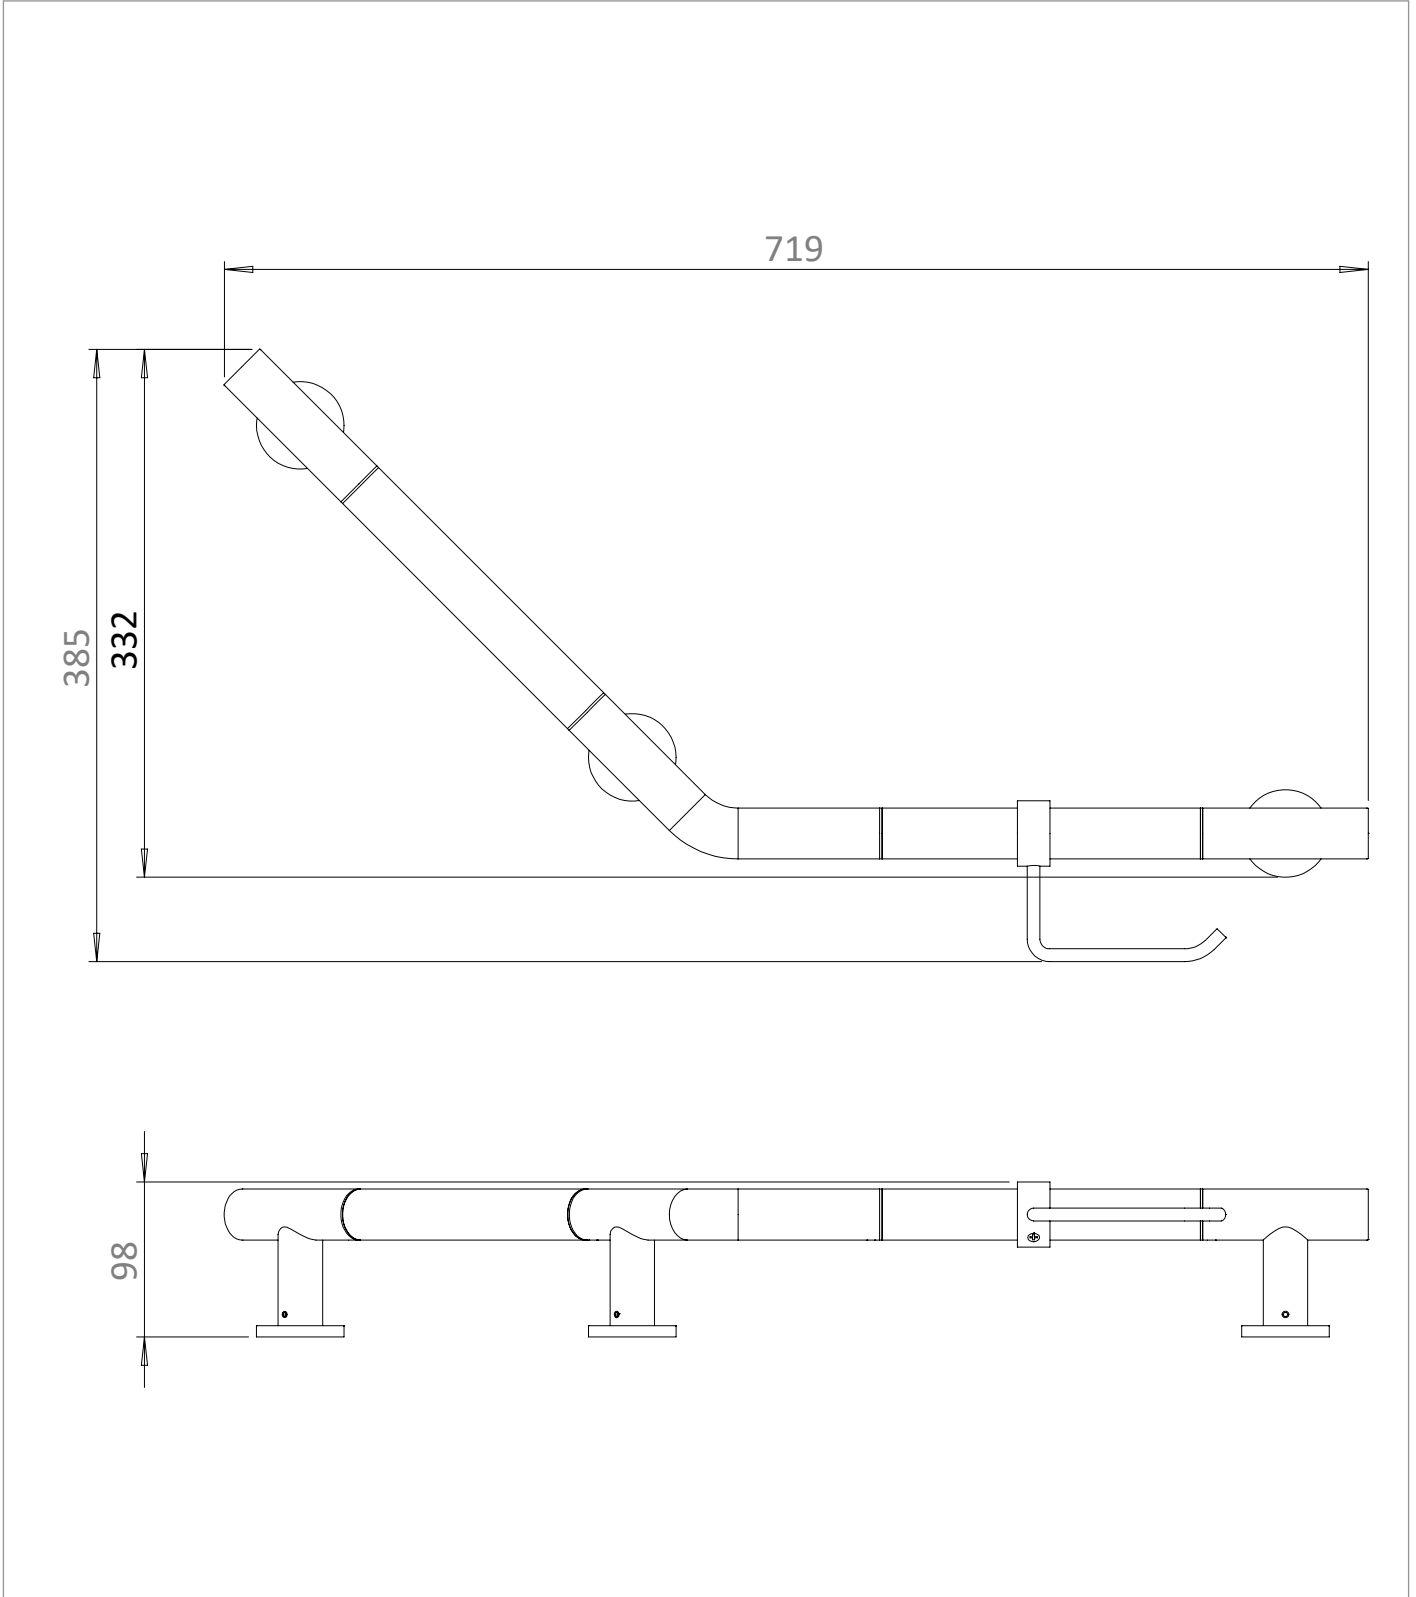

PRODUCT DATA SHEET

PRODUCT CODE

GBA7232BZ

RANGE

Grab Bar

DESCRIPTION

Angled Grab Bar & WC Roll Holder 719 x 332mm Brushed Bronze

WEBSITE LINK

[Click Here](#)

CATEGORY	Accessories
WARRANTY DETAILS	15 Years
COLOUR	Brushed Bronze
FINISH APPLICATION	PVD
PRIMARY MATERIAL	304 Stainless Steel
SECONDARY MATERIAL	Plastic
INSTALL TYPE	Wall Mounted
PRODUCT WIDTH MM	719
PRODUCT HEIGHT MM	385
PRODUCT DEPTH MM	98
PRODUCT NET WEIGHT KG	2

COLOUR CODE / REFERENCE	BZ
-------------------------	----

TECHNICAL DIMENSIONS

Dimensions in mm unless otherwise specified.

Tolerances (per material type) apply.

SPARES LIST

Only the parts labelled are available as spares.