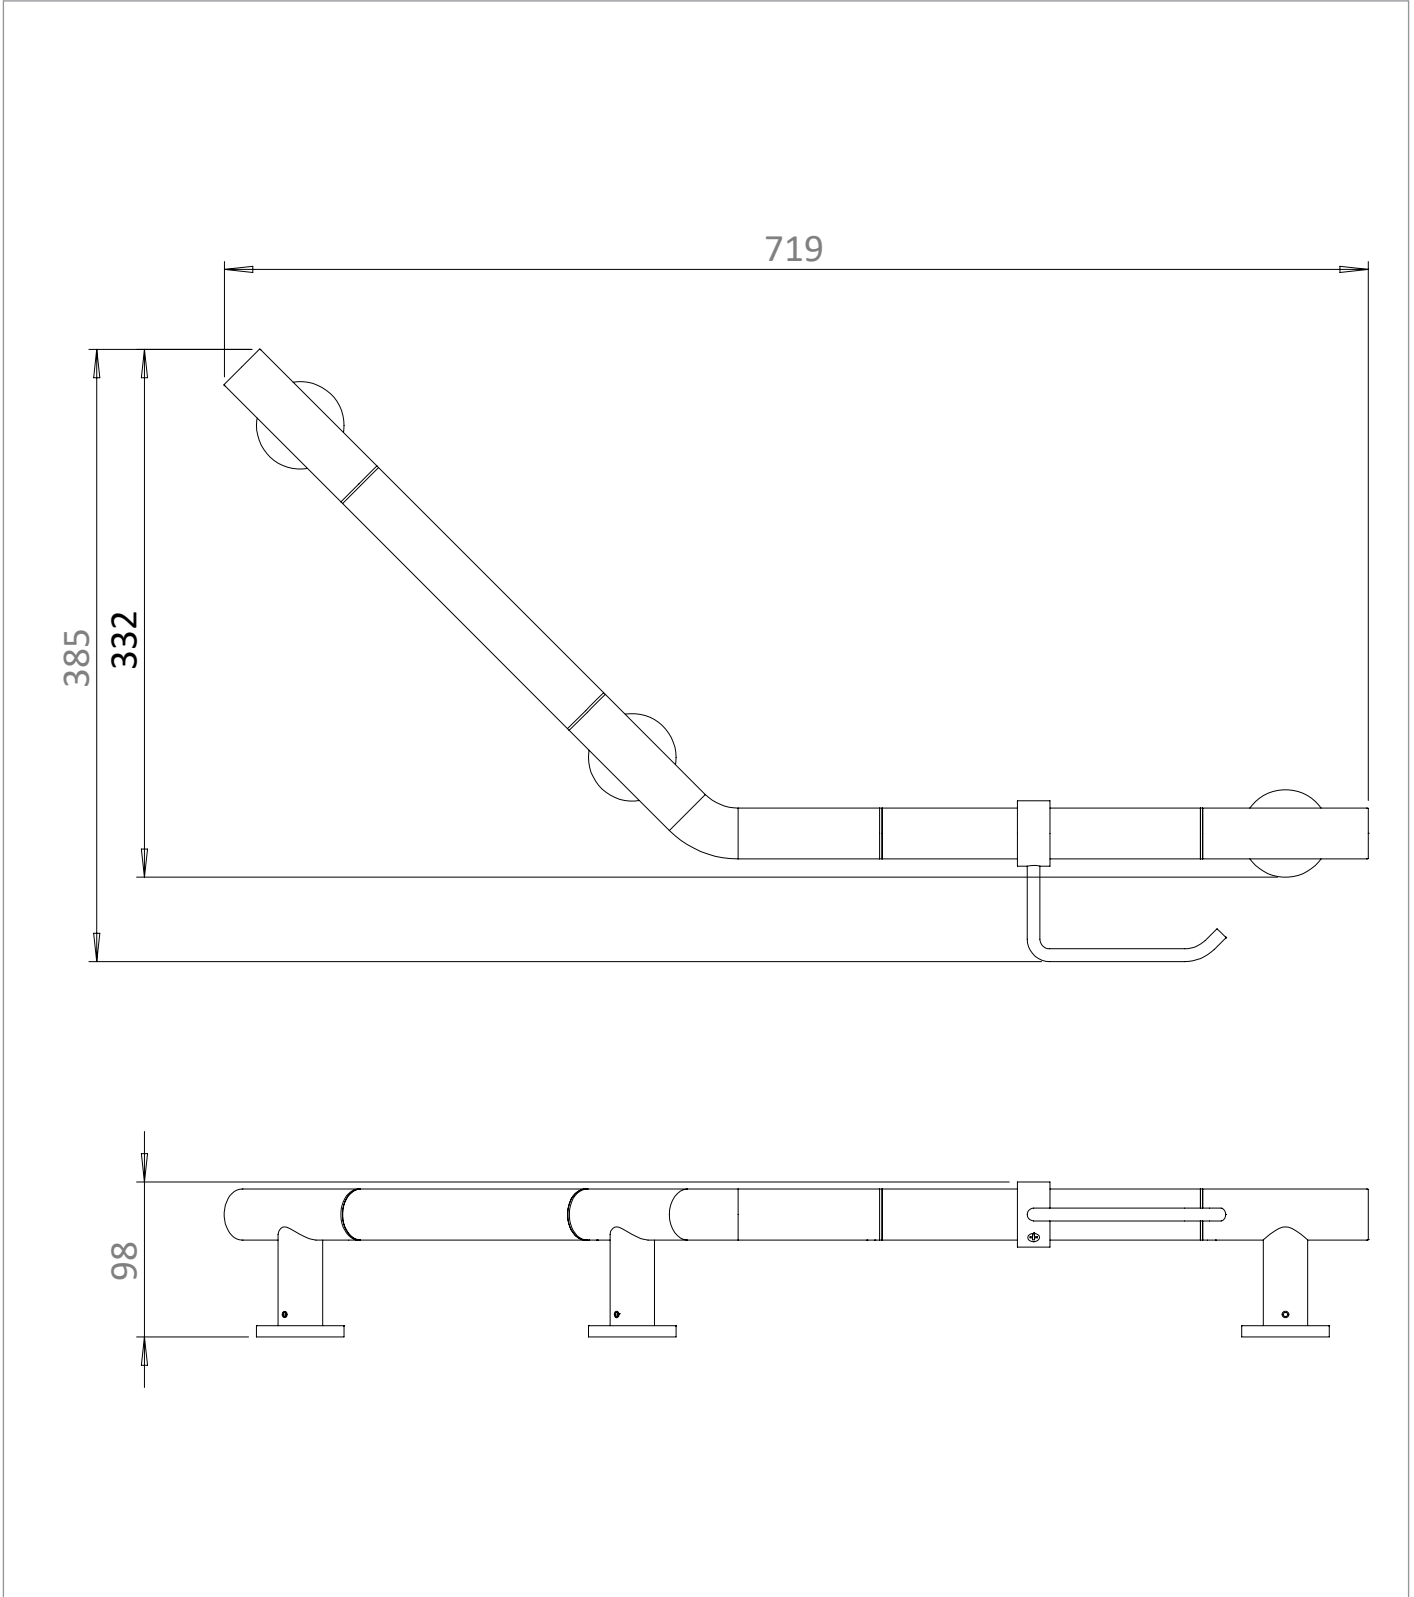

PRODUCT DATA SHEET

PRODUCT CODE

GBA7232C

RANGE

Grab Bar

DESCRIPTION

Angled Grab Bar & WC Roll Holder 719 x 332mm Chrome

WEBSITE LINK

[Click Here](#)

CATEGORY	Accessories
WARRANTY DETAILS	15 Years
COLOUR	Chrome
FINISH APPLICATION	Electroplated
PRIMARY MATERIAL	304 Stainless Steel
SECONDARY MATERIAL	Plastic
INSTALL TYPE	Wall Mounted
PRODUCT WIDTH MM	719
PRODUCT HEIGHT MM	385
PRODUCT DEPTH MM	98
PRODUCT NET WEIGHT KG	2

COLOUR CODE / REFERENCE	C
-------------------------	---

TECHNICAL DIMENSIONS

Dimensions in mm unless otherwise specified.

Tolerances (per material type) apply.

SPARES LIST

Only the parts labelled are available as spares.