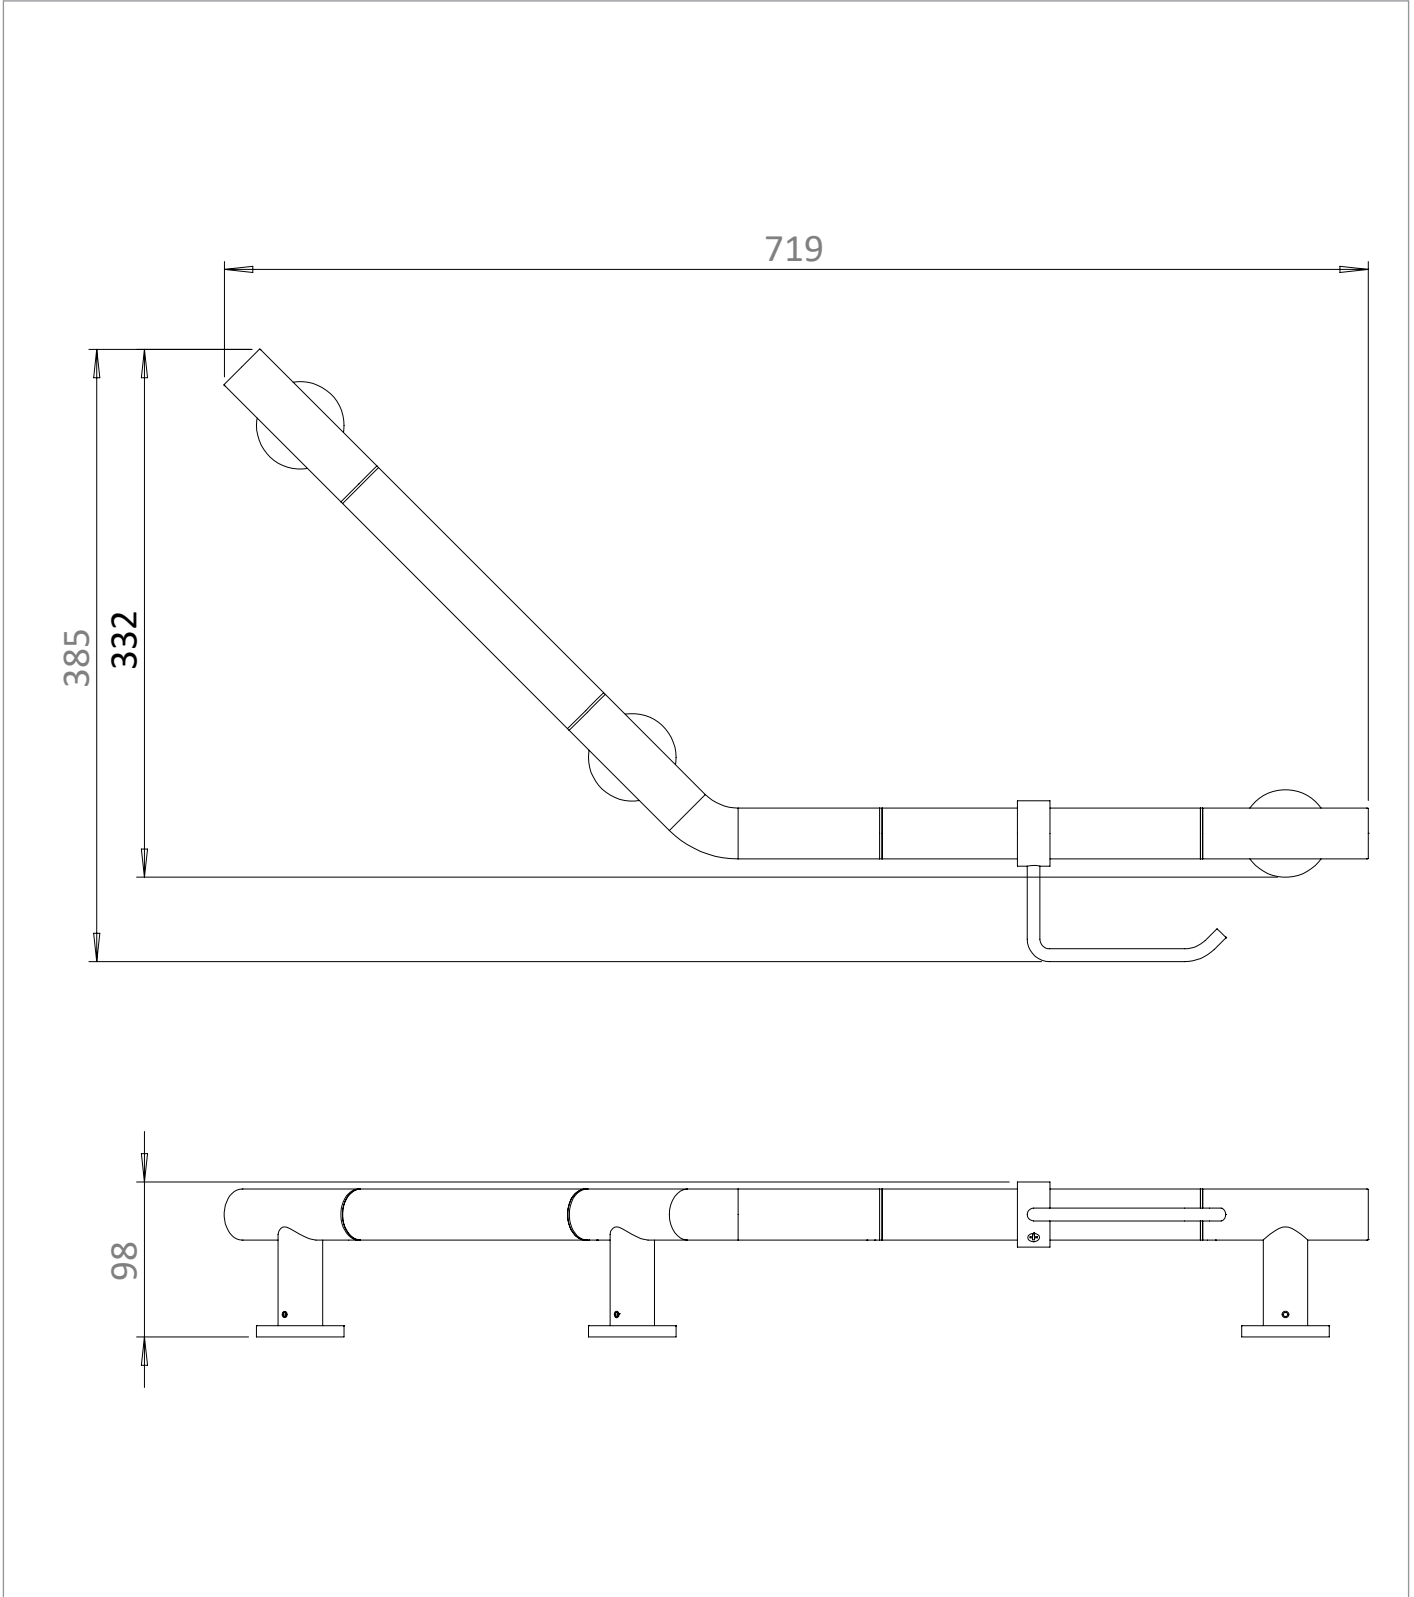

## DESCRIPTION

Angled Grab Bar & WC Roll Holder 719 x 332mm Chrome

## WEBSITE LINK

[Click Here](#)

CATEGORY	Accessories
WARRANTY DETAILS	15 Years
COLOUR	Chrome
FINISH APPLICATION	Electroplated
PRIMARY MATERIAL	304 Stainless Steel
SECONDARY MATERIAL	Plastic
INSTALL TYPE	Wall Mounted
PRODUCT WIDTH MM	719
PRODUCT HEIGHT MM	385
PRODUCT DEPTH MM	98
PRODUCT NET WEIGHT KG	2

## TECHNICAL DIMENSIONS

Dimensions in mm unless otherwise specified.

Tolerances (per material type) apply.