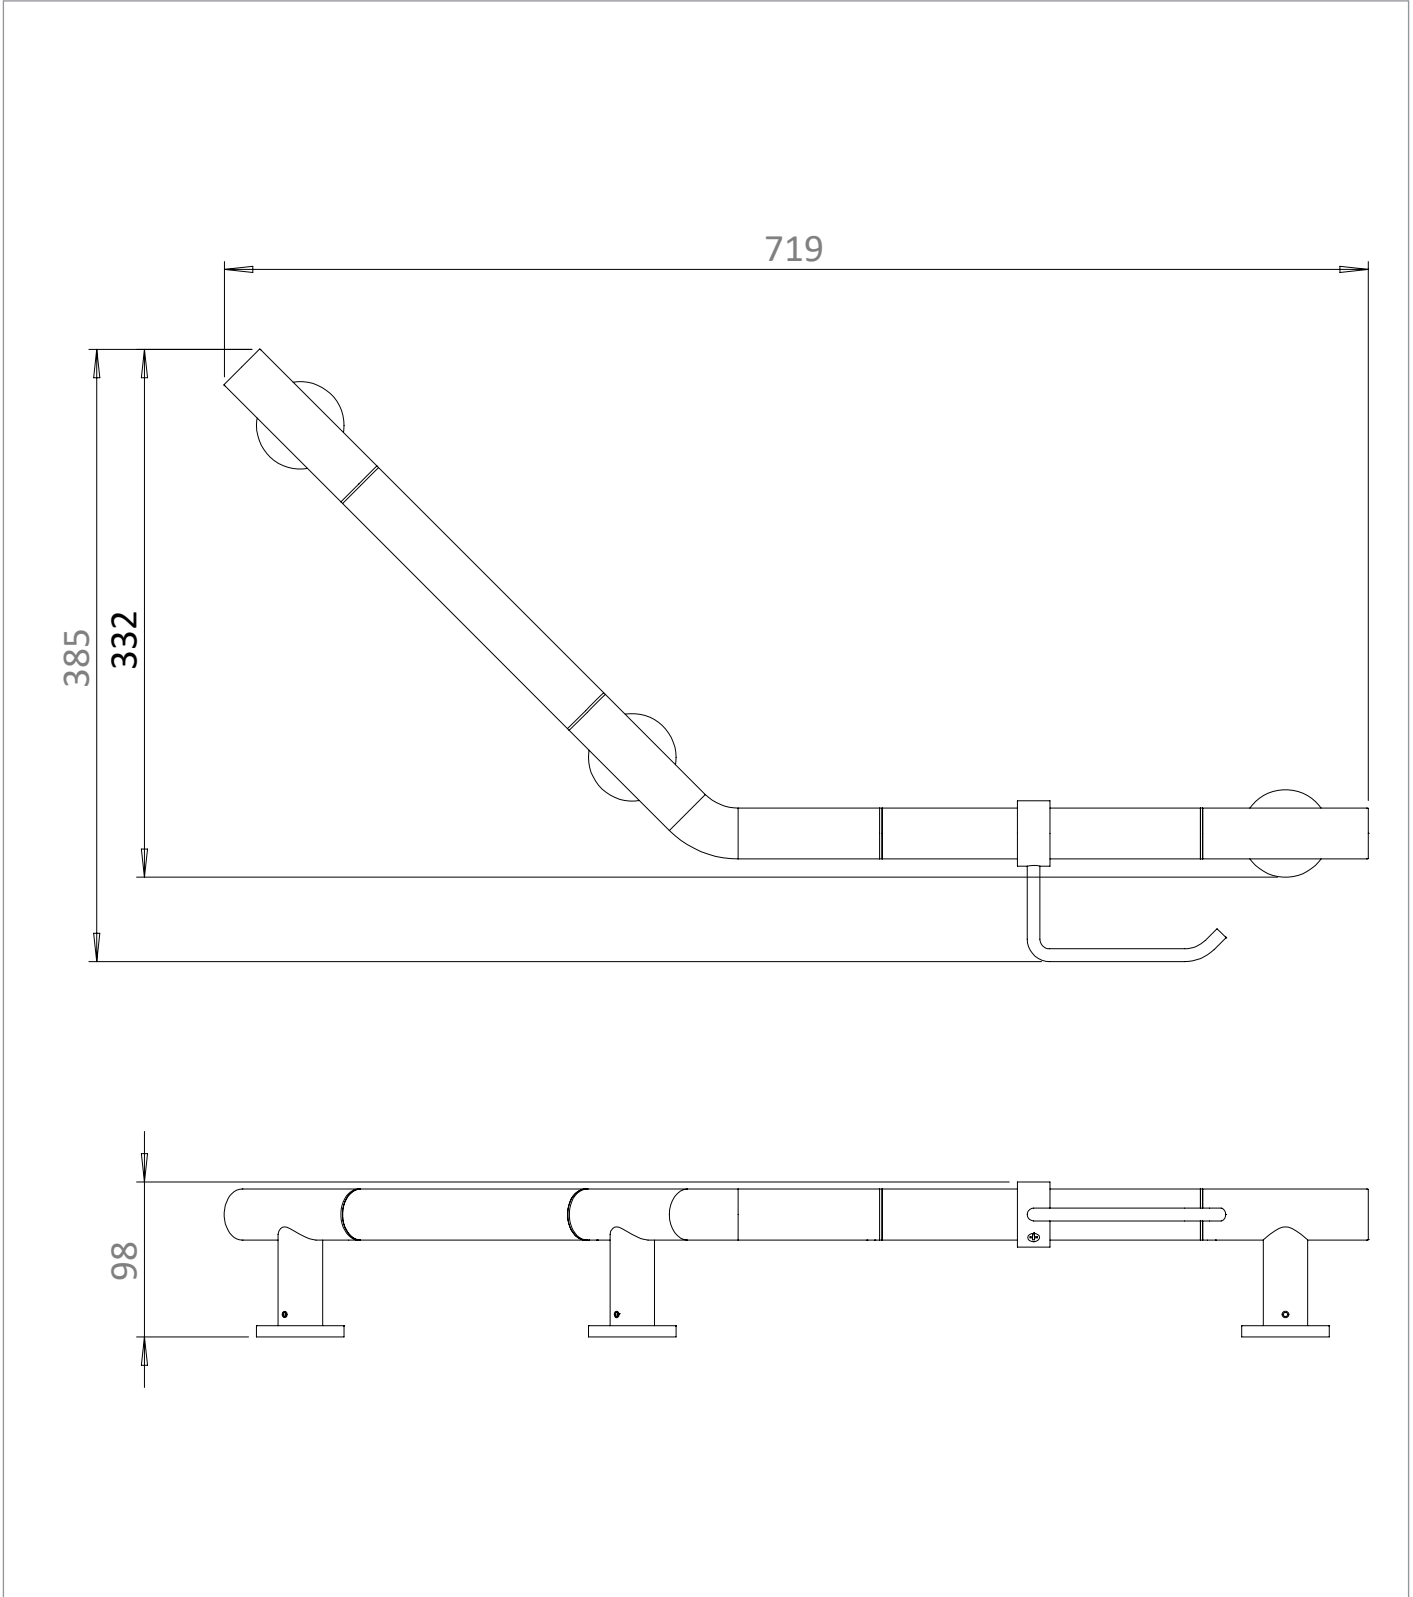

## DESCRIPTION

Angled Grab Bar & WC Roll Holder 719 x 332mm Brushed Brass

## WEBSITE LINK

[Click Here](#)

CATEGORY	Accessories
WARRANTY DETAILS	15 Years
COLOUR	Brushed Brass
FINISH APPLICATION	PVD
PRIMARY MATERIAL	304 Stainless Steel
SECONDARY MATERIAL	Plastic
INSTALL TYPE	Wall Mounted
PRODUCT WIDTH MM	719
PRODUCT HEIGHT MM	385
PRODUCT DEPTH MM	98
PRODUCT NET WEIGHT KG	2

## TECHNICAL DIMENSIONS

Dimensions in mm unless otherwise specified.

Tolerances (per material type) apply.