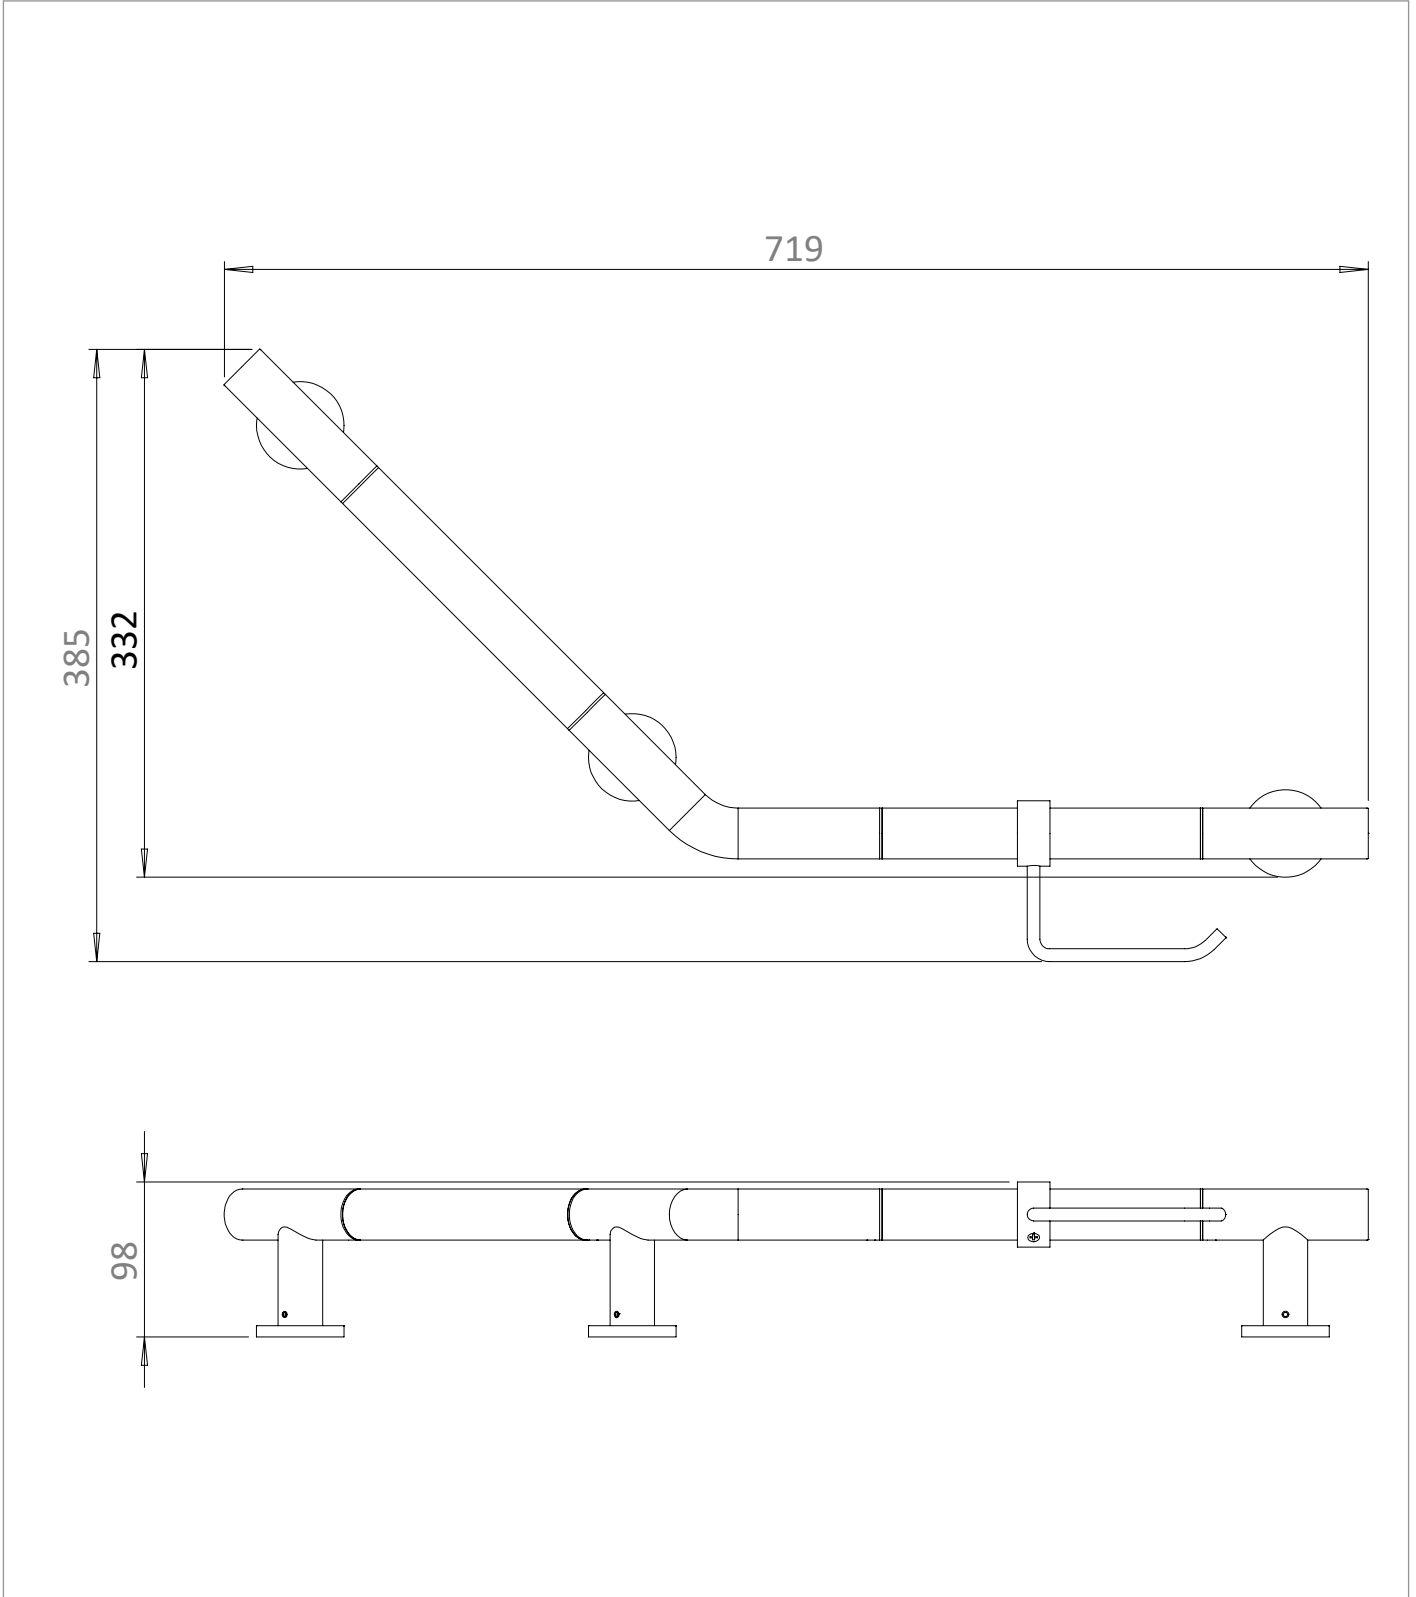

PRODUCT DATA SHEET

PRODUCT CODE

GBA7232M

RANGE

Grab Bar

DESCRIPTION

Angled Grab Bar & WC Roll Holder 719 x 332mm Matt Black

WEBSITE LINK

[Click Here](#)

CATEGORY	Accessories
WARRANTY DETAILS	15 Years
COLOUR	Matt Black
FINISH APPLICATION	Immersion Plating
PRIMARY MATERIAL	304 Stainless Steel
SECONDARY MATERIAL	Plastic
INSTALL TYPE	Wall Mounted
PRODUCT WIDTH MM	719
PRODUCT HEIGHT MM	385
PRODUCT DEPTH MM	98
PRODUCT NET WEIGHT KG	2

COLOUR CODE / REFERENCE	M
-------------------------	---

TECHNICAL DIMENSIONS

Dimensions in mm unless otherwise specified.

Tolerances (per material type) apply.

SPARES LIST

Only the parts labelled are available as spares.