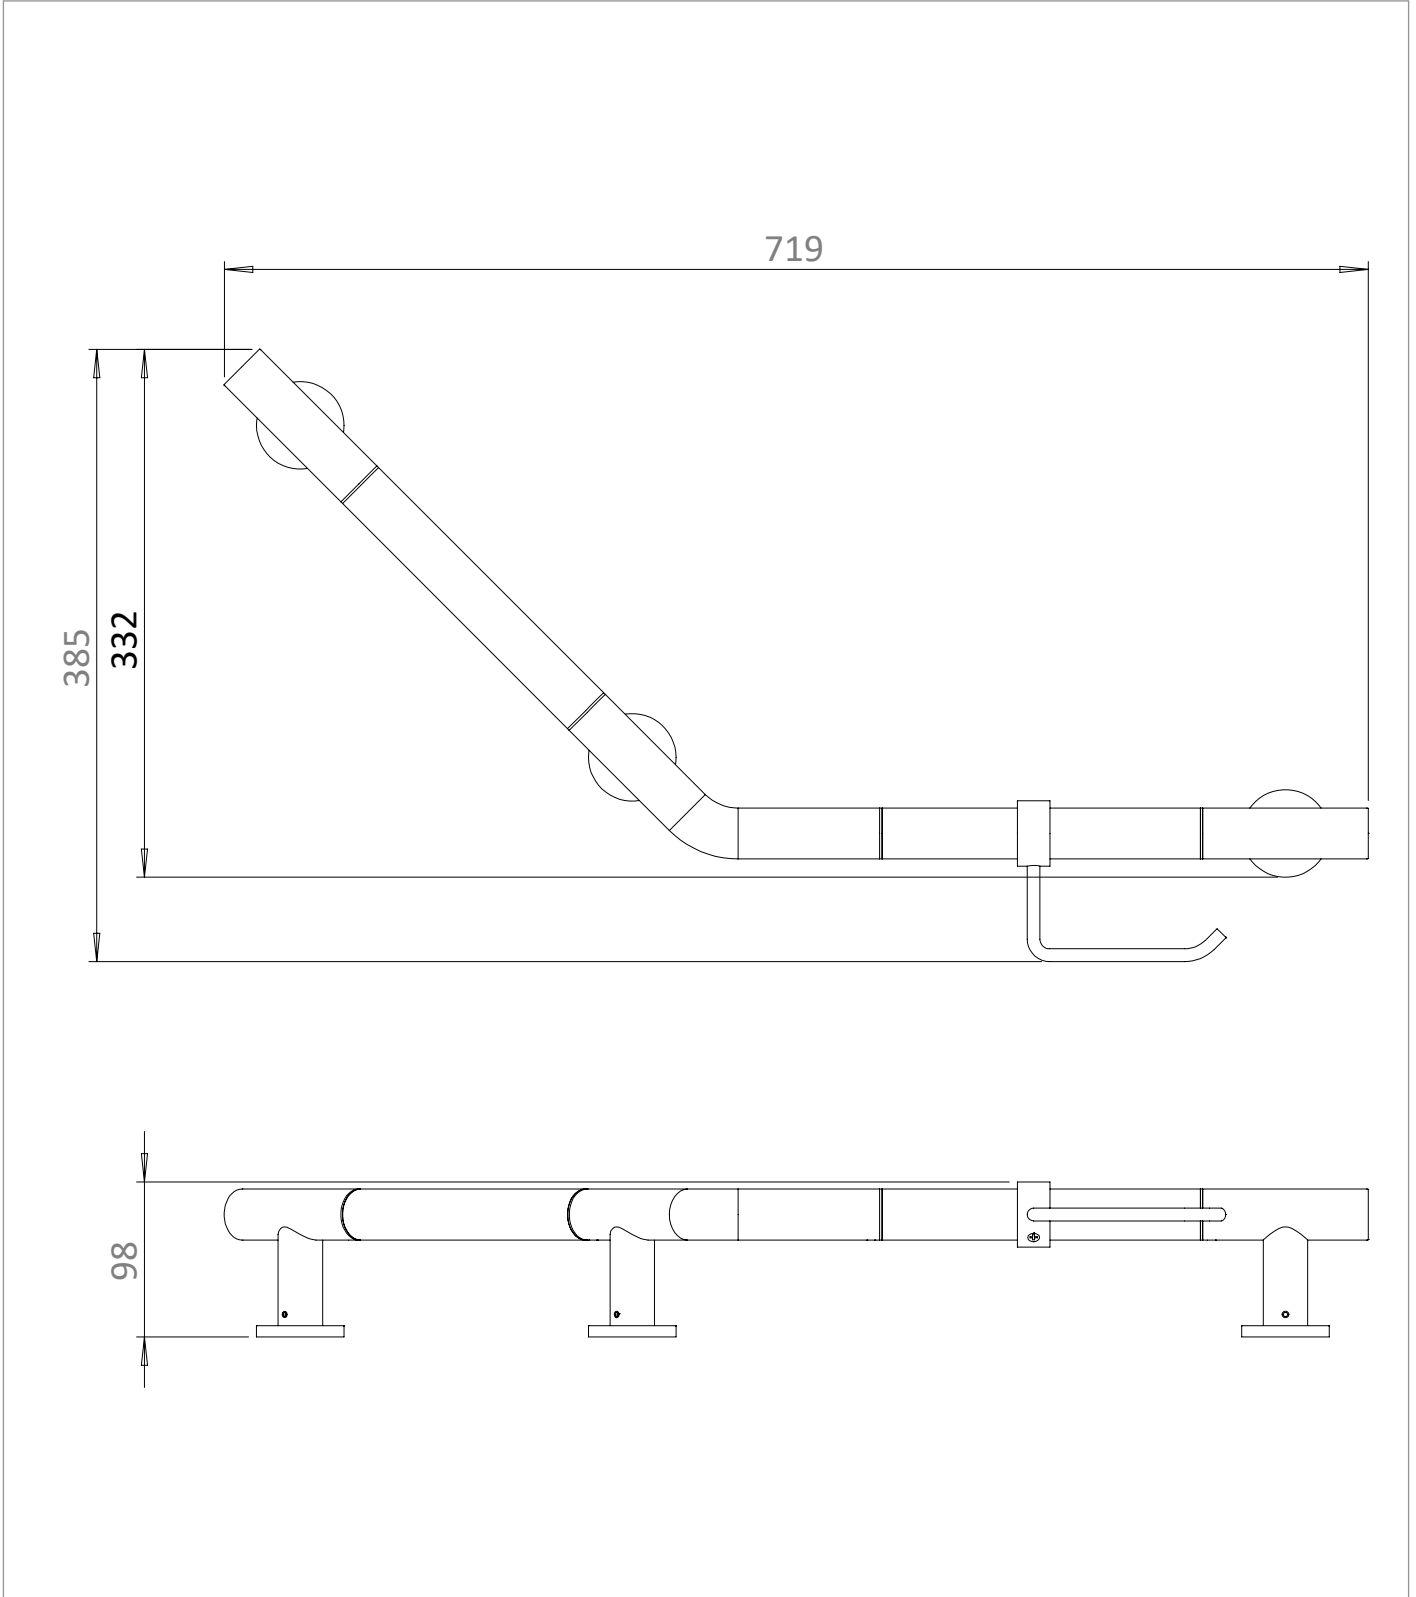

## DESCRIPTION

Angled Grab Bar & WC Roll Holder 719 x 332mm Slate

## WEBSITE LINK

[Click Here](#)

CATEGORY	Accessories
WARRANTY DETAILS	15 Years
COLOUR	Slate
FINISH APPLICATION	PVD
PRIMARY MATERIAL	304 Stainless Steel
SECONDARY MATERIAL	Plastic
INSTALL TYPE	Wall Mounted
PRODUCT WIDTH MM	719
PRODUCT HEIGHT MM	385
PRODUCT DEPTH MM	98
PRODUCT NET WEIGHT KG	2

## TECHNICAL DIMENSIONS

Dimensions in mm unless otherwise specified.

Tolerances (per material type) apply.