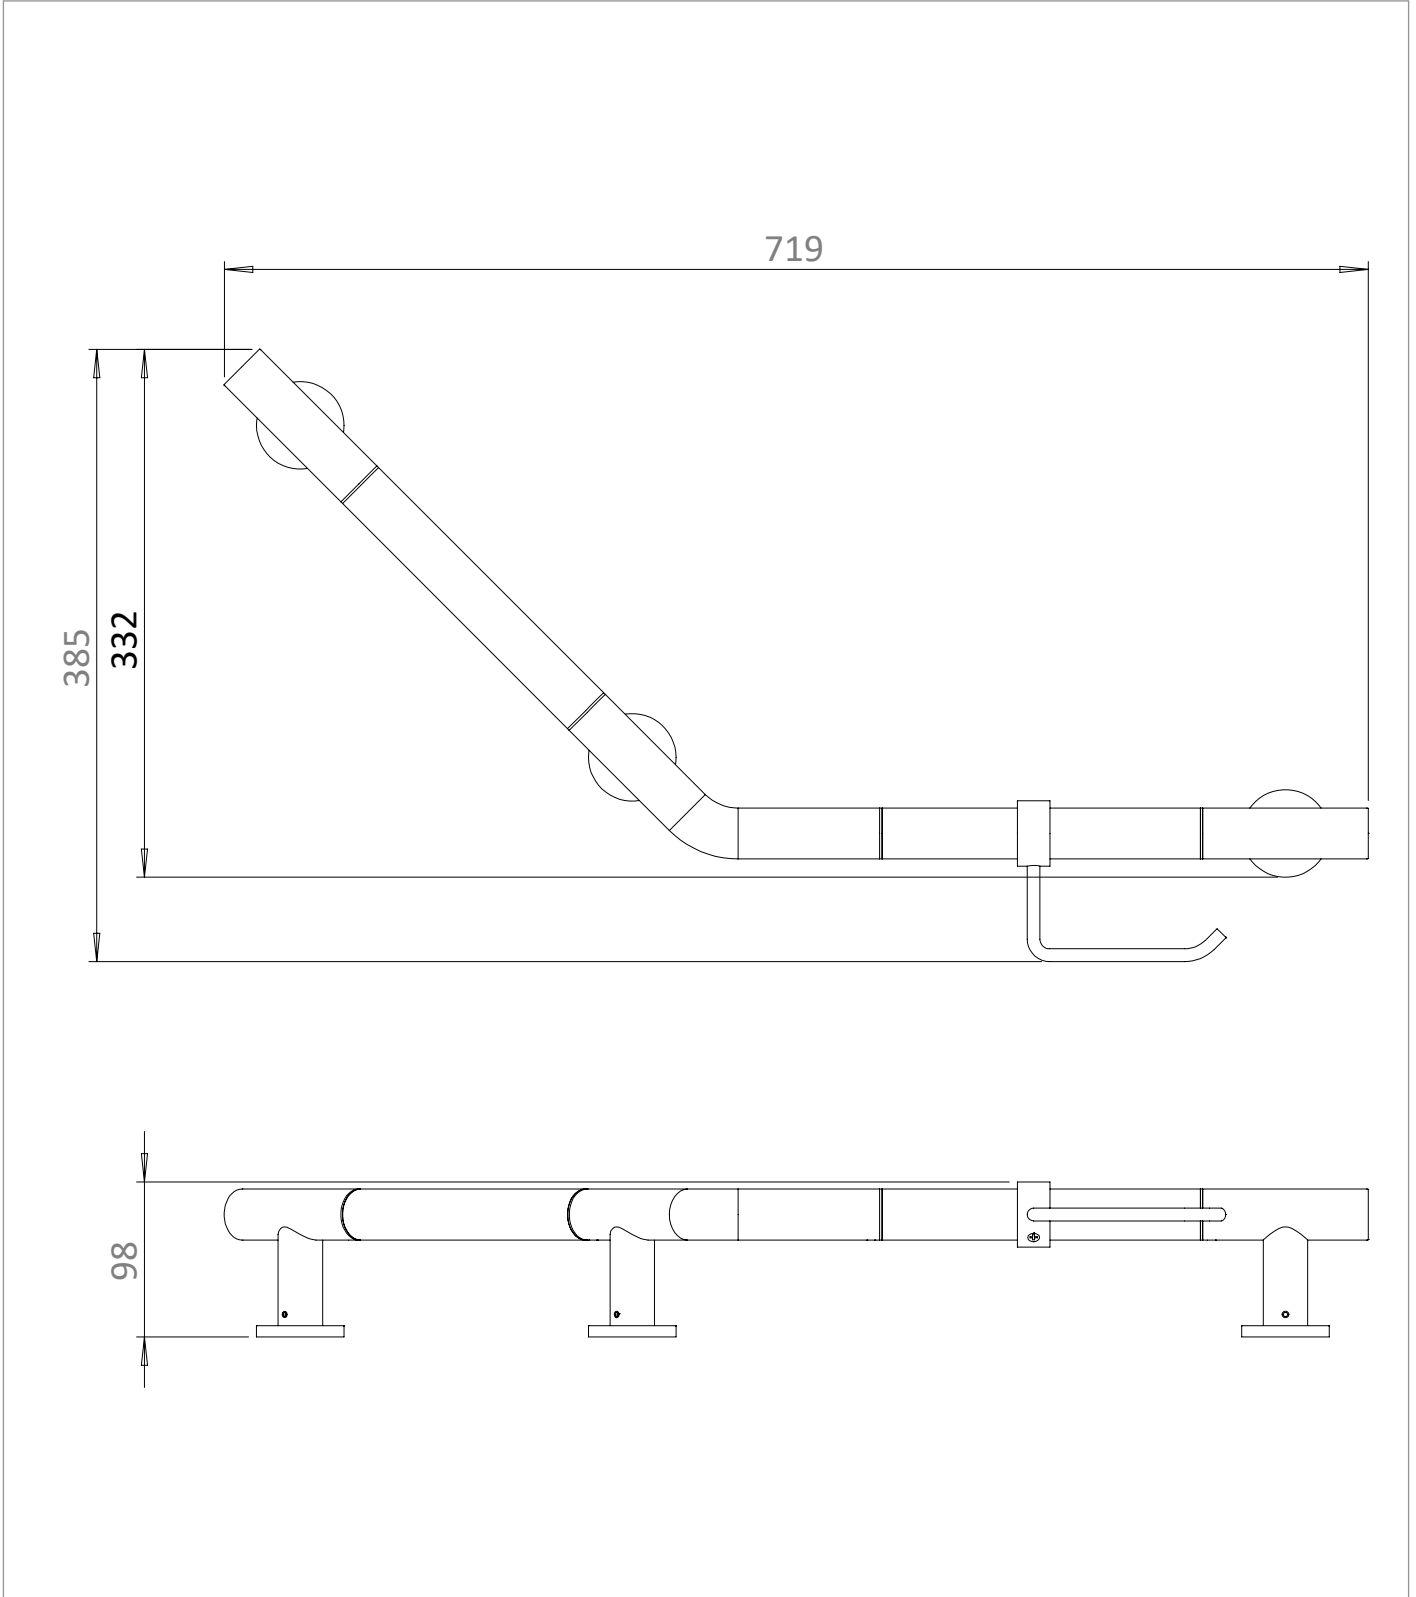

PRODUCT DATA SHEET

PRODUCT CODE

GBA7232V

RANGE

Grab Bar

DESCRIPTION

Angled Grab Bar & WC Roll Holder 719 x 332mm Brushed Nickel

WEBSITE LINK

[Click Here](#)

CATEGORY	Accessories
WARRANTY DETAILS	15 Years
COLOUR	Brushed Nickel
FINISH APPLICATION	PVD
PRIMARY MATERIAL	304 Stainless Steel
SECONDARY MATERIAL	Plastic
INSTALL TYPE	Wall Mounted
PRODUCT WIDTH MM	719
PRODUCT HEIGHT MM	385
PRODUCT DEPTH MM	98
PRODUCT NET WEIGHT KG	2

COLOUR CODE / REFERENCE	V
-------------------------	---

TECHNICAL DIMENSIONS

Dimensions in mm unless otherwise specified.

Tolerances (per material type) apply.

SPARES LIST

Only the parts labelled are available as spares.