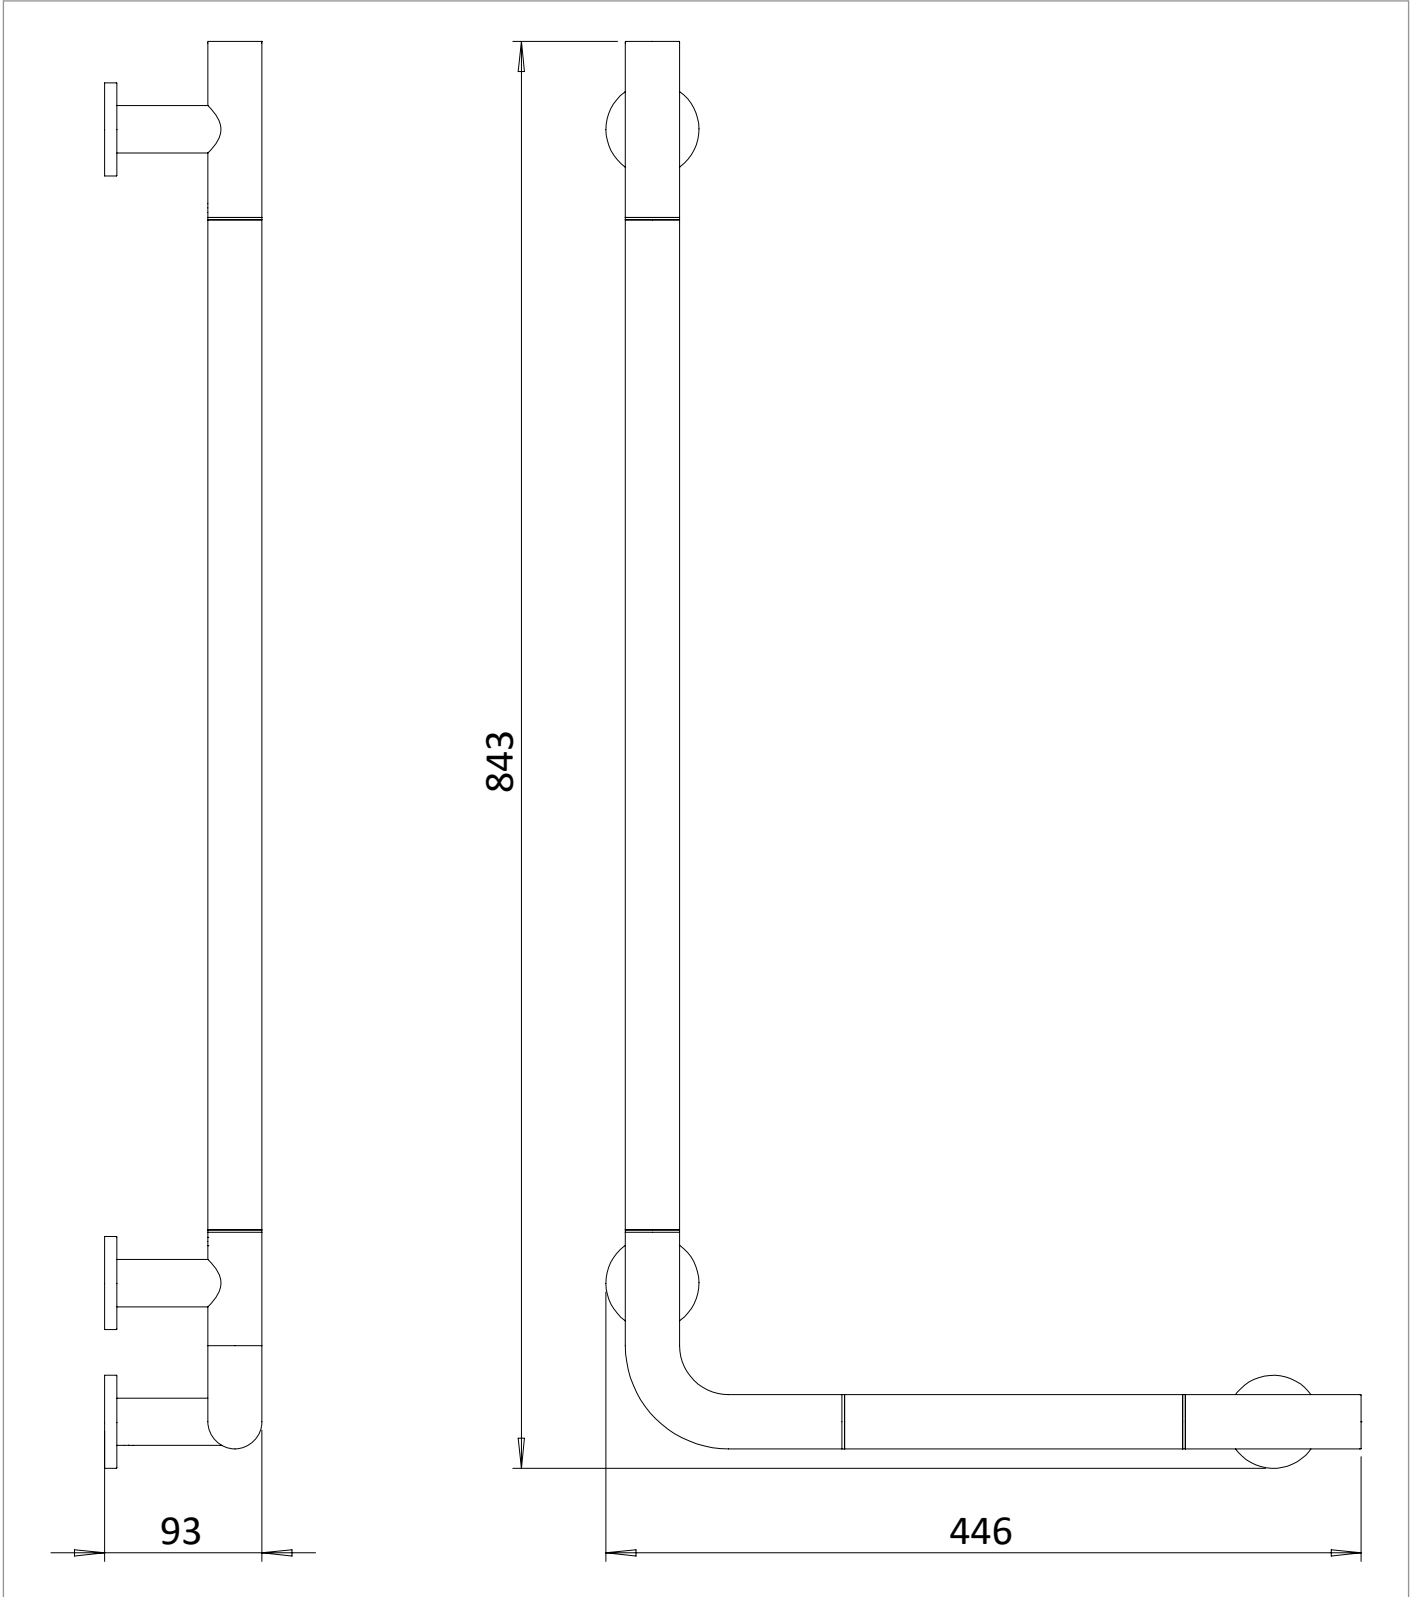

PRODUCT DATA SHEET

PRODUCT CODE

GBR8343BZ

RANGE

Grab Bar

DESCRIPTION

Right Angle Grab Bar 843 x 446mm
Brushed Bronze

WEBSITE LINK

[Click Here](#)

CATEGORY	Accessories
WARRANTY DETAILS	15 Years
COLOUR	Brushed Bronze
FINISH APPLICATION	PVD
PRIMARY MATERIAL	304 Stainless Steel
SECONDARY MATERIAL	Plastic
INSTALL TYPE	Wall Mounted
PRODUCT WIDTH MM	446
PRODUCT HEIGHT MM	843
PRODUCT DEPTH MM	93
PRODUCT NET WEIGHT KG	2.5

COLOUR CODE / REFERENCE	BZ
-------------------------	----

TECHNICAL DIMENSIONS

Dimensions in mm unless otherwise specified.

Tolerances (per material type) apply.

SPARES LIST

Only the parts labelled are available as spares.