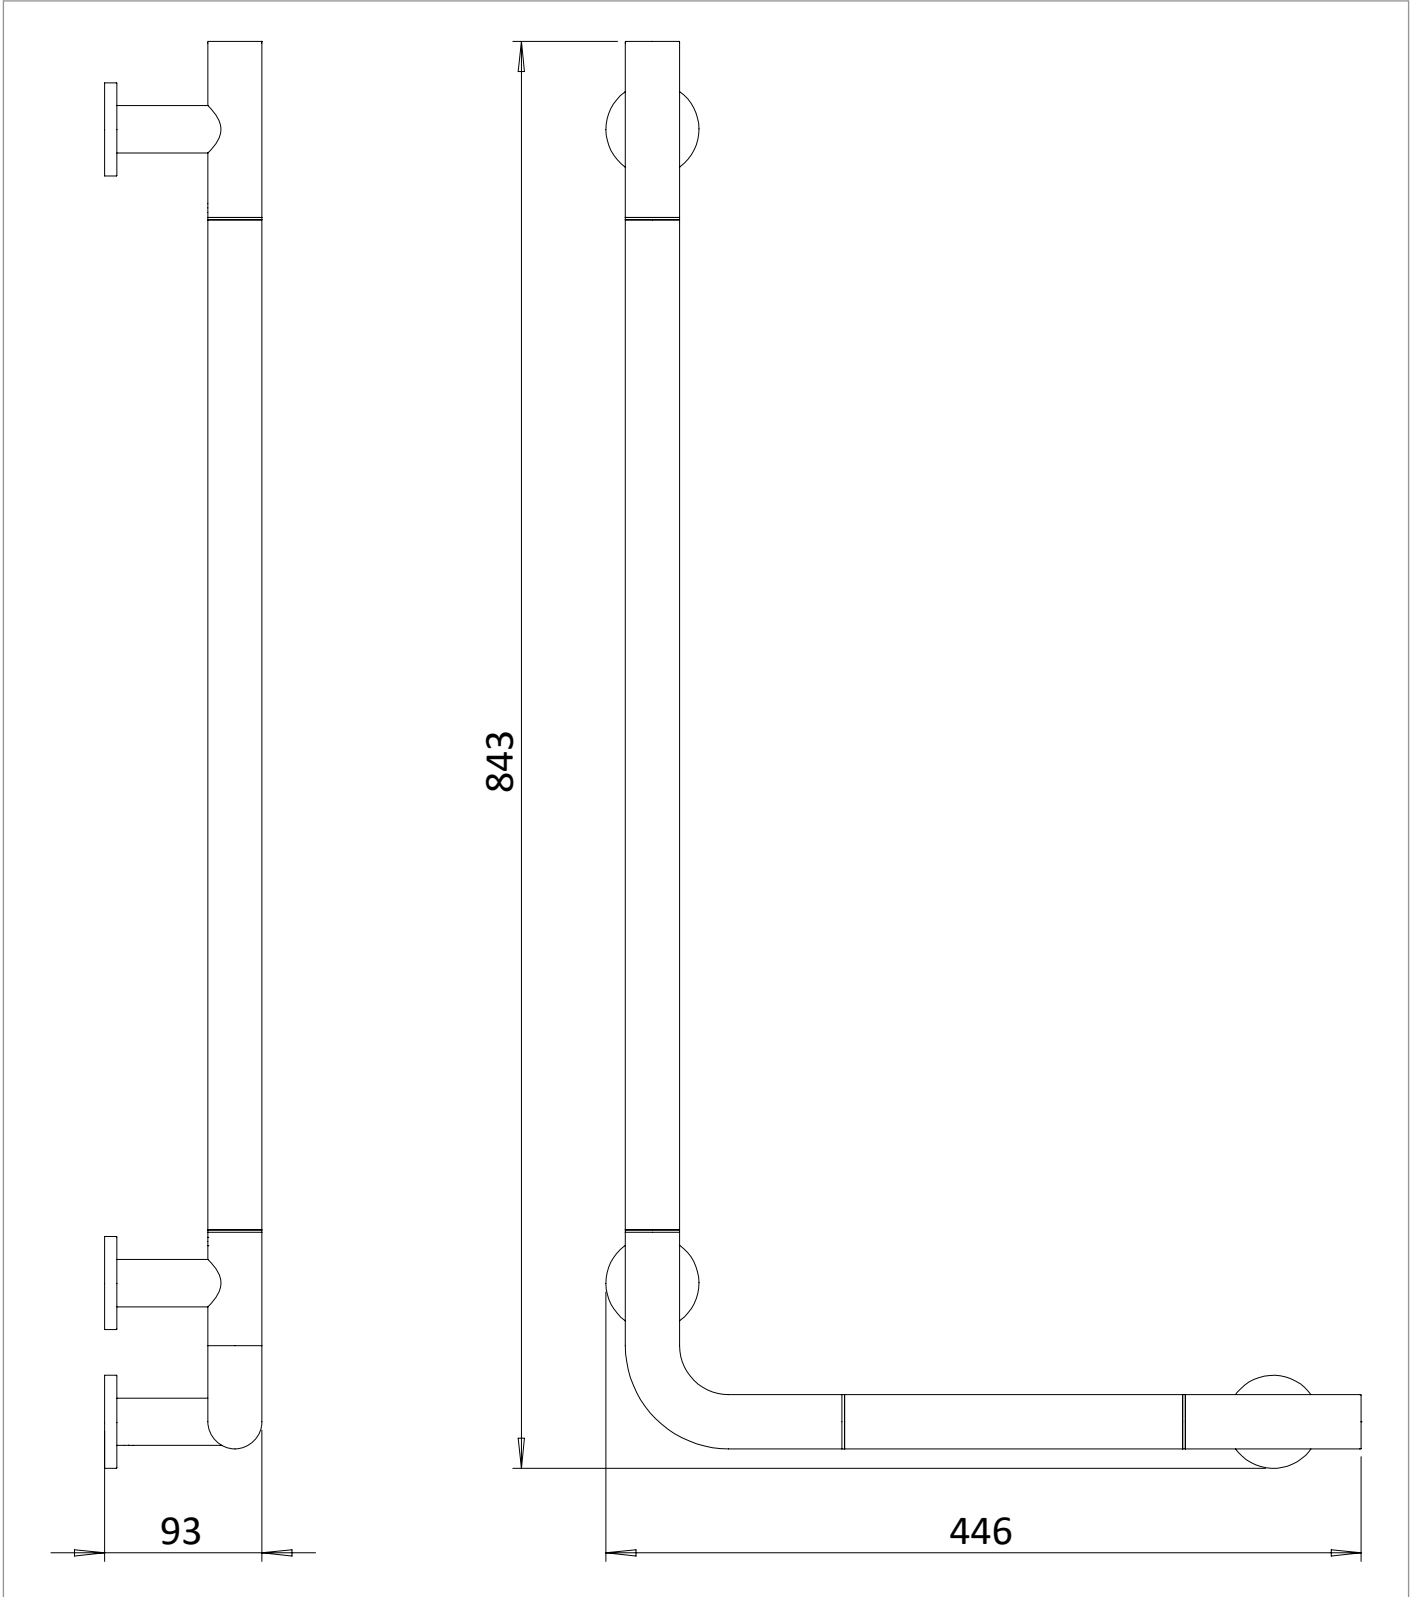

## DESCRIPTION

Right Angle Grab Bar 843 x 446mm  
Chrome

## WEBSITE LINK

[Click Here](#)

CATEGORY	Accessories
WARRANTY DETAILS	15 Years
COLOUR	Chrome
FINISH APPLICATION	Electroplated
PRIMARY MATERIAL	304 Stainless Steel
SECONDARY MATERIAL	Plastic
INSTALL TYPE	Wall Mounted
PRODUCT WIDTH MM	446
PRODUCT HEIGHT MM	843
PRODUCT DEPTH MM	93
PRODUCT NET WEIGHT KG	2.5

## TECHNICAL DIMENSIONS

Dimensions in mm unless otherwise specified.

Tolerances (per material type) apply.