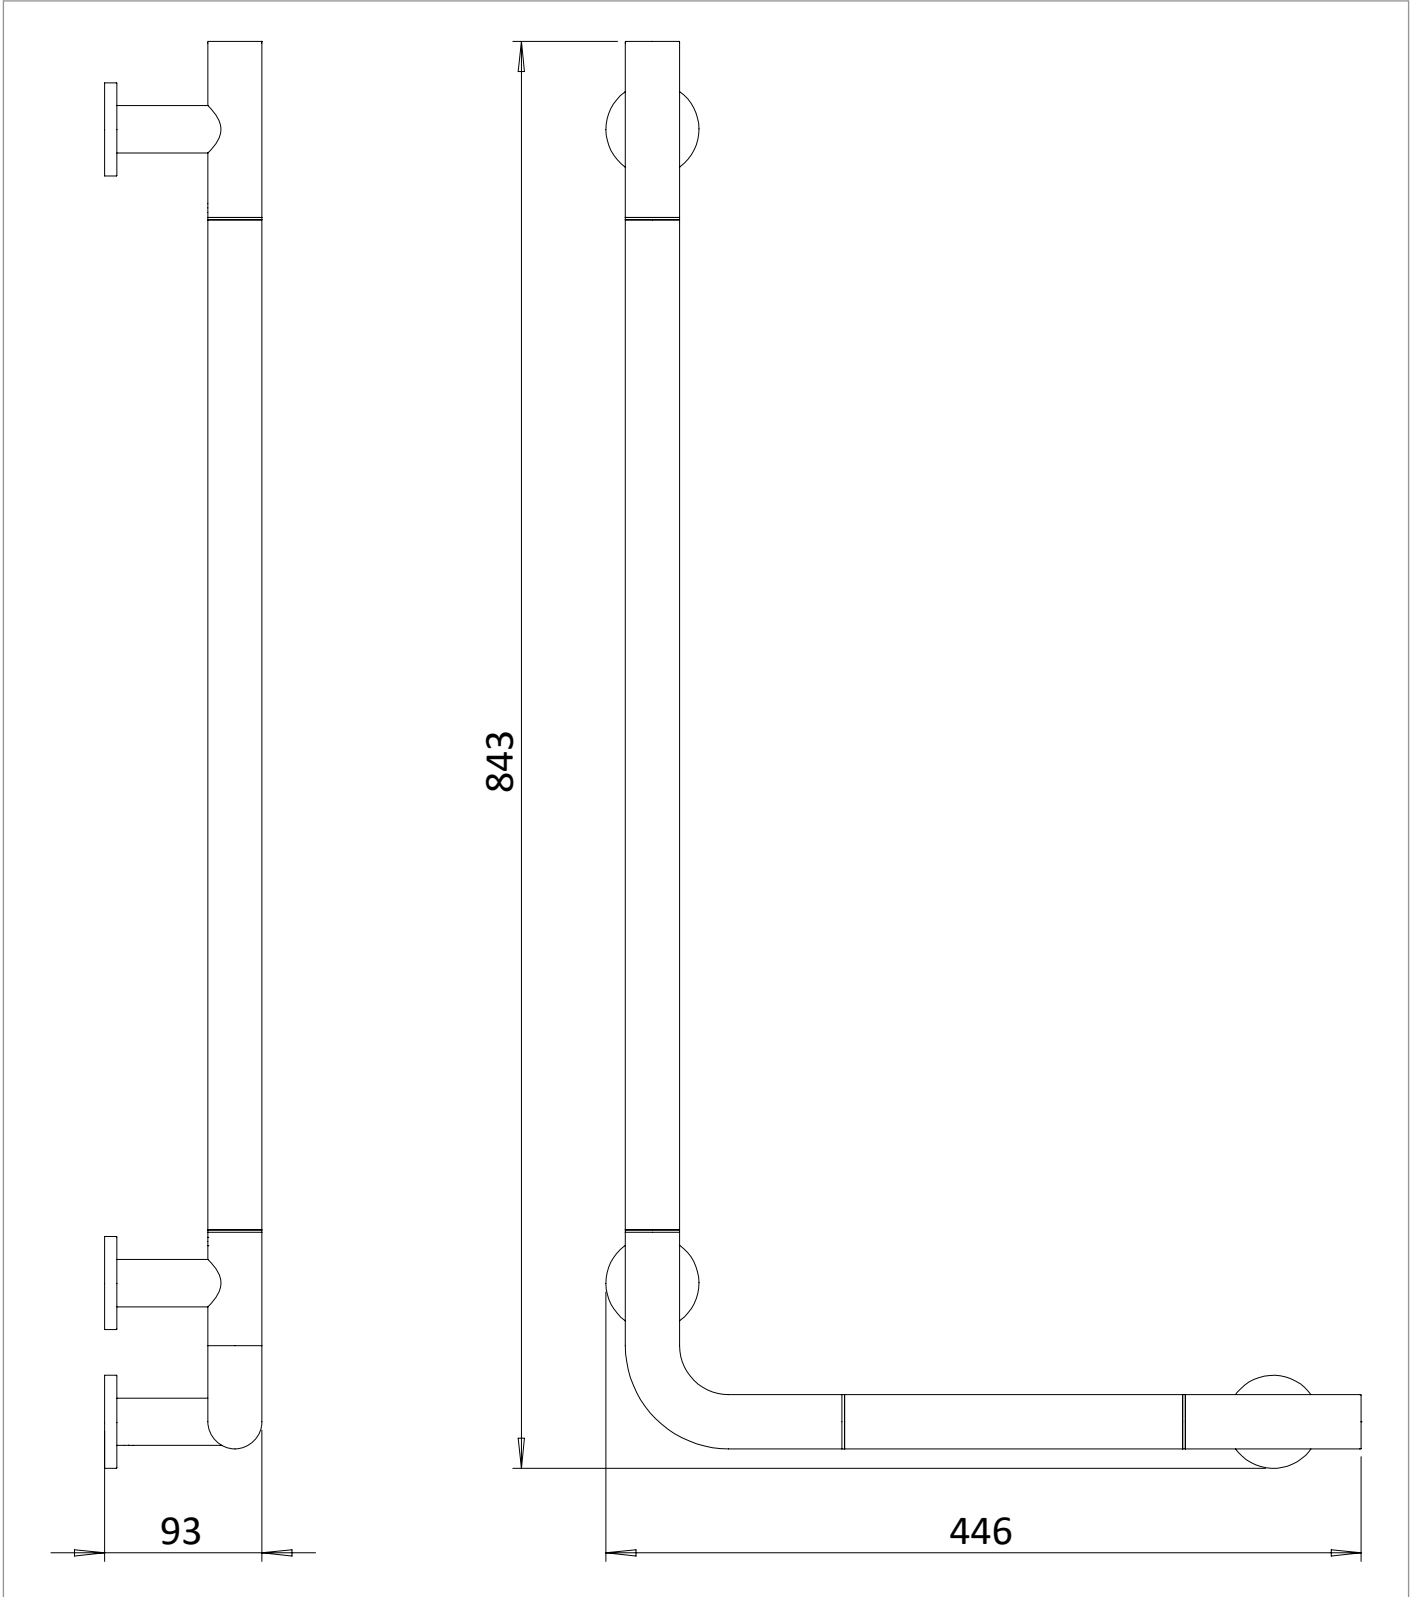

PRODUCT DATA SHEET

PRODUCT CODE

GBR8343F

RANGE

Grab Bar

DESCRIPTION

Right Angle Grab Bar 843 x 446mm
Brushed Brass

WEBSITE LINK

[Click Here](#)

| | |
|-----------------------|---------------------|
| CATEGORY | Accessories |
| WARRANTY DETAILS | 15 Years |
| COLOUR | Brushed Brass |
| FINISH APPLICATION | PVD |
| PRIMARY MATERIAL | 304 Stainless Steel |
| SECONDARY MATERIAL | Plastic |
| INSTALL TYPE | Wall Mounted |
| PRODUCT WIDTH MM | 446 |
| PRODUCT HEIGHT MM | 843 |
| PRODUCT DEPTH MM | 93 |
| PRODUCT NET WEIGHT KG | 2.5 |

| | |
|-------------------------|---|
| COLOUR CODE / REFERENCE | F |
|-------------------------|---|

TECHNICAL DIMENSIONS

Dimensions in mm unless otherwise specified.

Tolerances (per material type) apply.