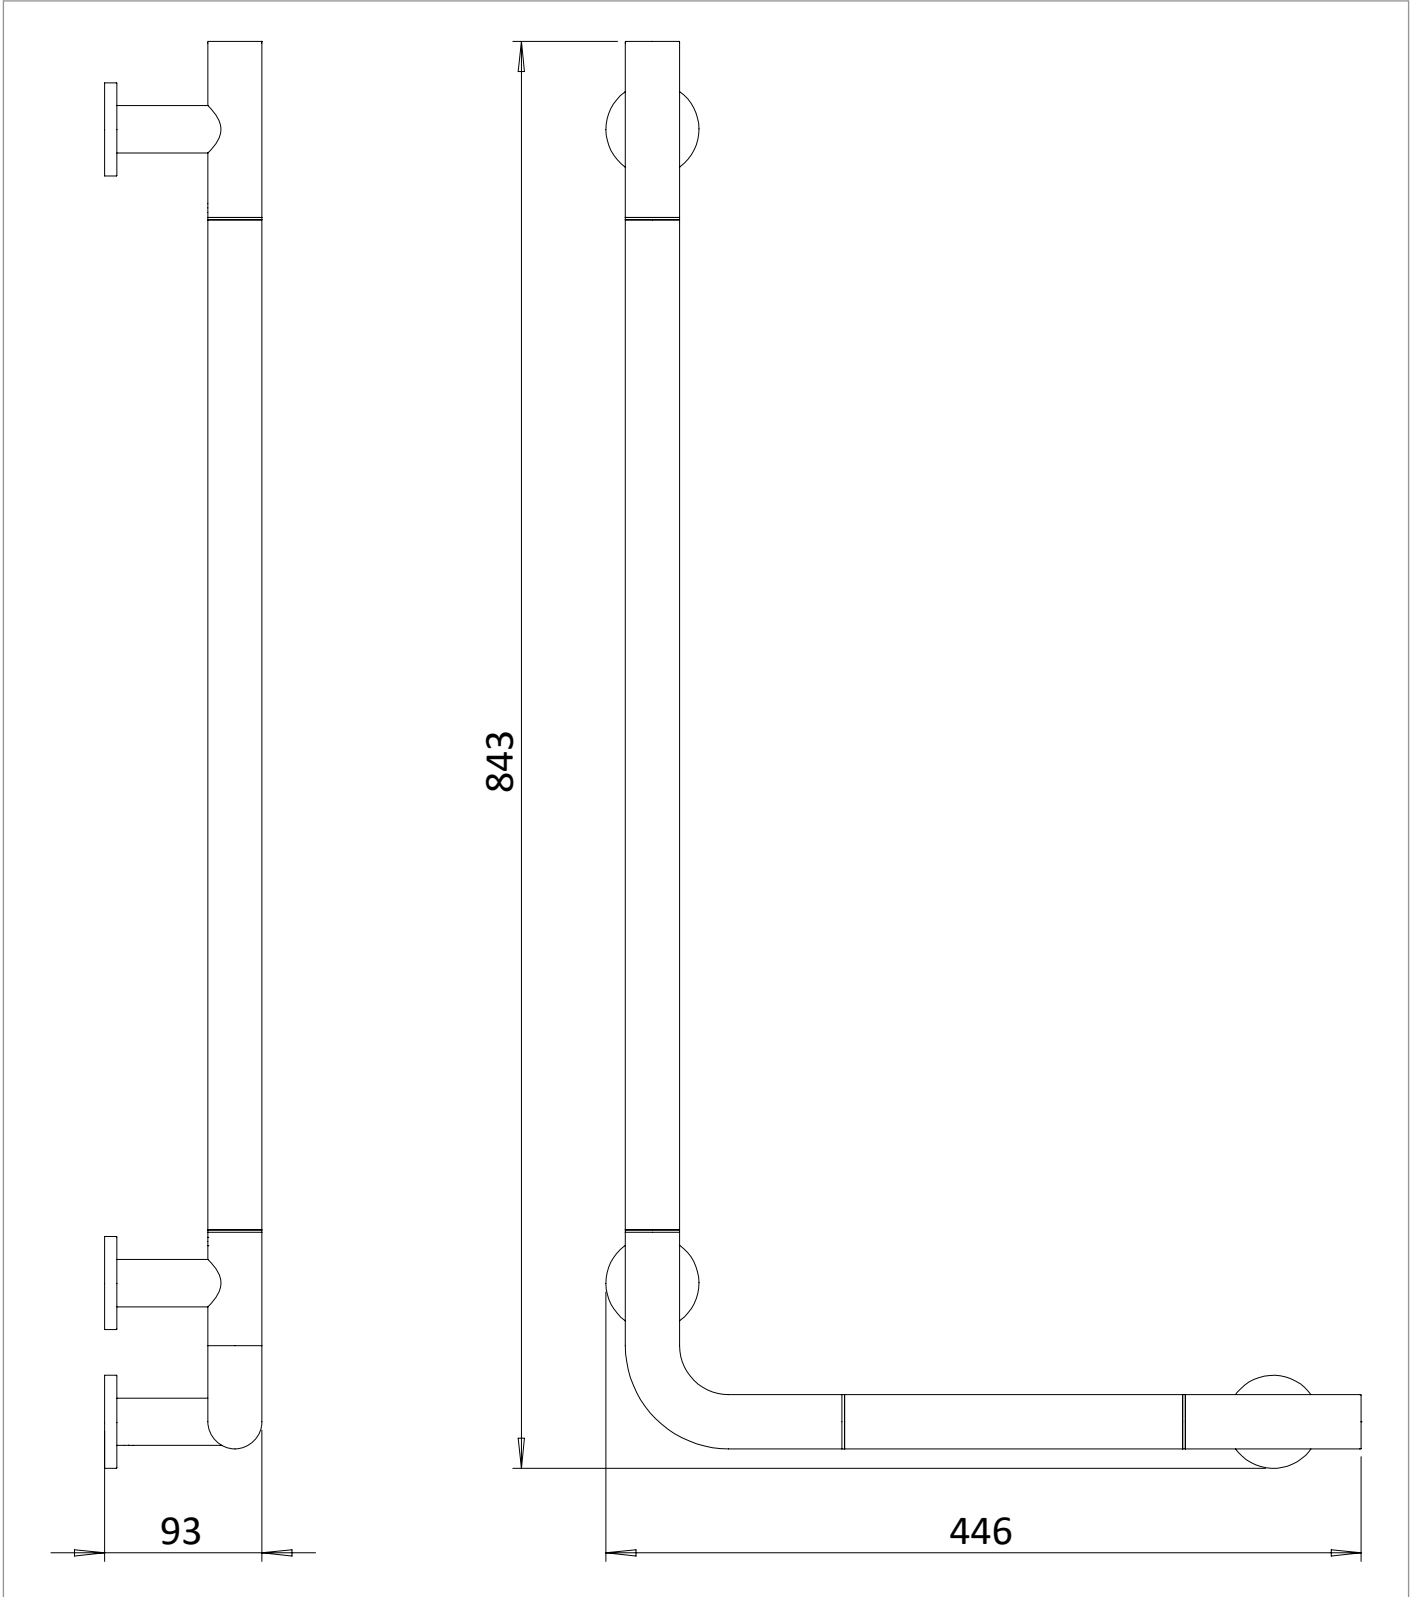

PRODUCT DATA SHEET

PRODUCT CODE

GBR8343M

RANGE

Grab Bar

DESCRIPTION

Right Angle Grab Bar 843 x 446mm Matt Black

WEBSITE LINK

[Click Here](#)

CATEGORY	Accessories
WARRANTY DETAILS	15 Years
COLOUR	Matt Black
FINISH APPLICATION	Immersion Plating
PRIMARY MATERIAL	304 Stainless Steel
SECONDARY MATERIAL	Plastic
INSTALL TYPE	Wall Mounted
PRODUCT WIDTH MM	446
PRODUCT HEIGHT MM	843
PRODUCT LENGTH MM	4
PRODUCT DEPTH MM	93
PRODUCT NET WEIGHT KG	2.5

COLOUR CODE / REFERENCE	M
-------------------------	---

TECHNICAL DIMENSIONS

Dimensions in mm unless otherwise specified.

Tolerances (per material type) apply.

SPARES LIST

Only the parts labelled are available as spares.