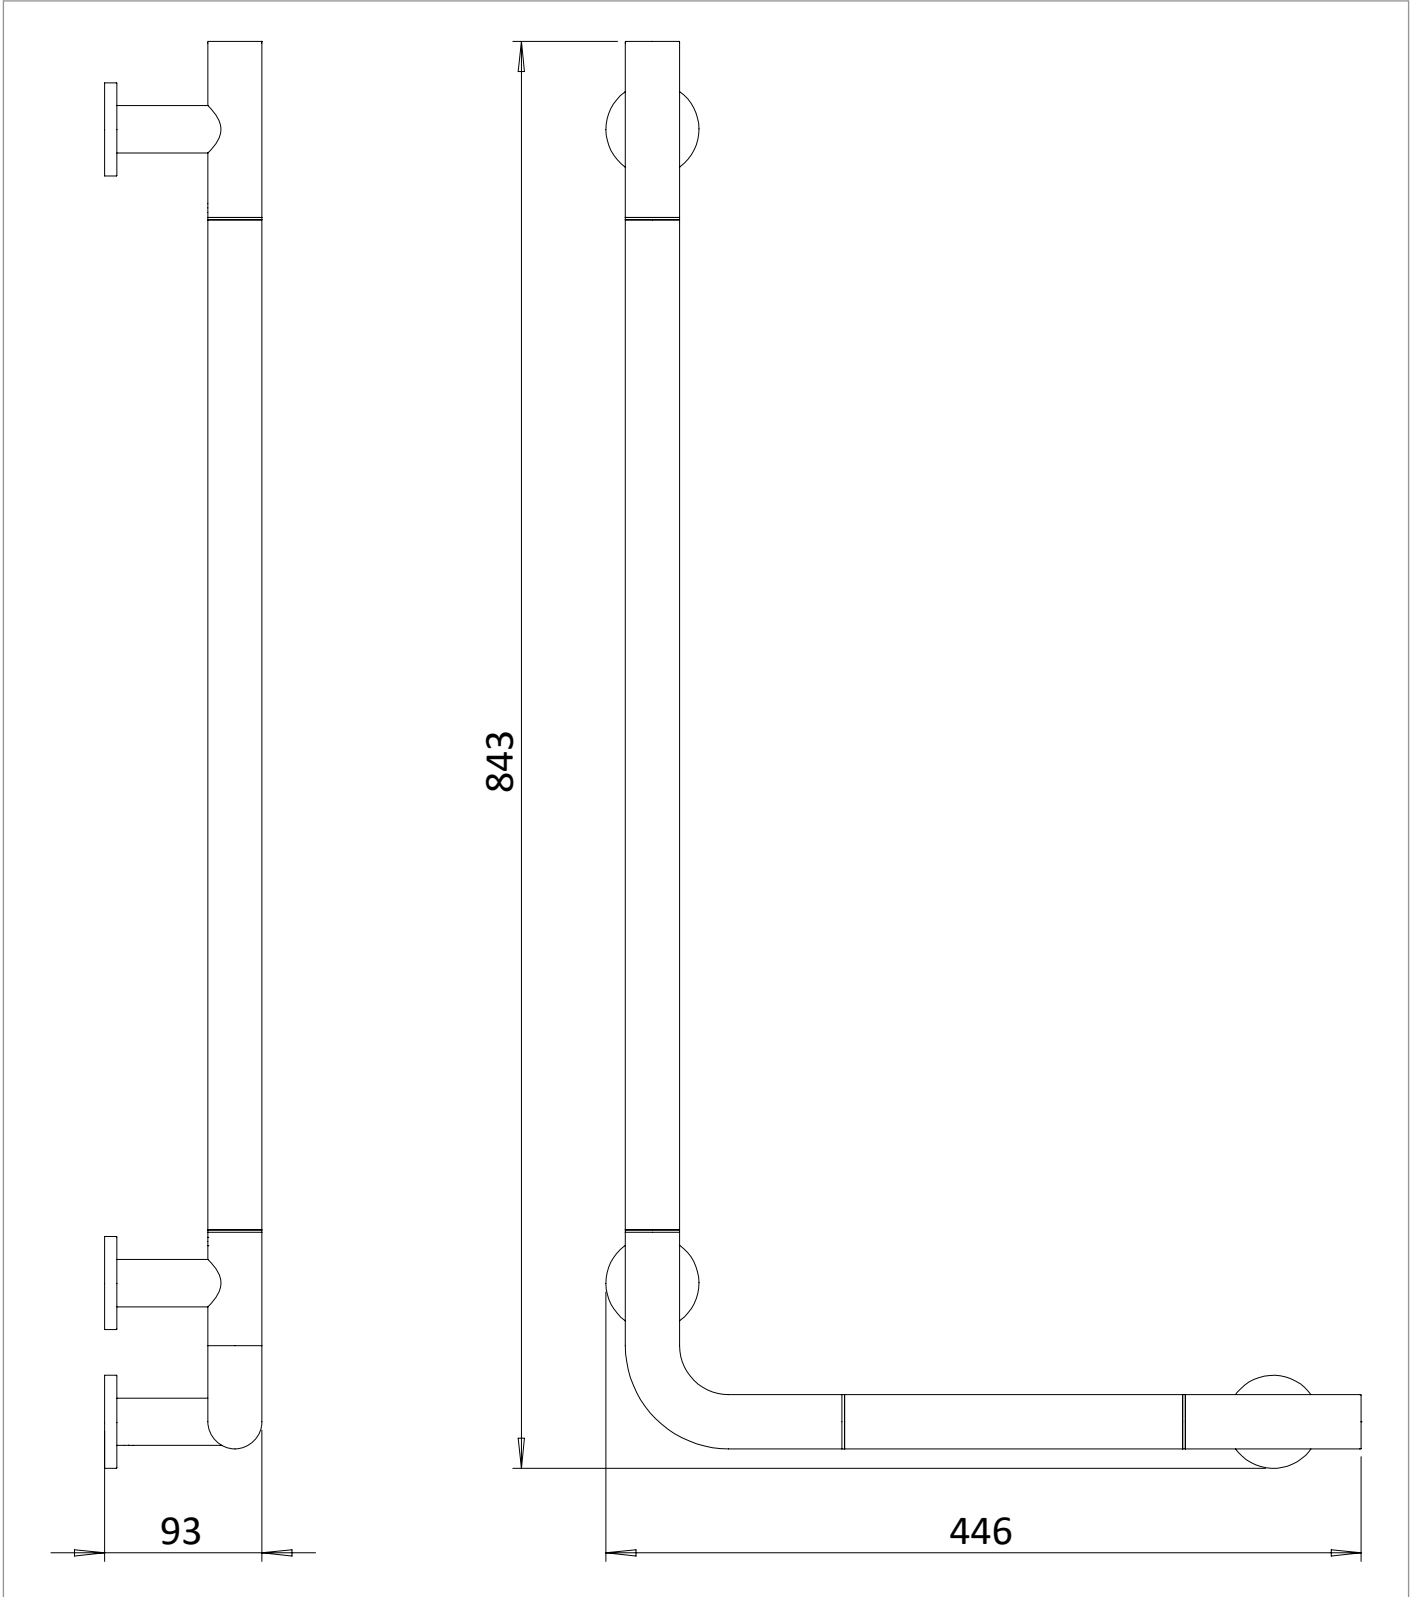

PRODUCT DATA SHEET

PRODUCT CODE

GBR8343T

RANGE

Grab Bar

DESCRIPTION

Right Angle Grab Bar 843 x 446mm
Slate

WEBSITE LINK

[Click Here](#)

CATEGORY	Accessories
WARRANTY DETAILS	15 Years
COLOUR	Slate
FINISH APPLICATION	PVD
PRIMARY MATERIAL	304 Stainless Steel
SECONDARY MATERIAL	Plastic
INSTALL TYPE	Wall Mounted
PRODUCT WIDTH MM	446
PRODUCT HEIGHT MM	843
PRODUCT DEPTH MM	93
PRODUCT NET WEIGHT KG	2.5

COLOUR CODE / REFERENCE	T
-------------------------	---

TECHNICAL DIMENSIONS

Dimensions in mm unless otherwise specified.

Tolerances (per material type) apply.

SPARES LIST

Only the parts labelled are available as spares.