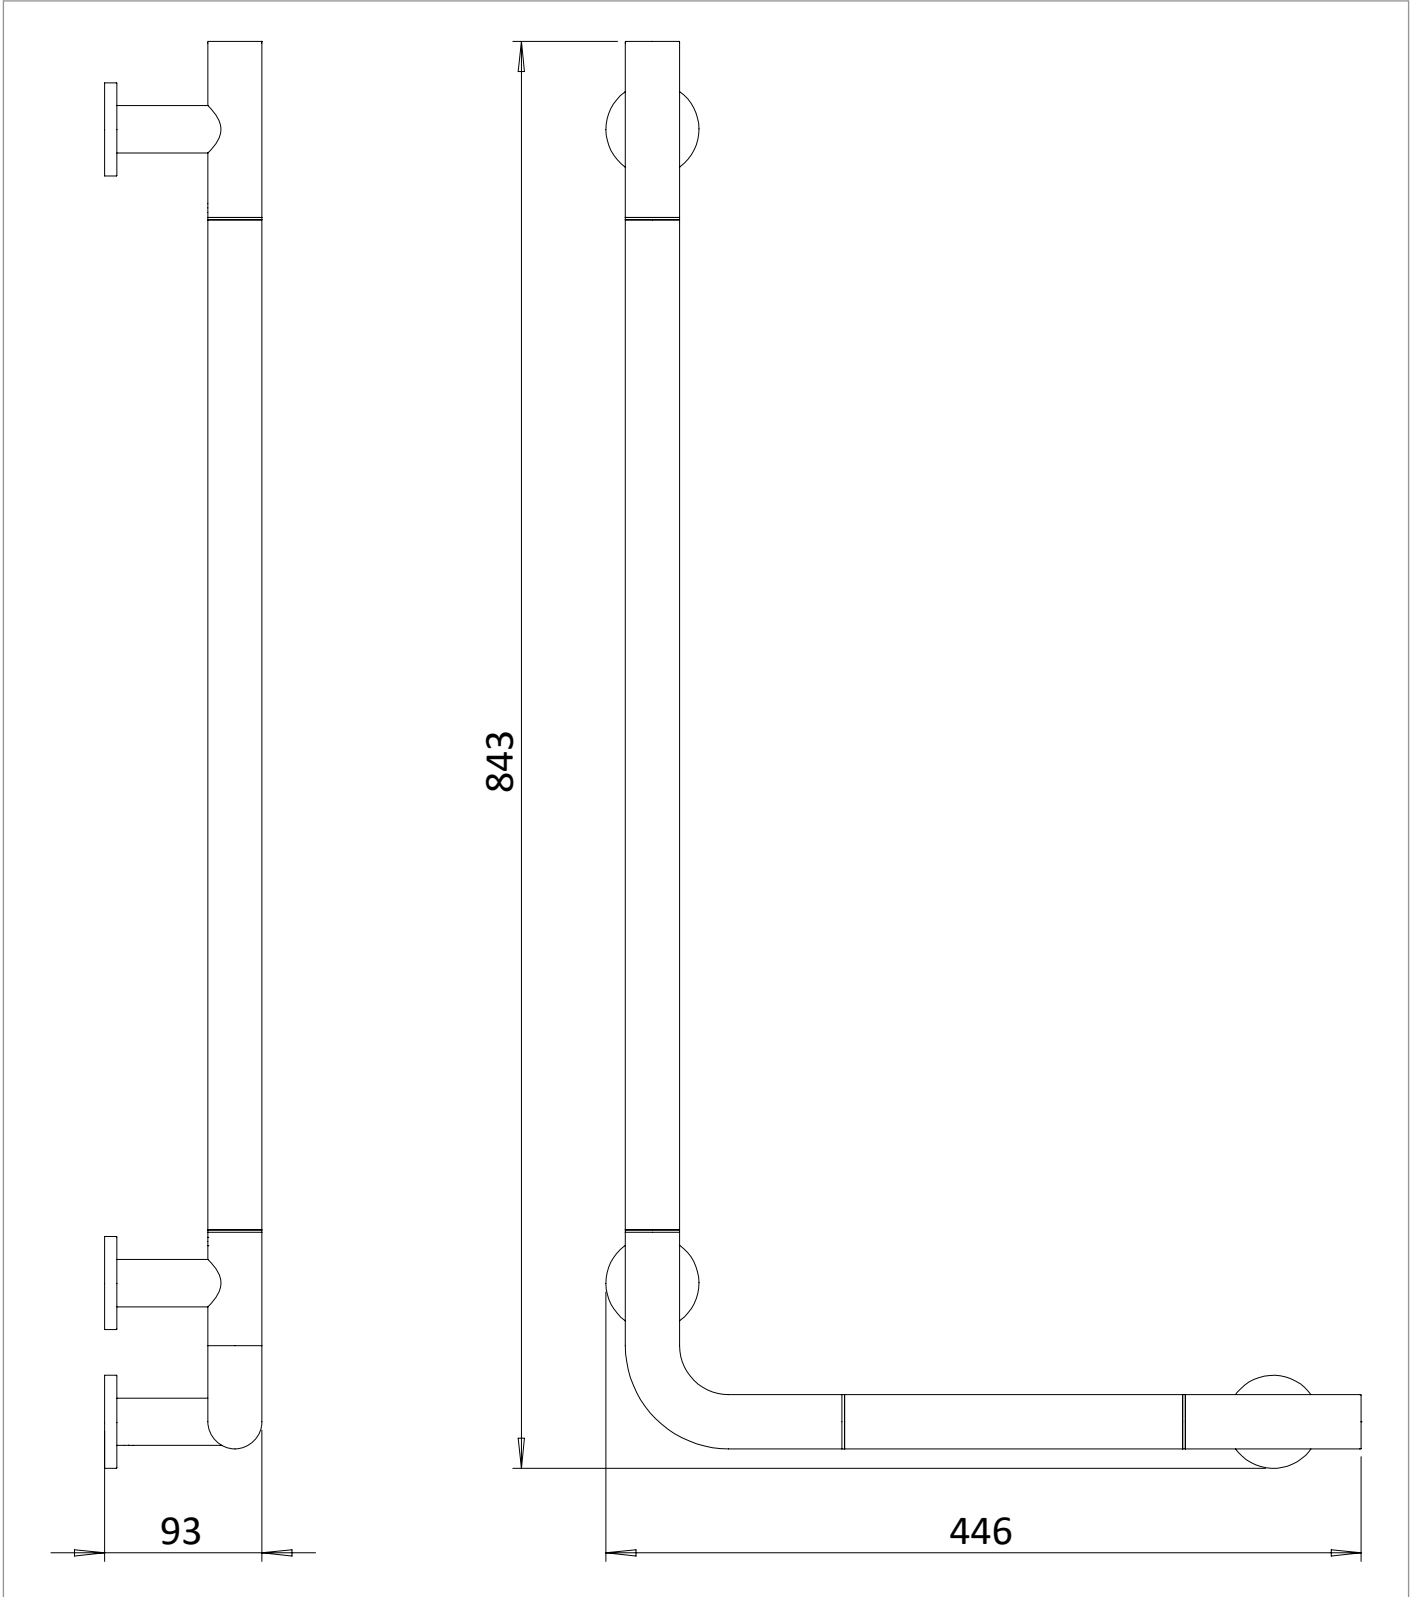

PRODUCT DATA SHEET

PRODUCT CODE

GBR8343V

RANGE

Grab Bar

DESCRIPTION

Right Angle Grab Bar 843 x 446mm
Brushed Nickel

WEBSITE LINK

[Click Here](#)

CATEGORY	Accessories
WARRANTY DETAILS	15 Years
COLOUR	Brushed Nickel
FINISH APPLICATION	PVD
PRIMARY MATERIAL	304 Stainless Steel
SECONDARY MATERIAL	Plastic
INSTALL TYPE	Wall Mounted
PRODUCT WIDTH MM	446
PRODUCT HEIGHT MM	843
PRODUCT DEPTH MM	93
PRODUCT NET WEIGHT KG	2.5

COLOUR CODE / REFERENCE	V
-------------------------	---

TECHNICAL DIMENSIONS

Dimensions in mm unless otherwise specified.

Tolerances (per material type) apply.

SPARES LIST

Only the parts labelled are available as spares.