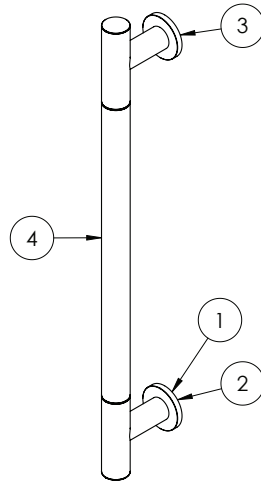

## DESCRIPTION

Straight Grab Bar 600mm Brushed Bronze

## TECHNICAL DIMENSIONS

Dimensions in mm unless otherwise specified.

Tolerances (per material type) apply.

## SPARES LIST

Only the parts labelled are available as spares.

NUMBER	PART CODE	DESCRIPTION
1	GBA00001F	Grab Bar Wall Bracket & Cover Brushed Brass
	GBA00001BZ	Grab Bar Wall Bracket & Cover Brushed Bronze
	GBA00001V	Grab Bar Wall Bracket & Cover Stainless Steel Effect
	GBA00001C	Grab Bar Wall Bracket & Cover Chrome
	GBA00001M	Grab Bar Wall Bracket & Cover Matt Black
	GBA00001T	Grab Bar Wall Bracket & Cover Slate
2	GBA00002F_R	Grab Bar RH End Bracket Brushed Brass
	GBA00002BZ_R	Grab Bar RH End Bracket Brushed Bronze
	GBA00002V_R	Grab Bar RH End Bracket Stainless Steel Effect
	GBA00002C_R	Grab Bar RH End Bracket Chrome
	GBA00002M_R	Grab Bar RH End Bracket Matt Black
	GBA00002T_R	Grab Bar RH End Bracket Slate
3	GBA00005F_L	Grab Bar LH End Bracket Brushed Brass
	GBA00005BZ_L	Grab Bar LH End Bracket Brushed Bronze
	GBA00005V_L	Grab Bar LH End Bracket Stainless Steel Effect
	GBA00005C_L	Grab Bar LH End Bracket Chrome
	GBA00005M_L	Grab Bar LH End Bracket Matt Black
	GBA00005T_L	Grab Bar LH End Bracket Slate
4	GBA00007F	Grab Bar Centre Section 437mm Brushed Brass
	GBA00007BZ	Grab Bar Centre Section 437mm Brushed Bronze
	GBA00007V	Grab Bar Centre Section 437mm Stainless Steel Effect
	GBA00007C	Grab Bar Centre Section 437mm Chrome
	GBA00007M	Grab Bar Centre Section 437mm Matt Black
	GBA00007T	Grab Bar Centre Section 437mm Slate