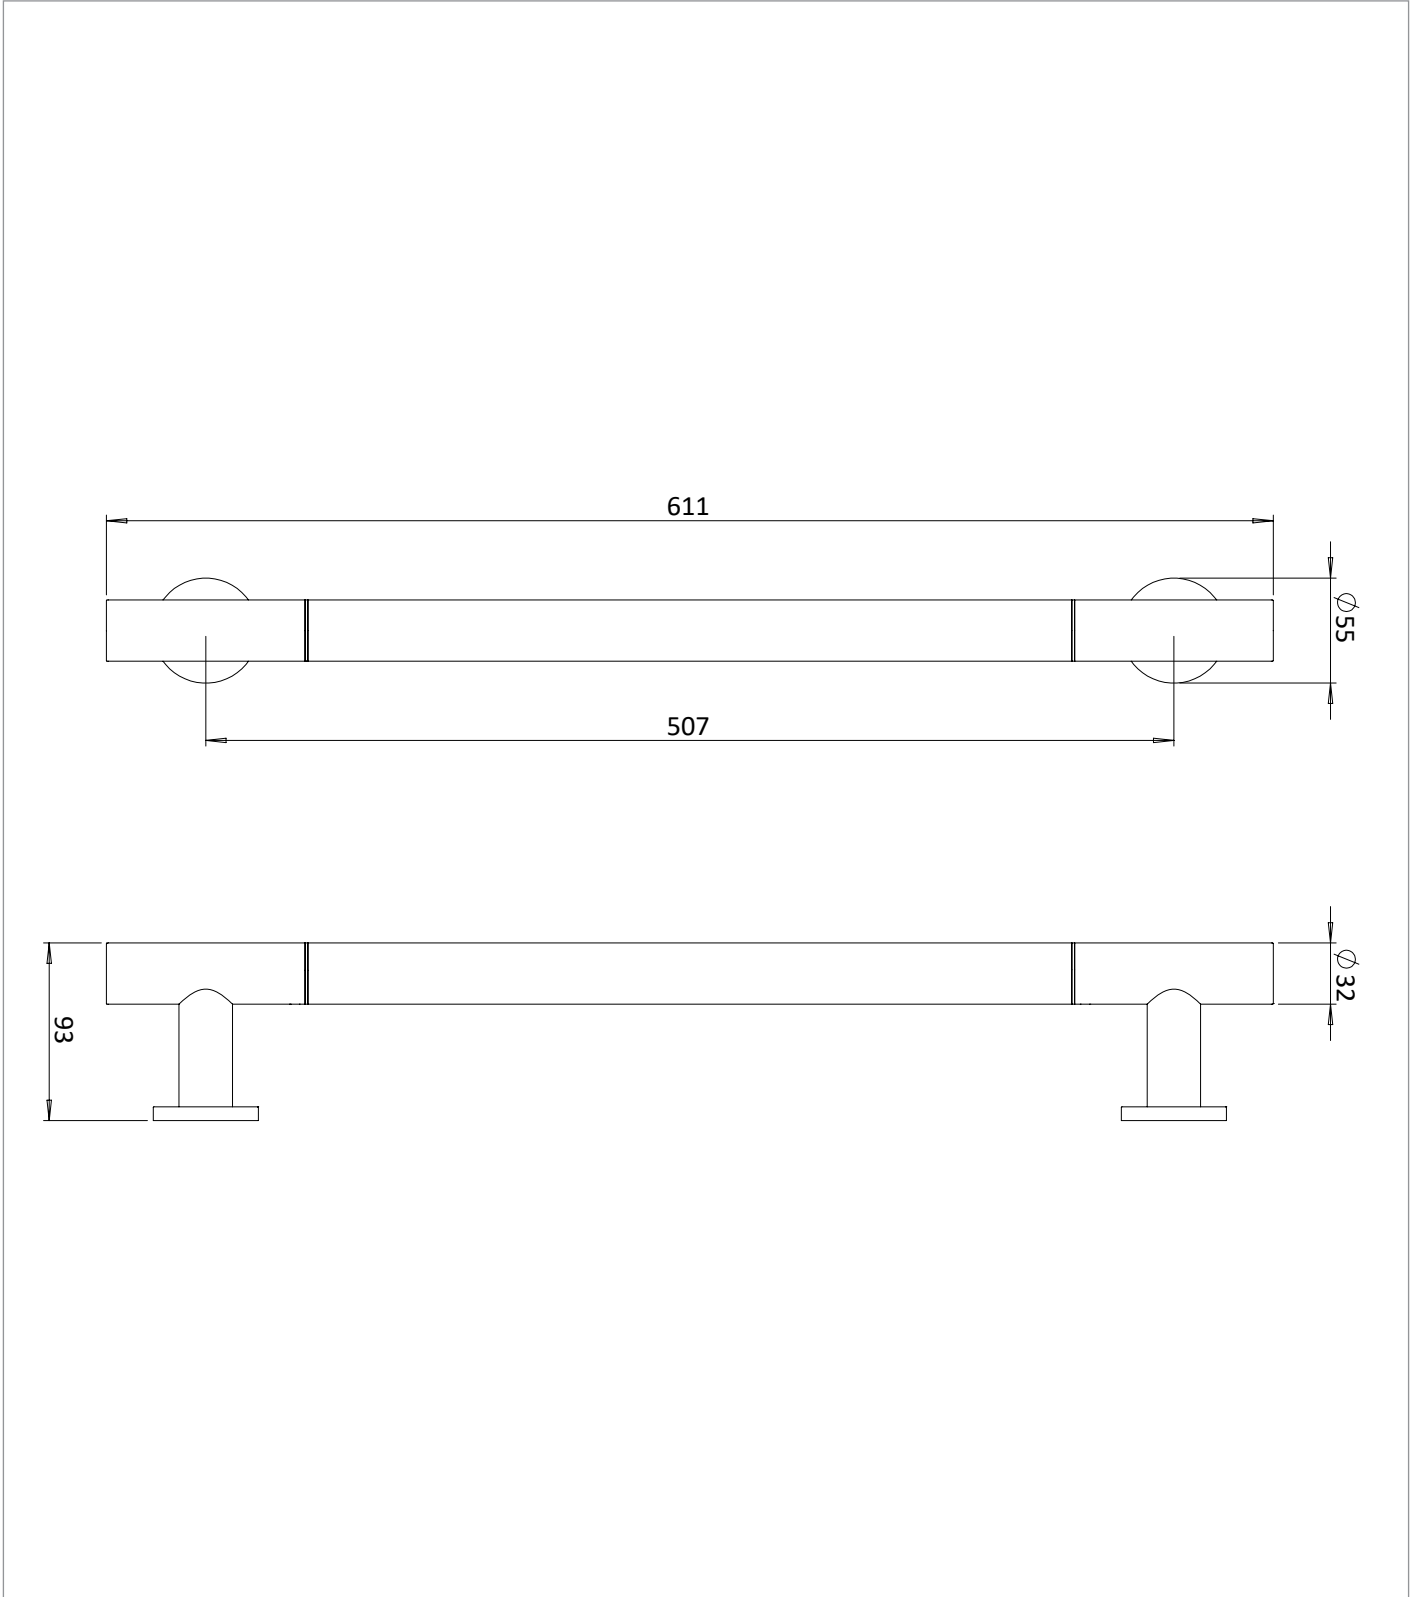

## WEBSITE LINK

[Click Here](#)

CATEGORY	Accessories
WARRANTY DETAILS	15 Years
COLOUR	Brushed Bronze
FINISH APPLICATION	PVD
PRIMARY MATERIAL	304 Stainless Steel
SECONDARY MATERIAL	Plastic
INSTALL TYPE	Wall Mounted
PRODUCT WIDTH MM	611
PRODUCT HEIGHT MM	55
PRODUCT DEPTH MM	93
PRODUCT NET WEIGHT KG	1.4

## TECHNICAL DIMENSIONS

Dimensions in mm unless otherwise specified.

Tolerances (per material type) apply.