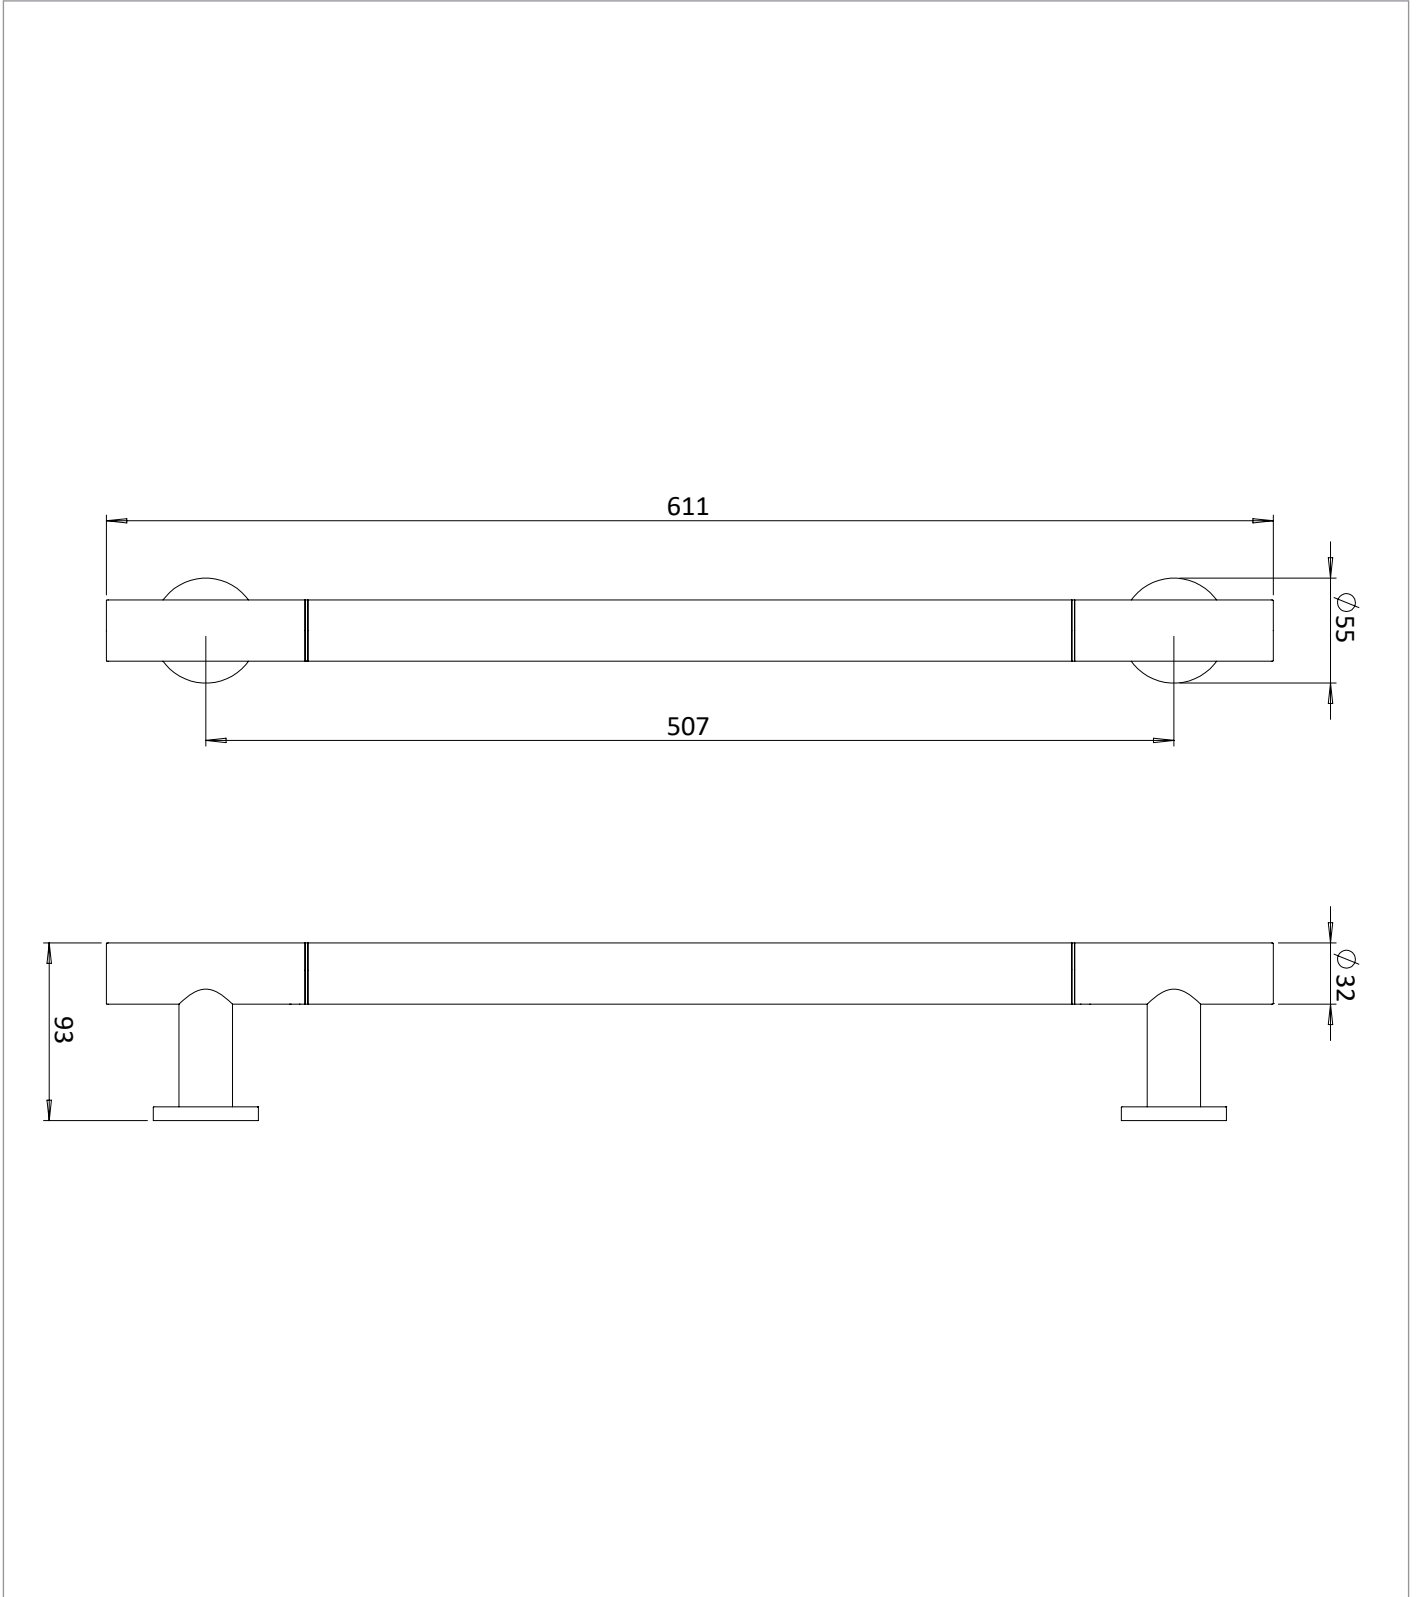

PRODUCT DATA SHEET

PRODUCT CODE

GBS600M

RANGE

Grab Bar

DESCRIPTION

Straight Grab Bar 600mm Matt Black

WEBSITE LINK

[Click Here](#)

CATEGORY	Accessories
WARRANTY DETAILS	15 Years
COLOUR	Matt Black
FINISH APPLICATION	Immersion Plating
PRIMARY MATERIAL	304 Stainless Steel
SECONDARY MATERIAL	Plastic
INSTALL TYPE	Wall Mounted
PRODUCT WIDTH MM	611
PRODUCT HEIGHT MM	55
PRODUCT DEPTH MM	93
PRODUCT NET WEIGHT KG	1.4

COLOUR CODE / REFERENCE	M
-------------------------	---

TECHNICAL DIMENSIONS

Dimensions in mm unless otherwise specified.

Tolerances (per material type) apply.

SPARES LIST

Only the parts labelled are available as spares.

NUMBER	PART CODE	DESCRIPTION
1	GBA00001F	Grab Bar Wall Bracket & Cover Brushed Brass
	GBA00001BZ	Grab Bar Wall Bracket & Cover Brushed Bronze
	GBA00001V	Grab Bar Wall Bracket & Cover Stainless Steel Effect
	GBA00001C	Grab Bar Wall Bracket & Cover Chrome
	GBA00001M	Grab Bar Wall Bracket & Cover Matt Black
	GBA00001T	Grab Bar Wall Bracket & Cover Slate
2	GBA00002F_R	Grab Bar RH End Bracket Brushed Brass
	GBA00002BZ_R	Grab Bar RH End Bracket Brushed Bronze
	GBA00002V_R	Grab Bar RH End Bracket Stainless Steel Effect
	GBA00002C_R	Grab Bar RH End Bracket Chrome
	GBA00002M_R	Grab Bar RH End Bracket Matt Black
	GBA00002T_R	Grab Bar RH End Bracket Slate
3	GBA00005F_L	Grab Bar LH End Bracket Brushed Brass
	GBA00005BZ_L	Grab Bar LH End Bracket Brushed Bronze
	GBA00005V_L	Grab Bar LH End Bracket Stainless Steel Effect
	GBA00005C_L	Grab Bar LH End Bracket Chrome
	GBA00005M_L	Grab Bar LH End Bracket Matt Black
	GBA00005T_L	Grab Bar LH End Bracket Slate
4	GBA00007F	Grab Bar Centre Section 437mm Brushed Brass
	GBA00007BZ	Grab Bar Centre Section 437mm Brushed Bronze
	GBA00007V	Grab Bar Centre Section 437mm Stainless Steel Effect
	GBA00007C	Grab Bar Centre Section 437mm Chrome
	GBA00007M	Grab Bar Centre Section 437mm Matt Black
	GBA00007T	Grab Bar Centre Section 437mm Slate