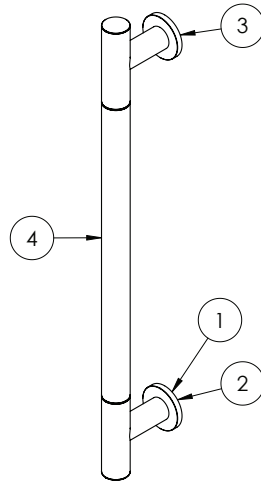

PRODUCT DATA SHEET

PRODUCT CODE

GBS600M

RANGE

Grab Bar

DESCRIPTION

Straight Grab Bar 600mm Matt Black

WEBSITE LINK

[Click Here](#)

CATEGORY	Accessories
WARRANTY DETAILS	15 Years
COLOUR	Matt Black
FINISH APPLICATION	Immersion Plating
PRIMARY MATERIAL	304 Stainless Steel
SECONDARY MATERIAL	Plastic
INSTALL TYPE	Wall Mounted
PRODUCT WIDTH MM	611
PRODUCT HEIGHT MM	55
PRODUCT DEPTH MM	93
PRODUCT NET WEIGHT KG	1.4

COLOUR CODE / REFERENCE	M
-------------------------	---

TECHNICAL DIMENSIONS

Dimensions in mm unless otherwise specified.

Tolerances (per material type) apply.

SPARES LIST

Only the parts labelled are available as spares.

NUMBER	PART CODE	DESCRIPTION
1	GBA00001F	Grab Bar Wall Bracket & Cover Brushed Brass
	GBA00001BZ	Grab Bar Wall Bracket & Cover Brushed Bronze
	GBA00001V	Grab Bar Wall Bracket & Cover Stainless Steel Effect
	GBA00001C	Grab Bar Wall Bracket & Cover Chrome
	GBA00001M	Grab Bar Wall Bracket & Cover Matt Black
	GBA00001T	Grab Bar Wall Bracket & Cover Slate
2	GBA00002F_R	Grab Bar RH End Bracket Brushed Brass
	GBA00002BZ_R	Grab Bar RH End Bracket Brushed Bronze
	GBA00002V_R	Grab Bar RH End Bracket Stainless Steel Effect
	GBA00002C_R	Grab Bar RH End Bracket Chrome
	GBA00002M_R	Grab Bar RH End Bracket Matt Black
	GBA00002T_R	Grab Bar RH End Bracket Slate
3	GBA00005F_L	Grab Bar LH End Bracket Brushed Brass
	GBA00005BZ_L	Grab Bar LH End Bracket Brushed Bronze
	GBA00005V_L	Grab Bar LH End Bracket Stainless Steel Effect
	GBA00005C_L	Grab Bar LH End Bracket Chrome
	GBA00005M_L	Grab Bar LH End Bracket Matt Black
	GBA00005T_L	Grab Bar LH End Bracket Slate
4	GBA00007F	Grab Bar Centre Section 437mm Brushed Brass
	GBA00007BZ	Grab Bar Centre Section 437mm Brushed Bronze
	GBA00007V	Grab Bar Centre Section 437mm Stainless Steel Effect
	GBA00007C	Grab Bar Centre Section 437mm Chrome
	GBA00007M	Grab Bar Centre Section 437mm Matt Black
	GBA00007T	Grab Bar Centre Section 437mm Slate