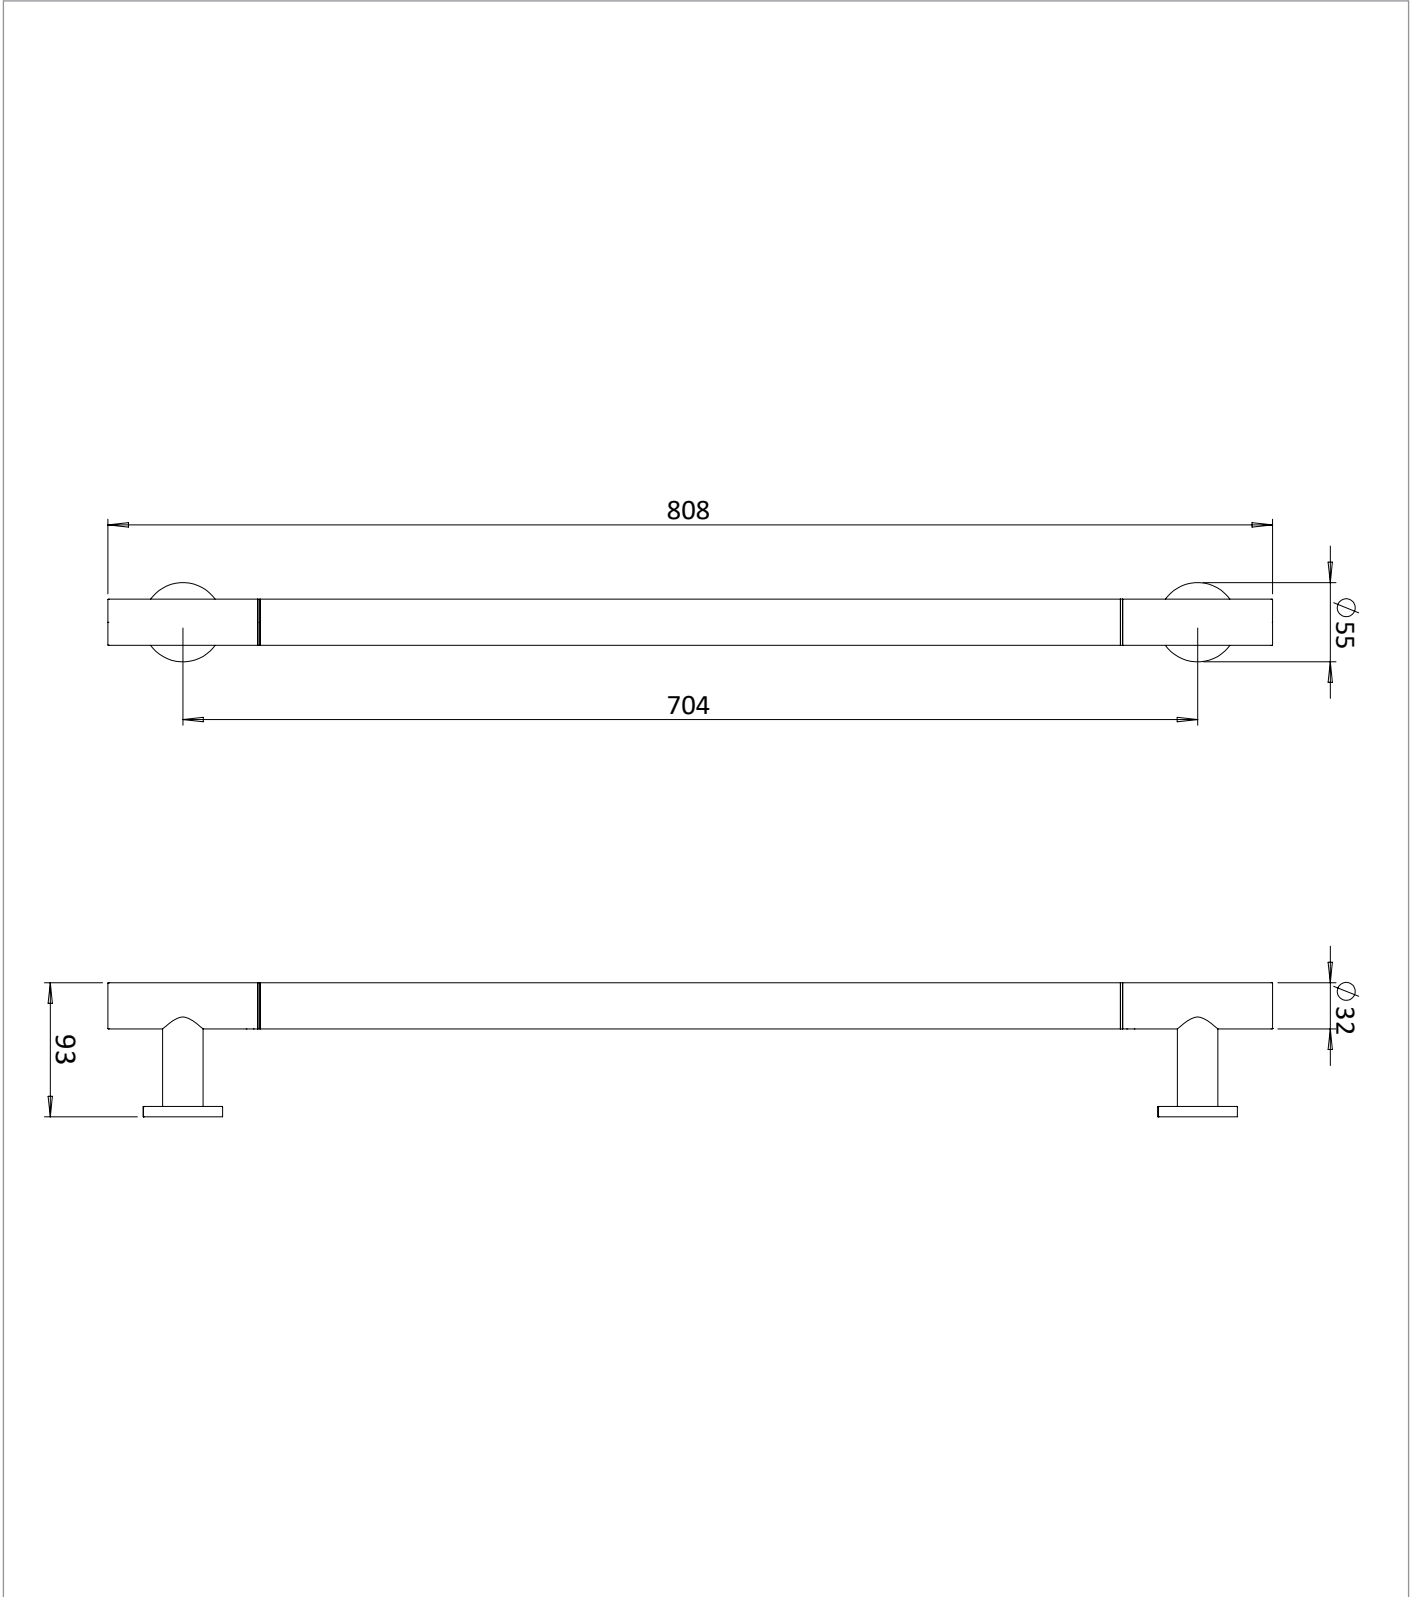

## DESCRIPTION

Straight Grab Bar 800mm Brushed Bronze

## WEBSITE LINK

[Click Here](#)

CATEGORY	Accessories
WARRANTY DETAILS	15 Years
COLOUR	Brushed Bronze
FINISH APPLICATION	PVD
PRIMARY MATERIAL	304 Stainless Steel
SECONDARY MATERIAL	Plastic
INSTALL TYPE	Wall Mounted
PRODUCT WIDTH MM	808
PRODUCT HEIGHT MM	55
PRODUCT DEPTH MM	93
PRODUCT NET WEIGHT KG	1.65

## TECHNICAL DIMENSIONS

Dimensions in mm unless otherwise specified.

Tolerances (per material type) apply.