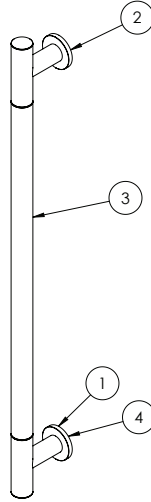

## WEBSITE LINK

[Click Here](#)

CATEGORY	Accessories
WARRANTY DETAILS	15 Years
COLOUR	Brushed Bronze
FINISH APPLICATION	PVD
PRIMARY MATERIAL	304 Stainless Steel
SECONDARY MATERIAL	Plastic
INSTALL TYPE	Wall Mounted
PRODUCT WIDTH MM	808
PRODUCT HEIGHT MM	55
PRODUCT DEPTH MM	93
PRODUCT NET WEIGHT KG	1.65

## TECHNICAL DIMENSIONS

Dimensions in mm unless otherwise specified.

Tolerances (per material type) apply.

## SPARES LIST

Only the parts labelled are available as spares.

NUMBER	PART CODE	DESCRIPTION
1	GBA00001F	Grab Bar Wall Bracket & Cover Brushed Brass
	GBA00001BZ	Grab Bar Wall Bracket & Cover Brushed Bronze
	GBA00001V	Grab Bar Wall Bracket & Cover Stainless Steel Effect
	GBA00001C	Grab Bar Wall Bracket & Cover Chrome
	GBA00001M	Grab Bar Wall Bracket & Cover Matt Black
	GBA00001T	Grab Bar Wall Bracket & Cover Slate
2	GBA00005F_L	Grab Bar LH End Bracket Brushed Brass
	GBA00005BZ_L	Grab Bar LH End Bracket Brushed Bronze
	GBA00005V_L	Grab Bar LH End Bracket Stainless Steel Effect
	GBA00005C_L	Grab Bar LH End Bracket Chrome
	GBA00005M_L	Grab Bar LH End Bracket Matt Black
	GBA00005T_L	Grab Bar LH End Bracket Slate
3	GBA00008F	Grab Bar Centre Section 634mm Brushed Brass
	GBA00008BZ	Grab Bar Centre Section 634mm Brushed Bronze
	GBA00008V	Grab Bar Centre Section 634mm Stainless Steel Effect
	GBA00008C	Grab Bar Centre Section 634mm Chrome
	GBA00008M	Grab Bar Centre Section 634mm Matt Black
4	GBA00002F_R	Grab Bar RH End Bracket Brushed Brass
	GBA00002BZ_R	Grab Bar RH End Bracket Brushed Bronze
	GBA00002V_R	Grab Bar RH End Bracket Stainless Steel Effect
	GBA00002T_R	Grab Bar RH End Bracket Slate
	GBA00002C_R	Grab Bar RH End Bracket Chrome
	GBA00002M_R	Grab Bar RH End Bracket Matt Black