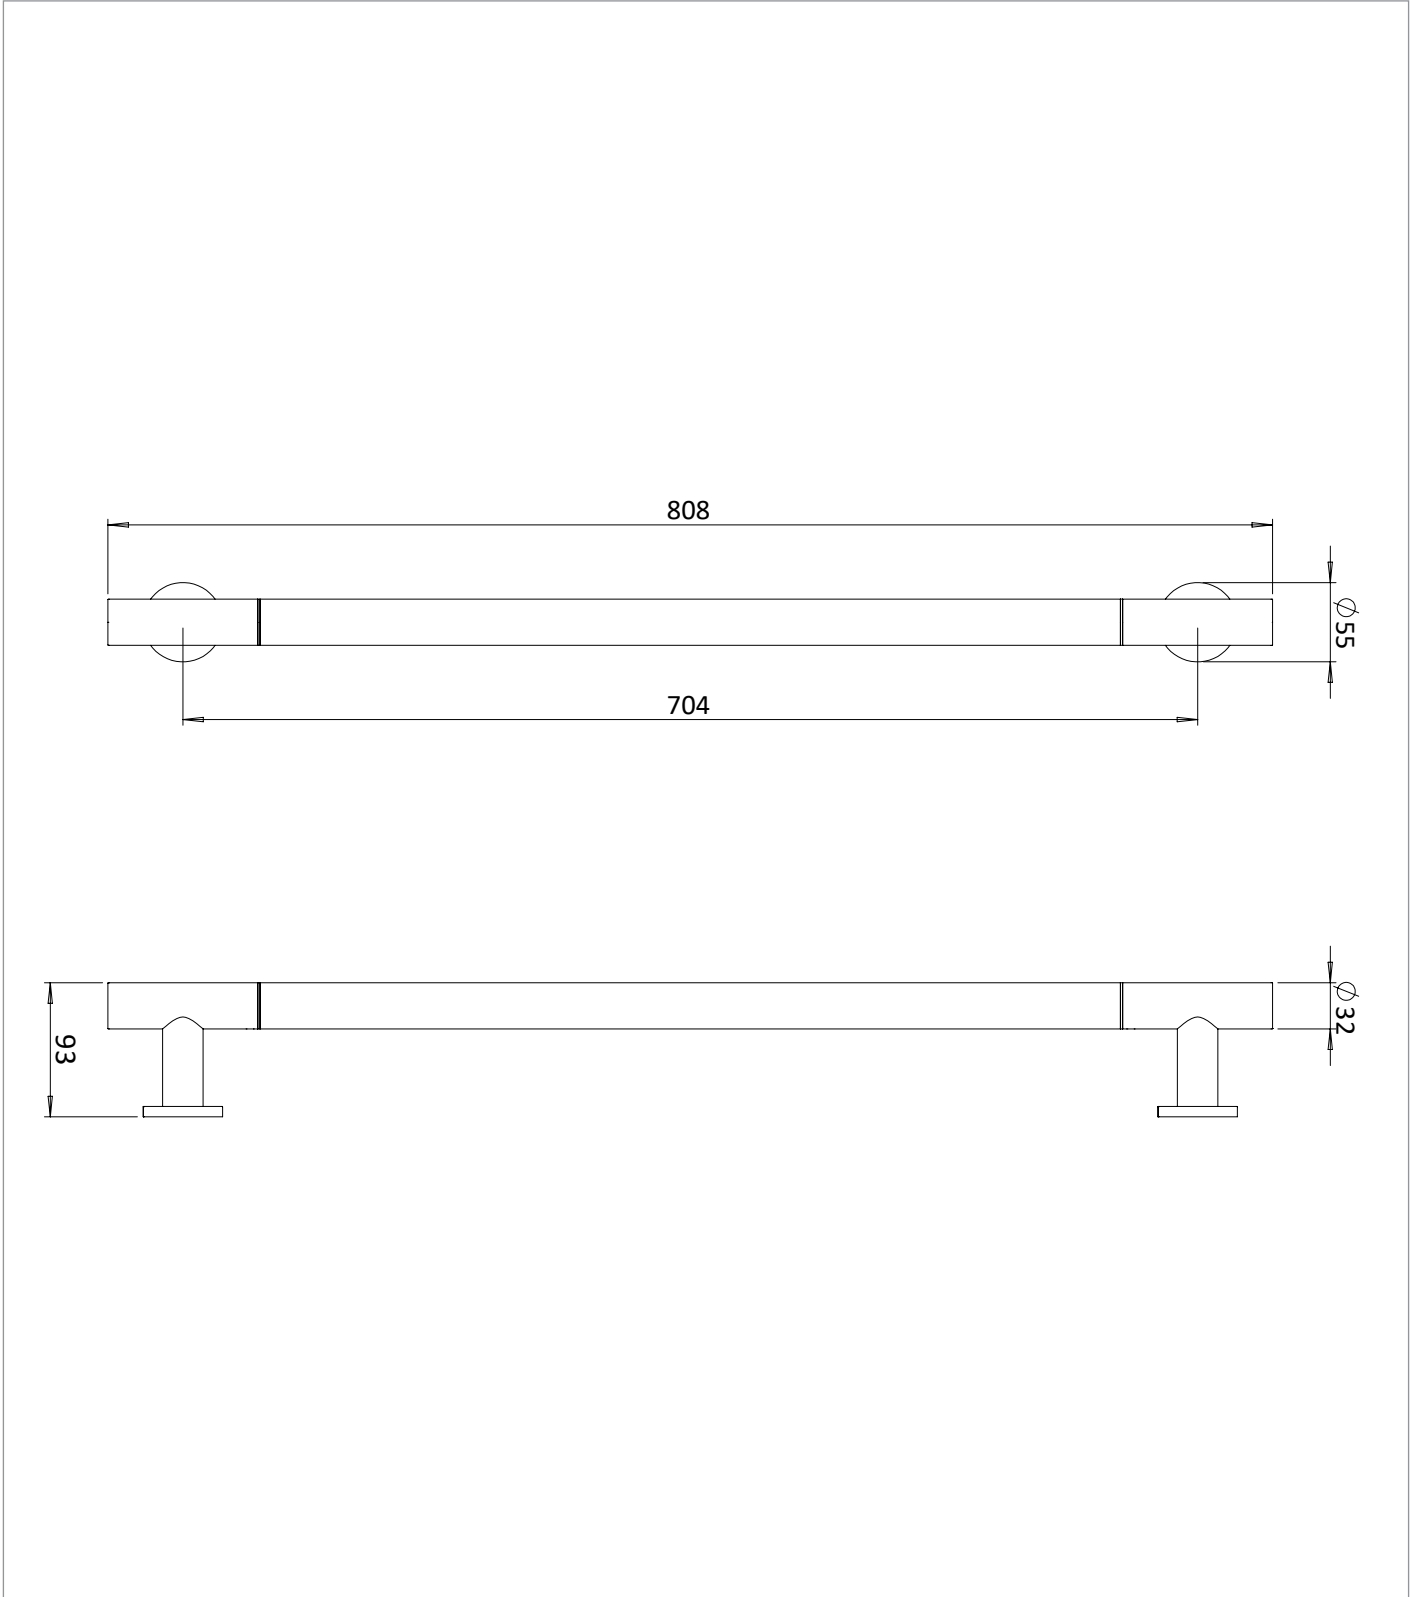

PRODUCT DATA SHEET

PRODUCT CODE

GBS800F

RANGE

Grab Bar

DESCRIPTION

Straight Grab Bar 800mm Brushed Brass

WEBSITE LINK

[Click Here](#)

CATEGORY	Accessories
WARRANTY DETAILS	15 Years
COLOUR	Brushed Brass
FINISH APPLICATION	PVD
PRIMARY MATERIAL	304 Stainless Steel
SECONDARY MATERIAL	Plastic
INSTALL TYPE	Wall Mounted
PRODUCT WIDTH MM	808
PRODUCT HEIGHT MM	55
PRODUCT DEPTH MM	93
PRODUCT NET WEIGHT KG	1.65

COLOUR CODE / REFERENCE	F
-------------------------	---

TECHNICAL DIMENSIONS

Dimensions in mm unless otherwise specified.

Tolerances (per material type) apply.

SPARES LIST

Only the parts labelled are available as spares.

NUMBER	PART CODE	DESCRIPTION
1	GBA00001F	Grab Bar Wall Bracket & Cover Brushed Brass
	GBA00001BZ	Grab Bar Wall Bracket & Cover Brushed Bronze
	GBA00001V	Grab Bar Wall Bracket & Cover Stainless Steel Effect
	GBA00001C	Grab Bar Wall Bracket & Cover Chrome
	GBA00001M	Grab Bar Wall Bracket & Cover Matt Black
	GBA00001T	Grab Bar Wall Bracket & Cover Slate
2	GBA00005F_L	Grab Bar LH End Bracket Brushed Brass
	GBA00005BZ_L	Grab Bar LH End Bracket Brushed Bronze
	GBA00005V_L	Grab Bar LH End Bracket Stainless Steel Effect
	GBA00005C_L	Grab Bar LH End Bracket Chrome
	GBA00005M_L	Grab Bar LH End Bracket Matt Black
	GBA00005T_L	Grab Bar LH End Bracket Slate
3	GBA00008F	Grab Bar Centre Section 634mm Brushed Brass
	GBA00008BZ	Grab Bar Centre Section 634mm Brushed Bronze
	GBA00008V	Grab Bar Centre Section 634mm Stainless Steel Effect
	GBA00008C	Grab Bar Centre Section 634mm Chrome
	GBA00008M	Grab Bar Centre Section 634mm Matt Black
4	GBA00002F_R	Grab Bar RH End Bracket Brushed Brass
	GBA00002BZ_R	Grab Bar RH End Bracket Brushed Bronze
	GBA00002V_R	Grab Bar RH End Bracket Stainless Steel Effect
	GBA00002T_R	Grab Bar RH End Bracket Slate
	GBA00002C_R	Grab Bar RH End Bracket Chrome
	GBA00002M_R	Grab Bar RH End Bracket Matt Black