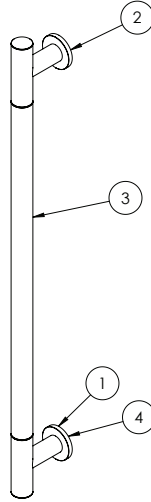

PRODUCT DATA SHEET

PRODUCT CODE

GBS800F

RANGE

Grab Bar

DESCRIPTION

Straight Grab Bar 800mm Brushed Brass

WEBSITE LINK

[Click Here](#)

CATEGORY	Accessories
WARRANTY DETAILS	15 Years
COLOUR	Brushed Brass
FINISH APPLICATION	PVD
PRIMARY MATERIAL	304 Stainless Steel
SECONDARY MATERIAL	Plastic
INSTALL TYPE	Wall Mounted
PRODUCT WIDTH MM	808
PRODUCT HEIGHT MM	55
PRODUCT DEPTH MM	93
PRODUCT NET WEIGHT KG	1.65

COLOUR CODE / REFERENCE	F
-------------------------	---

TECHNICAL DIMENSIONS

Dimensions in mm unless otherwise specified.

Tolerances (per material type) apply.

SPARES LIST

Only the parts labelled are available as spares.

NUMBER	PART CODE	DESCRIPTION
1	GBA00001F	Grab Bar Wall Bracket & Cover Brushed Brass
	GBA00001BZ	Grab Bar Wall Bracket & Cover Brushed Bronze
	GBA00001V	Grab Bar Wall Bracket & Cover Stainless Steel Effect
	GBA00001C	Grab Bar Wall Bracket & Cover Chrome
	GBA00001M	Grab Bar Wall Bracket & Cover Matt Black
	GBA00001T	Grab Bar Wall Bracket & Cover Slate
2	GBA00005F_L	Grab Bar LH End Bracket Brushed Brass
	GBA00005BZ_L	Grab Bar LH End Bracket Brushed Bronze
	GBA00005V_L	Grab Bar LH End Bracket Stainless Steel Effect
	GBA00005C_L	Grab Bar LH End Bracket Chrome
	GBA00005M_L	Grab Bar LH End Bracket Matt Black
	GBA00005T_L	Grab Bar LH End Bracket Slate
3	GBA00008F	Grab Bar Centre Section 634mm Brushed Brass
	GBA00008BZ	Grab Bar Centre Section 634mm Brushed Bronze
	GBA00008V	Grab Bar Centre Section 634mm Stainless Steel Effect
	GBA00008C	Grab Bar Centre Section 634mm Chrome
	GBA00008M	Grab Bar Centre Section 634mm Matt Black
4	GBA00002F_R	Grab Bar RH End Bracket Brushed Brass
	GBA00002BZ_R	Grab Bar RH End Bracket Brushed Bronze
	GBA00002V_R	Grab Bar RH End Bracket Stainless Steel Effect
	GBA00002T_R	Grab Bar RH End Bracket Slate
	GBA00002C_R	Grab Bar RH End Bracket Chrome
	GBA00002M_R	Grab Bar RH End Bracket Matt Black