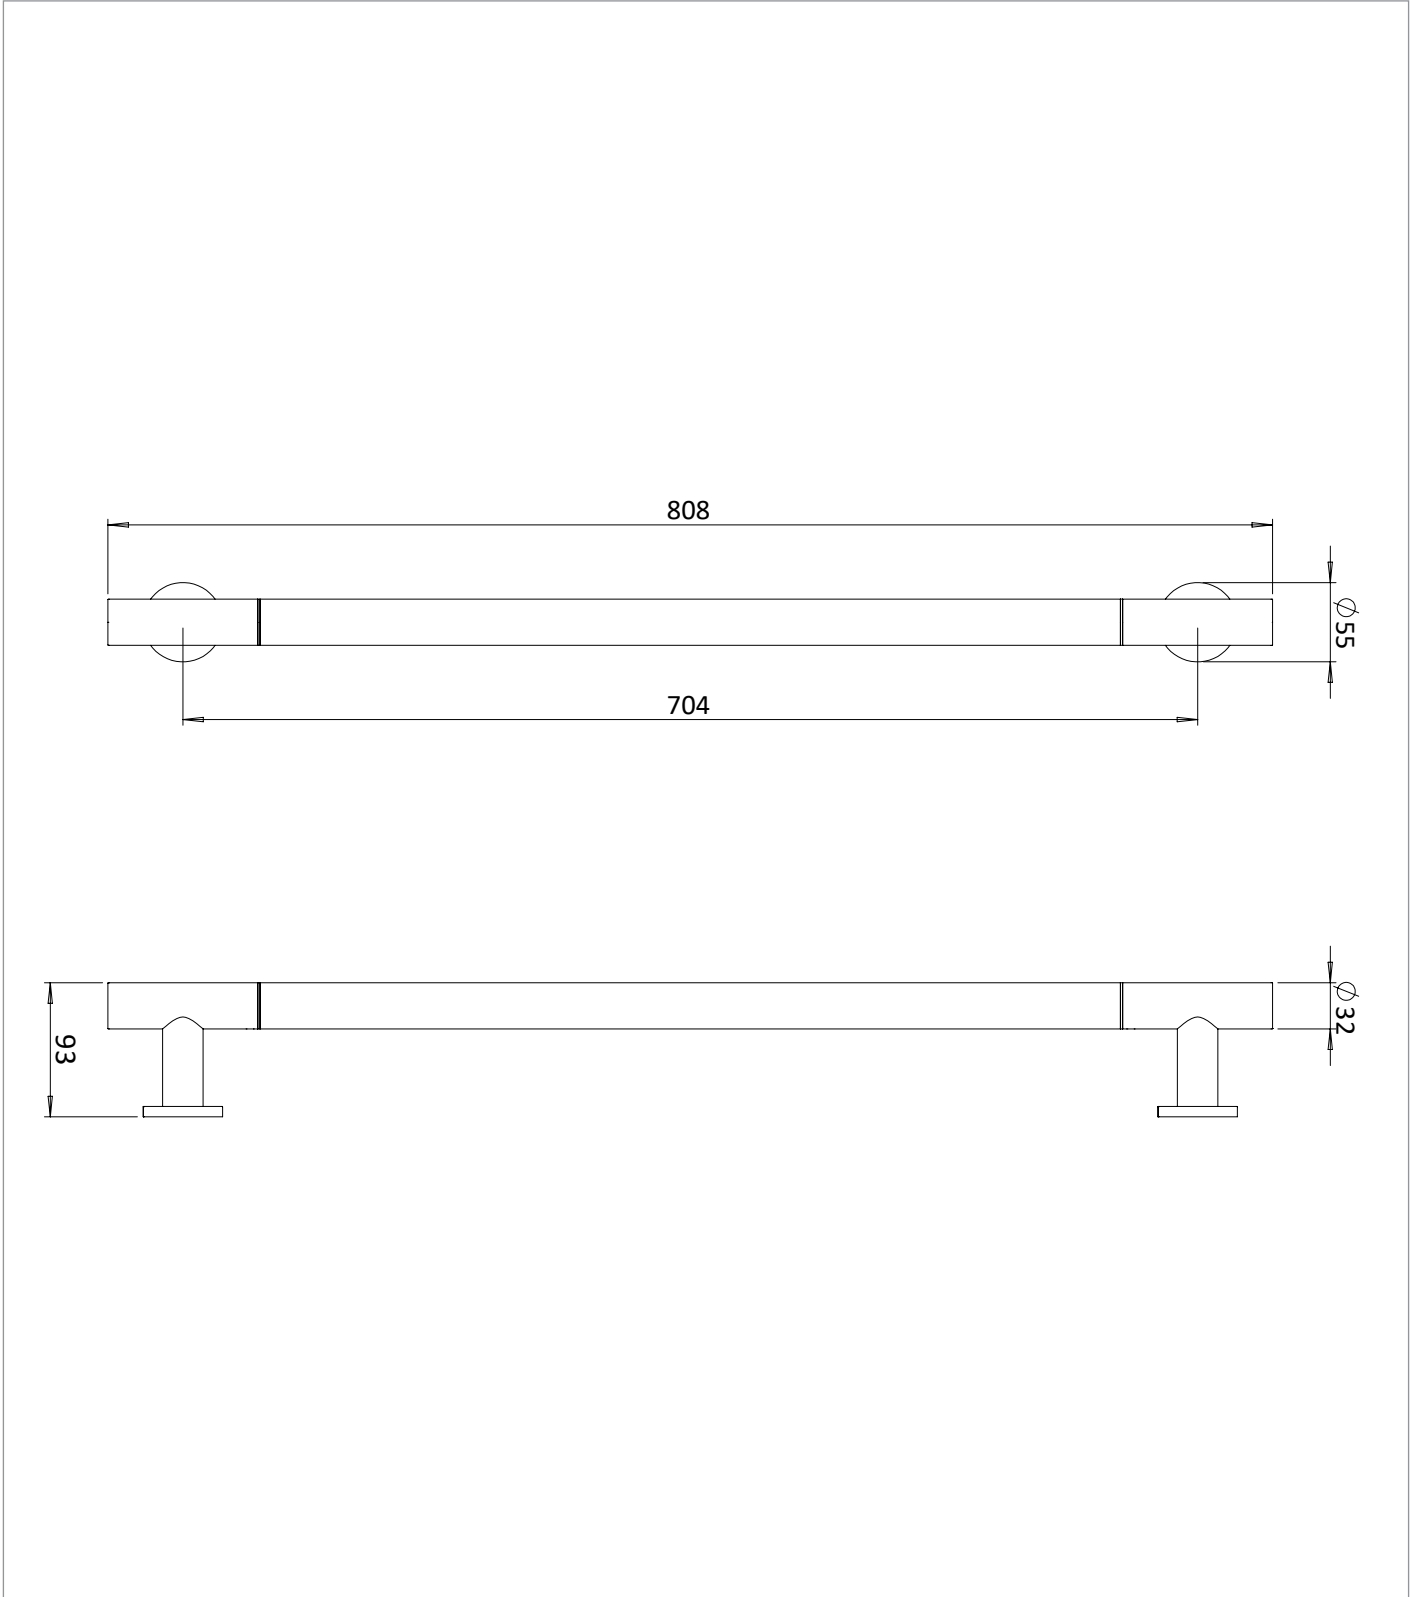

PRODUCT DATA SHEET

PRODUCT CODE

GBS800M

RANGE

Grab Bar

DESCRIPTION

Straight Grab Bar 800mm Matt Black

WEBSITE LINK

[Click Here](#)

CATEGORY	Accessories
WARRANTY DETAILS	15 Years
COLOUR	Matt Black
FINISH APPLICATION	Immersion Plating
PRIMARY MATERIAL	304 Stainless Steel
SECONDARY MATERIAL	Plastic
INSTALL TYPE	Wall Mounted
PRODUCT WIDTH MM	808
PRODUCT HEIGHT MM	55
PRODUCT DEPTH MM	93
PRODUCT NET WEIGHT KG	1.65

COLOUR CODE / REFERENCE	M
-------------------------	---

TECHNICAL DIMENSIONS

Dimensions in mm unless otherwise specified.

Tolerances (per material type) apply.

SPARES LIST

Only the parts labelled are available as spares.

NUMBER	PART CODE	DESCRIPTION
1	GBA00001F	Grab Bar Wall Bracket & Cover Brushed Brass
	GBA00001BZ	Grab Bar Wall Bracket & Cover Brushed Bronze
	GBA00001V	Grab Bar Wall Bracket & Cover Stainless Steel Effect
	GBA00001C	Grab Bar Wall Bracket & Cover Chrome
	GBA00001M	Grab Bar Wall Bracket & Cover Matt Black
	GBA00001T	Grab Bar Wall Bracket & Cover Slate
2	GBA00005F_L	Grab Bar LH End Bracket Brushed Brass
	GBA00005BZ_L	Grab Bar LH End Bracket Brushed Bronze
	GBA00005V_L	Grab Bar LH End Bracket Stainless Steel Effect
	GBA00005C_L	Grab Bar LH End Bracket Chrome
	GBA00005M_L	Grab Bar LH End Bracket Matt Black
	GBA00005T_L	Grab Bar LH End Bracket Slate
3	GBA00008F	Grab Bar Centre Section 634mm Brushed Brass
	GBA00008BZ	Grab Bar Centre Section 634mm Brushed Bronze
	GBA00008V	Grab Bar Centre Section 634mm Stainless Steel Effect
	GBA00008C	Grab Bar Centre Section 634mm Chrome
	GBA00008M	Grab Bar Centre Section 634mm Matt Black
4	GBA00002F_R	Grab Bar RH End Bracket Brushed Brass
	GBA00002BZ_R	Grab Bar RH End Bracket Brushed Bronze
	GBA00002V_R	Grab Bar RH End Bracket Stainless Steel Effect
	GBA00002T_R	Grab Bar RH End Bracket Slate
	GBA00002C_R	Grab Bar RH End Bracket Chrome
	GBA00002M_R	Grab Bar RH End Bracket Matt Black