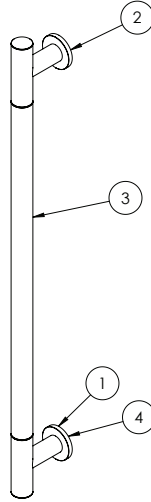

PRODUCT DATA SHEET

PRODUCT CODE

GBS800M

RANGE

Grab Bar

DESCRIPTION

Straight Grab Bar 800mm Matt Black

WEBSITE LINK

[Click Here](#)

CATEGORY	Accessories
WARRANTY DETAILS	15 Years
COLOUR	Matt Black
FINISH APPLICATION	Immersion Plating
PRIMARY MATERIAL	304 Stainless Steel
SECONDARY MATERIAL	Plastic
INSTALL TYPE	Wall Mounted
PRODUCT WIDTH MM	808
PRODUCT HEIGHT MM	55
PRODUCT DEPTH MM	93
PRODUCT NET WEIGHT KG	1.65

COLOUR CODE / REFERENCE	M
-------------------------	---

TECHNICAL DIMENSIONS

Dimensions in mm unless otherwise specified.

Tolerances (per material type) apply.

SPARES LIST

Only the parts labelled are available as spares.

NUMBER	PART CODE	DESCRIPTION
1	GBA00001F	Grab Bar Wall Bracket & Cover Brushed Brass
	GBA00001BZ	Grab Bar Wall Bracket & Cover Brushed Bronze
	GBA00001V	Grab Bar Wall Bracket & Cover Stainless Steel Effect
	GBA00001C	Grab Bar Wall Bracket & Cover Chrome
	GBA00001M	Grab Bar Wall Bracket & Cover Matt Black
	GBA00001T	Grab Bar Wall Bracket & Cover Slate
2	GBA00005F_L	Grab Bar LH End Bracket Brushed Brass
	GBA00005BZ_L	Grab Bar LH End Bracket Brushed Bronze
	GBA00005V_L	Grab Bar LH End Bracket Stainless Steel Effect
	GBA00005C_L	Grab Bar LH End Bracket Chrome
	GBA00005M_L	Grab Bar LH End Bracket Matt Black
	GBA00005T_L	Grab Bar LH End Bracket Slate
3	GBA00008F	Grab Bar Centre Section 634mm Brushed Brass
	GBA00008BZ	Grab Bar Centre Section 634mm Brushed Bronze
	GBA00008V	Grab Bar Centre Section 634mm Stainless Steel Effect
	GBA00008C	Grab Bar Centre Section 634mm Chrome
	GBA00008M	Grab Bar Centre Section 634mm Matt Black
4	GBA00002F_R	Grab Bar RH End Bracket Brushed Brass
	GBA00002BZ_R	Grab Bar RH End Bracket Brushed Bronze
	GBA00002V_R	Grab Bar RH End Bracket Stainless Steel Effect
	GBA00002T_R	Grab Bar RH End Bracket Slate
	GBA00002C_R	Grab Bar RH End Bracket Chrome
	GBA00002M_R	Grab Bar RH End Bracket Matt Black