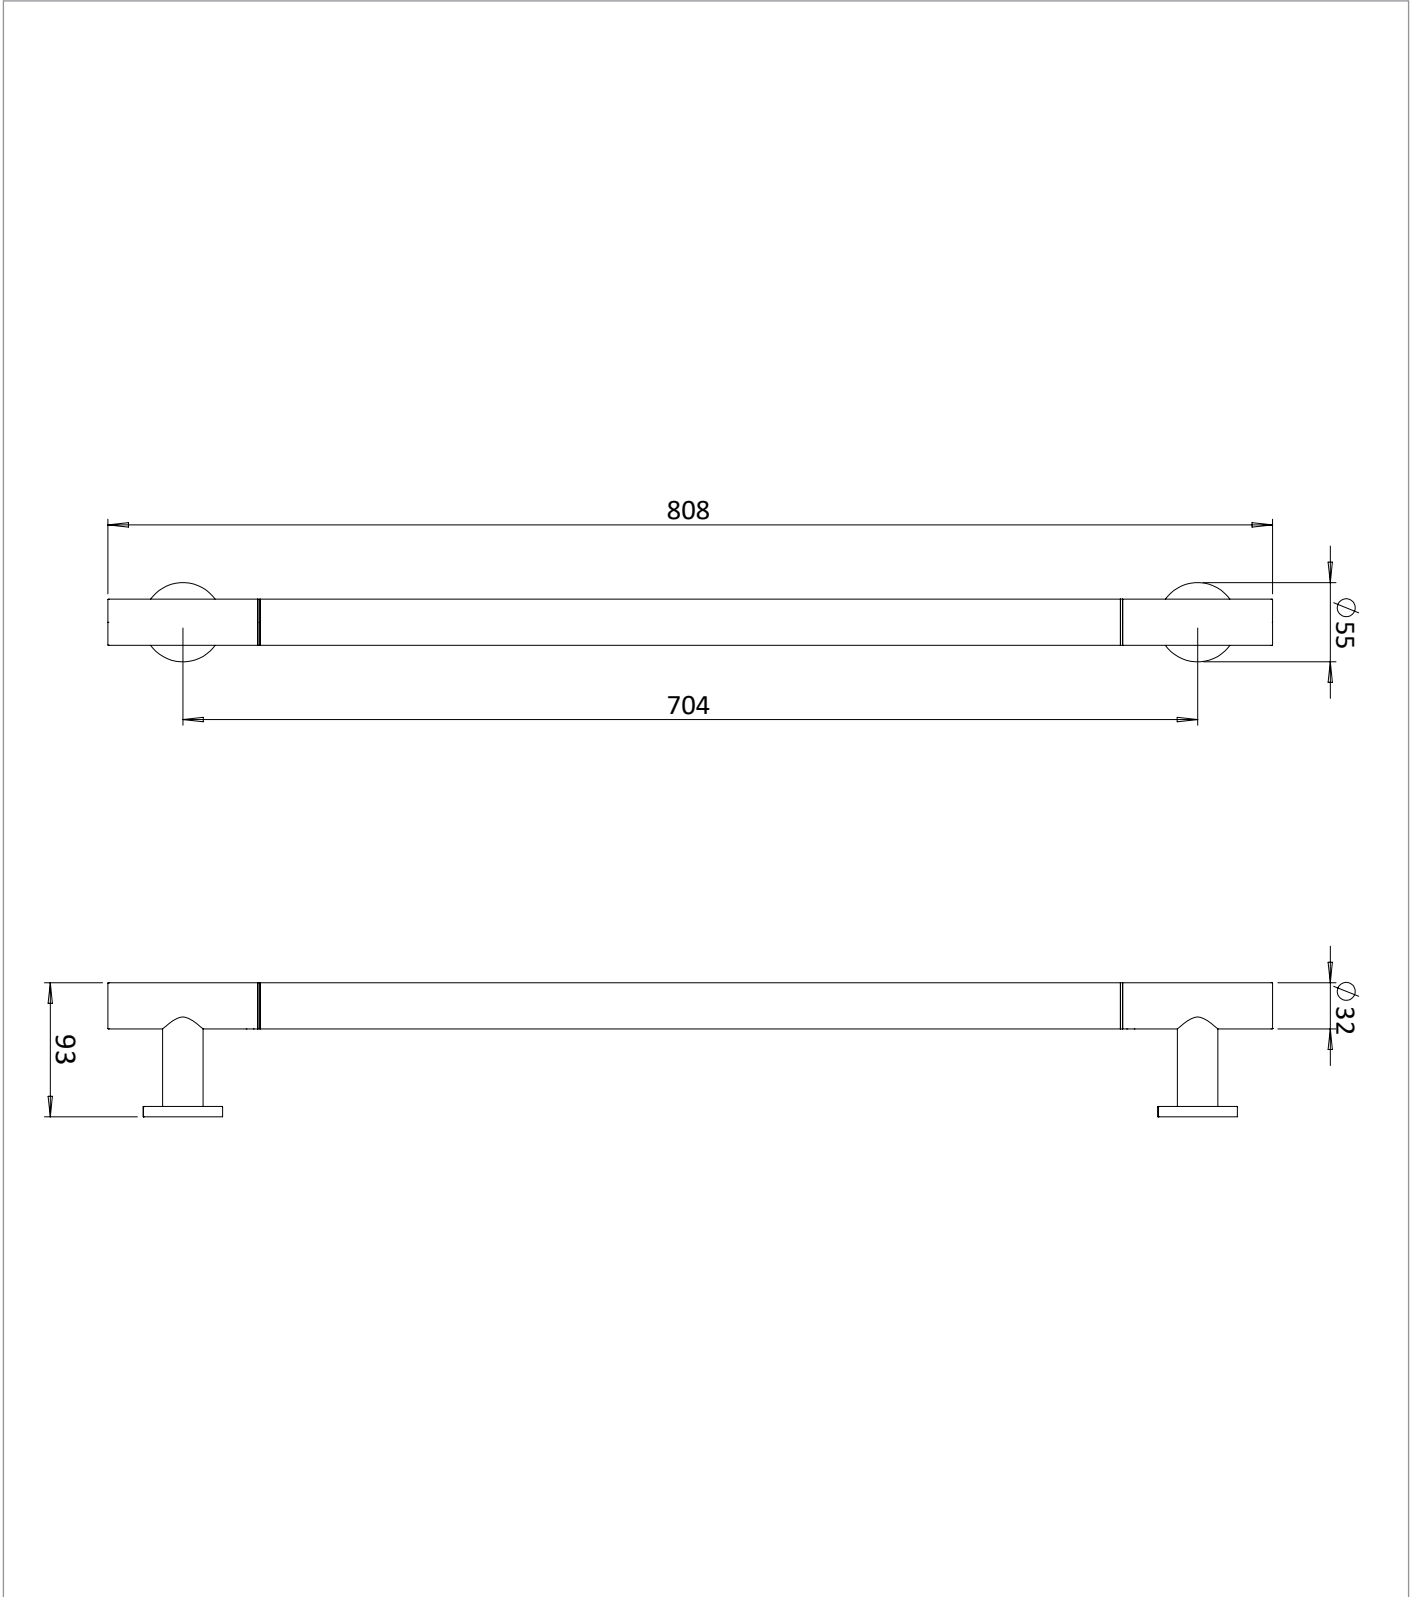

## DESCRIPTION

Straight Grab Bar 800mm Slate

## WEBSITE LINK

[Click Here](#)

CATEGORY	Accessories
WARRANTY DETAILS	15 Years
COLOUR	Slate
FINISH APPLICATION	PVD
PRIMARY MATERIAL	304 Stainless Steel
SECONDARY MATERIAL	Plastic
INSTALL TYPE	Wall Mounted
PRODUCT WIDTH MM	808
PRODUCT HEIGHT MM	55
PRODUCT DEPTH MM	93
PRODUCT NET WEIGHT KG	1.65

## TECHNICAL DIMENSIONS

Dimensions in mm unless otherwise specified.

Tolerances (per material type) apply.