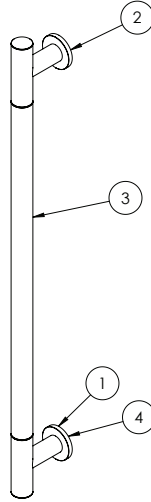

## DESCRIPTION

Straight Grab Bar 800mm Slate

## WEBSITE LINK

[Click Here](#)

CATEGORY	Accessories
WARRANTY DETAILS	15 Years
COLOUR	Slate
FINISH APPLICATION	PVD
PRIMARY MATERIAL	304 Stainless Steel
SECONDARY MATERIAL	Plastic
INSTALL TYPE	Wall Mounted
PRODUCT WIDTH MM	808
PRODUCT HEIGHT MM	55
PRODUCT DEPTH MM	93
PRODUCT NET WEIGHT KG	1.65

## TECHNICAL DIMENSIONS

Dimensions in mm unless otherwise specified.

Tolerances (per material type) apply.

## SPARES LIST

Only the parts labelled are available as spares.

NUMBER	PART CODE	DESCRIPTION
1	GBA00001F	Grab Bar Wall Bracket & Cover Brushed Brass
	GBA00001BZ	Grab Bar Wall Bracket & Cover Brushed Bronze
	GBA00001V	Grab Bar Wall Bracket & Cover Stainless Steel Effect
	GBA00001C	Grab Bar Wall Bracket & Cover Chrome
	GBA00001M	Grab Bar Wall Bracket & Cover Matt Black
	GBA00001T	Grab Bar Wall Bracket & Cover Slate
2	GBA00005F_L	Grab Bar LH End Bracket Brushed Brass
	GBA00005BZ_L	Grab Bar LH End Bracket Brushed Bronze
	GBA00005V_L	Grab Bar LH End Bracket Stainless Steel Effect
	GBA00005C_L	Grab Bar LH End Bracket Chrome
	GBA00005M_L	Grab Bar LH End Bracket Matt Black
	GBA00005T_L	Grab Bar LH End Bracket Slate
3	GBA00008F	Grab Bar Centre Section 634mm Brushed Brass
	GBA00008BZ	Grab Bar Centre Section 634mm Brushed Bronze
	GBA00008V	Grab Bar Centre Section 634mm Stainless Steel Effect
	GBA00008C	Grab Bar Centre Section 634mm Chrome
	GBA00008M	Grab Bar Centre Section 634mm Matt Black
4	GBA00002F_R	Grab Bar RH End Bracket Brushed Brass
	GBA00002BZ_R	Grab Bar RH End Bracket Brushed Bronze
	GBA00002V_R	Grab Bar RH End Bracket Stainless Steel Effect
	GBA00002T_R	Grab Bar RH End Bracket Slate
	GBA00002C_R	Grab Bar RH End Bracket Chrome
	GBA00002M_R	Grab Bar RH End Bracket Matt Black