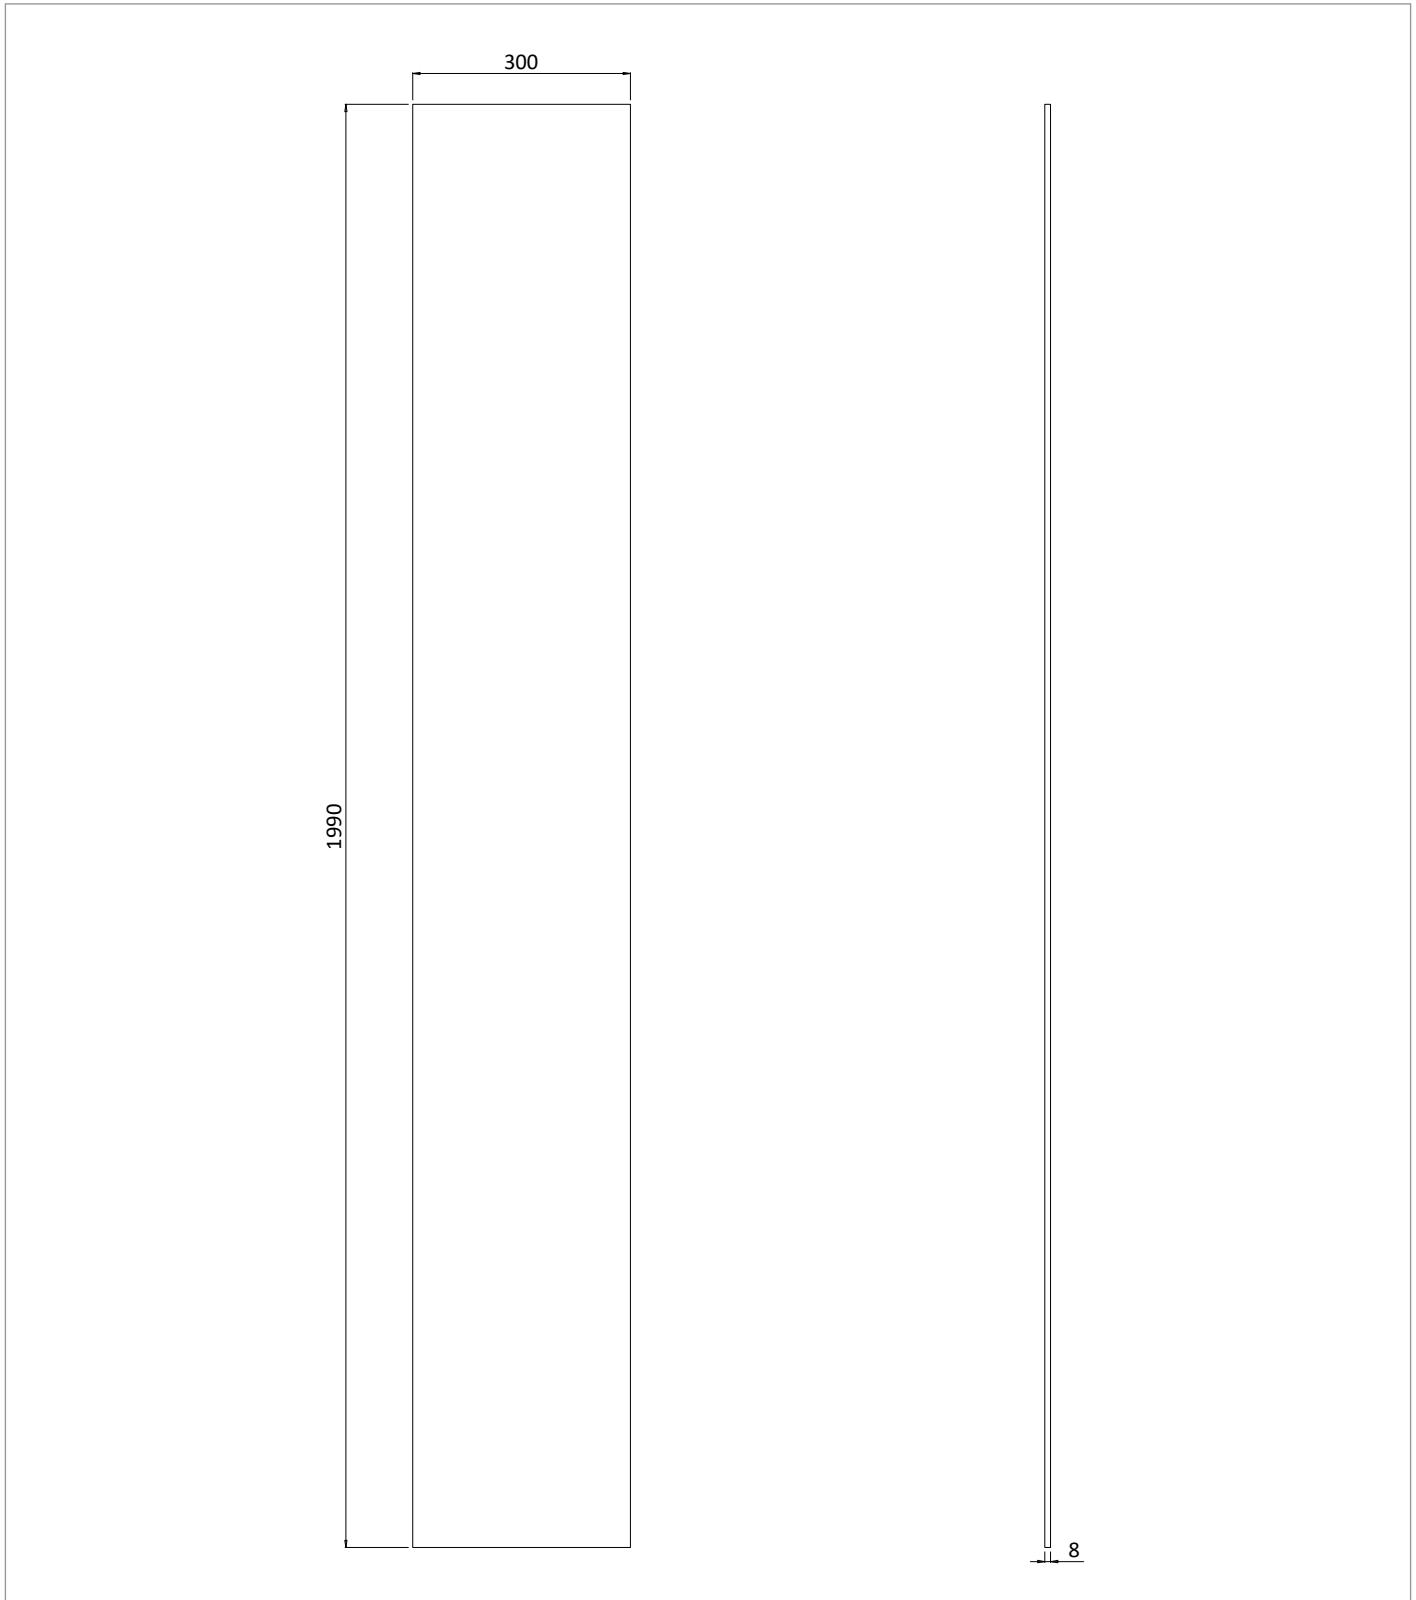

PRODUCT DATA SHEET

PRODUCT CODE

GRDEFLEC300

RANGE

Gallery

DESCRIPTION

Gallery Deflector Panel 2000x300

WEBSITE LINK

[Click Here](#)

CATEGORY	Showering
WARRANTY DETAILS	2 Years
PRIMARY MATERIAL	Glass
PRODUCT WIDTH MM	300
PRODUCT HEIGHT MM	1990
PRODUCT LENGTH MM	8
PRODUCT NET WEIGHT KG	12

STANDARDS	EN14428
DOOR A INFORMATION	Gallery accessories

TECHNICAL DIMENSIONS

Dimensions in mm unless otherwise specified.

Tolerances (per material type) apply.

SPARES LIST

Only the parts labelled are available as spares.

NUMBER	PART CODE	DESCRIPTION
1	GR000009	Gallery Deflector Panel Seals x4