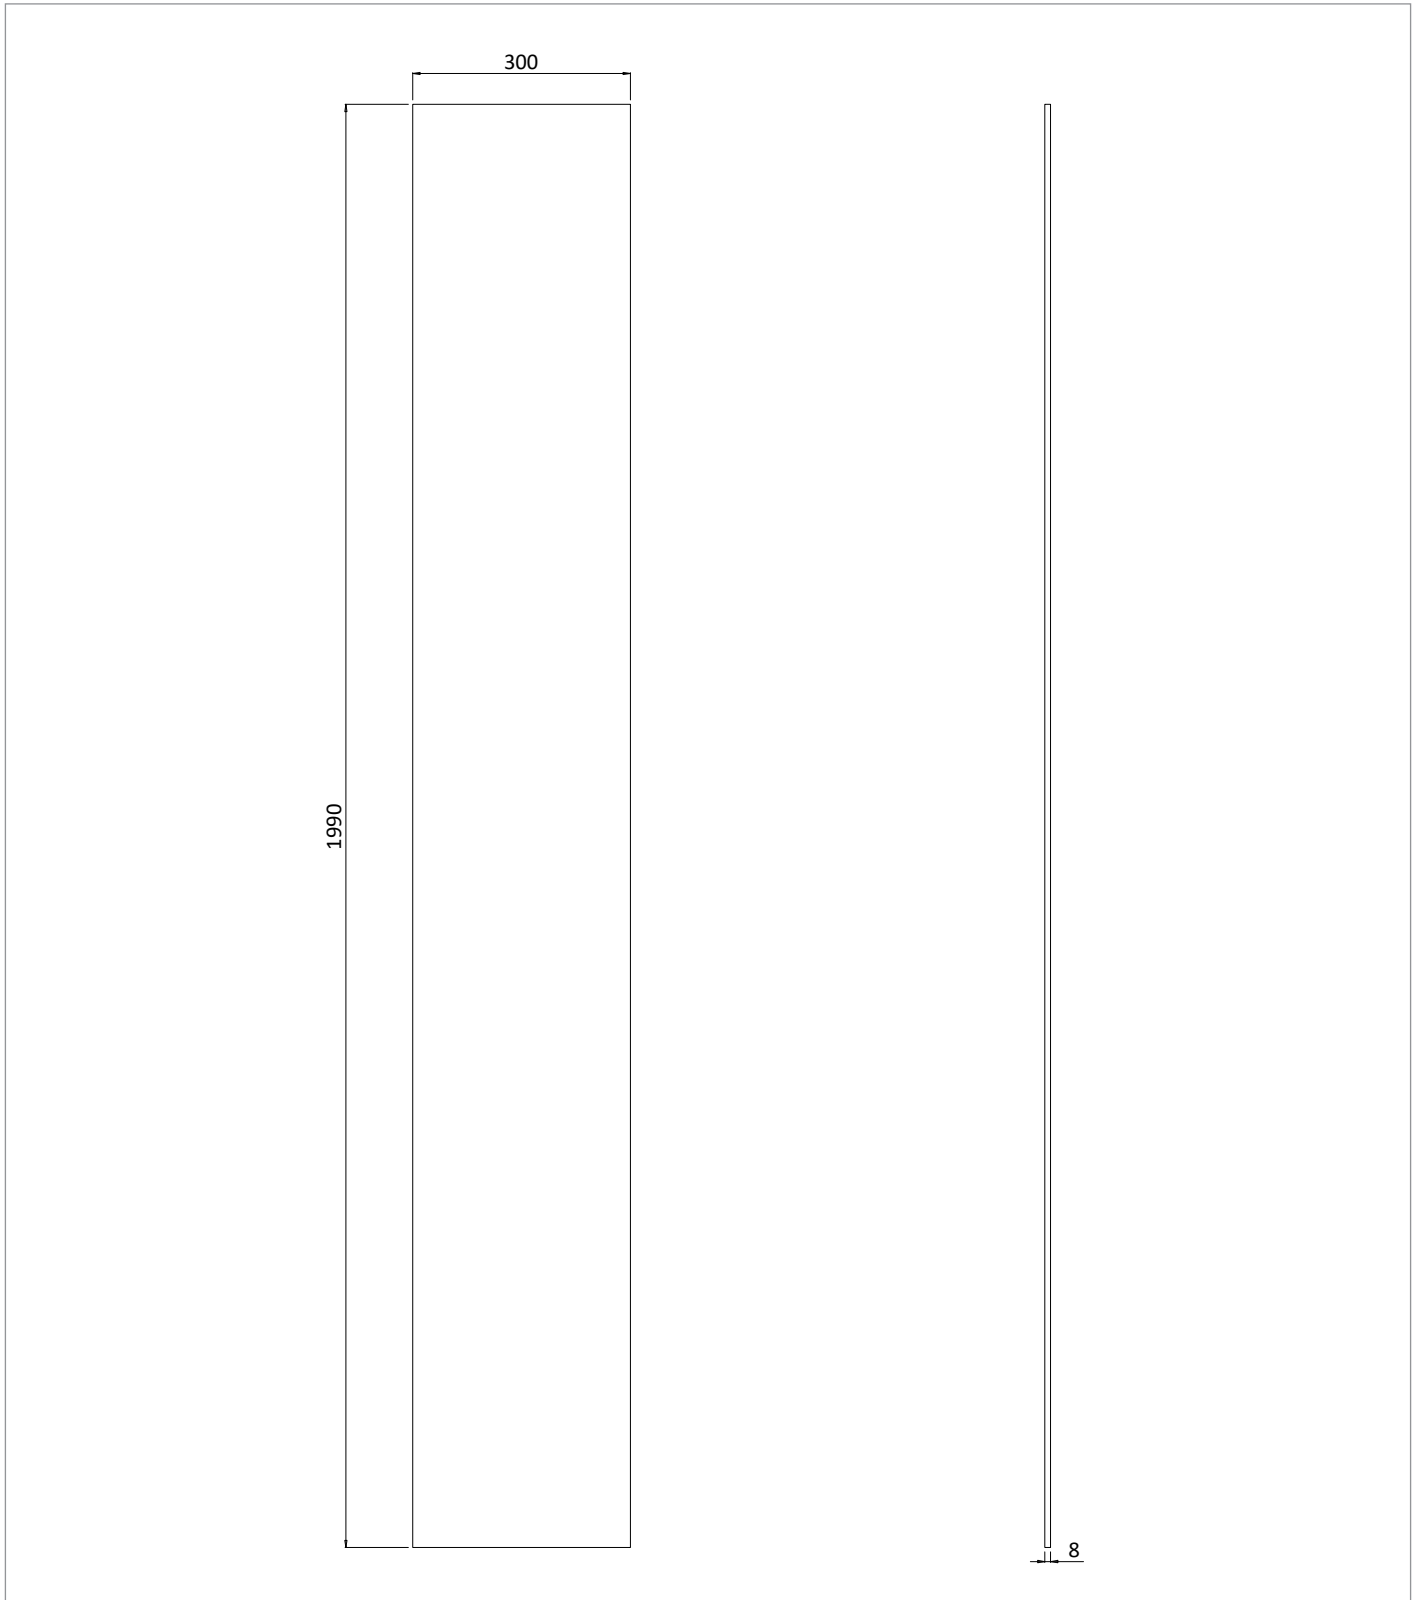

## WEBSITE LINK

[Click Here](#)

CATEGORY	Showering
WARRANTY DETAILS	2 Years
PRIMARY MATERIAL	Glass
PRODUCT WIDTH MM	300
PRODUCT HEIGHT MM	1990
PRODUCT LENGTH MM	8
PRODUCT NET WEIGHT KG	12

STANDARDS	EN14428
DOOR A INFORMATION	Gallery accessories

## TECHNICAL DIMENSIONS

Dimensions in mm unless otherwise specified.

Tolerances (per material type) apply.