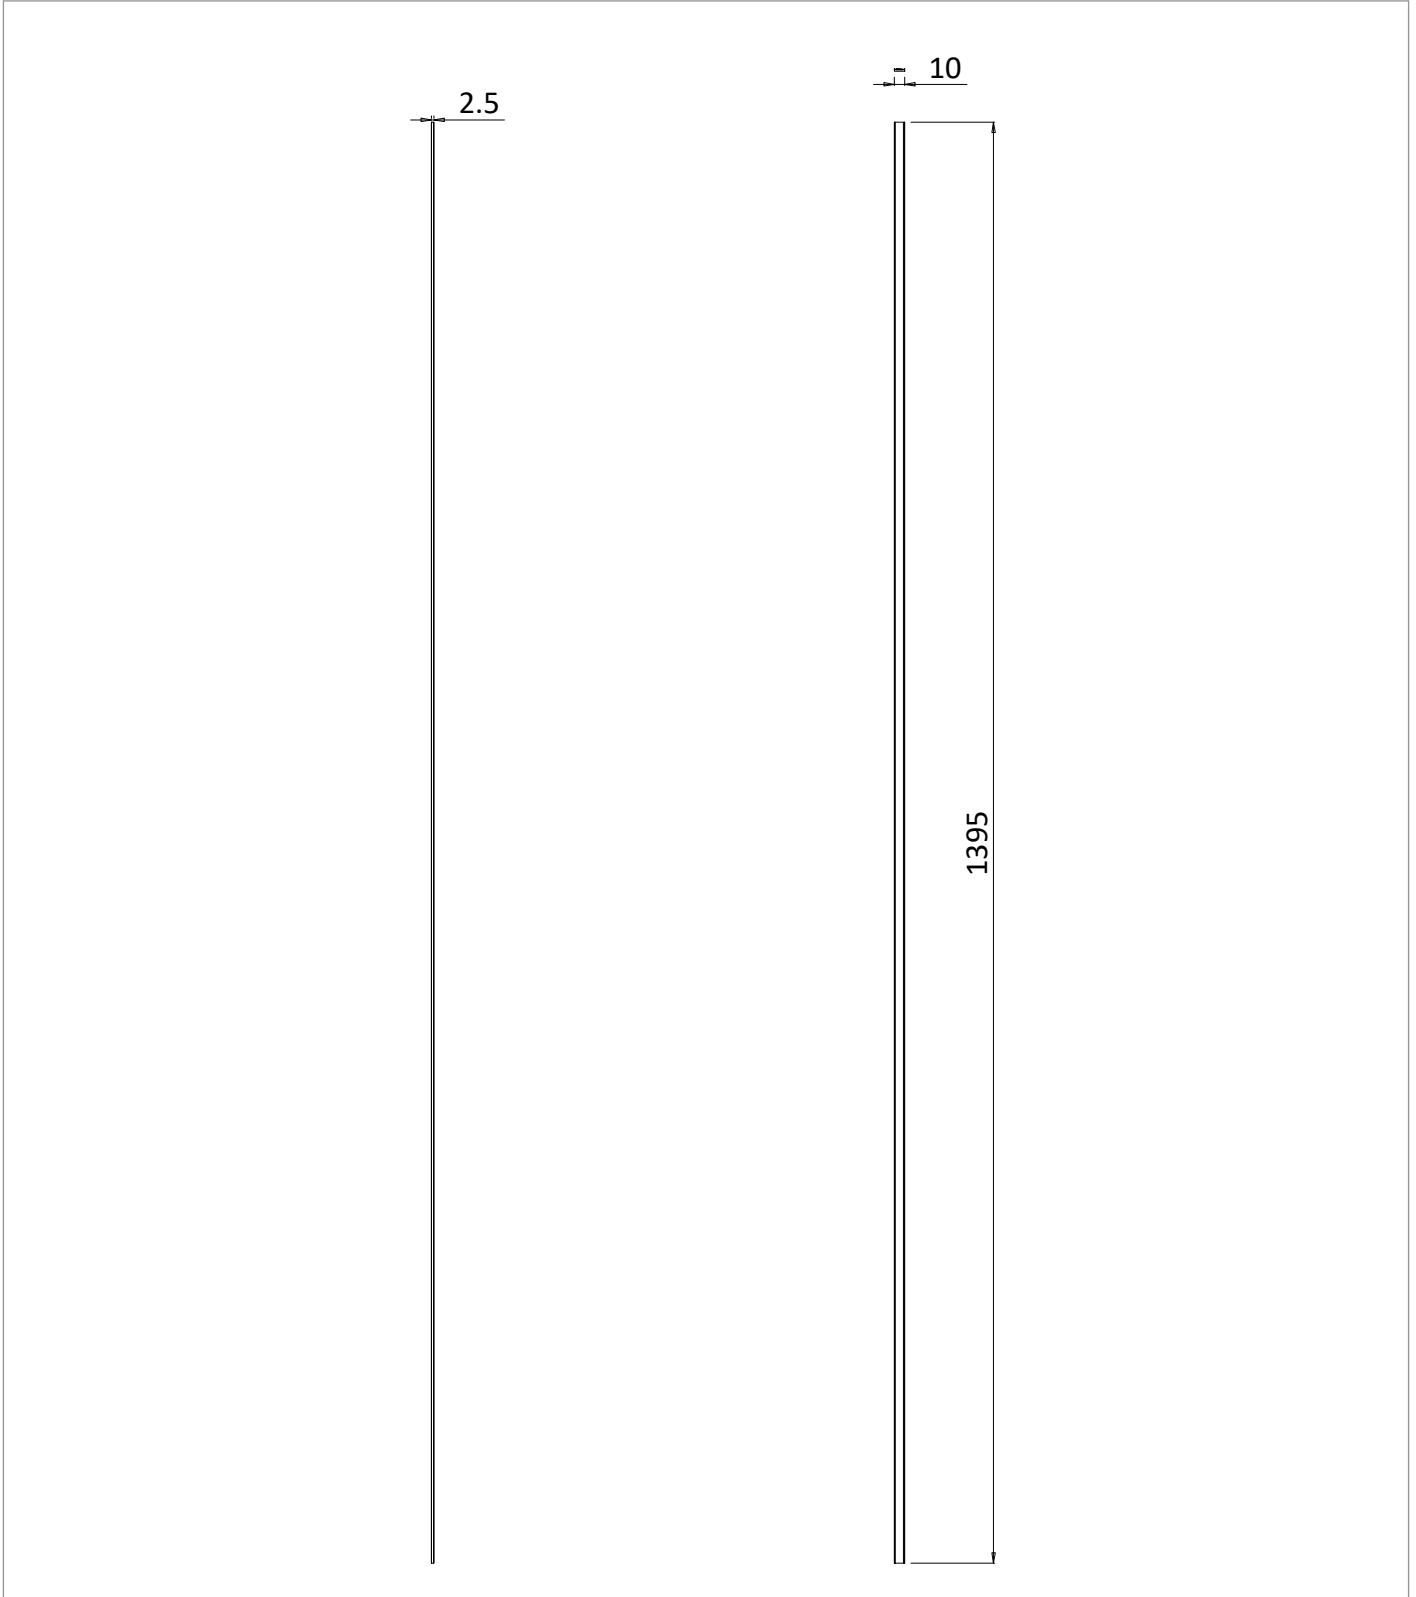

PRODUCT DATA SHEET

PRODUCT CODE

GRSEAL1400X10

RANGE

Gallery 10

DESCRIPTION

Gallery 10 Bottom Seal 1400x10mm

CATEGORY	Showering
WARRANTY DETAILS	2 Years
PRIMARY MATERIAL	PVC
PRODUCT WIDTH MM	10
PRODUCT HEIGHT MM	1395
PRODUCT NET WEIGHT KG	0.19

STANDARDS	EN14428
REMOVABLE SEALS	Yes
DOOR A INFORMATION	Gallery accessories

TECHNICAL DIMENSIONS

Dimensions in mm unless otherwise specified.

Tolerances (per material type) apply.

SPARES LIST

Only the parts labelled are available as spares.