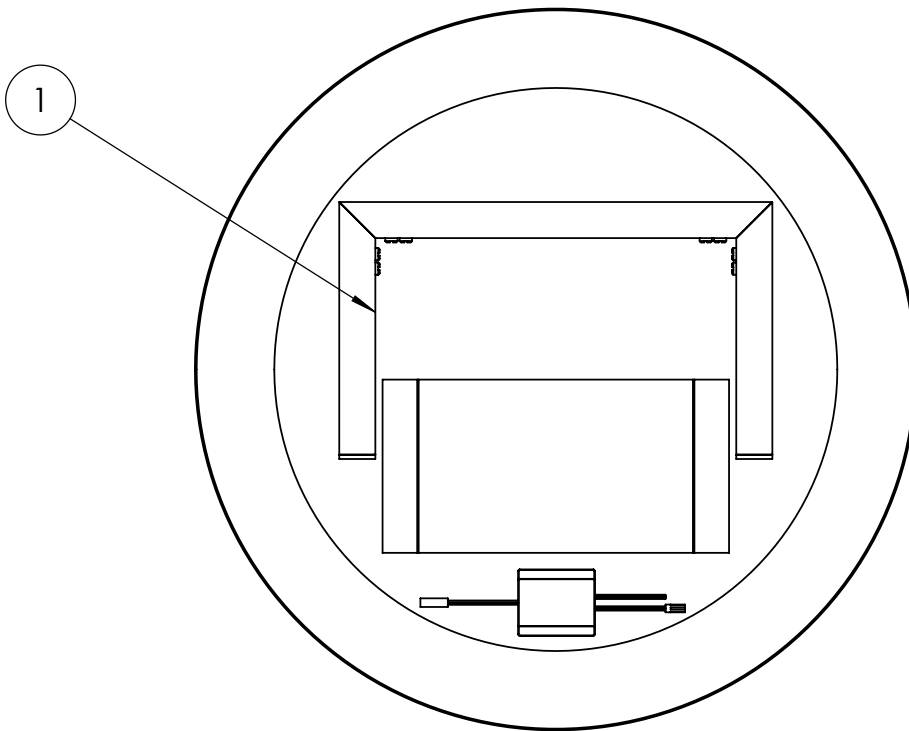

STANDARDS	EN60598,EN60529,EN62510
HANDING MIRROR & CABINETS	Portrait Only
TEMPERATURE CHANGING	Yes
SHELVES ADJUSTABLE	No
SHAVER SOCKET INCLUDED	No
CABLE LENGTH (MM)	1050
COLOUR RANGE (K)	3000-6400K
LUMINOUS EFFICACY (LM/W)	95
COLOUR RENDERING INDEX (RA)	85
ENERGY RATING	E
SWITCH TYPE	Touch switch
DIMMABLE	No
LIGHT TYPE	LED
LED WATTAGE	6.2W
DRIVER WATTAGE	15W
IP RATING HEATING	IP44

TECHNICAL DIMENSIONS

Dimensions in mm unless otherwise specified.

Tolerances (per material type) apply.

SPARES LIST

Only the parts labelled are available as spares.

NUMBER	PART CODE	DESCRIPTION
1	MIRRORFIX	Fix Screw Pack Keyhole Mirror Fix