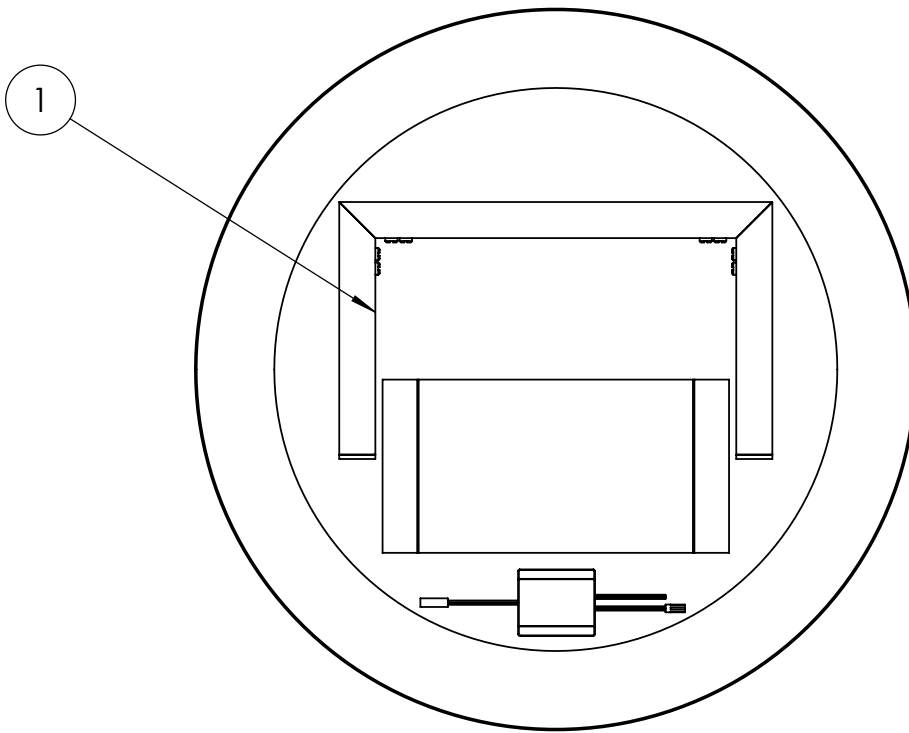

STANDARDS	EN60598,EN60529,EN62510
HANDING MIRROR & CABINETS	Portrait Only
TEMPERATURE CHANGING	Yes
SHELVES ADJUSTABLE	No
SHAVER SOCKET INCLUDED	No
CABLE LENGTH (MM)	1050
COLOUR RANGE (K)	3000-6400K
LUMINOUS EFFICACY (LM/W)	95
COLOUR RENDERING INDEX (RA)	85
ENERGY RATING	E
SWITCH TYPE	Touch switch
DIMMABLE	No
LIGHT TYPE	LED
LED WATTAGE	6.2W
DRIVER WATTAGE	15W
IP RATING HEATING	IP44

TECHNICAL DIMENSIONS

Dimensions in mm unless otherwise specified.

Tolerances (per material type) apply.

SPARES LIST

Only the parts labelled are available as spares.

NUMBER	PART CODE	DESCRIPTION
1	MIRRORFIX	Fix Screw Pack Keyhole Mirror Fix