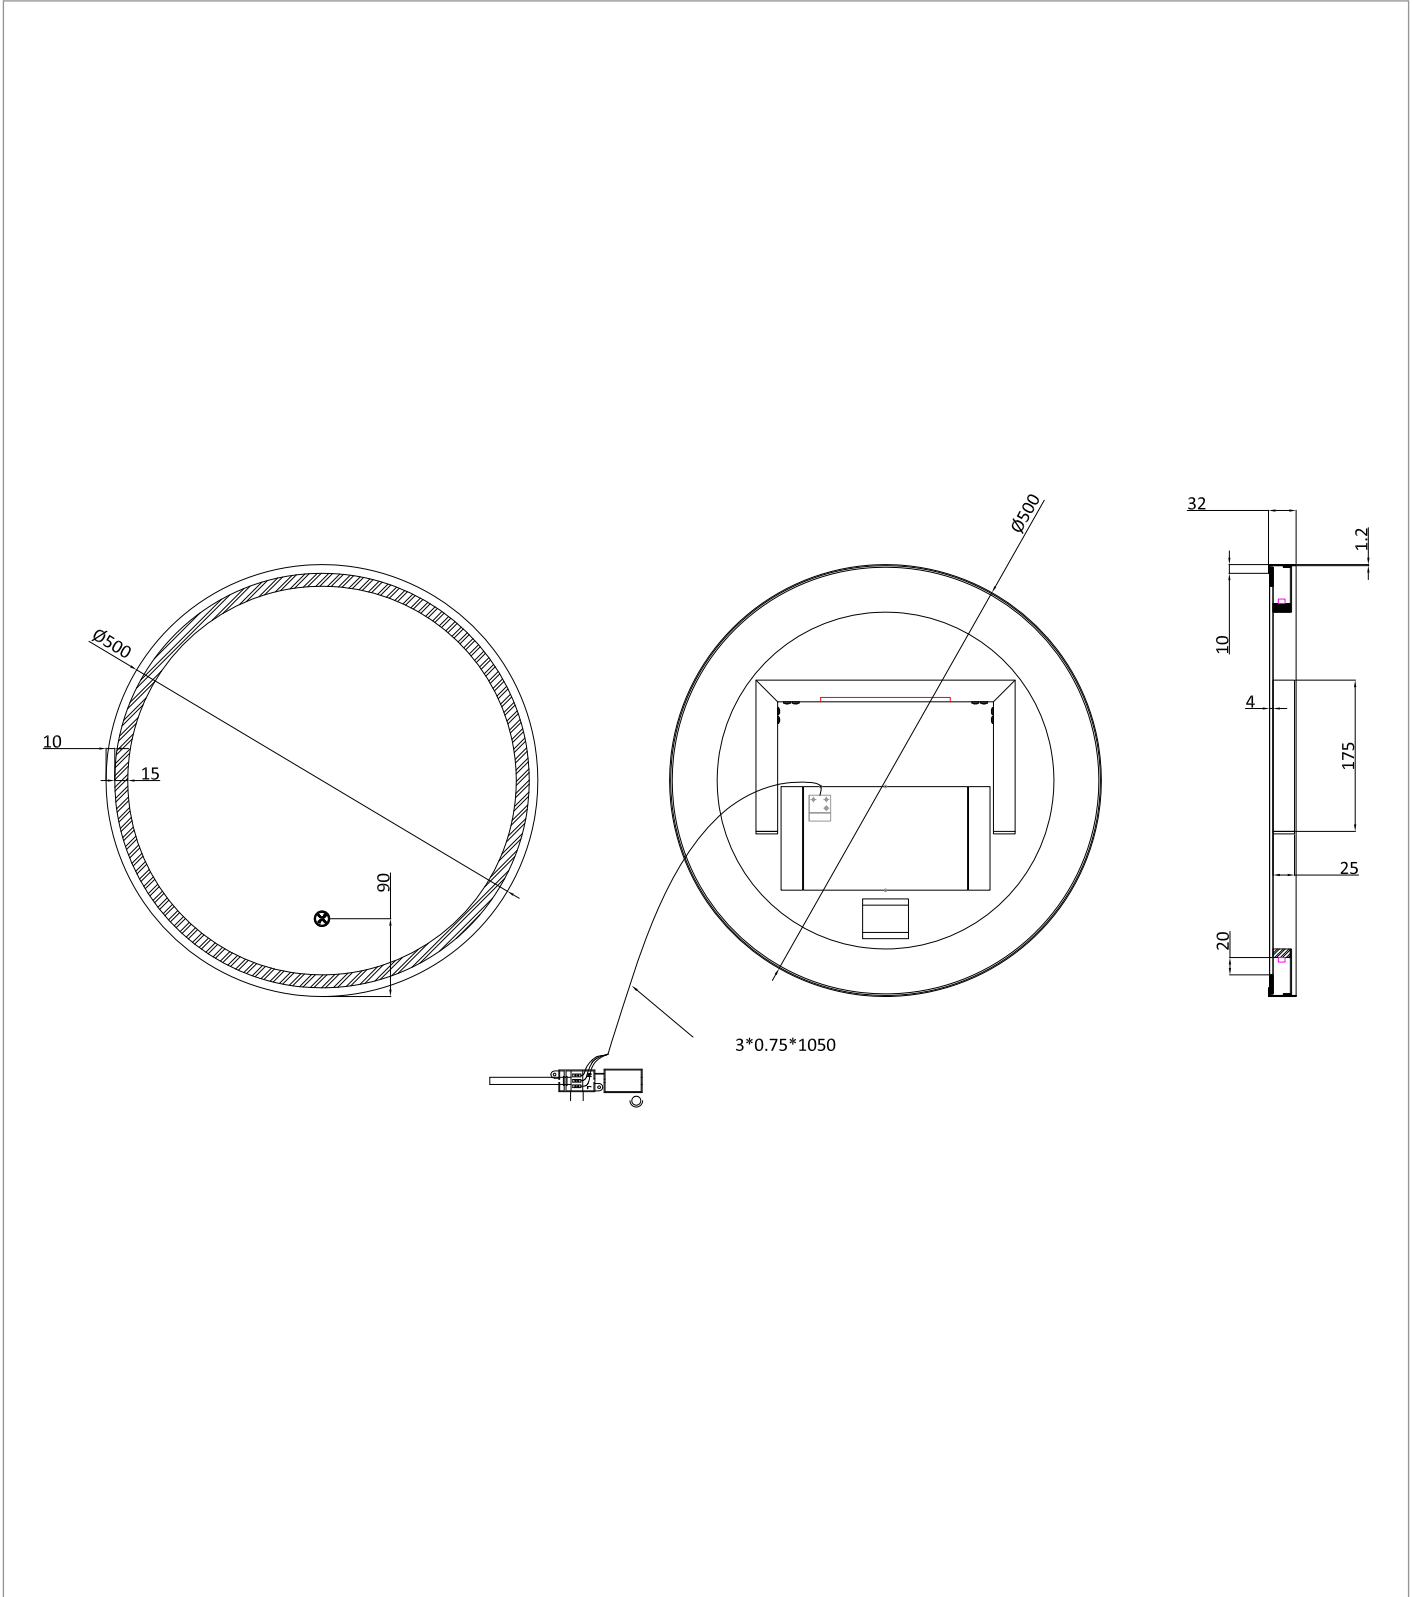

PRODUCT DATA SHEET

PRODUCT CODE

IF_MIRROR50MB

RANGE

Infinity

DESCRIPTION

Infinity Illuminated Mirror 500 Matt Black

WEBSITE LINK

[Click Here](#)

CATEGORY	Cabinets & Mirrors
WARRANTY DETAILS	5 Years
COLOUR	Matt Black
FINISH APPLICATION	Powder Coated
PRIMARY MATERIAL	Glass
SECONDARY MATERIAL	304 Stainless Steel
INSTALL TYPE	Wall Mounted
PRODUCT WIDTH MM	500
PRODUCT HEIGHT MM	500
PRODUCT LENGTH MM	30
PRODUCT DEPTH MM	32
PRODUCT NET WEIGHT KG	4

STANDARDS	EN60598,EN60529,EN62510
HANDING MIRROR & CABINETS	Portrait Only
TEMPERATURE CHANGING	Yes
SHELVES ADJUSTABLE	No
SHAVER SOCKET INCLUDED	No
CABLE LENGTH (MM)	1050
COLOUR RANGE (K)	3000-6400K
LUMINOUS EFFICACY (LM/W)	95
COLOUR RENDERING INDEX (RA)	85
ENERGY RATING	E
SWITCH TYPE	Touch switch
DIMMABLE	No
LIGHT TYPE	LED
LED WATTAGE	6.2W
DRIVER WATTAGE	15W
IP RATING HEATING	IP44

TECHNICAL DIMENSIONS

Dimensions in mm unless otherwise specified.

Tolerances (per material type) apply.

SPARES LIST

Only the parts labelled are available as spares.

NUMBER	PART CODE	DESCRIPTION
1	MIRRORFIX	Fix Screw Pack Keyhole Mirror Fix